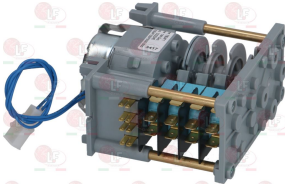

MODULAR 461.036.00