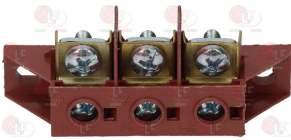

MODULAR 461.050.00

Terminal blocks

3247050 TERMINAL BLOCK 3-POLES FV110 40A 450V
 for cable \varnothing 6 mm² max.
 operating temperature 150°C

MODULAR 463.026.00

Suitable for:

MODULAR

Suitable for:

Thermostats