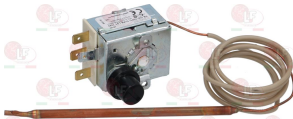

MODULAR 461.015.00

3744105 SINGLE-PHASE THERMOSTAT 0°-90°C

MODULAR 461.016.00

MODULAR 461.016.01

3444151 SINGLE-PHASE THERMOSTAT 115°C
with manual reset
capillary 1000 mm
bulb \varnothing 5x120 mm
15A 250V
for Dishwasher (MODULAR) DW 50 - GW 35 - GW 40
GW 41 - HT 50