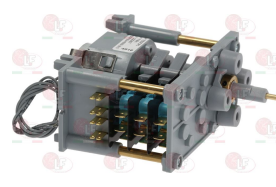

3322607 TIMER 7003F3 3 CAMS

cycle 6 minutes
230V 50HZ

MODULAR 461.029.00

Curtains

3443311 INLET/OUTLET CURTAIN 620x480 mm with hole for rod