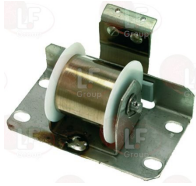

MODULAR

Suitable for:

MODULAR

Suitable for:

Springs

3242150 DOOR SPRING MODEL BBSR46
carrying capacity 4 kg

MODULAR

3250043 DOOR SPRING 40 mm
load capacity: kg 5