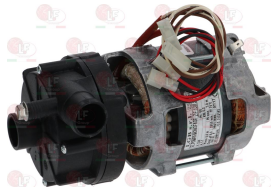

MODULAR 464.038.00

3068024 CAPACITOR DUCATI ENERGIA 16 μ F
450V 50/60Hz
operating temperature -25 +85°C
lead connector 6.35x0.8 mm
 \varnothing 36xh70 mm

MODULAR 464.110.00

Suitable for:

3122634 IMPELLER CLOSED LGB ø 104 mm
for models ZA400SX - ZF400SX

MODULAR 464.044.00

MODULAR 464.130.00

3122162 ELECTRIC PUMP LGB ZF130LH 0.27HP
inlet external ø 28 mm - outlet external ø 28 mm
0.20kW 230V 50Hz - Rpm 2800
capacitor 6.3 µf
for Dishwasher (MODULAR) GW 35 - GW 40 - GW 41

MODULAR 464.082.00

MODULAR 464.083.00

3122166 ELECTRIC PUMP LGB ZF290SX 0.87HP
inlet external ø 45 mm - outlet external ø 40 mm
0.65kW 230V 50Hz 2.8A - Rpm 2800
capacitor 12.5 µf
for Dishwasher (MODULAR) ECO5 - OPT50 - OPT70
for Dishwasher (MODULAR) DW 50 - HT 50

MODULAR 464.013.00

3122393 ELECTRIC PUMP LGB ZF320VSX 0.75HP
inlet external ø 45 mm - outlet external ø 40 mm
0.75kW 230V 50Hz - Rpm 2800
capacitor 12.5 µf

MODULAR 464.014.00

3122167 ELECTRIC PUMP LGB ZF340VSX 1HP
inlet external ø 45 mm - outlet external ø 40 mm
0.75kW 240V 50Hz 3.4A - Rpm 2800
capacitor 16 µf