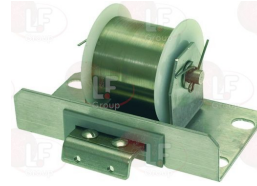

MODULAR

Suitable for:

MODULAR

Suitable for:

Springs

3242150 DOOR SPRING MODEL BBSR46
carrying capacity 4 kg

MODULAR

3250043 DOOR SPRING 40 mm
load capacity: kg 5