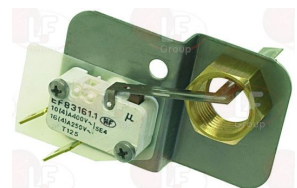

MODULAR 412.173.00

Microswitches, mechanical

3240451 MICROSWITCH FOR DOOR
16(4)A/250V

MODULAR 461.039.00

MODULAR 761.004.00

3240129 MICROSWITCH FOR DOOR COMPLETE

MODULAR

1186352 O-RING 02050 EPDM
ring thickness 1.78 mm - internal \varnothing 12.42 mm