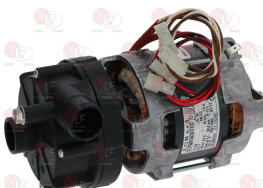

MACH 512049600

MACH 512050800

MACH 512075900

MACH 80004271

MACH 80004317

Electric pumps for pressure increase

3122805 ELECTRIC PUMP LGB PS45DX 0.40HP
inlet $\varnothing$ 3/8" F - outlet $\varnothing$ 3/8" F
0.40HP 230V 50Hz 2.2A - Rpm 2800
capacitor 8 μ f
for pressure increase
for Pan/utensilwashing machines (MACH) MLP50
MLP60 - MLP60E