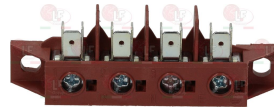

LINEA BLANCA A030087

Terminal blocks

7100443 **TERMINAL BLOCK 3-POLES FV110 40A 450V**
for cable max 6 mm²
operating temperature 150°C

LINEA BLANCA A030108

3247037 **TERMINAL BLOCK 4-POLES FV173 40A 600V**
for cable max 6 mm²
operating temperature 150°C
nominal voltage 450 V