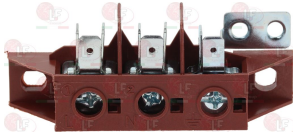

Terminal blocks

7100443 **TERMINAL BLOCK 3-POLES FV110 40A 450V**
for cable max 6 mm²
operating temperature 150°C