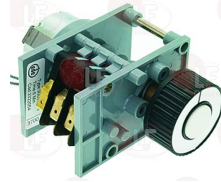

LASA 3406090

Suitable for:

LASA

3322209 CONTROLLER 7804F1 4 CAMS
120 seconds cycle
230V 50/60Hz
without pin

LASA 3406170

Suitable for:

3322054 CONTROLLER 9003F3 3 CAMS
6 minutes cycle
rinse 17 seconds
230V 50/60HZ
anticlockwise rotation
complete with knob and push-button
for Dishwasher (LASA) LB95
for Glasswasher/Cupwasher (LASA) LB352