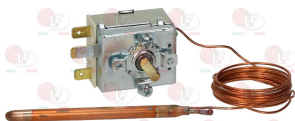

3444004 THERMOSTAT SINGLE-PHASE TR2 0-90°C

D-shaped pin $\varnothing$ 6x4.6 mm
capillary length 1500 mm - 15A 250V
bulb $\varnothing$ 6.5x95 mm