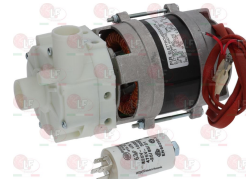

LASA 2181200

Electric pumps

3122489 ELECTRIC PUMP FIR 1225SX 1.50HP
inlet external \varnothing 63 mm - outlet external \varnothing 48 mm
1.50HP 220/400V 50Hz 4.8/2.8A - Rpm 2800
for Dishwasher hood type (LASA) LC5

LASA 3519450

3122143 ELECTRIC PUMP FIR 2213DX 0.15HP
inlet external \varnothing 28 mm - outlet external \varnothing 28 mm
0.15HP 230V 50Hz 1.5A - Rpm 2800
capacitor 6.3 μ f - flow rate 90 L/min

LASA 3518900

Suitable for:

Suitable for:

3122108 ELECTRIC PUMP FIR 3911SX 0.75HP
 inlet external \varnothing 45 mm - outlet external \varnothing 40 mm
 0.75HP 230V 50Hz 4A - Rpm 2800
 capacitor 12.5 μ f - flow rate 270 L/min