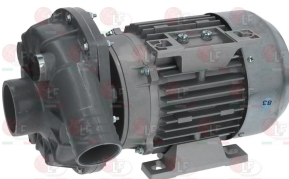

LASA 2181200

Electric pumps

3122489 ELECTRIC PUMP FIR 1225SX 1.50HP
inlet external \varnothing 63 mm - outlet external \varnothing 48 mm
1.50HP 220/400V 50Hz 4.8/2.8A - Rpm 2800
for Dishwasher hood type (LASA) LC5

LASA 3519450

3122143 ELECTRIC PUMP FIR 2213DX 0.15HP
inlet external \varnothing 28 mm - outlet external \varnothing 28 mm
0.15HP 230V 50Hz 1.5A - Rpm 2800
capacitor 6.3 μ f - flow rate 90 L/min

LASA 3518900

Suitable for:

Suitable for:

3122108 ELECTRIC PUMP FIR 3911SX 0.75HP
 inlet external \varnothing 45 mm - outlet external \varnothing 40 mm
 0.75HP 230V 50Hz 4A - Rpm 2800
 capacitor 12.5 μ f - flow rate 270 L/min