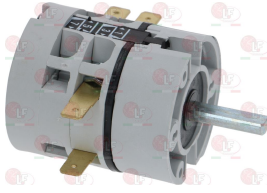

LASA 2600070
LASA 6446600

LASA 2600160
LASA 6446600+2004400

LASA 6446560

Suitable for:

Suitable for:

3057067 ON/OFF SELECTOR SWITCH 12A 600V

2 positions
D-shaped pin 5x4.4 mm

LASA 3168180