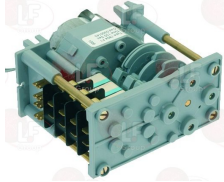

LASA 3267220

Controllers and changeover switches

- 3322264 CONTROLLER 4904F1 4 CAMS**
 180 seconds cycle
 230V 50/60Hz
 clockwise rotation
 D-shaped pin \varnothing 6x4.6 mm

LASA 3406030

LASA 3406031

- 3322176 CONTROLLER 4905DV 5 CAMS**
 1st cycle 60 seconds
 2nd cycle 180 seconds
 230V 50/60Hz
 for Dishwasher hood type (LASA) LC5

LASA 3406090

Suitable for:

LASA

3322209 CONTROLLER 7804F1 4 CAMS
120 seconds cycle
230V 50/60Hz
without pin

LASA 3406170

Suitable for:

3322054 CONTROLLER 9003F3 3 CAMS
6 minutes cycle
rinse 17 seconds
230V 50/60HZ
anticlockwise rotation
complete with knob and push-button
for Dishwasher (LASA) LB95
for Glasswasher/Cupwasher (LASA) LB352

Suitable for:

Suitable for:

3122108 ELECTRIC PUMP FIR 3911SX 0.75HP
 inlet external \varnothing 45 mm - outlet external \varnothing 40 mm
 0.75HP 230V 50Hz 4A - Rpm 2800
 capacitor 12.5 μ f - flow rate 270 L/min