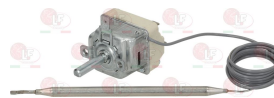

3444332 SINGLE-PHASE THERMOSTAT 0+85°C

for tank
covered capillary 1000 mm
bulb $\varnothing$ 6x135 mm
16A 250V
D shaft $\varnothing$ 6x4.6 mm
for Dishwasher (LASA) LS35 - LS4
for Dishwasher hood type (LASA) LC50 - LC65