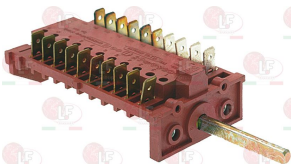

LASA 3168120

3241135 KNOB FOR SELECTOR SWITCHES $\varnothing 45$ mm
D-shaped hole 6×4.6 mm
for selector switch
for Dishwasher (LASA) LS30 - LS35
for Dishwasher hood type (LASA) LC50 - LC65