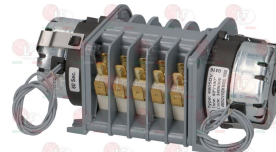

LASA 3267220

Controllers and changeover switches

- 3322264 CONTROLLER 4904F1 4 CAMS**
 180 seconds cycle
 230V 50/60Hz
 clockwise rotation
 D-shaped pin \varnothing 6x4.6 mm

LASA 3406030

LASA 3406031

- 3322176 CONTROLLER 4905DV 5 CAMS**
 1st cycle 60 seconds
 2nd cycle 180 seconds
 230V 50/60Hz
 for Dishwasher hood type (LASA) LC5