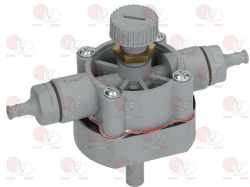

3351004 POWER RELAY FINDER 56.32.8.230.0040
230V 50/60Hz
2 changeover contacts 12A

LASA 3426260

Rinse aid pumps and accessories

3090039 COIL 220/240V 50Hz

LASA

3090070 DOSING PUMP IB1 FOR RINSE AID
with smooth connecting tube \varnothing 10 mm
flow rate adjuster

3090025 HYDRAULIC DISPENSER TYPE 1000
 for rinse aid
 delivery connector for boiler. olive connection.
 pipe \varnothing 4x6 mm
 PTFE ball
 stainless steel spring for diaphragm. wire \varnothing 1 mm
 silicone valve
 silicone diaphragm
 pump connection fitting. olive connection.
 pipe \varnothing 6x8 mm
 inlet fitting with connection
 for flexible pipe \varnothing 4x6 mm