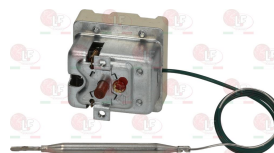

3444331 THERMOSTAT THREE-PHASE 140°C

with manual reset
covered capillary length 900 mm - 20A 400V
bulb $\varnothing$ 6x88 mm
for boiler