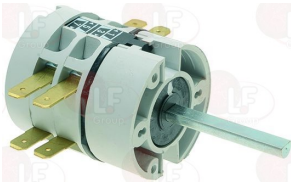

LASA 3489030

Scale removers for dishwashers

3094001 SCALE REMOVER COMPACT UNIT
 without cap

LASA 3464020

Selector switches

3057065 CYCLE SELECTOR SWITCH
 contact capacity 30A 250V
 4 cams - 2 positions
 D-shaped shaft $\varnothing 6 \times 4.6$ mm
 for Dishwasher (LASA) LS30 - LS35