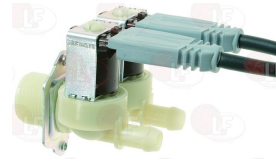

KREFFT 62240011

Suitable for:

3120409 SOLEN. VALVE T&P 1 WAY 180°
230V 50/60Hz - max. temperature 90°C
inlet 3/4" - outlet ø 13.5 mm

KREFFT

Suitable for:

3120398 SOLENOID VALVE INVENSYS 2 WAY 180°
220/240V 50/60Hz - max temperature 90°C
inlet 3/4" - two outlets ø 10.5 mm
with cable length 2000 mm