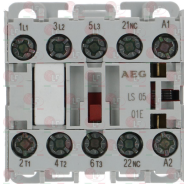

KREFFT

Contact thermostats

3444607 CONTACT THERMOSTAT 110°C
with manual reset

KREFFT 62-236039

Contactors

3351209 CONTACTOR AEG LS05 9A 230V 4Kw
coil 230V 50/60Hz
3 normally open contacts
1 normally closed auxiliary contact

KREFFT

3351210 CONTACTOR AEG LS05 9A 230V 4Kw
coil 230V 50/60Hz
3 normally open contacts
1 normally open auxiliary contact

KREFFT

3351201 CONTACTOR AEG LS07 7A 230V 3Kw
coil 230V 50/60Hz
3 normally open contacts
1 normally closed auxiliary contact

KREFFT

3351211 CONTACTOR AEG LS4K 9A 230V 4Kw
coil 230V 50/60Hz
3 normally open contacts
1 normally closed auxiliary contact

KREFFT

Suitable for:

KREFFT

Suitable for:

3351212 CONTACTOR AEG LS4K 9A 230V 4Kw
 coil 230V 50/60Hz
 3 normally open contacts
 1 normally open auxiliary contact