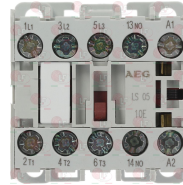

KREFFT

Contact thermostats

3444607 CONTACT THERMOSTAT 110°C
with manual reset

KREFFT 62-236039

Contactors

3351209 CONTACTOR AEG LS05 9A 230V 4Kw
coil 230V 50/60Hz
3 normally open contacts
1 normally closed auxiliary contact

KREFFT

3351210 CONTACTOR AEG LS05 9A 230V 4Kw
coil 230V 50/60Hz
3 normally open contacts
1 normally open auxiliary contact

KREFFT

3351201 CONTACTOR AEG LS07 7A 230V 3Kw
coil 230V 50/60Hz
3 normally open contacts
1 normally closed auxiliary contact