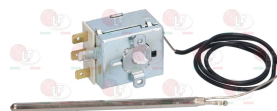

KREFFT

KREFFT 62-236042

3444612 SINGLE-PHASE THERMOSTAT FOR BOILER 85°C
15A 250V
covered capillary 600 mm
bulb ø 6x120 mm