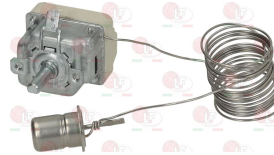

KREFFT

Suitable for:

3444049 SINGLE-PHASE THERMOSTAT 30-90°C
capillary 1700 mm
button bulb $\varnothing$ 15x20 mm
16A 250V
D shaft $\varnothing$ 6x4.6 mm