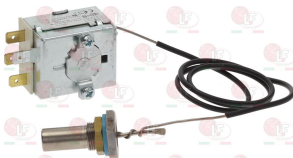

Thermostats

3444604 SET TEMPERATURE THERMOSTAT F/TANK 53°C
preset temperature
covered capillary 600 mm
button bulb ø 14x31 mm
16A 250V