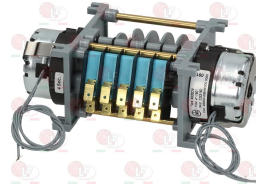

KREFFT

3351210 CONTACTOR AEG LS05 9A 230V 4Kw
coil 230V 50/60Hz
3 normally open contacts
1 normally open auxiliary contact

KREFFT

3351201 CONTACTOR AEG LS07 7A 230V 3Kw
coil 230V 50/60Hz
3 normally open contacts
1 normally closed auxiliary contact

KREFFT

3351211 CONTACTOR AEG LS4K 9A 230V 4Kw
coil 230V 50/60Hz
3 normally open contacts
1 normally closed auxiliary contact

KREFFT

Suitable for:

KREFFT

Suitable for:

3351212 CONTACTOR AEG LS4K 9A 230V 4Kw
 coil 230V 50/60Hz
 3 normally open contacts
 1 normally open auxiliary contact

KREFFT

3322609 CONTROLLER 11803F1 3 CAMS

150-second cycle
230V 50/60Hz
without pin
former model 600/636/5200 - PWE5

KREFFT

3322182 CONTROLLER 4905DV 5 CAMS

1st cycle 100 seconds
2nd cycle 150 seconds
230V 50/60Hz

KREFFT

KREFFT 62-130105

Electric pumps

3122515 ELECTRIC PUMP AP 1001 0.75HP
 inlet external \varnothing 45 mm - outlet external \varnothing 40 mm
 0.75HP 230V 50Hz 4A - Rpm 2850
 capacitor 12 μ f - flow rate 280 L/min