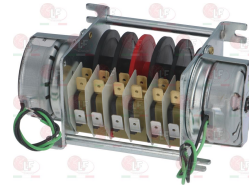

3322613 CONTROL SELECTOR 7804DV 4 CAMS

1st cycle 60 seconds
2nd cycle 20 minutes
230V 50/60Hz
2 motors

KREFFT 62-238066

3322150 CONTROLLER HL6M16 6 CAMS

1st cycle 55 seconds
2nd cycle 85 seconds
3rd cycle 120 seconds
220/240V 50/60Hz
without pin

KREFFT

3322609 CONTROLLER 11803F1 3 CAMS

150-second cycle
230V 50/60Hz
without pin
former model 600/636/5200 - PWE5

KREFFT

3322182 CONTROLLER 4905DV 5 CAMS

1st cycle 100 seconds
2nd cycle 150 seconds
230V 50/60Hz