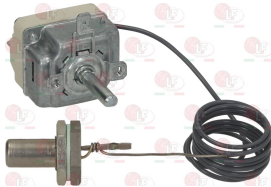

KREFFT 62-236002

3444218 THERMOSTAT SINGLE-PHASE 30-90°C
covered capillary 1100 mm
button bulb $\varnothing$ 14x10 mm
complete with nut and gasket
16A 250V
D shaft $\varnothing$ 6x4.6 mm