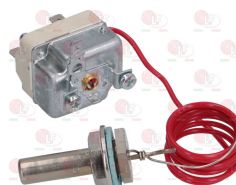

5006382 THERMOSTAT 1-POLE FIXED 60°C
with automatic reset - 15A 250V
length of capillary covered 610 mm
button bulb $\varnothing$ 11x46 mm
threaded connection $\varnothing$ 16 mm
complete with gasket and bulb fixing ring nut