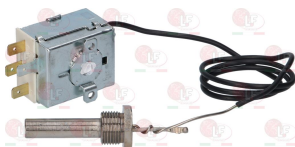

# KOMEL

**3744074 SINGLE-PHASE THERMOSTAT 120°C**  
 covered capillary 850 mm  
 covered capillary length 850 mm - 16A 250V  
 bulb  $\varnothing$  6x130 mm

KOMEL 22170002

**3444213 SINGLE-PHASE THERMOSTAT 55°C**  
 automatic reset  
 capillary length covered 610 mm - 15A 250V  
 button bulb  $\varnothing$  9.5x47 mm  
 thread fitting  $\varnothing$  16.5 mm  
 for Dishwasher (KOMEL) BE50 - F912 - F93 - F94  
 F98  
 for Dishwasher hood type (KOMEL) K8033 - K8044  
 K8066  
 for Glasswasher/Cupwasher (KOMEL) F88 - F89 - F91  
 F92  
 for Pan/utensilwashing machines (KOMEL) KLP130  
 KLP70