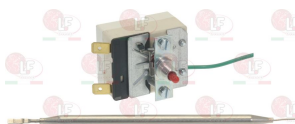

Suitable for:

KOMEL

3744074 SINGLE-PHASE THERMOSTAT 120°C
covered capillary 850 mm
covered capillary length 850 mm - 16A 250V
bulb $\varnothing$ 6x130 mm

KOMEL 22170002

3444213 SINGLE-PHASE THERMOSTAT 55°C
automatic reset
capillary length covered 610 mm - 15A 250V
button bulb $\varnothing$ 9.5x47 mm
thread fitting $\varnothing$ 16.5 mm
for Dishwasher (KOMEL) BE50 - F912 - F93 - F94
F98
for Dishwasher hood type (KOMEL) K8033 - K8044
K8066
for Glasswasher/Cupwasher (KOMEL) F88 - F89 - F91
F92
for Pan/utensilwashing machines (KOMEL) KLP130
KLP70