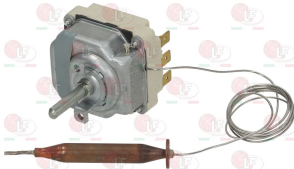

KOMEL 00033240

KOMEL 22160001

3444084 THREE-PHASE THERMOSTAT 35-85°C
capillary 900 mm
bulb with counterboring $\varnothing$ 9.52x85 mm
10A 400V
D shaft $\varnothing$ 6x4.6 mm
for Dishwasher (KOMEL) E805 - 806