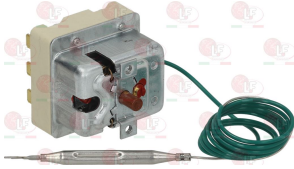

Suitable for:

3444242 THREE-PHASE THERMOSTAT +107°C
with manual reset
covered capillary 850 mm
bulb $\varnothing$ 6x80 mm
for boiler safety
for Dishwasher (KOMEL) F94 - F98 - Q804 - Q906
Q908 - Q912
for Dishwasher hood type (KOMEL) K8044 - K8066
K808 - K811 - K814

KOMEL 22100002

Suitable for:

3444086 THREE-PHASE THERMOSTAT 108-192°C
D-shaped pin $\varnothing$ 6x4.6 mm
capillary length 900 mm - 10A 400V
bulb $\varnothing$ 6x200 mm