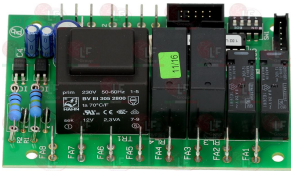

Electronic boards

3390315 CONTROLLER BOARD
for Glasswasher/Cupwasher (KOMEL) F94I - F95