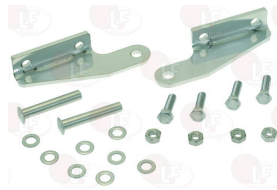

Hinges, catches and accessories

3053203 DOOR HINGE

KOMEL 00065309

Hose-end fittings

7102144 FITTING ANGLED WITH HOSE-END
thread connection 1/2" F - hose-end fittings $\varnothing$ 13 m