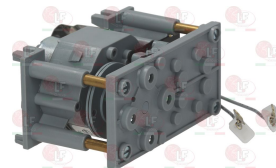

IME OMNIWASH CEPSTFB

3446200 CONTROLLER 7802F1 2 CAMS
180 second cycle
230V 50Hz
without pin
for drain pump
for Dishwasher (IME OMNIWASH) 4Q82

IME OMNIWASH CEPSTF