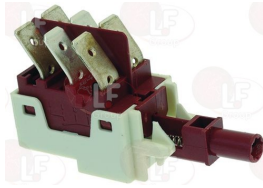

3319627 DOUBLE CHANGE OVER SWITCH 16A 250V
for Dishwasher hood type (IME OMNIWASH) SEI1P
SEI2P

IME OMNIWASH CEDP62PS

3319164 ELLIPT. PUSH-BUTT. HOUSING 17x13mm BLACK
mounting hole 21x17 mm

3319151 SWITCH PROTECTION CAP
ø external 34 mm
for push-buttons with mounting hole ø 25 mm