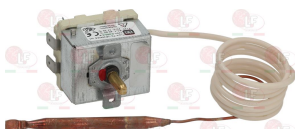

covered capillary 920 mm
bulb \varnothing 6,5x90 mm
D-shaped pin \varnothing 6x4,6 mm

IME OMNIWASH CETB85CAM

Timers

3360003 2ND PUMP DELAYING DEVICE 230V 50/60Hz

for Dishwasher hood type (IME OMNIWASH)

IME OMNIWASH CETF604SA