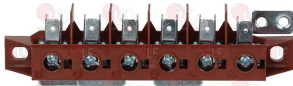

Terminal blocks

3247009 TERMINAL BLOCK 6-POLES FV122/B 40A 600V
for cable max 6 mm²
operating temperature 150°C
nominal voltage 450 V