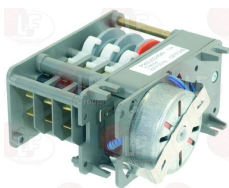

5025557 CONTROLLER P26 3 CAMS
240 seconds cycle
230V 50/60Hz
for DISHWASHER 4Q82

IME OMNIWASH CETF24B