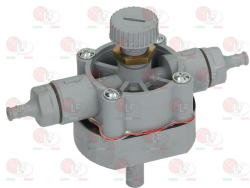

3090064 ELECTRIC RINSE AID DISPENSER

IME OMNIWASH LF-3090020

3090070 DOSING PUMP IB1 FOR RINSE AID
with smooth connecting tube \varnothing 10 mm
flow rate adjuster

IME OMNIWASH DSAM3

IME OMNIWASH DSAM3NT

IME OMNIWASH DSAM3NTSPL