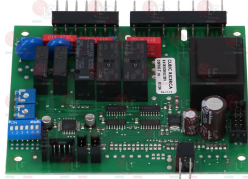

Electronic boards

5066021 CIRCUIT BOARD
dimensions 120x100 mm
for Glasswasher/Cupwasher (IME OMNIWASH) 3500ST
3600ST - 4000ST - 4100ST