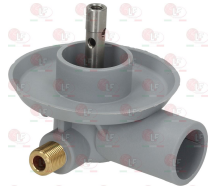

Suitable for:

Spare parts for pumps

3122754 PUMP HOUSING IME
inlet external \varnothing 46 mm - outlet external \varnothing 40 mm

IME OMNIWASH EP751TP

Supports for wash and rinse arms

3243516 UPPER WASH ARM ASSEMBLY SUPPORT
for Dishwasher (IME OMNIWASH) 4Q82
for Dishwasher hood type (IME OMNIWASH) SEI1P
SEI2P