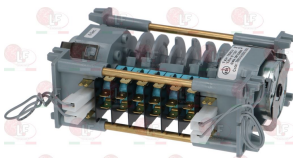

IME OMNIWASH CET2C6S08

IME OMNIWASH CET2C6S