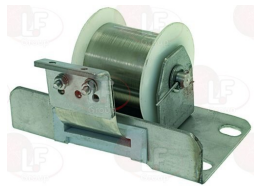

HOONVED H391318

HOONVED 391318

HOONVED

Suitable for:

3250103 THREADED SPRING CONNECTING ROD $\varnothing$ 6x80 mm

HOONVED 34774

3242150 DOOR SPRING MODEL BBSR46
carrying capacity 4 kg