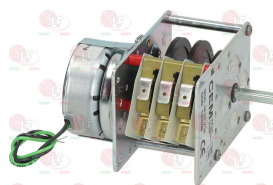

HOONVED 34402

3322005 CONTROLLER HFD3M16 3 CAMS
210 seconds cycle
rinse 18 seconds
220/240V 50/60Hz
anticlockwise rotation
square pin 5x5 mm