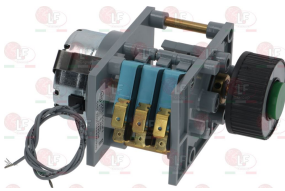

3322054 CONTROLLER 9003F3 3 CAMS

6 minutes cycle
rinse 17 seconds
230V 50/60HZ
anticlockwise rotation
complete with knob and push-button

HOONVED 25386