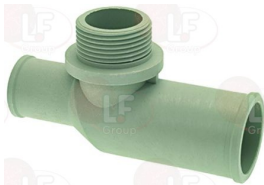

HOONVED 25238

3243763 T-FITTING FOR WASH ARM ASSEMBLY

HOONVED 30434

3186244 O-RING 03125 EPDM
ring thickness 2.62 mm - internal $\varnothing$ 31.42 mm