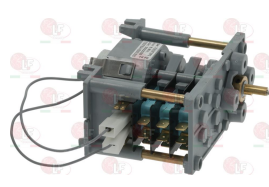

3322059 CONTROLLER 7003F3P3 3 CAMS

6 minutes cycle
230V 50/60Hz
D-shaped pin $\varnothing$ 6x4.6 mm