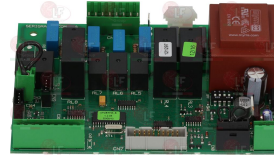

HOONVED H121239

HOONVED 121239

**5036359 TIMER BOARD UNIVERSAL WITH SOFTSTART**  
not illuminated back-side dimensions 100x100 mm  
for machines produced until 12/201

HOONVED 38062

Suitable for:

**3390383 ELECTRONIC CIRCUIT BOARD HOONVED**  
dimensions 145x105 mm  
setted for HOONVED models