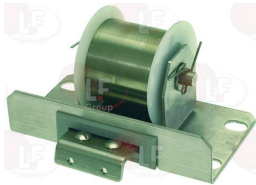

HOONVED H391331

HOONVED 391331

3250044 LOWER DOOR SAFETY SPRING
external $\varnothing$ 14x193 mm
for GL

HOONVED H450222

HOONVED 450222

3250061 SPRING FOR DOOR
carrying capacity: kg 4.5