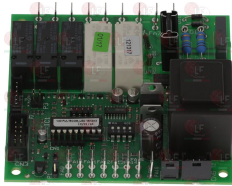

**5030650 CABLE FLAT 10-POLE 500 mm**

HOONVED 110498

HOONVED 36492

Suitable for:

**3390368 ELECTRONIC CIRC. BOARD DWEDCAP 02.03.99**

HOONVED 34514

**5071328 ELECTRONIC CIRCUIT BOARD SOFT"LED"**  
illuminated back-side for machines from 06/2011  
dimensions 100x100 mm