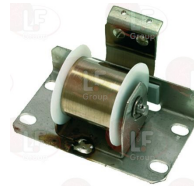

# HOONVED

Suitable for:

**3250103 THREADED SPRING CONNECTING ROD  $\varnothing$  6x80 mm**

HOONVED 34774

**3242150 DOOR SPRING MODEL BBSR46**  
carrying capacity 4 kg

HOONVED H391309

HOONVED 391309

**3250161 DOOR SPRING 40 mm**  
flowrate 5.5 kg  
for COMENDA AC-NE-NG  
for HOONVED C98-EDT85-EDT100-EDT140-EDT170-EDT200