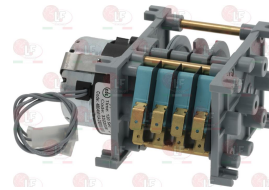

3322058 CONTROLLER 4804M1 4 CAMS

120-second cycle
230V 50/60Hz
with adjustable spout - without pin