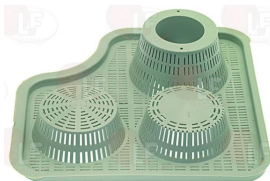

HOONVED 21078/R

**3448160 SELF-TAPPING SCREW  $\varnothing$  3.9x13 mm**  
stainless steel - cylinder head  
cross recessed - C type end  
UNI 6954 - DIN 7981 - ISO 7049

HOONVED 25697

HOONVED 34815

**3160173 TANK FILTER  $\varnothing$  205x205 mm**