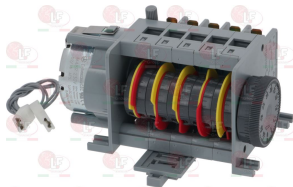

HOONVED 25381

**3322047 CONTROLLER 4905DV 5 CAMS**

1st cycle 180 seconds  
2nd cycle 45 seconds  
230V 50/60Hz

HOONVED 31054

**3322048 CONTROLLER 6005V1A1FB 5 CAMS**

90 seconds cycle  
230V 50/60Hz  
for old models