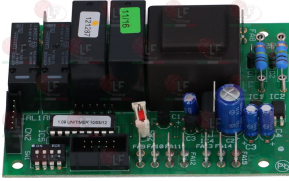

HOONVED 37949

**3390089 TIMER BOARD 230V 50/60Hz**  
dimensions 100x70 mm  
with wiring

HOONVED H121287

Suitable for:

Suitable for:

**5020950** **TIMER BOARD 230V 50/60Hz**  
dimensions 100x70 mm  
with wiring