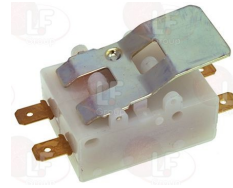

HOONVED 25552

3240170 MICROSWITCH 2-POLE FOR CYCLE
contact capacity 16A 250V
6.35x0.8 terminal