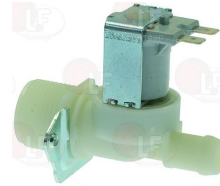

HOONVED H120122

HOONVED 120122

3120399 SOLENOID VALVE ROBERTSHAW 1 WAY 180°
12V 50/60Hz - max temperature 90°C
inlet 3/4" - outlet ø 13.5 mm
operating pressure from 0.2 to 10 bar