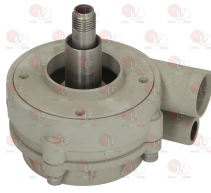

Suitable for:

HOONVED

Suitable for:

3243787 LOWER SUPPORT TURBO COMPLETE

HOONVED 21035