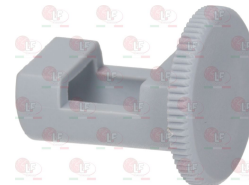

HOONVED H160736

HOONVED 160736

5034768 RING NUT FOR RINSING ARM M10