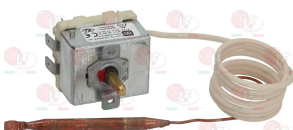

3444826 THERMOSTAT SINGLE-PHASE 49/87°C 39/78°C

covered capillary 920 mm
bulb $\varnothing$ 6,5x90 mm
D-shaped pin $\varnothing$ 6x4,6 mm

HOONVED 38071