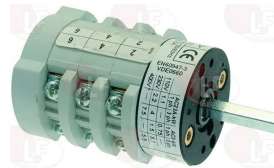

## Selector switches

**3059014 SELECTOR SWITCH 0-1 POSITIONS 16A 690V**  
square pin 5x5 mm

HOONVED H120712

HOONVED 120712

**3057052 SELECTOR SWITCH 0-2 POSITIONS 16A 380V**  
square pin 5x5 mm

HOONVED 120722