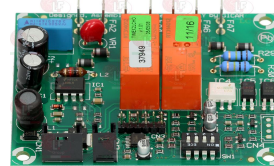

HOONVED H121283

HOONVED 121283

**5071025 BOARD PUSH-BUTTON PANEL 4 BUTT. LED BLUE**  
dimensions 170x28 mm

HOONVED 121316

**5030647 PUSH-BUTTON PANEL 4 BUTTONS**

HOONVED 121305

HOONVED 37575

**5034008 ELECTRONIC TIMER 2 RELAYS TIMEX2LC 230V**  
dimensions 70x85 mm  
for DISHWASHERS C35E