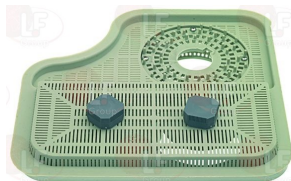

HOONVED 21574