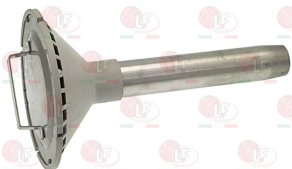

HOONVED 20923

3316021 GASKET FOR DRAIN ASSEMBLY $\varnothing$ 1"1/2
outer $\varnothing$ 68 mm - $\varnothing$ 48 mm - thickness 2 mm