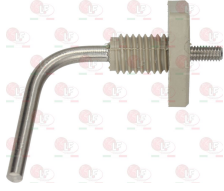

Level probes

3341005 DETERGENT 60° CURVED PROBE

HOONVED 32311

3186297 GASKET FLAT ϕ 18x10x2 mm