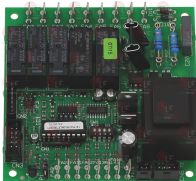

HOONVED 121321

5022592 HORIZ.PUSH-BUTTON PANEL BOARD SERIES C
dimensions 142x28 mm