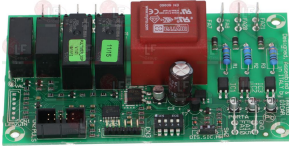

Suitable for:

**5024458 CONTROL BOARD HORIZONTAL 4 KEYS**  
dimensions 185x35 mm

HOONVED 36339

**5028375 CONTROL CIRCUIT BOARD**  
dimensions 120x70 mm  
for machines after the 02/2013

HOONVED 121353

**5075945 ELECTRONIC CIRC. BOARD CE 1.06 PUL TIMER**  
dimensions 100x70 mm  
for machines produced from the 12/2006 to 02/2013