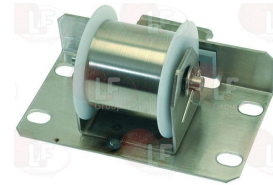

# HOONVED

Suitable for:

**3250103 THREADED SPRING CONNECTING ROD  $\varnothing$  6x80 mm**

HOONVED 34774

**3242150 DOOR SPRING MODEL BBSR46**  
carrying capacity 4 kg

HOONVED H391309

HOONVED 391309

**3250161 DOOR SPRING 40 mm**  
flowrate 5.5 kg  
for COMENDA AC-NE-NG  
for HOONVED C98-EDT85-EDT100-EDT140-EDT170-EDT200