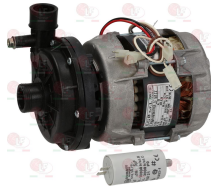

# HOONVED

Suitable for:

**3046028 VIBRATION BUFFER  $\varnothing$  25x20 M6**

HOONVED H441139

**3122357 ELECTRIC PUMP LGB ZF140SX 0.48HP**  
inlet external  $\varnothing$  30 mm - outlet external  $\varnothing$  30 mm  
0.36kW 230V 50Hz 1.6A - Rpm 2800  
capacitor 5 $\mu$ F