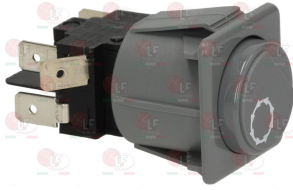

HOONVED 28786

**3319168 BIPOLAR SWITCH 16A 250V**

HOONVED 32873

Suitable for:

**3319223 CYCLE SWITCH ROLD**  
16(4)A/250V 6 contacts  
mounting hole 28x28 mm

HOONVED H130459

HOONVED 130459

Suitable for: