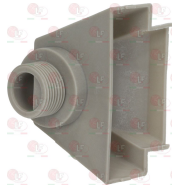

HOONVED H191095

HOONVED 191095

**3786653 GASKET FLAT 1"1/2  $\varnothing$  65x47x2 mm**  
made of neoprene

HOONVED 200498

**3060124 PLASTIC RING NUT FOR AIR CHAMBER**

HOONVED H180149

HOONVED 180149

**3060008 AIR CHAMBER 85x50x35 mm**  
threaded connection  $\varnothing$  3/4"