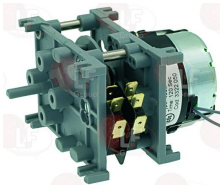

HOONVED 34822

**3322058 CONTROLLER 4804M1 4 CAMS**

120-second cycle  
230V 50/60Hz  
with adjustable spout - without pin

HOONVED 29828

**3322050 CONTROLLER 4902F1 2 CAMS**

120 seconds cycle  
rinse 17 seconds  
230V 50/60Hz  
anticlockwise rotation  
D-shaped pin  $\varnothing$  6x4.6 mm