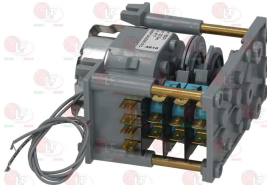

Suitable for:

HOONVED

Suitable for:

3322079 CONTROLLER 7803F1 3 CAMS

120 seconds cycle
230V 50/60Hz