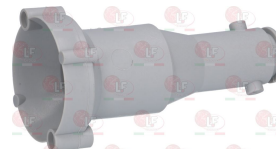

HOONVED 25013

5022368 OVERFLOW PIPE $\varnothing$ 26x120 mm