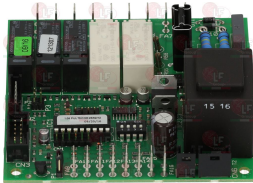

HOONVED 121317

5028109 ELECTRONIC CIRCUIT BOARD SOFTSTART
not illuminted back-side for machines until 06/201
dimensions 100x100 mm

HOONVED 121307

HOONVED 37577

3390033 ELECTRONIC CIRCUIT BOARD 180x100 mm