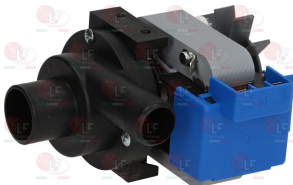

## Drain pumps

**3122181 DRAIN PUMP 100W 230V 50Hz**  
inlet external  $\varnothing$  30 mm - outlet external  $\varnothing$  23 mm

HOONVED H100342

**3122369 DRAIN PUMP 100W 230V 50Hz**  
inlet external  $\varnothing$  30 mm - outlet external  $\varnothing$  22 mm