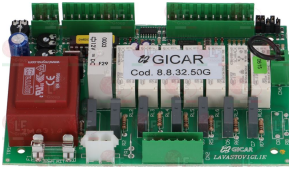

**5030650 CABLE FLAT 10-POLE 500 mm**

HOONVED 110498

HOONVED 36492

Suitable for:

**3390368 ELECTRONIC CIRC. BOARD DWEDCAP 02.03.99**

HOONVED 34514

**5071328 ELECTRONIC CIRCUIT BOARD SOFT"LED"**  
illuminated back-side for machines from 06/2011  
dimensions 100x100 mm