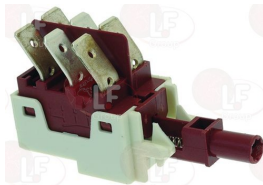

**3319617 DOUBLE CONTACT SWITCH 16A 250V**

HOONVED 32928

**3319080 HOUSING FOR PUSH-BUTTON GREY**  
mounting hole 28x28 mm - for push-button  $\varnothing$  23 mm

HOONVED H190140

HOONVED 190140

**3319627 DOUBLE CHANGE OVER SWITCH 16A 250V**