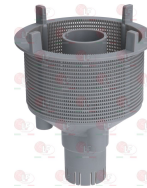

3316145 DRAIN FILTER ASSY
ø upper 155 mm
ø lower 50 mm
overall height 180 mm