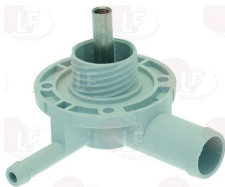

5026600 SUPPORT FOR WASH ASSEMBLY UPPER ST.STEEL

HOONVED 190942

HOONVED 35509