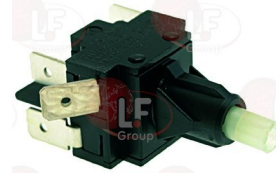

Suitable for:

3319223 CYCLE SWITCH ROLD
16(4)A/250V 6 contacts
mounting hole 28x28 mm

HOONVED H130459

HOONVED 130459

Suitable for:

3319617 DOUBLE CONTACT SWITCH 16A 250V

HOONVED 32928

3319080 HOUSING FOR PUSH-BUTTON GREY
mounting hole 28x28 mm - for push-button $\varnothing$ 23 mm

HOONVED H190140

HOONVED 190140

3319627 DOUBLE CHANGE OVER SWITCH 16A 250V

HOONVED 33596

3319411 EMERGENCY MUSHROOM

HOONVED H130453

HOONVED 130453

5023745 EMERGENCY PUSH-BUTTON CEMA P9MER4RN
with block - mounting hole $\varnothing$ 22 mm

HOONVED H130476

5014426 CONTACT CEMA P9B10VN 10A
1 contact NO

HOONVED H130478

3319614 FIX BUTTON BLACK 23x23 mm

HOONVED 34649

3319224 MAIN SWITCH ROLD
16(4)A/250V 6 contacts
mounting hole 28x28 mm

HOONVED H130460

HOONVED 130460

3319168 BIPOLAR SWITCH 16A 250V

HOONVED 32873