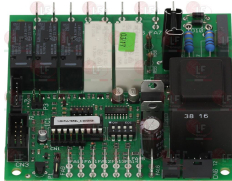

HOONVED H121239

HOONVED 121239

5036359 TIMER BOARD UNIVERSAL WITH SOFTSTART
not illuminated back-side dimensions 100x100 mm
for machines produced until 12/201