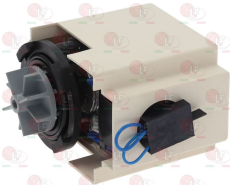

Drain pumps

3122199 DRAIN PUMP ASKOLL KIT 2 BRACKETS
40W 230V 50Hz
inlet $\varnothing$ external 30 mm - outlet $\varnothing$ external 22 mm

HOBART E130123

HOBART E130175

HOBART 130123

3122906 DRAIN PUMP ASKOLL 40W
CAP. BRACKET AND SCREWS KIT
inlet external $\varnothing$ 30 mm - outlet external $\varnothing$ 22 mm
240V 50Hz
for Dishwasher (HOBART) ECOMAX 683

HOBART E80117

HOBART 80117

3122828 DRAIN PUMP GRE 100W 220V 50Hz
without pump housing

HOBART 327450-1

3122402 DRAIN PUMP HANNING KD-22B3-001
80W 230V 50Hz
inlet external $\varnothing$ 24 mm - outlet external $\varnothing$ 24 mm
for Dishwasher (HOBART) AM-600 - AM-600C - AMX900
AM900 - FE11 - FE26 - FE600 - FM30 - FM30-U
GCS32 - GC11 - HE33
for Dishwasher hood type (HOBART) AMXX1300
AUXX1300
for Glasswasher/Cupwasher (HOBART) GC32 GC31
for Pan/utensilwashing machines (HOBART) UW105

HOBART 01-297682-1

HOBART 165653-1

HOBART 883993-1

3122327 DRAIN PUMP 40W 240V 50Hz
inlet external $\varnothing$ 24 mm - output external $\varnothing$ 23 mm
for Dishwasher (HOBART) ECOMAX501A

HOBART E130105

HOBART 130105

HOBART 130176

3122411 PUMP HOUSING
inlet external $\varnothing$ 23 mm - outlet external $\varnothing$ 23 mm

Electric pumps

3122550 ELECTRIC PUMP AP 2010 3HP
inlet external $\varnothing$ 63 mm - outlet external $\varnothing$ 54 mm
3HP 230/400V 50Hz 9/5.2A - Rpm 2800

HOBART

3122553 IMPELLER AP $\varnothing$ 125 mm