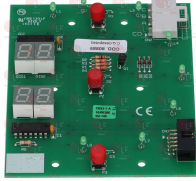

3390210 CONTROL BOARD
 dimensions 97x120 mm
 for Dishwasher (HOBART) ECOMAX 683
 for Pan/utensilwashing machines (HOBART)
 ECOMAX701B - ECOMAX701F

HOBART E80900

HOBART 80900

Suitable for:

6080934 FLAT CABLES 10 POLES 730 mm
 for Dishwasher (HOBART) ECOMAX 683