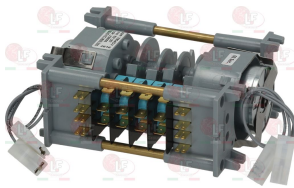

HOBART E229037

HOBART 229037

HOBART 80350

3454072 CONTACTOR SIEMENS 3RT2017-1AB01
 12A 400V 5.5Kw - coil 24V 50/60Hz
 3 contacts NO
 1 NO auxiliary contact

HOBART E927160

Controllers and changeover switches

3322613 CONTROL SELECTOR 7804DV 4 CAMS
 1st cycle 60 seconds
 2nd cycle 20 minutes
 230V 50/60Hz
 2 motors
 for Dishwasher (HOBART) ECOMAX500 - ECOMAX501

HOBART E238066

HOBART 238066

3322609 CONTROLLER 11803F1 3 CAMS
 150-second cycle
 230V 50/60Hz
 without pin
 former model 600/636/5200 - PWE5
 for Dishwasher (HOBART) ECOMAX350R