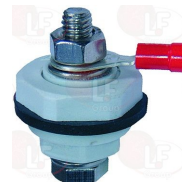

HOBART

3090193 CONDUCTIVITY PROBE

3090354 ELBOW FITTING FOR HOSE 4x6
 for tank inlet
 in stainless steel
 for Dishwasher (HOBART) ECOMAX 683
 for Pan/utensilwashing machines (HOBART)
 ECOMAX701B

HOBART E468151