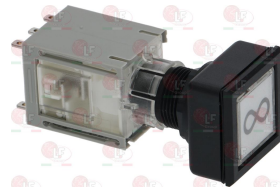

Suitable for:

Suitable for:

3319058 BIPOLAR SWITCH 250V 5A
mod.ATL - contact capacity 5(3)A 250V
with indicator light receptacle - without bulb

3221203 LAMP 48V

HOBART 324267-2

HOBART 374267-2

HOBART 897904

HOBART 00-774054-001

HOBART 00-774054-003

3319264 WATER SILK SCREEN PRINTING 16x16 mm

HOBART 00-324265-012

HOBART 324265-12

3319612 CAM 2-COLOUR BLACK/GREEN ø 21 mm

HOBART E409001

HOBART 409001

3319265 INFINITE PUSH-BUTTON KIT
mod.AFL - 250V 6A

3319260 INFINITE SCREEN PRINTING 16x16 mm

HOBART 00-897900-000

HOBART 324267-4

HOBART 897900

HOBART 00-324265-011

HOBART 324265-11

3221203 LAMP 48V

HOBART 00-774054-001

HOBART 00-774054-003