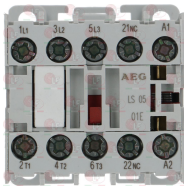

3444606 CONTACT THERMOSTAT 80°C
safety thermostat - for boiler

HOBART E236048

HOBART 236048

Suitable for:

3444610 CONTACT THERMOSTAT 90°C 10A 250V
with automatic reset
for BOILER

HOBART 236052

Contactors

3351209 CONTACTOR AEG LS05 9A 230V 4Kw
coil 230V 50/60Hz
3 normally open contacts
1 normally closed auxiliary contact