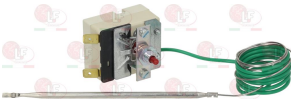

HOBART 227879

3444270 SAFETY THREE-PHASE THERMOSTAT 100°C

with manual reset
covered capillary 850 mm
bulb ø 4x230 mm
16A 230V
for Glasswasher/Cupwasher (HOBART) - Series FX