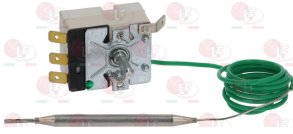

Suitable for:

HOBART

3444719 SINGLE-PHASE THERMOSTAT 30-85°C
covered capillary 850 mm
bulb $\varnothing$ 6x94 mm
D-shaped pin $\varnothing$ 6x4.6 mm

HOBART 00-371450-015

HOBART 371450-15

Suitable for:

3744106 SINGLE-PHASE THERMOSTAT 90°-110°C
covered capillary 1600 mm
bulb $\varnothing$ 6x80 mm