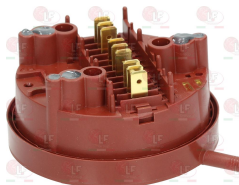

HOBART 00-378758-005

HOBART 378758-5