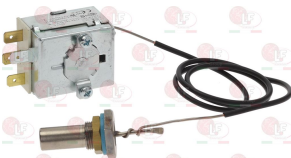

3444604 SET TEMPERATURE THERMOSTAT F/TANK 53°C

preset temperature
covered capillary 600 mm
button bulb ø 14x31 mm
16A 250V

HOBART E236042

HOBART 236042