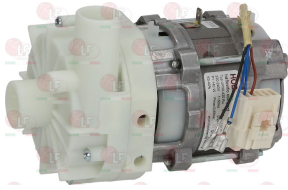

HOBART 00-775854-003

HOBART 775854-3

3068006 CAPACITOR DUCATI ENERGIA 4 μ F
450V 50/60Hz
operating temperature -25 +85°C
lead connection 6.35x0.8 mm
 $\varnothing$ 28xh55 mm