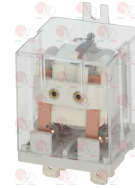

HOBART DER111

HOBART 00-371450-010

HOBART 229029

HOBART 371450-10

HOBART 37145010

3351603 POWER RELAY ITALIANA RELÉ A2L-FA
2 NO contacts - contact capacity 16 A
coil 230V 50/60Hz

HOBART 00-371450-011

HOBART 371450-11

3351605 RELAY POWER FINDER 60.63.8.230.0000
230V 50/60Hz
3 exchange contacts 10A