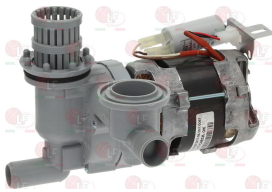

HOBART 429065

3122196 ELECTRIC PUMP LGB W 210SX 0.32HP
with manifold and filter
0.32HP 230V 50Hz 1.1A - Rpm 2800
capacitor 6.3 μ f
for Dishwasher (HOBART) ECOMAX
for Dishwasher (HOBART) ECOMAX400 ECOMAX400