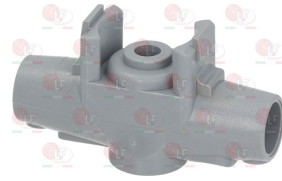

Suitable for:

3243976 BODY FOR RINSE IMPELLER
without bushes

HOBART 139321-948

HOBART 80371

3243009 O-RING 0106 EPDM
ring thickness 1.78 mm - internal ø 6.75 mm
for Dishwasher (HOBART) ECOMAX501A