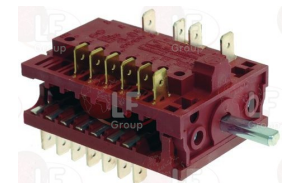

3010138 WATER SOFTENER SUPPORT
distance between mounting holes 195 mm

Selector switches

3057603 SELECTOR SWITCH EN60947-3
12A 400V 50Hz
square spindle 5x5 mm

HOBART E927034

3057327 SELECTOR SWITCH FOR PROGRAM SELECTION
for Dishwasher (HOBART) FX - GX
for Dishwasher hood type (HOBART) AMX - HX
for Pan/utensilwashing machines (HOBART) UX30
UX30B - UX30H - UX30S - UX30SB - UX30SH