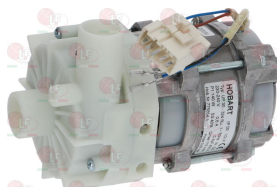

HOBART E456023

5033237 ELECTRIC PUMP HANNING UP30-324RU 0.18HP
inlet external $\varnothing$ 28 mm - outlet external $\varnothing$ 26 mm
140W 220/240V 50Hz - capacitor 4 μ F
for Dishwasher (HOBART) AMXX-31