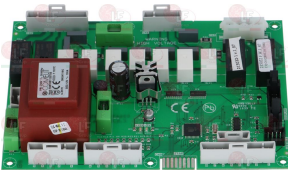

HOBART 00-897502-001

HOBART 897502-1

5059436 ELECTRONIC CIRCUIT BOARD
dimensions 177x126 mm