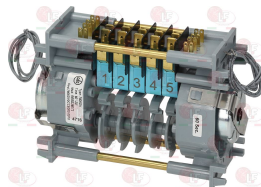

HOBART E238053

HOBART 139321-226

HOBART 238053

3322262 CONTROLLER 7805DV 5 CAMS
1st cycle 60 seconds - 2nd cycle 20 minuts
230V 50/60Hz