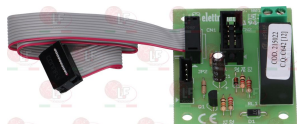

HOBART E215022

3446202 TIMER BOARD
with connection diagram
for Dishwasher (HOBART) - Series FX - Series GX
for Dishwasher hood type (HOBART) - Series HX