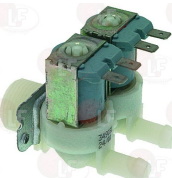

3120507 SOLEN. VALVE ELBI TYPE 349 2 WAY 180°
24V 50/60Hz - max. temperature 90°C
inlet 3/4" - two outlets ø 10.5 mm