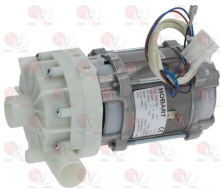

3122694 ELECTRIC PUMP HANNING UP60-343 0.30HP
inlet external $\varnothing$ 28 mm - outlet external $\varnothing$ 26 mm
220W 230V 50Hz - capacitor 5 μ F
for Dishwasher hood type (HOBART) AMX - AUX