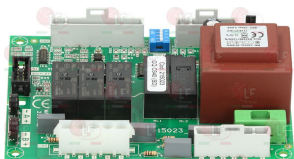

Electronic boards

3390034 **CIRCUIT BOARD**
without EPROM
dimensione 135x100 mm
for Dishwasher (HOBART) ECOMAX 683 - ECOMAX661
for Pan/utensilwashing machines (HOBART)
ECOMAX701B - ECOMAX701F

HOBART E215023

HOBART 139321-451

HOBART 215023

6041523 **CABLE FLAT 10-POLE 1200 mm**
for Pan/utensilwashing machines (HOBART)
ECOMAX701F