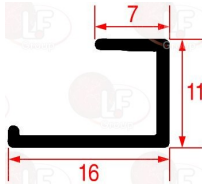

HOBART E437058

5030387 DOOR GASKET 560 mm
profile dimensions 16x4 mm
for Dishwasher (HOBART) - Series FX - Series GX