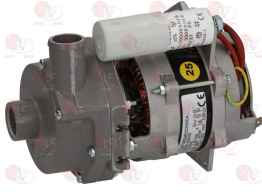

3122862 ELECTRIC PUMP FIR 5213RH 0.10HP
inlet external $\varnothing$ 30 mm - outlet external $\varnothing$ 28 mm
0.10HP 230V 50Hz 1.1A - Rpm 2700
capacitor 5 μ f
for Pan/utensilwashing machines (HOBART)
ECOMAX701B - ECOMAX701F

HOBART E929167

HOBART 904156P

3068096 CAPACITOR ELECTRICAL 5 μ F
450V 50/60Hz - $\varnothing$ 30xh51 mm
for Pan/utensilwashing machines (HOBART)
ECOMAX701B - ECOMAX701F