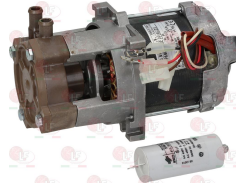

HOBART E130120

5007992 **ELECTRIC PUMP VOLUMETRIC LGB PPL46DX**
0,32kW/0.43HP 230V 50Hz capacitor 8 μ F
hose-end fitting inlet-outlet $\varnothing$ 12 mm
for Dishwasher (HOBART) ECOMAX 683