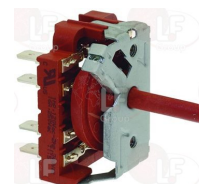

HOBART 324755

3057333 SELECTOR SWITCH WITH KNOB
ELEBERG SCH-X021 16A

HOBART 900086

3057049 SELECTOR SWITCH 4-POLE 16A 250V

HOBART

Suitable for:

HOBART

Suitable for: