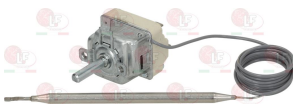

Suitable for:

3444615 NUT FOR THERMOSTAT BULB

HOBART 417017

HOBART

Suitable for:

3444612 SINGLE-PHASE THERMOSTAT FOR BOILER 85°C
15A 250V
covered capillary 600 mm
bulb $\varnothing$ 6x120 mm

HOBART E236043

HOBART 139321-532

HOBART 236043

3444613 SINGLE-PHASE THERMOSTAT FOR TANK 60°C
15A 250V
covered capillary 600 mm
button bulb $\varnothing$ 14 mm

HOBART E926259

HOBART 926259

3186612 GASKET FLAT ASBESTOS FREE $\varnothing$ 20x14x2 mm
for thermostat bulb

HOBART E437030

HOBART 437030

3444615 NUT FOR THERMOSTAT BULB

HOBART 417017

3444332 SINGLE-PHASE THERMOSTAT 0+85°C
for tank
covered capillary 1000 mm
bulb $\varnothing$ 6x135 mm
16A 250V
D shaft $\varnothing$ 6x4.6 mm

HOBART RTBF800152

3444602 SINGLE-PHASE THERMOSTAT 0-85°C
for tank
covered capillary 600 mm
button bulb $\varnothing$ 14x31 mm
16A 250V
D shaft $\varnothing$ 6x4.6 mm

HOBART E236042
HOBART 371450-206

HOBART 00-139321-020

HOBART 139321-20