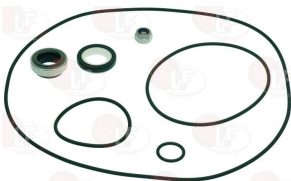

HOBART 00-226568-009

HOBART 226568-9

3786659 KIT GASKETS FOR PUMP HANNING UP60-343RU
for Dishwasher pull-through (HOBART) CNREW