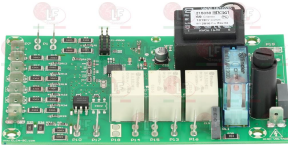

HOBART DWS90

HOBART E926281

5054819 ELECTROMECHANICAL BOARD MWASH
dimensions 133x82 mm
for Dishwasher (HOBART) ECOMAX500A - ECOMAX501
ECOMAX501A