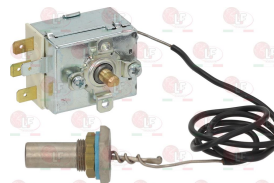

HOBART RTBF800152

3444602 SINGLE-PHASE THERMOSTAT 0-85°C
for tank
covered capillary 600 mm
button bulb $\varnothing$ 14x31 mm
16A 250V
D shaft $\varnothing$ 6x4.6 mm