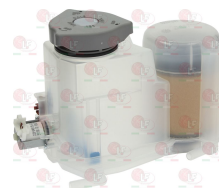

HOBART 117004

7111769 SCALE REMOVER ONE-PIECE COMPLETE

HOBART 00-775918-001

HOBART 775918-1

Suitable for:

3094005 4 COLUMN SCALE REMOVER
width 165 mm - length 390 mm

HOBART 117001

Suitable for: