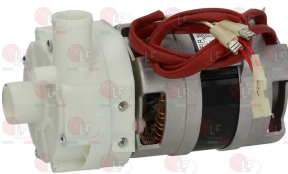

HOBART E929167

HOBART 324093-1

HOBART 324093-1V

3122295 IMPELLER FIR $\varnothing 124$ mm
for models 1227SX
for Pan/utensilwashing machines (HOBART)
ECOMAX701B - ECOMAX701F