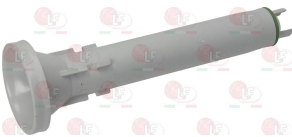

HOBART 230346-1

HOBART 230346-1V

5044571 OVERFLOW PIPE 413 mm
connection $\varnothing$ 50 mm with or of viton
for Dishwasher hood type (HOBART) AM-12E - AM-12EC
AM-12EF