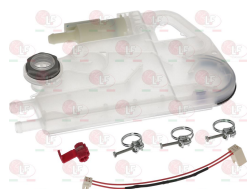

HOBART 139321-180

Suitable for:

HOBART

5037214 AIR CHAMBER 230x150 mm
 hose-end fitting \varnothing 10.5 mm - thread 3/4"
 complete with mounting kit
 for Dishwasher (HOBART) - Series FP - Series FX
 Series GP - Series GX
 for Glasswasher/Cupwasher (HOBART) GC31 - GC32
 GC41 - GC42
 for Pan/utensilwashing machines (HOBART) UX - UXL
 UXT - UXTL