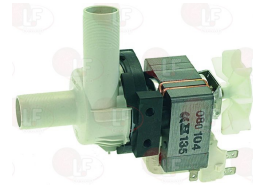

HOBART 327450-1

3122402 DRAIN PUMP HANNING KD-22B3-001
80W 230V 50Hz
inlet external $\varnothing$ 24 mm - outlet external $\varnothing$ 24 mm
for Dishwasher (HOBART) AM-600 - AM-600C - AMX900
AM900 - FE11 - FE26 - FE600 - FM30 - FM30-U
GCS32 - GC11 - HE33
for Dishwasher hood type (HOBART) AMXX1300
AUXX1300
for Glasswasher/Cupwasher (HOBART) GC32 GC31
for Pan/utensilwashing machines (HOBART) UW105