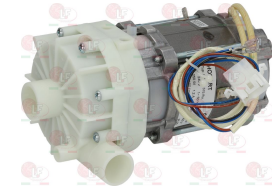

3122334 ELECTRIC PUMP HANNING UP60-315 0.33HP
inlet external $\varnothing$ 28 mm - outlet external $\varnothing$ 26 mm
0.33HP 230V 50Hz 1.2A - capacitor 5 μ F
flow rate 150 L/min
for Dishwasher (HOBART) FE - Series FX - Series GX
for Dishwasher hood type (HOBART) HE - HX

HOBART 324093-21

HOBART 324093-21V

3068008 CAPACITOR DUCATI ENERGIA 5 μ F
450V 50/60Hz
operating temperature -25 +85°C
lead connection 6.35x0.8 mm
 $\varnothing$ 28xh55 mm