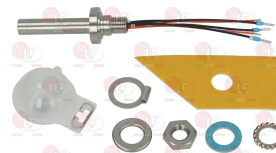

HOBART E927234

Floats

3188006 FLOAT
for Dishwasher pull-through (HOBART) - Series FTX

HOBART 00-122674

HOBART 122674

5046945 KIT MICROSWITCH FLOATING
for Dishwasher (HOBART) - Series CSA - Series FTX

HOBART ML-102826