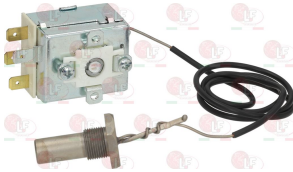

HOBART E926259

HOBART 926259

3186612 GASKET FLAT ASBESTOS FREE $\varnothing$ 20x14x2 mm
for thermostat bulb