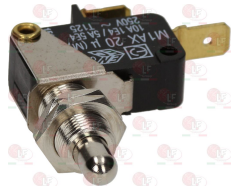

3240256 MAGNETIC MICROSWITCH STEM E550 1B
 1 contact NO 250V 1A 50W
 cable length 1200 mm

GIGA SDTR0666

3240148 MAGNET 63x19x11 mm

GIGA SD903651

GIGA SD908706

Suitable for:

9014015 MICROSWITCH MAGNETIC STEM D102 1V
 0.04A 250V - contact NO
 cylindric sensor \varnothing 10x33 mm - thread M10x0.75
 with cable length 750 mm

GIGA SDTR0309

Suitable for:

3240148 MAGNET 63x19x11 mm

GIGA SD903651

GIGA SD908706

Microswitches, mechanical

3240605 DOOR MICROSWITCH M1AX20 10A 250V

GIGA D218011

3240189 MICRO SWITCH M1DX20 10A 250V

GIGA R31600

3240601 MICROSWITCH BITRON N16
 contact capacity 16A 250V

GIGA D218002

3240820 MICROSWITCH ELECTRICA NR48W 5
 1NO + 1NC 16A 250V

GIGA X52800

O-Ring and ORM gaskets