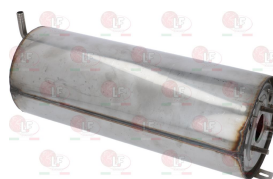

GIGA SDTR0268

- 3060087 BRASS NUT \varnothing 3/8"**

GIGA SD902100

- 3186438 FLAT EPDM GASKET \varnothing 25x16.5x2 mm**
 for air chamber

GIGA SD903260

- 3060601 AIR CHAMBER COMPLETE 85x20x80 mm**
 with two O-ring gaskets, bajo bolt and
 hose end fitting \varnothing 5 mm

GIGA D984001

Boilers

- 6104050 BOILER \varnothing 142x405 mm**

GIGA 104050

- 3024020 BOILER \varnothing 150x400 mm**

GIGA SD900353

Bulb sheathes

3187006 THERMOSTAT SHEATH \varnothing 1/2"
bulb length 105 mm

3351209 CONTACTOR AEG LS05 9A 230V 4Kw
coil 230V 50/60Hz
3 normally open contacts
1 normally closed auxiliary contact

GIGA D229019

3351217 CONTACTOR AEG LS7K 18A 230V 7.5Kw
coil 230V 50/60Hz
3 normally open contacts
1 normally closed auxiliary contact

GIGA Y11100

3351218 CONTACTOR AEG LS7K 18A 230V 7.5Kw
coil 230V 50/60Hz
3 normally open contacts
1 normally open auxiliary contact

GIGA X55300

Suitable for:

3454068 CONTACTOR BENEDIKT/JAGER K3-10ND10
10A 400V 4Kw - coil 230V 50/60Hz
3 normally open contacts
1 normally open auxiliary contact