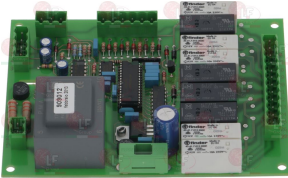

GIGA SD902293

Suitable for:

GIGA

3122631 ELECTRIC PUMP LGB ZF400SX 0.80HP
inlet external \varnothing 50 mm - outlet external \varnothing 50 mm
0.60kW 230V 50Hz 3.8A - Rpm 2800
capacitor 16 μ f

GIGA D130098

GIGA D130109

Suitable for:

1063005 BEARING 6201 DDU NSK
external \varnothing 32mm - internal \varnothing 12mm - thickness 10mm

GIGA SDTR0050

Electric pumps for pressure increase

3122153 ELECTRIC PUMP TM61E 0.45HP
inlet \varnothing 1" F - outlet \varnothing 1" F
0.45HP 230V 50Hz 2.3A - rpm 2900
capacitor 10 μ f - flow rate 38 L/min
max pressure 6 ATM max temperature 90°C
for pressure increase

GIGA D130013

Electronic boards

3390317 BASE BOARD 6 KEYS

GIGA SD909012

Electronic controllers

3441065 DIGITAL THERMOMETER TM103TN4 -40+100°C
power supply 24V
mounting hole 60x25 mm

GIGA SDTR0402

Feet