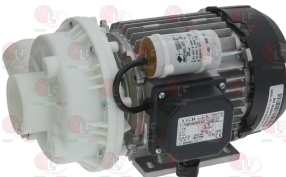

3322609 CONTROLLER 11803F1 3 CAMS
150-second cycle
230V 50/60Hz
without pin
former model 600/636/5200 - PWE5

GIGA D238036

GIGA D238053

3322116 CONTROLLER 4905MDV 5 CAMME
1st cycle 180 seconds
2nd cycle 6 seconds
230V 50/60Hz

GIGA SD902337

Electric pumps

3122696 ELECTRIC PUMP AP CL170 1.20HP
inlet external \varnothing 60 mm - outlet external \varnothing 50 mm
1.20HP 230V 50Hz - Rpm 2800
capacitor 16 μ f

GIGA

Electric pumps

3122033 ELECTRIC PUMP FIR 1225SX 1.50HP
 inlet external \varnothing 63 mm - outlet external \varnothing 48 mm
 1.50HP 220/400V 50Hz 4.8/2.8A - Rpm 2800
 flow rate 625 L/min

GIGA D141002

3122623 ELECTRIC PUMP LGB ZA400SX 1.20HP
 inlet external \varnothing 60 mm - outlet external \varnothing 50 mm
 0.90kW 230V 50Hz 4.7A - Rpm 2800
 capacitor 20 μ f

GIGA D130068

GIGA D130079

3122392 ELECTRIC PUMP LGB ZF130DX 0.27HP
 inlet external \varnothing 28 mm - outlet external \varnothing 28 mm
 0.20kW 230V 50Hz - Rpm 2800
 capacitor 6.3 μ f

GIGA SD902293

Suitable for:

GIGA

3122631 ELECTRIC PUMP LGB ZF400SX 0.80HP
inlet external \varnothing 50 mm - outlet external \varnothing 50 mm
0.60kW 230V 50Hz 3.8A - Rpm 2800
capacitor 16 μ f

GIGA D130098