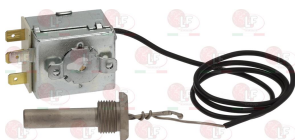

3444164 TANK THERMOSTAT 50°C

covered capillary 600 mm
button-shaped bulb $\varnothing$ 10x48 mm
15A 250V