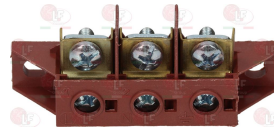

GIGA X41400

3247050 TERMINAL BLOCK 3-POLES FV110 40A 450V
for cable $\varnothing$ 6 mm² max.
operating temperature 150°C