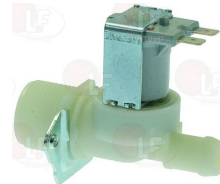

GIGA SDTR0090

3120399 SOLENOID VALVE ROBERTSHAW 1 WAY 180°
12V 50/60Hz - max temperature 90°C
inlet 3/4" - outlet ø 13.5 mm
operating pressure from 0.2 to 10 bar