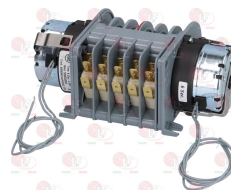

GIGA Y11100

3351218 CONTACTOR AEG LS7K 18A 230V 7.5Kw
coil 230V 50/60Hz
3 normally open contacts
1 normally open auxiliary contact

GIGA X55300

Suitable for:

3454068 CONTACTOR BENEDIKT/JAGER K3-10ND10
10A 400V 4Kw - coil 230V 50/60Hz
3 normally open contacts
1 normally open auxiliary contact

GIGA Y10000

GIGA

Suitable for:

3446556 CONTACTOR LOVATO BG0910A
coil 9A 230V 50/60Hz 4Kw
3 normally open contacts
1 normally open auxiliary contact

GIGA SD907043

GIGA SD907095

Controllers and changeover switches

3322609 CONTROLLER 11803F1 3 CAMS
150-second cycle
230V 50/60Hz
without pin
former model 600/636/5200 - PWE5

GIGA D238036

GIGA D238053

3322116 CONTROLLER 4905MDV 5 CAMME
1st cycle 180 seconds
2nd cycle 6 seconds
230V 50/60Hz

GIGA SD907183

3322029 PROGRAMMATOR 3 CAMS -120"
motor 230V 50Hz - cycle 120"

GIGA SD907172

Door catches

3398016 DOOR CATCH
thread \varnothing 12 mm

GIGA SD906121

3398605 DOOR CATCH

GIGA D994011