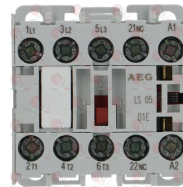

GIGA Y10100

3351209 CONTACTOR AEG LS05 9A 230V 4Kw
coil 230V 50/60Hz
3 normally open contacts
1 normally closed auxiliary contact