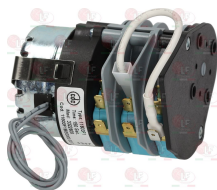

3351209 CONTACTOR AEG LS05 9A 230V 4Kw
coil 230V 50/60Hz
3 normally open contacts
1 normally closed auxiliary contact

GIGA D229019

3351217 CONTACTOR AEG LS7K 18A 230V 7.5Kw
coil 230V 50/60Hz
3 normally open contacts
1 normally closed auxiliary contact

GIGA Y11100

3351218 CONTACTOR AEG LS7K 18A 230V 7.5Kw
coil 230V 50/60Hz
3 normally open contacts
1 normally open auxiliary contact

GIGA X55300

Suitable for:

3454068 CONTACTOR BENEDIKT/JAGER K3-10ND10
10A 400V 4Kw - coil 230V 50/60Hz
3 normally open contacts
1 normally open auxiliary contact

GIGA Y10000

GIGA

Suitable for:

3446556 CONTACTOR LOVATO BG0910A
coil 9A 230V 50/60Hz 4Kw
3 normally open contacts
1 normally open auxiliary contact

GIGA SD907043

GIGA SD907095

Controllers and changeover switches

3322609 CONTROLLER 11803F1 3 CAMS
150-second cycle
230V 50/60Hz
without pin
former model 600/636/5200 - PWE5

GIGA D238036

GIGA D238053

3322116 CONTROLLER 4905MDV 5 CAMME
1st cycle 180 seconds
2nd cycle 6 seconds
230V 50/60Hz