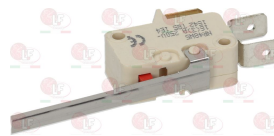

3240189 MICRO SWITCH M1DX20 10A 250V

GIGA R31600

3240601 MICROSWITCH BITRON N16
 contact capacity 16A 250V

GIGA D218002

3240820 MICROSWITCH ELECTRICA NR48W 5
 1NO + 1NC 16A 250V

GIGA X52800

O-Ring and ORM gaskets