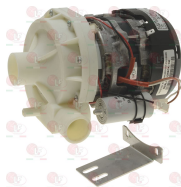

GIGA SD902337

Electric pumps

3122696 ELECTRIC PUMP AP CL170 1.20HP
inlet external \varnothing 60 mm - outlet external \varnothing 50 mm
1.20HP 230V 50Hz - Rpm 2800
capacitor 16 μ f

GIGA

Electric pumps

3122033 ELECTRIC PUMP FIR 1225SX 1.50HP
 inlet external \varnothing 63 mm - outlet external \varnothing 48 mm
 1.50HP 220/400V 50Hz 4.8/2.8A - Rpm 2800
 flow rate 625 L/min

GIGA D141002

3122623 ELECTRIC PUMP LGB ZA400SX 1.20HP
 inlet external \varnothing 60 mm - outlet external \varnothing 50 mm
 0.90kW 230V 50Hz 4.7A - Rpm 2800
 capacitor 20 μ f

GIGA D130068

GIGA D130079

3122392 ELECTRIC PUMP LGB ZF130DX 0.27HP
 inlet external \varnothing 28 mm - outlet external \varnothing 28 mm
 0.20kW 230V 50Hz - Rpm 2800
 capacitor 6.3 μ f

GIGA D130097

3122752 ELECTRIC PUMP LGB ZF270VDX 0.80HP
 inlet external \varnothing 45 mm - outlet external \varnothing 40 mm
 0.60kW 230V 50Hz - Rpm 2800
 capacitor 12.5 μ f

GIGA SD902304

3122393 ELECTRIC PUMP LGB ZF320VSX 0.75HP
 inlet external \varnothing 45 mm - outlet external \varnothing 40 mm
 0.75kW 230V 50Hz - Rpm 2800
 capacitor 12.5 μ f

GIGA SD902293

Suitable for:

GIGA

3122631 ELECTRIC PUMP LGB ZF400SX 0.80HP
inlet external \varnothing 50 mm - outlet external \varnothing 50 mm
0.60kW 230V 50Hz 3.8A - Rpm 2800
capacitor 16 μ f

GIGA D130098