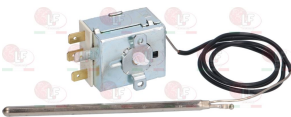

GIGA SD903982

3444612 SINGLE-PHASE THERMOSTAT FOR BOILER 85°C
15A 250V
covered capillary 600 mm
bulb ø 6x120 mm