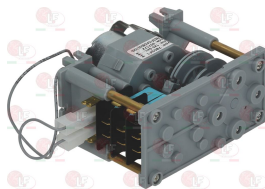

GIGA Y11100

3351218 CONTACTOR AEG LS7K 18A 230V 7.5Kw
coil 230V 50/60Hz
3 normally open contacts
1 normally open auxiliary contact

GIGA X55300

Suitable for:

3454068 CONTACTOR BENEDIKT/JAGER K3-10ND10
10A 400V 4Kw - coil 230V 50/60Hz
3 normally open contacts
1 normally open auxiliary contact

GIGA Y10000

GIGA

Suitable for:

3446556 CONTACTOR LOVATO BG0910A
coil 9A 230V 50/60Hz 4Kw
3 normally open contacts
1 normally open auxiliary contact

GIGA SD907043

GIGA SD907095

Controllers and changeover switches

3322609 CONTROLLER 11803F1 3 CAMS
150-second cycle
230V 50/60Hz
without pin
former model 600/636/5200 - PWE5

GIGA D238036

GIGA D238053

3322116 CONTROLLER 4905MDV 5 CAMME
1st cycle 180 seconds
2nd cycle 6 seconds
230V 50/60Hz

GIGA SD907183

3322029 PROGRAMMATOR 3 CAMS -120"
motor 230V 50Hz - cycle 120"

GIGA SD907172

Door catches

3398016 DOOR CATCH
thread \varnothing 12 mm

GIGA SD906121

3398605 DOOR CATCH

GIGA D994011