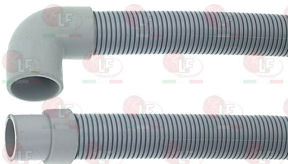

GIGA D463009

3186616 GASKET FLAT ASBESTOS FREE \varnothing 35x27x1.5 mm

GIGA D437025

1186655 O-RING 04131 EPDM
ring thickness 3.53 mm - internal \varnothing 32.93 mm

GIGA X05300

Drain hoses

3450026 DRAIN HOSE \varnothing 28x1500 mm
elbow hose internal \varnothing 28 mm external \varnothing 33 mm
straight hose internal \varnothing 24 mm external \varnothing 28 mm
max temperature 90°C

GIGA SD907440

3450028 DRAIN HOSE \varnothing 29x1500 mm
muffs internal \varnothing 24 and 28 mm
max temperature 90°C

GIGA D143120

3450120 DRAIN HOSE \varnothing 38x1500 mm
elbow hose internal \varnothing 40 mm
straight hose internal \varnothing 31 mm

GIGA SD907451

3450604 DRAIN HOSE \varnothing 42x1900 mm
elbow sleeve internal \varnothing 50 mm
pipe internal \varnothing 35 mm
max temperature 90°C

GIGA D143136

Suitable for:

GIGA

Suitable for:

Drain plugs