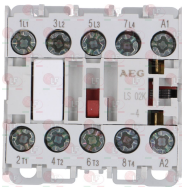

GIGA SDTR0268

- 3060087 BRASS NUT \varnothing 3/8"**

GIGA SD902100

- 3186438 FLAT EPDM GASKET \varnothing 25x16.5x2 mm**
 for air chamber

GIGA SD903260

- 3060601 AIR CHAMBER COMPLETE 85x20x80 mm**
 with two O-ring gaskets, bajo bolt and
 hose end fitting \varnothing 5 mm

GIGA D984001

Boilers

- 6104050 BOILER \varnothing 142x405 mm**

GIGA 104050

- 3024020 BOILER \varnothing 150x400 mm**

GIGA SD900353

Bulb sheathes

3187006 THERMOSTAT SHEATH \varnothing 1/2"
bulb length 105 mm

GIGA SDTR0298

Contact thermostats

3445403 CONTACT THERMOSTAT 55°C
with automatic reset

GIGA SD907120

Contactors

3446223 CONTACTOR AEG LS02K400
6A 400V 2.2Kw - coil 230V 50/60Hz
4 normally open contacts

GIGA Y10100

3351209 CONTACTOR AEG LS05 9A 230V 4Kw
coil 230V 50/60Hz
3 normally open contacts
1 normally closed auxiliary contact

GIGA D229019

3351217 CONTACTOR AEG LS7K 18A 230V 7.5Kw
coil 230V 50/60Hz
3 normally open contacts
1 normally closed auxiliary contact