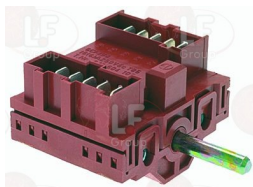

Selector switches

3059055 CYCLE SELECTOR SWITCH
D-shaped pin $\varnothing$ 6x4.6 mm