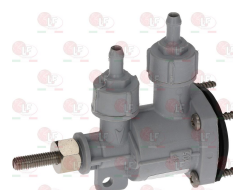

3351605 RELAY POWER FINDER 60.63.8.230.0000
 230V 50/60Hz
 3 exchange contacts 10A

FALCON 738603330

Rinse aid pumps and accessories

3090039 COIL 220/240V 50Hz

FALCON 738602990

3090601 HYDRAULIC INJECTOR SP205
 complete with spring and bellows