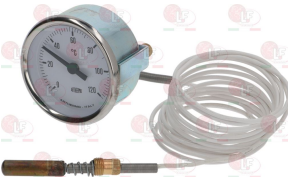

Switches

3319612 CAM 2-COLOUR BLACK/GREEN ø 21 mm

FALCON 738060410

3319614 FIX BUTTON BLACK 23x23 mm

FALCON 738060480

Telethermometers

3441007 TELE-THERMOMETER WHITE ø 60 mm 0-120°C

metal case
PVC covered capillary 3000 mm
spring bulb ø 8x32 mm
bulb fitting M10x1