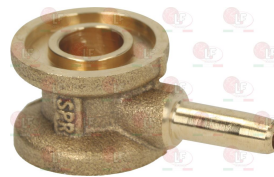

Suitable for:

FALCON

Suitable for:

Air traps

- 3060018 AIR CHAMBER COMPLETE 75x40x80 mm**
 hose end fitting \varnothing 5.5 mm
 complete with flat gasket and fastening nut

FALCON 738160370

- 3060601 AIR CHAMBER COMPLETE 85x20x80 mm**
 with two O-ring gaskets, bajo bolt and
 hose end fitting \varnothing 5 mm

FALCON 738060490

- 1186318 O-RING 03043 EPDM**
 ring thickness 2.62 mm - internal \varnothing 10.78 mm

FALCON

- 3060602 HOSE-END FITTING FOR AIR CHAMBER**
 hose end fitting \varnothing 6 mm

FALCON

- 3060603 RETAINING BOLT FOR FITTING**