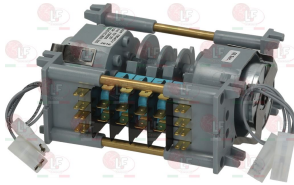

Contactors

1. **40L0355 CONTACTOR BENEDIKT/JAGER K3-24A00 230**
   220/240V 50Hz - 240/264V 60Hz
   for OVEN AOS series
   for DISHWASHER RT10-RT180-WT90-ET90

FALCON 731310080

Controllers and changeover switches

1. **3322613 CONTROL SELECTOR 7804DV 4 CAMS**
   1st cycle 60 seconds
   2nd cycle 20 minutes
   230V 50/60Hz
   2 motors