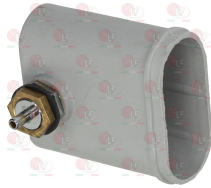

Suitable for:

FALCON

Suitable for:

Air traps

- 3060018 AIR CHAMBER COMPLETE 75x40x80 mm**
 hose end fitting \varnothing 5.5 mm
 complete with flat gasket and fastening nut

FALCON 738160370

- 3060601 AIR CHAMBER COMPLETE 85x20x80 mm**
 with two O-ring gaskets, bajo bolt and
 hose end fitting \varnothing 5 mm

FALCON 738060490

- 1186318 O-RING 03043 EPDM**
 ring thickness 2.62 mm - internal \varnothing 10.78 mm

FALCON

- 3060602 HOSE-END FITTING FOR AIR CHAMBER**
 hose end fitting \varnothing 6 mm

FALCON

- 3060603 RETAINING BOLT FOR FITTING**