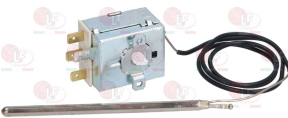

Thermostats

3444612 SINGLE-PHASE THERMOSTAT FOR BOILER 85°C

15A 250V
covered capillary 600 mm
bulb ø 6x120 mm