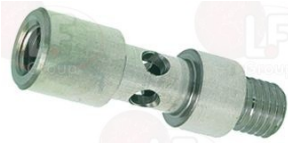

FALCON

3243688 UPPER WASH ARM ASSEMBLY SUPPORT
connection external ø 31 mm
hose end fitting external ø 12 mm - height 55 mm

FALCON 738060890

3243639 LOWER WASH ARM ASSEMBLY LOCKING KNOB

FALCON

3243640 LOWER WASH ARM ASSY KNOB LOCKING BOLT

FALCON

3186604 SUPPORT GASKET

FALCON 738060891

Suitable for:

3243610 WASH ARM ASSEMBLY LOWER BOSS SPINDLE

FALCON 738603880

FALCON

Suitable for: