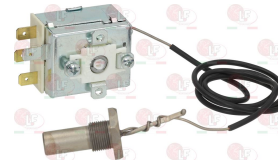

FALCON 738013861

Thermostats

3444612 SINGLE-PHASE THERMOSTAT FOR BOILER 85°C

15A 250V
covered capillary 600 mm
bulb ø 6x120 mm

FALCON 738603370

3444613 SINGLE-PHASE THERMOSTAT FOR TANK 60°C

15A 250V
covered capillary 600 mm
button bulb ø 14 mm