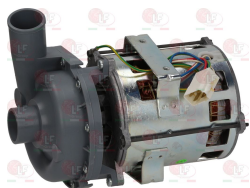

FAGOR Z201081000

FAGOR 12018735

3122817 ELECTRIC PUMP IS 2/123/FA-21 0.80HP
inlet external \varnothing 38 mm - outlet external \varnothing 39 mm
590W 230V 60Hz 3.2A - capacitor 10 μ F

FAGOR Z203501000

FAGOR Z203511000

FAGOR 12102834

3068016 CAPACITOR DUCATI ENERGIA 10 μ F
450V 50/60Hz
operating temperature -25 +85 $^{\circ}$ C
lead connector 6.35x0.8 mm
 \varnothing 36xh58 mm

FAGOR EU206002

FAGOR 12024346

FAGOR V321300000

FAGOR Z201081000

FAGOR 12018735

3122715 PUMP HOUSING IS
inlet external \varnothing 38 mm - outlet external \varnothing 39 mm

FAGOR Z201085000

FAGOR 12019782

3122572 ELECTRIC PUMP IS 2/123/FA-30 0.80HP
inlet external \varnothing 38 mm - outlet external \varnothing 39 mm
590W 230V 50Hz 3A - Rpm 2750
capacitor 10 μ F