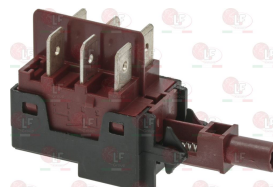

FAGOR X022109000

Telethermometers

3441067 TELE-THERMOMETER WHITE 62x11 mm 0-120°C
plastic case
covered capillary 3400 mm
bulb ø 6.5x33 mm