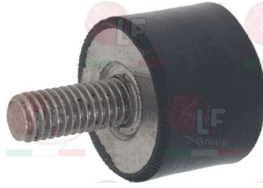

Bumpers

5020150 SHOCK ABSORBER COVER SLIDEWAYS
base $\varnothing$ 20x14 mm - thread M6x14 mm

FAGOR Z710316000

FAGOR 12025159

Bushings

5018067 BUSHING $\varnothing$ 11x7x8 mm