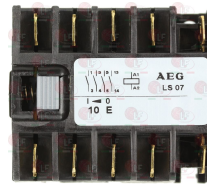

FAGOR N103016000

FAGOR P304012000

FAGOR P453021000

FAGOR Z683087000

FAGOR 12024012

3351208 CONTACTOR AEG LS07 7A 230V 3kW
coil 230V 50/60Hz
3 normally open contacts
1 normally open auxiliary contact

FAGOR Z213007000

FAGOR 12024011

3351220 CONTACTOR AEG LS11K 25A 400V 11kW
coil 230V 50/60Hz
3 contacts normally open
no auxiliary contact