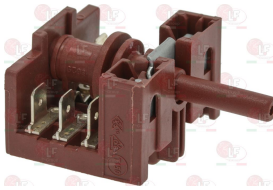

FAGOR Z471101000

FAGOR 12024874

Selector switches

3057126 CYCLE SELECTOR SWITCH 2 POSITIONS 16A 250V D-shaped pin \varnothing 6x4.6 mm

FAGOR Z213003000

FAGOR 12025105

3057127 CYCLE SELECTOR SWITCH 6 POSITIONS 16A 250V D-shaped pin \varnothing 6x4.6 mm