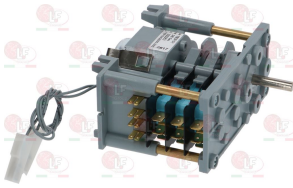

3322260 TIMER 7805DV 5 CAMS

1st cycle 6 seconds
2nd cycle 180 seconds
230V 50Hz
without pin

FAGOR Z243001000

FAGOR 12024204

3322252 TIMER 7903F1 3 CAMS

120 seconds cycle
230V 50/60Hz
D-shaped pin \varnothing 6x4.6 mm

FAGOR Z403002000

FAGOR 12024089

Suitable for:

Suitable for:

3322253 TIMER 7903F1 3 CAMS
 240 seconds cycle
 230V 50/60Hz
 D-shaped pin \varnothing 6x4.6 mm

FAGOR Z203030000
 FAGOR 12024087

FAGOR Z603005000

FAGOR Z653031000