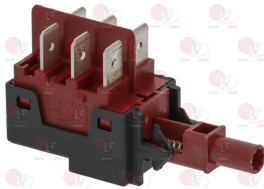

Suitable for:

3319779 BLOCK CONNECTIONS BLACK 22x30 mm

3319783 FRAME SAFETY 4 SIDES BLACK 22x30 mm

3319807 PUSH BUTTON 2-POLE "SA" TYPE
2 CO - 250V 16A

FAGOR 12024804

3319742 PUSH-BUTTON RINSE ORANGE 16A 250V
dimensions 14x32 mm - mounting hole 11x30 mm