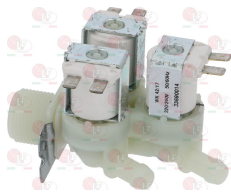

FAGOR 12023794

3120014 SOLENOID VALVE ELBI TYPE 369 3-WAY 180°
220/240V 50/60Hz - max temperature 90°C
inlet 3/4" - three outlets ø 10.5 mm