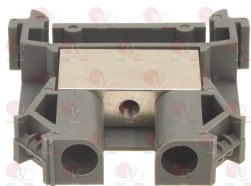

FAGOR Z683069000

FAGOR 12025214

3247018 TERMINAL BLOCK 2-POLES FV77 20A 600V
for cable max 4 mm²
operating temperature 150°C
nominal voltage 450 V