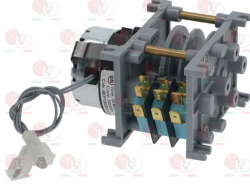

Controllers and changeover switches

3322281 TIMER 4803F1 3 CAMS

20 minutes cycle
230V 50/60Hz
clockwise rotation

FAGOR Z613003000

FAGOR 12024867