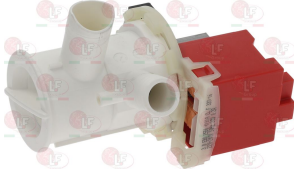

FAGOR Z220901000

FAGOR 12024273

3122404 DRAIN PUMP HANNING HANNING BE28B4-017
 100W 230V 50Hz
 external inlet \varnothing 30 mm - external outlet \varnothing 24 mm

FAGOR RT30021000

FAGOR RT30021000P

D422084 DRAIN PUMP SMEG-GORENJE LS
 100W - 220/240V 50Hz