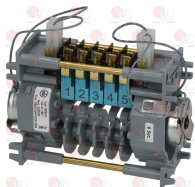

120 seconds cycle
230V 50Hz
counterclockwise rotation

FAGOR Z433002000

FAGOR 12024873

3322254 TIMER 7804DV 4 CAMS

1st cycle 6 seconds
2nd cycle 60 seconds
3rd cycle 180 seconds
230V 50/60Hz

FAGOR Z213008000

FAGOR 12024178

3322255 TIMER 7804DV 4 CAMS

cycle 6/90/180 seconds
230V 50/60Hz

FAGOR Z243004000

FAGOR 12024177

FAGOR Z243054000

FAGOR 12024179

FAGOR Z268302000

3322260 TIMER 7805DV 5 CAMS

1st cycle 6 seconds
2nd cycle 180 seconds
230V 50Hz
without pin

FAGOR Z243001000

FAGOR 12024204

3322252 TIMER 7903F1 3 CAMS

120 seconds cycle
230V 50/60Hz
D-shaped pin \varnothing 6x4.6 mm