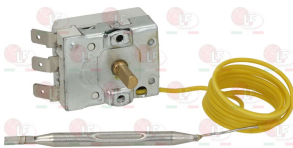

FAGOR Z393005000

FAGOR 12024096

FAGOR 12134992

3444571 THERMOSTAT SINGLE-PHASE 30-90°C
for BOILER
D-shaped pin $\varnothing$ 6x4.6 mm
capillary length covered 700 mm - 16A 250V
D-shaped pin $\varnothing$ 6x4.6 mm