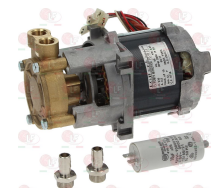

3122454 ELECTRIC PUMP LGB PS46RH 0.60HP
 inlet \varnothing 3/8" F - outlet \varnothing 3/8" F
 0.45kW 230V 50Hz 2.5A - Rpm 2800
 capacitor 10 μ F
 with 2 hose-end fittings \varnothing 3/8"x 12mm
 for pressure increase