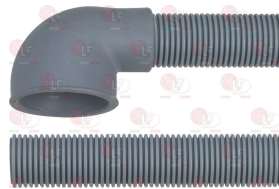

5011630 SUPPORT FOR SUCTION FILTER
ø external 218 mm

FAGOR Z200906000

FAGOR 12024367

Drain hoses

3450129 DRAIN HOSE ø 29x1500 mm
sleeve internal ø 47 mm - external ø 60 mm

FAGOR Z200910000

FAGOR 12024473

5019480 DRAIN HOSE ø 30x1600 mm
elbow hose internal ø 32 mm external ø 40 mm
tube internal ø 24 mm