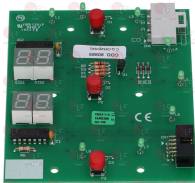

3068097 ELECTRIC CAPACITOR 6.3μF
450V 50/60Hz - ø 30xh51 mm

FAGOR SAM4420032

Electronic boards

3390210 CONTROL BOARD
dimensions 97x120 mm

FAGOR EU80900

FAGOR 12030149

6080934 FLAT CABLES 10 POLES 730 mm

3390034 ELECTRONIC CIRCUIT BOARD
without EPROM
dimensione 135x100 mm