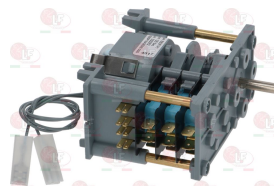

FAGOR 12024178

3322255 TIMER 7804DV 4 CAMS

cycle 6/90/180 seconds
230V 50/60Hz

FAGOR Z243004000

FAGOR 12024177

FAGOR Z243054000

FAGOR 12024179

FAGOR Z268302000

3322260 TIMER 7805DV 5 CAMS

1st cycle 6 seconds
2nd cycle 180 seconds
230V 50Hz
without pin

FAGOR Z243001000

FAGOR 12024204

3322252 TIMER 7903F1 3 CAMS

120 seconds cycle
230V 50/60Hz
D-shaped pin \varnothing 6x4.6 mm