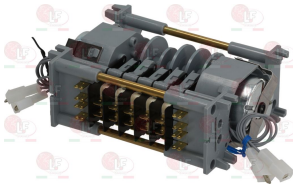

Suitable for:

EUROSYSTEM

Suitable for:

Controllers and changeover switches

3322147 CONTROLLER 7805DV 5 CAMS
1st cycle 240 seconds
2nd cycle 40 seconds
230V 50Hz
for Dishwasher (EUROSYSTEM) PRO400