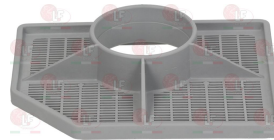

3160323 FILTER BOTTOM PLATE