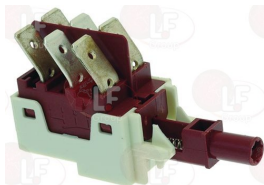

## Pressure switches

**3320076 PRESSURE SWITCH 1 LEVEL**  
 calibration 60/30 mm  
 250V 16A  
 max operating temperature 85°C  
 for Dishwasher (EUROSYSTEM) PRO400

EUROSYSTEM

## Switches

**3319627 DOUBLE CHANGE OVER SWITCH 16A 250V**  
 for Dishwasher (EUROSYSTEM) A600

EUROSYSTEM

**3319635 CAP SQUARE**  
 mounting hole 25x25 mm

**3319633 BUTTON FOR SWITCH BLOCK**

**3319632 CAP SQUARE WITH INDICATOR HOLE**  
 mounting hole 25x25 mm