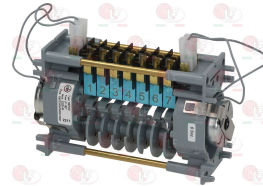

EUROSYSTEM

3322146 CONTROLLER 7807DV 7 CAMS
1st cycle 60 seconds
2nd cycle 120 seconds
3rd cycle 180 seconds
24V 50/60Hz
for Dishwasher hood type (EUROSYSTEM) PRO600