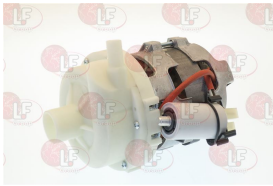

Suitable for:

Suitable for:

7117892 ELECTRIC PUMP LGB CRC-RDX 0.25HP
inlet external $\varnothing$ 28 mm - outlet external $\varnothing$ 12 mm
0.18kW 230V 50Hz 0.8A - rpm 2800
capacitor 4 μ F

EMMEPI 902241

3122756 ELECTRIC PUMP LGB ZF119LH 0.20HP
inlet external $\varnothing$ 28 mm - outlet external $\varnothing$ 28 mm
0.15kW 230V 50Hz 0.7A - capacitor 5 μ f