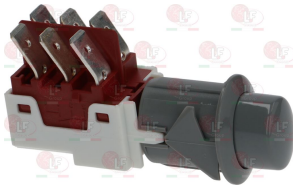

3319398 GREY THREE-POLES SWITCH 16A 250V
mounting hole 21x17 mm - button 17x13 mm