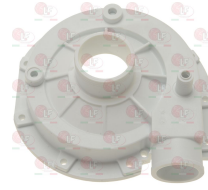

EMMEPI 20161002

Suitable for:

3122292 PUMP HOUSING LGB ZF320VSX
inlet external $\varnothing$ 45 mm - outlet external $\varnothing$ 40 mm