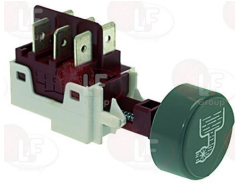

3319678 **BUTTON ROUND GREY \varnothing 23 mm ON/OFF**

EMMEPI 28160213

3319617 DOUBLE CONTACT SWITCH 16A 250V

EMMEPI 809021

3319203 DRAIN PUMP SWITCH DOMINO 16(4)A/250V

EMMEPI 28160043

3319577 PUSH-BUTTON ROUND GREY ø 23 mm "DRAIN"