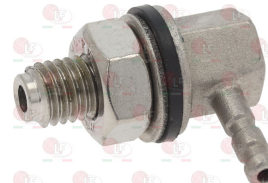

EMMEPI 902199

3090360 ELBOW FITTING FOR HOSE 4x6
stainless steel
for ELFRAMO LV

EMMEPI E24110015

EMMEPI 20155114

Suitable for:

EMMEPI

3090350 HOSE SEKOBRILL \varnothing 3x8 mm
yellow hose end fittings \varnothing 5 mm with ring nut
overall length 185 mm
for rinse aid