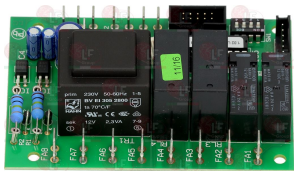

EMMEPI 2410001

EMMEPI 8C1588

3068079 CAPACITOR ELECTRICAL 8 μ F
450V 50/60Hz - \varnothing 30xh71 mm

EMMEPI 132110008

Electronic boards

3390315 CONTROLLER BOARD

EMMEPI E22110015

3390339 DISPLAY BOARD FOR DIGITAL THERMOMETER

EMMEPI 25192225

3390318 ELECTRONIC BASE BOARD
coil 230V 50/60Hz

EMMEPI 25192040

7100843 FLAT CABLES 10 POLES 2600 mm

EMMEPI 25190105

3390320 PUSH BUTTON PANEL BOARD

EMMEPI 25192030

7102379 CABLE CONNECTING 2600 mm 2-WAY ON/OFF