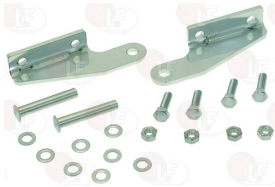

Suitable for:

EMMEPI

3053165 DOOR HINGE

EMMEPI 901245

Suitable for:

3053166 HINGE PIN

EMMEPI 904795

3053203 DOOR HINGE