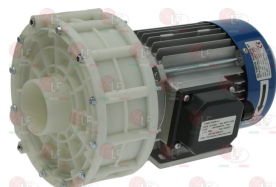

EMMEPI 00002510

EMMEPI 809262

3122024 SEAL MECHANICAL FOR SHAFT $\varnothing$ 12 mm
metal seal internal $\varnothing$ 11 mm - $\varnothing$ external 24 mm
height 15.5 mm
back. element internal $\varnothing$ 14 mm - $\varnothing$ external 26 mm
height 8 mm