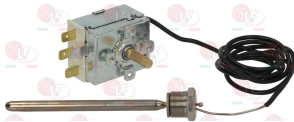

EMMEPI 907110

Suitable for:

3444008 KNOB BLACK \varnothing 41 mm 0-90°C
 D-shaped hole 6x4.6 mm
 for thermostat IMIT

EMMEPI 903982

3444211 SINGLE-PHASE THERMOSTAT 0-90°C
 covered capillary 1000 mm
 bulb \varnothing 6.5x100 mm.
 with adapter nipple gland \varnothing 3/8
 15A 250V
 D shaft \varnothing 6x4.6 mm