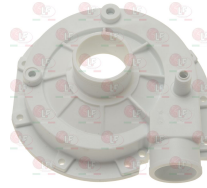

EMMEPI

Suitable for:

3122292 PUMP HOUSING LGB ZF320VSX
inlet external $\varnothing$ 45 mm - outlet external $\varnothing$ 40 mm