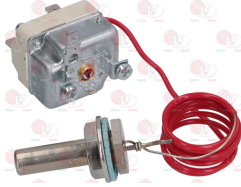

Suitable for:

EMMEPI

5006382 THERMOSTAT 1-POLE FIXED 60°C
with automatic reset - 15A 250V
length of capillary covered 610 mm
button bulb $\varnothing$ 11x46 mm
threaded connection $\varnothing$ 16 mm
complete with gasket and bulb fixing ring nut

EMMEPI 00057151

EMMEPI 22180007

3444242 THREE-PHASE THERMOSTAT +107°C
with manual reset
covered capillary 850 mm
bulb $\varnothing$ 6x80 mm
for boiler safety