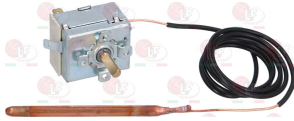

capillary 1000 mm
bulb \varnothing 6.5x90 mm
15A 250V

EMMEPI 907125

3444008 KNOB BLACK \varnothing 41 mm 0-90°C

D-shaped hole 6x4.6 mm
for thermostat IMIT

EMMEPI 903982

Suitable for:

3444197 SINGLE PHASE THERMOSTAT 0-90°C
 15A 250V
 covered capillary 1000 mm
 bulb \varnothing 6.5x98 mm
 D-shaped pin \varnothing 6x4.6 mm