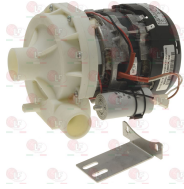

EMMEPI 905242

3122752 ELECTRIC PUMP LGB ZF270VDX 0.80HP
inlet external $\varnothing$ 45 mm - outlet external $\varnothing$ 40 mm
0.60kW 230V 50Hz - Rpm 2800
capacitor 12.5 μ f