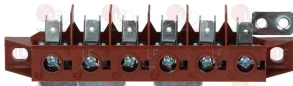

Terminal blocks

3247009 TERMINAL BLOCK 6-POLES FV122/B 40A 600V

for cable max 6 mm²
operating temperature 150°C
nominal voltage 450 V