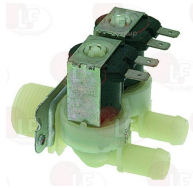

EMMEPI 809566

3120011 SOLEN. VALVE ELBI TYPE 353 2 WAY 180°
220/240V 50/60Hz - max. temperature 90°C
inlet 3/4" - two outlets ø 13.5 mm