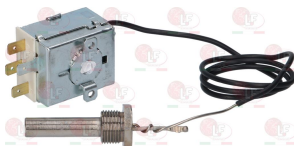

EMMEPI 22180004

EMMEPI 809260

3444213 SINGLE-PHASE THERMOSTAT 55°C
automatic reset
capillary length covered 610 mm - 15A 250V
button bulb $\varnothing$ 9.5x47 mm
thread fitting $\varnothing$ 16.5 mm

EMMEPI 00057151

EMMEPI 809318

3060087 BRASS NUT $\varnothing$ 3/8"