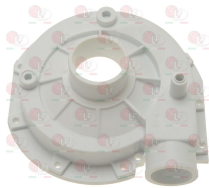

EMMEPI 904373

3122292 PUMP HOUSING LGB ZF320VSX
inlet external $\varnothing$ 45 mm - outlet external $\varnothing$ 40 mm