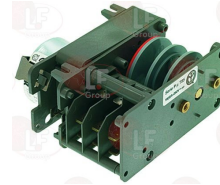

EMMEPI 907173

5069383 CONTROLLER 11804F1 4 CAMS
120-second cycle
230V 50/60Hz