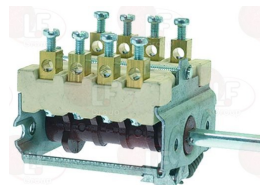

Selector switches

3057050 CONNECTING BRACKET 28x21x16 mm
distance between hooking brackets 27 mm
f/connection between selector switch and thermostat.

EMMEPI C00218

3057216 SELECTOR SWITCH 0-1 POSITIONS
contact capacity 16A 230V - max 150°C
D-shaped pin 6x4.6 mm