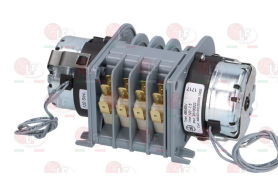

3322166 CONTROLLER 4904DV 4 CAMS
 1st cycle 2 minutes
 2nd cycle 7.5 minutes
 230V 50/60Hz

EMMEPI 2610022

EMMEPI 8C0423

Suitable for:

EMMEPI

3322144 CONTROLLER 4905DV 5 CAMS
1st cycle 72 seconds
2nd cycle 288 seconds
230V 50/60Hz