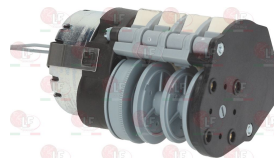

EMMEPI 26100021

EMMEPI 809247

3322116 CONTROLLER 4905MDV 5 CAMME
1st cycle 180 seconds
2nd cycle 6 seconds
230V 50/60Hz

EMMEPI 907183

3322186 CONTROLLER 600/645/5245 4 CAMS
230V 50/60Hz

EMMEPI 809450

5015034 PROGRAMMER 11804F1 4 CAMME
180 seconds cycle - 230V 50/60Hz