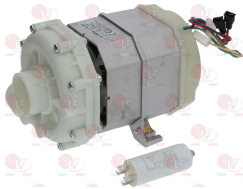

EMMEPI 00202486

EMMEPI 809258

EMMEPI 809261

3068080 CAPACITOR ELECTRICAL 10 μ F
450V 50/60Hz - $\varnothing$ 30xh71 mm