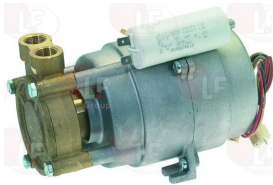

EMMEPI 20160016

EMMEPI 8C0147

3068079 CAPACITOR ELECTRICAL 8µF
450V 50/60Hz - ø 30x71 mm