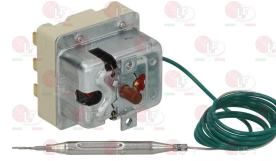

EMMEPI 22100002

EMMEPI 809257

3444084 THREE-PHASE THERMOSTAT 35-85°C
capillary 900 mm
bulb with counterboring $\varnothing$ 9.52x85 mm
10A 400V
D shaft $\varnothing$ 6x4.6 mm