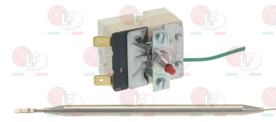

EMMEPI 808572

EMMEPI 809256

3744074 SINGLE-PHASE THERMOSTAT 120°C
covered capillary 850 mm
covered capillary length 850 mm - 16A 250V
bulb $\varnothing$ 6x130 mm