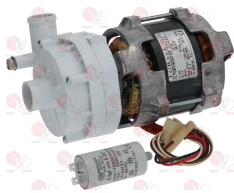

EMMEPI 8C0128

3068010 CAPACITOR DUCATI ENERGIA 6,3 μ F
450V 50/60Hz
operating temperature -25 +85°C
lead connection 6.35x0.8 mm
 $\varnothing$ 32xh55 mm