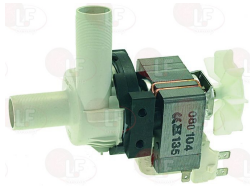

EMMEPI 809563

EMMEPI 809735

3122443 DRAIN PUMP PLASET 54471
inlet external $\varnothing$ 30 mm - outlet external $\varnothing$ 22 mm
230V 50Hz 22W