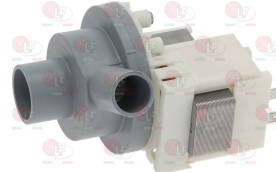

Drain pumps

3122404 DRAIN PUMP HANNING BE28B4-178
100W 230V 50Hz
external inlet \varnothing 30 mm - external outlet \varnothing 24 mm

EMMEPI 809563

EMMEPI 809735

5067982 DRAIN PUMP HANNING DP020-052
inlet \varnothing external 30 mm - outlet \varnothing external 22 mm
220/240V 50Hz 25W