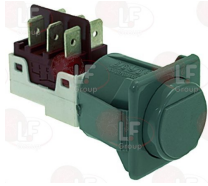

EMMEPI 00079656

Switches

3319201 BIPOLAR CHANGE OVER SWITCH 1 POSITION
16(4)A/250V
mounting hole 28x28 mm

EMMEPI 28160273
EMMEPI 809336

EMMEPI 8C0657

EMMEPI 809267

3319080 HOUSING FOR PUSH-BUTTON GREY
mounting hole 28x28 mm - for push-button \varnothing 23 mm