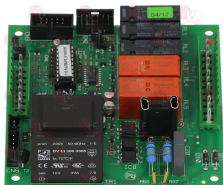

EMMEPI 25192225

3390318 ELECTRONIC BASE BOARD
coil 230V 50/60Hz

EMMEPI 25192040

7100843 FLAT CABLES 10 POLES 2600 mm