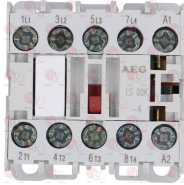

Contactors

3446223 CONTACTOR AEG LS02K400
6A 400V 2.2Kw - coil 230V 50/60Hz
4 normally open contacts