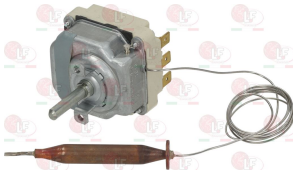

EMMEPI 8C1134

Tubing and hoses

3248189 HOSE FOR DRAIN PUMP
 internal \varnothing 26 mm

EMMEPI 903691

3248059 INLET HOSE
 internal \varnothing 70 mm
 length 260 mm

EMMEPI 00052900

EMMEPI 8C1679

3248129 INLET HOSE
 internal \varnothing 50 - length 150 mm