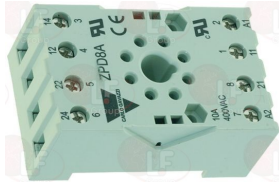

Relays

3351076 MICRO RELAY OCTAL BASE
for Dishwasher (ELVIOMEX-ALFA) KNOSSOS122
for Glasswasher/Cupwasher (ELVIOMEX-ALFA)
VERGINA840

ELVIOMEX-ALFA HLE.00.00034

ELVIOMEX-ALFA 003.00.00034

3351151 POWER RELAY FINDER 60.12.8.230.0040
230V 50/60Hz
2 changeover contacts 10A
with test push-button and mechanical indicator
for Dishwasher (ELVIOMEX-ALFA) KNOSSOS122
for Glasswasher/Cupwasher (ELVIOMEX-ALFA)
VERGINA840