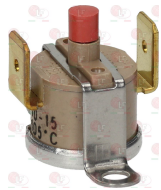

Suitable universal spare parts may not be included

Contact thermostats

3443032 CONTACT THERMOSTAT 105°C 15A 250V
 with manual reset - for boiler
 for all models
 for Dishwasher (ELVIOMEX-ALFA)
 for Dishwasher (ELVIOMEX-ALFA) VERGINA50