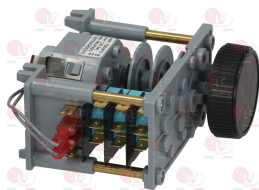

Suitable universal spare parts may not be included

Contact thermostats

3443032 CONTACT THERMOSTAT 105°C 15A 250V
 with manual reset - for boiler
 for all models
 for Dishwasher (ELVIOMEX-ALFA)
 for Dishwasher (ELVIOMEX-ALFA) VERGINA50

ELVIOMEX-ALFA HLE.00.00056

ELVIOMEX-ALFA 003.00.00056

Controllers and changeover switches

3322206 PROGRAMMER 79003F3 3 CAMS
 cycle 120 seconds
 230V 50Hz
 complete with knob
 for all models
 for Dishwasher (ELVIOMEX-ALFA)

3122748 ELECTRIC PUMP FIR 1241DX 1.50HP
inlet external \varnothing 63 mm - outlet external \varnothing 54 mm
1.50HP 220/400V 50Hz 4.8/2.8A - Rpm 2800
flow rate 625 L/min
for Dishwasher hood type (ELVIOMEX-ALFA) TURBO1500

ELVIOMEX-ALFA HLE.00.00060

ELVIOMEX-ALFA 003.00.00060

Suitable for:

3122108 ELECTRIC PUMP FIR 3911SX 0.75HP
inlet external \varnothing 45 mm - outlet external \varnothing 40 mm
0.75HP 230V 50Hz 4A - Rpm 2800
capacitor 12.5 μ f - flow rate 270 L/min
for Dishwasher (ELVIOMEX-ALFA) KNOSSOS122