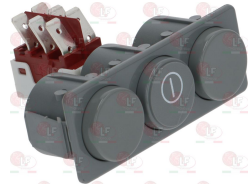

ELFRAMO 28160020

Suitable for:

- 3319080 HOUSING FOR PUSH-BUTTON GREY**
 mounting hole 28x28 mm - for push-button \varnothing 23 mm

ELFRAMO 28160198

- 3319205 SWITCH BLOCK WITH BIPOLAR CHANGEOVER SW.**
 16(4)A/250V
 for Dishwasher (ELFRAMO) D30
 for Glasswasher/Cupwasher (ELFRAMO) BD11 - BD13