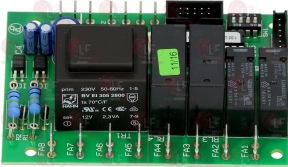

ELFRAMO 25192020

3390339 DISPLAY BOARD FOR DIGITAL THERMOMETER
for Dishwasher hood type (ELFRAMO) C34 - C44 - C66
for Glasswasher/Cupwasher (ELFRAMO) BD47