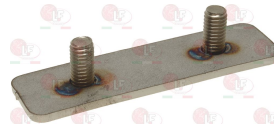

ELFRAMO 00065816

3250065 HOOD LIFTING SPRING \varnothing 25x580 mm
for mod. C44-66

ELFRAMO 00018056

5045812 REEL SPRINGS SR16+17
for Dishwasher pull-through (ELFRAMO)
since 1/09/06 ETS15

ELFRAMO 00090980

5032343 COUNTERPLATE SPRING HOOKING
for Dishwasher pull-through (ELFRAMO) - Series ETE
ETS15