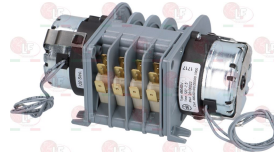

ELFRAMO 26100022

3322144 CONTROLLER 4905DV 5 CAMS

1st cycle 72 seconds
2nd cycle 288 seconds
230V 50/60Hz
for Dishwasher (ELFRAMO) D120 - D40 - D80F
for Dishwasher hood type (ELFRAMO) C33 - C44 - C66