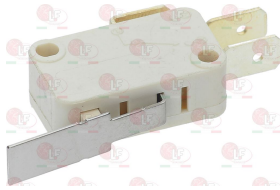

ELFRAMO 25240003

Suitable for:

ELFRAMO

Suitable for:

Microswitches, mechanical

3240144 MICROSWITCH BITRON TYPE S16
 16A 250V
 for Dishwasher (ELFRAMO) D40 - D80
 for Glasswasher/Cupwasher (ELFRAMO) BD14
 for Dishwasher hood type (ELFRAMO) CE24 - C34
 C44 - C66