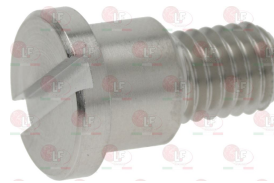

ELFRAMO 00013785

3346028 THROTTLE GUARD WHEEL
for Dishwasher (ELFRAMO) D40 - D80 - D80F
for Glasswasher/Cupwasher (ELFRAMO) BD14 - BD22
D40I

ELFRAMO 00013907

Hose-end fittings

7102144 FITTING ANGLED WITH HOSE-END
thread connection 1/2" F - hose-end fittings \varnothing 13 mm
for Dishwasher hood type (ELFRAMO) CE24 - C34DGT
C44DGT - C66DGT