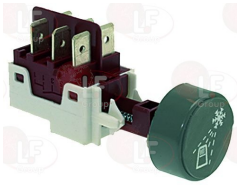

ELFRAMO 28160198

3319202 COLD RINSE SWITCH DOMINO
16(4)A/250V
for Glasswasher/Cupwasher (ELFRAMO) BD11 - BD13