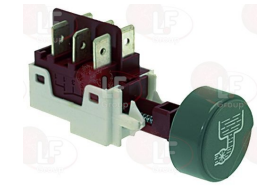

ELFRAMO 28160022

3319080 HOUSING FOR PUSH-BUTTON GREY
mounting hole 28x28 mm - for push-button ø 23 mm

ELFRAMO 28160198

3319577 PUSH-BUTTON ROUND GREY ø 23 mm "DRAIN"

ELFRAMO 28160202

3319203 DRAIN PUMP SWITCH DOMINO
16(4)A/250V
for Glasswasher/Cupwasher (ELFRAMO) BD11 - BD13
BD22