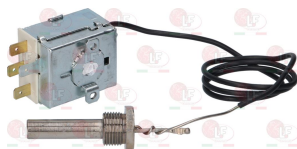

ELFRAMO 22180004

Suitable for:

ELFRAMO

Suitable for:

3444213 SINGLE-PHASE THERMOSTAT 55°C
 automatic reset
 capillary length covered 610 mm - 15A 250V
 button bulb \varnothing 9.5x47 mm
 thread fitting \varnothing 16.5 mm
 for Dishwasher (ELFRAMO) BE50 - D120 - D30 - D40
 D80
 for Dishwasher hood type (ELFRAMO) C33 - C44 - C66
 for Glasswasher/Cupwasher (ELFRAMO) BD11 - BD13
 BD14 - BD22
 for Pan/utensilwashing machines (ELFRAMO) LP130
 LP70
 for Glasswasher/Cupwasher (ELFRAMO) BD46 - BD47
 BE50