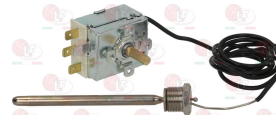

ELFRAMO 00057200

ELFRAMO 32110001

Thermostats

3444579 BULB HOLDING CLIP \varnothing 8.5 mm
for heating element thermostat

ELFRAMO 00032349

3444211 SINGLE-PHASE THERMOSTAT 0-90°C
covered capillary 1000 mm
bulb \varnothing 6.5x100 mm.
with adapter nipple gland \varnothing 3/8
15A 250V
D shaft \varnothing 6x4.6 mm
for Dishwasher (ELFRAMO) MRS400 - MR1200 - MR600
MR800 - SQ120 - SQ160 - SQ240 - SQ60 - SQ885
for Dishwasher conveyor type (ELFRAMO) - Series EN
for Dishwasher hood type (ELFRAMO) EC1200 - EC800
MRC1100 - MRC1400 - MRC800
for Glasswasher/Cupwasher (ELFRAMO) SQ42 - SQ48
SQ55
for Pan/utensilwashing machines (ELFRAMO) LP130
LP70