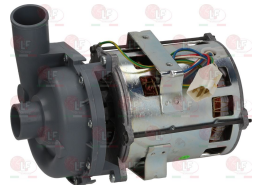

3122572 ELECTRIC PUMP IS 2/123/FA30 0.80HP
 inlet external \varnothing 38 mm - outlet external \varnothing 39 mm
 590W 230V 50Hz 3A - Rpm 2750
 capacitor 10 μ F
 for Dishwasher (ELFRAMO) BE50

ELFRAMO 20160042