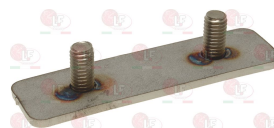

ELFRAMO 00090420