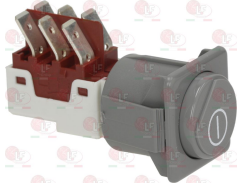

Suitable for:

5055559 CHANGE-OVER SWITCH BIPOLAR
mounting hole 28x28 mm - PUSH-BUTTON ø 23 mm
for Dishwasher (ELFRAMO)
since 1/10/10 BE50
for Glasswasher/Cupwasher (ELFRAMO)
since 1/10/10 BE35 - BE40

ELFRAMO 28160053

Suitable for:

3319678 BUTTON ROUND GREY ø 23 mm ON/OFF
for Dishwasher (ELFRAMO) BE35