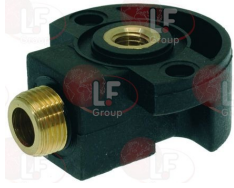

Suitable for:

3743719 SUPPORT FOR TOP RINSE MANIFOLD
for Glasswasher/Cupwasher (ELFRAMO) BD11 - SQ42
SQ48 - SQ55