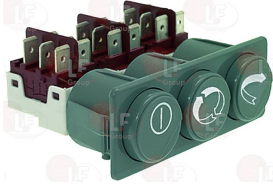

Suitable for:

3319335 DOMINO BUTTON 3 POSITIONS
for Dishwasher (ELFRAMO) D80F