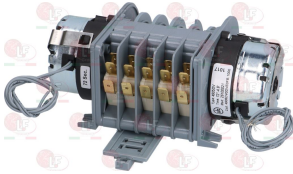

ELFRAMO 26100021

3322186 CONTROLLER 600/645/5245 4 CAMS

230V 50/60Hz
for Dishwasher (ELFRAMO) SQ60
for Glasswasher/Cupwasher (ELFRAMO) SQ42 - SQ48
SQ55