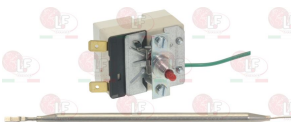

Thermostats

3444579 BULB HOLDING CLIP $\varnothing$ 8.5 mm
for heating element thermostat

ELFRAMO 00032349

3444211 SINGLE-PHASE THERMOSTAT 0-90°C
covered capillary 1000 mm
bulb $\varnothing$ 6.5x100 mm.
with adapter nipple gland $\varnothing$ 3/8
15A 250V
D shaft $\varnothing$ 6x4.6 mm
for Dishwasher (ELFRAMO) MRS400 - MR1200 - MR600
MR800 - SQ120 - SQ160 - SQ240 - SQ60 - SQ885
for Dishwasher conveyor type (ELFRAMO) - Series EN
for Dishwasher hood type (ELFRAMO) EC1200 - EC800
MRC1100 - MRC1400 - MRC800
for Glasswasher/Cupwasher (ELFRAMO) SQ42 - SQ48
SQ55
for Pan/utensilwashing machines (ELFRAMO) LP130
LP70

ELFRAMO 00003170
ELFRAMO 5715

ELFRAMO 00057150

ELFRAMO 22180001

3744074 SINGLE-PHASE THERMOSTAT 120°C
covered capillary 850 mm
covered capillary length 850 mm - 16A 250V
bulb $\varnothing$ 6x130 mm
for Dishwasher conveyor type (ELFRAMO) - Series EN
for Dishwasher pull-through (ELFRAMO) - Series ET
for Dishwasher pull-through (ELFRAMO) ETS15

ELFRAMO 22170002

3444243 SINGLE-PHASE THERMOSTAT 35-93°C
covered capillary 1000 mm
bulb $\varnothing$ 6x125 mm
D-shaped pin $\varnothing$ 6x4.6 mm
for boiler setting
for Dishwasher (ELFRAMO) BE50 - D30 - D40 - D80F
for Dishwasher hood type (ELFRAMO) C33 - C44 - C66
for Glasswasher/Cupwasher (ELFRAMO) BD11 - BD13
BD14 - BD22 - B11 - B14 - B15
for Dishwasher (ELFRAMO) BE40
for Dishwasher hood type (ELFRAMO) CE24 - C34
for Glasswasher/Cupwasher (ELFRAMO) BE35 BD46
BD47

ELFRAMO 22180004