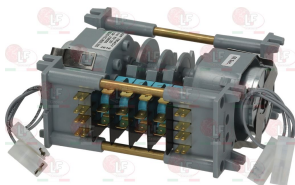

ELETTROBAR 73350

ELETTROBAR 80350

3454072 CONTACTOR SIEMENS 3RT2017-1AB01
 12A 400V 5.5Kw - coil 24V 50/60Hz
 3 contacts NO
 1 NO auxiliary contact

ELETTROBAR DTC250

ELETTROBAR 927051

ELETTROBAR 927160

3454030 CONTACTOR SIEMENS 3RT2024-1AL20
 12A 400V 5.5Kw - coil 230V 50/60Hz
 3 contacts NO
 1 auxiliary contact NO
 1 auxiliary contact NC
 for Dishwasher pull-through (ELETTROBAR) RIVER150

ELETTROBAR C.80351

ELETTROBAR 80351

Controllers and changeover switches

3322613 CONTROL SELECTOR 7804DV 4 CAMS
 1st cycle 60 seconds
 2nd cycle 20 minutes
 230V 50/60Hz
 2 motors
 for Dishwasher (ELETTROBAR) E46 - E50 - E51 - E52
 460F
 for Glasswasher/Cupwasher (ELETTROBAR) 460FD