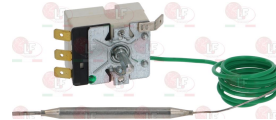

ELETTROBAR REB236046

ELETTROBAR 236046

3444014 SINGLE-PHASE THERMOSTAT 30-90°C
capillary 1250 mm
bulb $\varnothing$ 6x110 mm
16A 250V