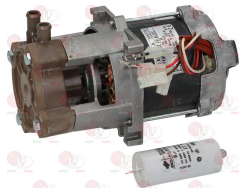

ELETTROBAR DPE125RRID

ELETTROBAR DPE127

ELETTROBAR REB130127

ELETTROBAR REB130129

ELETTROBAR 130127

ELETTROBAR 130143

Electrical cables

3050150 POWER SUPPLY CABLE 3x1.5 mm²
with plug SCHUKO
overall length 2500 mm