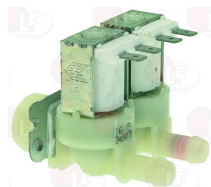

Suitable for:

3120556 SOLEN. VALVE ELBI TYPE 349 2 WAY 180°
230V 50/60Hz - max. temperature 90°C
inlet 3/4" - two outlets ø 10.5 mm
1 outlet with red adjuster 0.5 L/min