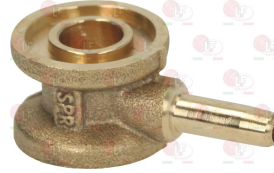

Suitable for:

3060601 AIR CHAMBER COMPLETE 85x20x80 mm
with two O-ring gaskets, bajo bolt and
hose end fitting $\varnothing$ 5 mm
for Dishwasher (ELETTROBAR) E52
for Glasswasher/Cupwasher (ELETTROBAR) S621 - S624
S626 - S634 - S636 - 22F
for Glasswasher/Cupwasher (ELETTROBAR) 22F

ELETTROBAR REB984001
ELETTROBAR 984001

ELETTROBAR REB984003
ELETTROBAR 984003

ELETTROBAR 107002

Suitable for:

3060602 HOSE-END FITTING FOR AIR CHAMBER
hose end fitting $\varnothing$ 6 mm
for Glasswasher/Cupwasher (ELETTROBAR) 22F
for Glasswasher/Cupwasher (ELETTROBAR) 22F

ELETTROBAR REB468053

ELETTROBAR 468053

1186318 O-RING 03043 EPDM
ring thickness 2.62 mm - internal $\varnothing$ 10.78 mm
for Glasswasher/Cupwasher (ELETTROBAR) S621 - S636
22F
for Glasswasher/Cupwasher (ELETTROBAR) 22F

ELETTROBAR CGR3043

ELETTROBAR REB456006

ELETTROBAR 456006

3060603 RETAINING BOLT FOR FITTING
for Glasswasher/Cupwasher (ELETTROBAR) 22F
for Glasswasher/Cupwasher (ELETTROBAR) 22F

ELETTROBAR REB486002

ELETTROBAR 486002

3060126 AIR CHAMBER 65X22 mm
hose end fitting $\varnothing$ 6 mm
for Dishwasher (ELETTROBAR) RIVER50
for Glasswasher/Cupwasher (ELETTROBAR) RIVER40
for Dishwasher (ELETTROBAR) TT820WK

ELETTROBAR 107012

ELETTROBAR 70600

5034334 GASKET FOR AIR CHAMBER
external $\varnothing$ 33 mm - thickness 2.4 mm
for Dishwasher hood type (ELETTROBAR) NIAGARA381
RIVER282
for Pan/utensilwashing machines (ELETTROBAR)
RIVER298

ELETTROBAR 437098

5034335 NUT PLASTIC GREY 3/4"
for Dishwasher hood type (ELETTROBAR) NIAGARA381
RIVER282
for Pan/utensilwashing machines (ELETTROBAR)
RIVER298

ELETTROBAR 417120