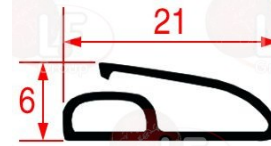

ELETTROBAR REB437075

ELETTROBAR 437075

6437103 GASKET HOLDER 555x400 mm
for Dishwasher (ELETTROBAR) NIAGARA251
NIAGARA261 - PLUVIA260