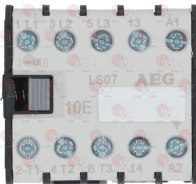

ELETTROBAR 926147

3446562 CONTACTOR LOVATO BF0901A
coil 9A 230V 50/60Hz 4.2Kw
3 normally open contacts
1 normally closed auxiliary contact