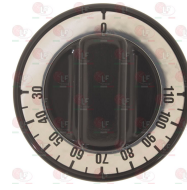

ELETTROBAR

3241855 BLACK KNOB $\varnothing$ 70 mm 30-110°C
D-shaped hole 6x4.6 mm