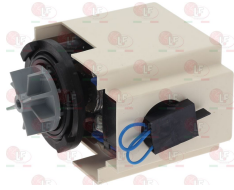

Suitable for:

Suitable for:

3122828 DRAIN PUMP GRE 100W 220V 50Hz
without pump housing
for Glasswasher/Cupwasher (ELETTROBAR) CLEAN3

ELETTROBAR REB130112

ELETTROBAR 130112

3122833 DRAIN PUMP H-21 100W 230V 50Hz
inlet internal $\varnothing$ 26 mm outlet internal $\varnothing$ 22 mm
for Glasswasher/Cupwasher (ELETTROBAR) 21F - 21FD
21R - 21RD - 25F - 25FD - 25R - 25RD - 30F
30FD - 30R - 30RD - 31F - 31FD - 31R - 31RD