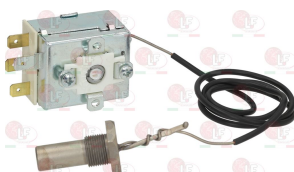

ELETTROBAR DRT141

ELETTROBAR 926196

ELETTROBAR 926259

3186612 GASKET FLAT ASBESTOS FREE $\varnothing$ 20x14x2 mm
for thermostat bulb