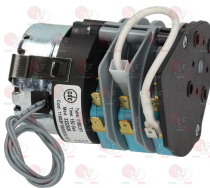

ELETTROBAR REB238053
ELETTROBAR 238026
ELETTROBAR 238041
ELETTROBAR 238053

ELETTROBAR 238007
ELETTROBAR 238033
ELETTROBAR 238042

ELETTROBAR 238012
ELETTROBAR 238036
ELETTROBAR 238046.AG

3322611 CONTROLLER 7804DV 4 CAMS

1st cycle 6 seconds
2nd cycle 180 seconds
230V 50/60Hz
3 motors
for Dishwasher (ELETTROBAR) 500F - 500FD