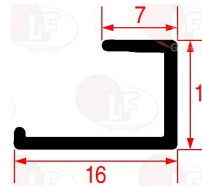

ELETTROBAR REB437057

ELETTROBAR 437057

6437058 DOOR GASKET 430 mm
profile dimensions 16x11 mm
for Glasswasher/Cupwasher (ELETTROBAR) E40 - 40F
400