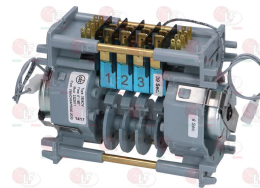

ELETTROBAR 238061