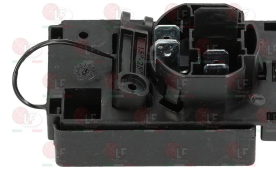

ELETTROBAR 921044

Suitable for:

7151084 **TERMINAL BLOCK 3P W/CABLE FIXING AND LID**
mod. PA244S - dimensions 60x40 mm