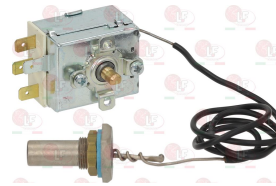

ELETTROBAR RTBF800152

3444602 SINGLE-PHASE THERMOSTAT 0-85°C
for tank
covered capillary 600 mm
button bulb $\varnothing$ 14x31 mm
16A 250V
D shaft $\varnothing$ 6x4.6 mm
for Glasswasher/Cupwasher (ELETTROBAR) S621 - S623
S624 - S626 - S631 - S633 - S634

ELETTROBAR 236003

ELETTROBAR 236014

3444211 SINGLE-PHASE THERMOSTAT 0-90°C
covered capillary 1000 mm
bulb $\varnothing$ 6.5x100 mm.
with adapter nipple gland $\varnothing$ 3/8
15A 250V
D shaft $\varnothing$ 6x4.6 mm