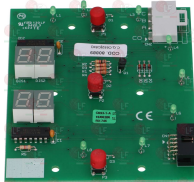

ELETTROBAR 215032-4

3390210 CONTROL BOARD
dimensions 97x120 mm
for Dishwasher hood type (ELETTROBAR)

6080934 FLAT CABLES 10 POLES 730 mm
for Dishwasher hood type (ELETTROBAR) NIAGARA281

ELETTROBAR DES101