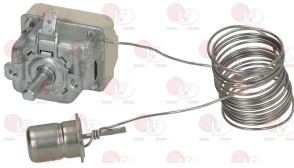

ELETTROBAR CGR2025

ELETTROBAR 456060

Suitable for:

ELETTROBAR

3444049 SINGLE-PHASE THERMOSTAT 30-90°C

capillary 1700 mm
button bulb \varnothing 15x20 mm
16A 250V
D shaft \varnothing 6x4.6 mm

ELETTROBAR 236002