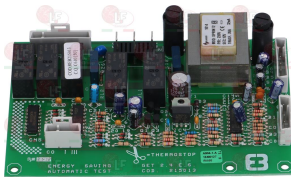

ELETTROBAR CN7

3390601 CIRCUIT BOARD
for Dishwasher (ELETTROBAR) 50F - 50FD
for Glasswasher/Cupwasher (ELETTROBAR) 35F - 35FD
35R - 35RD - 40F - 40FD - 40R - 40RD

ELETTROBAR REB215013

ELETTROBAR 215013

3390602 TEMPERATURE PROBE