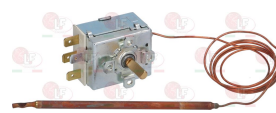

ELETTROBAR

3444004 THERMOSTAT SINGLE-PHASE TR2 0-90°C

D-shaped pin $\varnothing$ 6x4.6 mm
capillary length 1500 mm - 15A 250V
bulb $\varnothing$ 6.5x95 mm