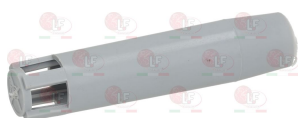

ELETTROBAR REB142014

ELETTROBAR 142014

3448616 OVERFLOW PIPE $\varnothing$ 22x165 mm
made of plastic
for Glasswasher/Cupwasher (ELETTROBAR) 40F - 40FD
40R - 40RD - 400F - 400FD - 400R - 400RD