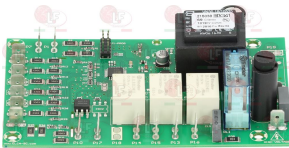

ELETTROBAR DES101

ELETTROBAR 80889

ELETTROBAR 80900

ELETTROBAR DWS90

ELETTROBAR 80934

5054819 ELECTROMECHANICAL BOARD MWASH
dimensions 133x82 mm
for Dishwasher (ELETTROBAR) E500 - FAST160
FAST161D
for Dishwasher hood type (ELETTROBAR) PLUVIA280