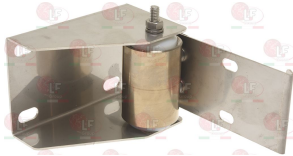

ELETTROBAR 77560

5062744 SUPPORT STAIN. STEEL FOR DOOR SPRINGS
fastening base 95x65 mm
for Dishwasher pull-through (ELETTROBAR)
NIAGARA2150 - NIAGARA2154 - NIAGARA2156