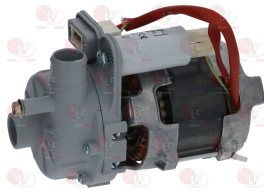

ELETTROBAR 130148

3068010 CAPACITOR DUCATI ENERGIA 6,3µF
450V 50/60Hz
operating temperature -25 +85°C
lead connection 6.35x0.8 mm
ø 32xh55 mm

ELETTROBAR 206009

3068097 CAPACITOR ELECTRICAL 6.3µF
450V 50/60Hz - ø 30xh51 mm