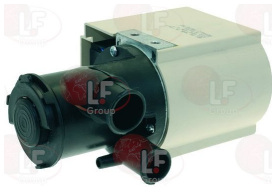

ELETTROBAR 80117

Suitable for:

Suitable for:

3122828 DRAIN PUMP GRE 100W 220V 50Hz
without pump housing
for Glasswasher/Cupwasher (ELETTROBAR) CLEAN3

ELETTROBAR REB130112

ELETTROBAR 130112

3122833 DRAIN PUMP H-21 100W 230V 50Hz
inlet internal \varnothing 26 mm outlet internal \varnothing 22 mm
for Glasswasher/Cupwasher (ELETTROBAR) 21F - 21FD
21R - 21RD - 25F - 25FD - 25R - 25RD - 30F
30FD - 30R - 30RD - 31F - 31FD - 31R - 31RD