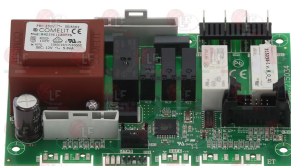

ELETTROBAR REB231006

ELETTROBAR 231006

5061836 CIRCUIT BOARD
dimensions 137x80 mm
for Dishwasher hood type (ELETTROBAR) FAST180

ELETTROBAR 215034-5

5074837 CIRCUIT BOARD
dimensions 135x85 mm

ELETTROBAR 215034-1