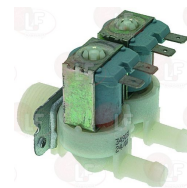

ELETTROBAR DEV32416

ELETTROBAR 927001