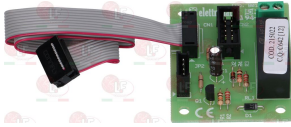

Suitable for:

Suitable for:

1. **3390191 SUPPLEMENTARY CIRCUIT BOARD**
   for Dishwasher pull-through (ELETTROBAR) RIVER150
   RIVER152 - RIVER154

ELETTROBAR 215022

1. **3319253 4 BUTTONS 2 DISPLAY BOARD NEW MODEL**
   totally interchangeable with the old model
   dimensions 285x35 mm
   for Dishwasher (ELETTROBAR) MISTRAL51 - NIAGARA51
   RIVER50 - RIVER50D - RIVER61 - RIVER71
   for Dishwasher hood type (ELETTROBAR) RIVER80
   RIVER81 - RIVER82
   for Glasswasher/Cupwasher (ELETTROBAR) MISTRAL40
   NIAGARA35 - NIAGARA40 - NIAGARA45 - RIVER40
   RIVER43 - RIVER48
   for Pan/utensilwashing machines (ELETTROBAR) U60E

ELETTROBAR 227059

ELETTROBAR 227084

1. **3319250 FLAT CABLES 10 POLES 2300 mm**
   for Dishwasher (ELETTROBAR) MISTRAL51 - NIAGARA51
   RIVER50 - RIVER50D - RIVER61
   for Glasswasher/Cupwasher (ELETTROBAR) MISTRAL40
   NIAGARA35 - NIAGARA40 - NIAGARA45 - RIVER48