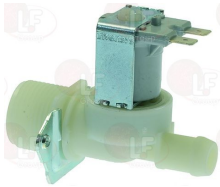

Suitable for:

3120612 SOLENOID VALVE L145R2 1"FF 24V
for steam
normally closed (ex L142 M2)
max. temperature 175°C
max. differential pressure 12 bar
coil 24V 50Hz

ELETTROBAR /COM120163

Suitable for:

3120261 SOLENOID VALVE MÜLLER 1 WAY 180°
220/240V 50/60Hz - max. temperature 90°C
inlet 3/4" - outlet ø 10.5 mm

ELETTROBAR DEV1

3120399 SOLENOID VALVE ROBERTSHAW 1 WAY 180°
12V 50/60Hz - max temperature 90°C
inlet 3/4" - outlet ø 13.5 mm
operating pressure from 0.2 to 10 bar

ELETTROBAR

3120517 SOLENOID VALVE SIRAI 2 WAYS 24V 50HZ
L140B5 - fittings ø 1/2"FF - max 16 bar
for water - NC
max temperature 100°C
coil Z615A 24V 50Hz

ELETTROBAR /ELF231402

6240020 SOLENOID VALVE SWITCHOVER 3-WAY
230V 50/60Hz - max. temperature 90°C
3 outlets ø 10.5 mm
for Dishwasher (ELETTROBAR) NIAGARA251
NIAGARA261

ELETTROBAR 240020

3120414 SOLENOID VALVE T&P 3-WAY 180°
230V 50/60Hz - max. temperature 90°C
inlet 3/4" with flowrate adjuster 10 L/min
three ø 10.5 mm outlets

ELETTROBAR /ELF120003

ELETTROBAR DEV37

ELETTROBAR VEV3T

3120554 SOLENOID VALVE VE123 1/2"FF
coil 24V 50/60Hz 9W

ELETTROBAR DEV24

ELETTROBAR 927142