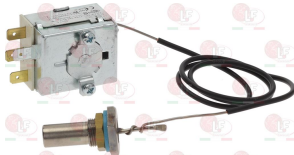

Suitable for:

Suitable for:

Thermostats

3444604 SET TEMPERATURE THERMOSTAT F/TANK 53°C
preset temperature
covered capillary 600 mm
button bulb $\varnothing$ 14x31 mm
16A 250V
for Dishwasher (ELETTROBAR) E46 - E50 - E51 - E52
E55 - 510F
for Glasswasher/Cupwasher (ELETTROBAR) E45
for Dishwasher (ELETTROBAR) E35H

ELETTROBAR REB236023
ELETTROBAR 236014

ELETTROBAR REB236042
ELETTROBAR 236023

ELETTROBAR 236003
ELETTROBAR 236042

3186612 GASKET FLAT ASBESTOS FREE $\varnothing$ 20x14x2 mm
for thermostat bulb