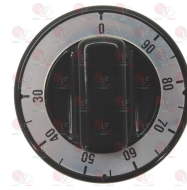

ELETTROBAR

3241853 BLACK KNOB \varnothing 70 mm 30-90°C
D-shaped hole 6x4.6 mm

ELETTROBAR

3241402 KNOB BLACK \varnothing 70 mm
D-shaped hole 6x4.6 mm
for thermostat, selector switch, timer,
program switch, energy regulator