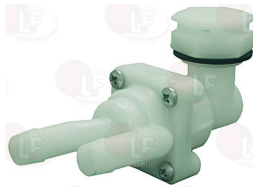

ELETTROBAR 437080

3523601 NON-RETURN VALVE
for Dishwasher (ELETTROBAR) E55 - E65S - RIVER50
RIVER61 - RIVER71
for Dishwasher hood type (ELETTROBAR) RIVER80
RIVER81 - RIVER82
for Dishwasher pull-through (ELETTROBAR) CLEAN160
CLEAN220 - CLEAN270
for Glasswasher/Cupwasher (ELETTROBAR) E35 - E40
E45 - MISTRAL40 - NIAGARA35 - NIAGARA40
NIAGARA45 - RIVER48
for Pan/utensilwashing machines (ELETTROBAR) U60