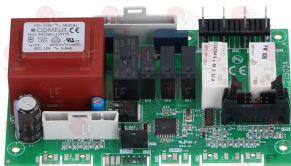

ELETTROBAR REB231006

ELETTROBAR 231006

5061836 CIRCUIT BOARD
dimensions 137x80 mm
for Dishwasher hood type (ELETTROBAR) FAST180