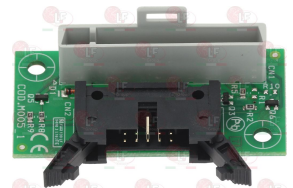

ELETTROBAR 203424

7110111 BOARD MECHANICAL INTERFACE
dimensions 60x30 mm
for Dishwasher (ELETTROBAR) FAST 160-2