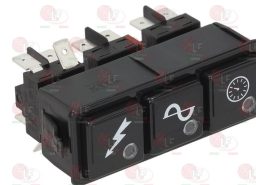

ELETTROBAR DEP49

ELETTROBAR DEP61

ELETTROBAR 926190