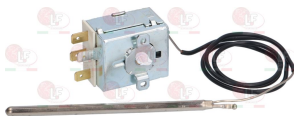

ELETTROBAR REB236043
ELETTROBAR 236043

ELETTROBAR 236022

ELETTROBAR 236027

3444613 SINGLE-PHASE THERMOSTAT FOR TANK 60°C
15A 250V
covered capillary 600 mm
button bulb $\varnothing$ 14 mm
for Dishwasher (ELETTROBAR) E60 - E65
for Dishwasher hood type (ELETTROBAR) E100 - E110
E120
for Pan/utensilwashing machines (ELETTROBAR) U61
U61H