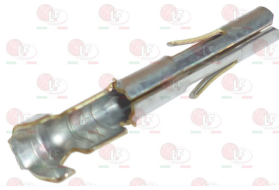

ELETTROBAR 81001

Suitable for:

3390036 SET OF 2 TEMPERATURE PROBES GET-5
bulb \varnothing 5x30 mm
length 350 mm
for tank and boiler

ELETTROBAR DWS100

ELETTROBAR 231014

ELETTROBAR 231016

5037825 SPIKE FOR CONNECTOR (GET5)
for Glasswasher/Cupwasher (ELETTROBAR) MISTRAL40
NIAGARA35 - NIAGARA40 - NIAGARA45