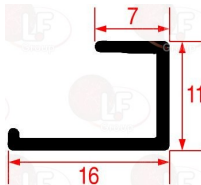

ELETTROBAR REB437058

ELETTROBAR 437058

3786037 DOOR GASKET 567 mm
for 050F-050FP
profile dimensions 32x7 mm
for Dishwasher (ELETTROBAR) E50 - E51