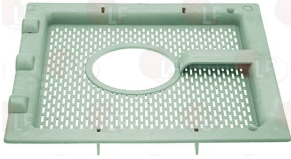

ELETTROBAR 80159

6121111 TANK FILTER 246x265 mm

for Dishwasher (ELETTROBAR) E55

ELETTROBAR 121111

ELETTROBAR

Suitable for:

3160619 WASH TANK FILTER \varnothing 245x245 mm WITH HOLE
in plastic
for Dishwasher (ELETTROBAR) E52
for Glasswasher/Cupwasher (ELETTROBAR) 22F - 22R