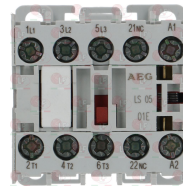

ELETTROBAR

3351209 CONTACTOR AEG LS05 9A 230V 4Kw
coil 230V 50/60Hz
3 normally open contacts
1 normally closed auxiliary contact

ELETTROBAR DTC112

ELETTROBAR REB229032

ELETTROBAR 229010

ELETTROBAR 229011

ELETTROBAR 229019