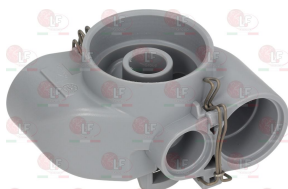

6129068 RINSE/WASH ARM BOSS

for Dishwasher (ELETTROBAR) E55
for Dishwasher hood type (ELETTROBAR) NIAGARA281
PLUVIA280

ELETTROBAR 129068

3743295 ST.STEEL WASH ARM ASSEMBLY INOX 510 mm

complete with sliding bushing
for Dishwasher (ELETTROBAR) E55 - RIVER54
for Glasswasher/Cupwasher (ELETTROBAR) RIVER48