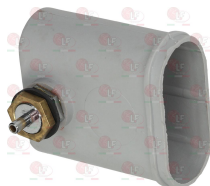

ELETTROBAR REB437019

ELETTROBAR 437019

3060018 AIR CHAMBER COMPLETE 75x40x80 mm
hose end fitting $\varnothing$ 5.5 mm
complete with flat gasket and fastening nut