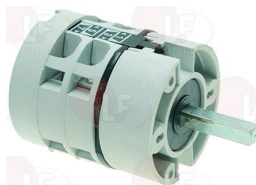

ELETTROBAR /ELF100102

3059011 SELECTOR SWITCH 3-POLE
contact capacity 16A 380V - max 60/75°C
square shaft 5x5 mm