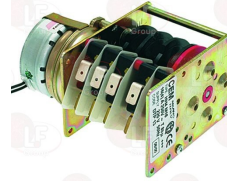

ELETTROBAR

3322017 CONTROLLER HFD4M16 4 CAMS

270 seconds cycle
220/240V 50/60Hz
D-shaped pin ø 6x4.6 mm

ELETTROBAR DTP15

3322016 CONTROLLER HH4M16 4 CAMS

270 seconds cycle
rinse 16 seconds
220/240V 50/60Hz
anticlockwise rotation
without pin