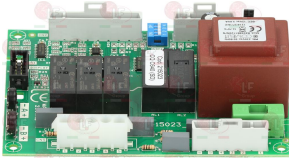

Suitable for:

ELETTROBAR

3390034 CIRCUIT BOARD
without EPROM
dimensione 135x100 mm
for Dishwasher (ELETTROBAR) MISTRAL51 - NIAGARA51
RIVER50 - RIVER61 - RIVER70
for Dishwasher hood type (ELETTROBAR) RIVER78
RIVER80 - RIVER81 - RIVER82
for Glasswasher/Cupwasher (ELETTROBAR) MISTRAL40
NIAGARA35 - NIAGARA40 - NIAGARA45 - RIVER40
RIVER43