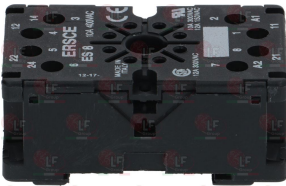

6927103 REDUCER MVF-49A 1/45

ELETTROBAR DPR14

ELETTROBAR 927103

Relays

3351154 BASE OCTAL ES8 10A 400V
8 poles

ELETTROBAR DEZ3

ELETTROBAR 927045

3351095 POWER RELAY FINDER 60.12.8.024.0040
2 exchange contacts 10A - coil 24Vac 50/60Hz
with test push-button and mechanical indicator