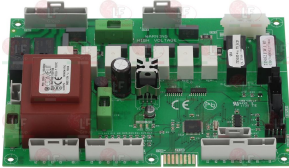

5066862 EXPANSION MODULE CABLE 190 mm

ELETTROBAR 203424

Suitable for:

5034115 SUPPORT FEET CIRCUIT BOARD

ELETTROBAR

Suitable for:

ELETTROBAR CWP2

7109764 CIRCUIT BOARD
dimensions 178x127 mm