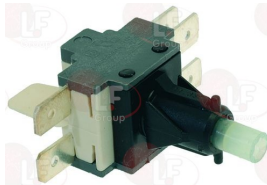

ELETTROBAR 226041

3319181 START SWITCH DOMINO
 mounting hole 28x28 mm

ELETTROBAR /ELF160020

3319080 HOUSING FOR PUSH-BUTTON GREY
 mounting hole 28x28 mm - for push-button ø 23 mm

ELETTROBAR 226094

5020280 SWITCH CHANGE-OVER 2-POLE
 for Dishwasher hood type (ELETTROBAR)
 since 1/01/92
 till 31/12/06 E78
 for Dishwasher (ELETTROBAR)
 since 1/01/92
 till 31/12/06 E78