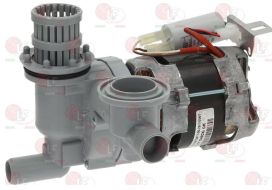

Suitable for:

3122196 ELECTRIC PUMP LGB W 210SX 0.32HP
with manifold and filter
0.32HP 230V 50Hz 1.1A - Rpm 2800
capacitor 6.3 µf
for Glasswasher/Cupwasher (ELETTROBAR) E40