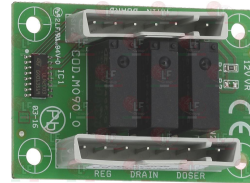

ELETTROBAR 73055

Electronic boards

5058739 BOARD GET50.1 LA500 BASE
 dimensions 136x80 mm
 for Dishwasher (ELETTROBAR) FAST 161-2

ELETTROBAR 215034

ELETTROBAR 215034-3

5061837 CIRCUIT BOARD
 dimensions 60x40 mm
 for Dishwasher (ELETTROBAR) FAST 161-2