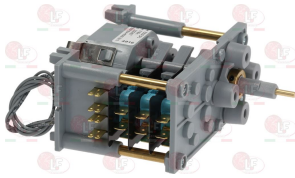

1st cycle 6 seconds
2nd cycle 180 seconds
230V 50/60Hz
3 motors
for Dishwasher (ELETTROBAR) 500F - 500FD

ELETTROBAR 238061

3322262 CONTROLLER 7805DV 5 CAMS

1st cycle 60 seconds - 2nd cycle 20 minuts
230V 50/60Hz

ELETTROBAR REB238073

ELETTROBAR 238073

Suitable for:

3322607 **TIMER 7003F3 3 CAMS**
 cycle 6 minutes
 230V 50HZ
 for Dishwasher hood type (ELETTROBAR) 66

ELETTROBAR 238050

ELETTROBAR 238050.AG

Suitable for: