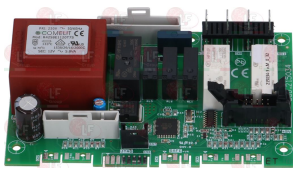

Electronic boards

5058739 BOARD GET50.1 LA500 BASE
dimensions 136x80 mm
for Dishwasher (ELETTROBAR) FAST 161-2