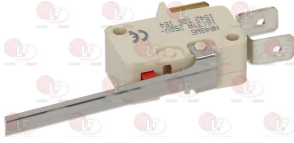

CIMSA-FABAR 10162

3186006 ASBESTOS FREE FLAT GASKET \varnothing 95x56x3 mm for heating element

CIMSA-FABAR 10160

3355111 HEATING ELEMENT 900W 220V

immersed depth 230 mm
width 20 mm - fitting \varnothing 3/4" (26 mm)
complete with gasket (3186005)
for Dishwasher (CIMSA-FABAR) 6
for Glasswasher/Cupwasher (CIMSA-FABAR) 6C

CIMSA-FABAR 10163

3186005 ASBESTOS FREE FLAT GASKET \varnothing 32x26x3 mm

CIMSA-FABAR 10161

Ironmongery (screws,nuts,washers)

3528126 LARGE PAN HEAD SCREW M5x20

stainless steel - slotted

CIMSA-FABAR V520C

CIMSA-FABAR V520E

Microswitches, mechanical

3240820 MICROSWITCH ELECTRICA NR48W 5
1NO + 1NC 16A 250V

CIMSA-FABAR 01035

O-Ring and ORM gaskets

1186246 O-RING R9 0121 VITON
ring thickness 2.62 mm - internal \varnothing 15.88 mm