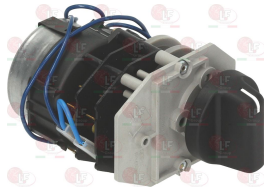

CIMSA-FABAR 21002+21003D

CIMSA-FABAR 21003A

CIMSA-FABAR 21003B

CIMSA-FABAR 21003C

CIMSA-FABAR 21003D

CIMSA-FABAR 21004

Boilers

3024026 RADIATOR \varnothing 32x255 mm
for Dishwasher (CIMSA-FABAR) Q35S - Q40S - T34I
T34S - T39I - T39S

CIMSA-FABAR 10156E

3024027 RADIATOR \varnothing 52x375 mm
for Dishwasher (CIMSA-FABAR) T45F - 29 - 38

CIMSA-FABAR 10156C

3024029 RADIATOR \varnothing 52x505 mm
for Dishwasher (CIMSA-FABAR) LQ800-T53S - M-Q55C
78-Q50C

CIMSA-FABAR 06104

Controllers and changeover switches

3322040 CONTROLLER D94.04 2 CAMS
120 seconds cycle
rinse 15 seconds
220V 50Hz
clockwise rotation
D-shaped pin \varnothing 6x4.6 mm
for Dishwasher (CIMSA-FABAR) 11 - 6

CIMSA-FABAR 13190M

3322196 CONTROLLER 12004F1 4 CAMS
120 seconds cycle
230V 50Hz
with pin
for Dishwasher (CIMSA-FABAR) LQ1200 - 38

CIMSA-FABAR 13189

3322037 CONTROLLER 14000F3 2 CAMS
120 seconds cycle
220/240V 50/60Hz
anticlockwise rotation
D-shaped pin \varnothing 6x4,6 mm
for water inlet
for Dishwasher (CIMSA-FABAR) 11 - 6
for Dishwasher (CIMSA-FABAR) Q40SEM
for Glasswasher/Cupwasher (CIMSA-FABAR) Q40SEM