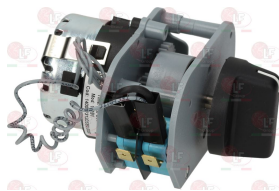

CIMSA-FABAR 06104

Controllers and changeover switches

3322040 CONTROLLER D94.04 2 CAMS
120 seconds cycle
rinse 15 seconds
220V 50Hz
clockwise rotation
D-shaped pin \varnothing 6x4.6 mm
for Dishwasher (CIMSA-FABAR) 11 - 6

CIMSA-FABAR 13190

CIMSA-FABAR 13190C

3322148 CONTROLLER 11803F1 3 CAMS
120 seconds cycle
230V 50/60Hz

CIMSA-FABAR 13190F

3322149 CONTROLLER 11803F3 3 CAMS
180 seconds cycle
230V 50/60Hz
anticlockwise rotation

CIMSA-FABAR 13190M

3322196 CONTROLLER 12004F1 4 CAMS
120 seconds cycle
230V 50Hz
with pin
for Dishwasher (CIMSA-FABAR) LQ1200 - 38

CIMSA-FABAR 13189

3322037 CONTROLLER 14000F3 2 CAMS
120 seconds cycle
220/240V 50/60Hz
anticlockwise rotation
D-shaped pin \varnothing 6x4,6 mm
for water inlet
for Dishwasher (CIMSA-FABAR) 11 - 6
for Dishwasher (CIMSA-FABAR) Q40SEM
for Glasswasher/Cupwasher (CIMSA-FABAR) Q40SEM

CIMSA-FABAR 13191

Suitable for:

CIMSA-FABAR

Suitable for:

Door catches

3398032 DOOR CATCH
for Dishwasher (CIMSA-FABAR) LQ10 - LQ8 - 11 - 6

CIMSA-FABAR 01023

Drain assembly