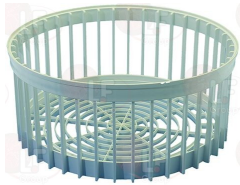

CIMSA-FABAR 05061

Washing baskets and accessories

3055539 GLASS BASKET \varnothing 380x170 mm
made of plastic
upper \varnothing 380 mm
lower ring \varnothing 280 mm

CIMSA-FABAR

3055091 GLASS RACK \varnothing 340x150 mm
in plastic covered wire
 \varnothing 340 mm
height 150 mm
bottom ring \varnothing 340 mm