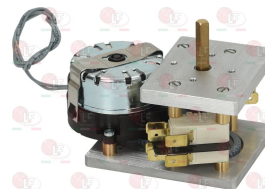

CIMSA-FABAR 06104

Controllers and changeover switches

3322040 CONTROLLER D94.04 2 CAMS
120 seconds cycle
rinse 15 seconds
220V 50Hz
clockwise rotation
D-shaped pin \varnothing 6x4.6 mm
for Dishwasher (CIMSA-FABAR) 11 - 6

CIMSA-FABAR 13190

CIMSA-FABAR 13190C

3322148 CONTROLLER 11803F1 3 CAMS
120 seconds cycle
230V 50/60Hz

CIMSA-FABAR 13190F

3322149 CONTROLLER 11803F3 3 CAMS
180 seconds cycle
230V 50/60Hz
anticlockwise rotation

CIMSA-FABAR 13190M

3322196 CONTROLLER 12004F1 4 CAMS
120 seconds cycle
230V 50Hz
with pin
for Dishwasher (CIMSA-FABAR) LQ1200 - 38

CIMSA-FABAR 13189

3322037 CONTROLLER 14000F3 2 CAMS
120 seconds cycle
220/240V 50/60Hz
anticlockwise rotation
D-shaped pin \varnothing 6x4,6 mm
for water inlet
for Dishwasher (CIMSA-FABAR) 11 - 6
for Dishwasher (CIMSA-FABAR) Q40SEM
for Glasswasher/Cupwasher (CIMSA-FABAR) Q40SEM