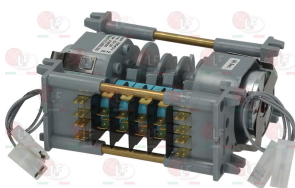

BONNET 2001550H

3322609 CONTROLLER 11803F1 3 CAMS
150-second cycle
230V 50/60Hz
without pin
former model 600/636/5200 - PWE5
for Glasswasher/Cupwasher (BONNET) VR1000R