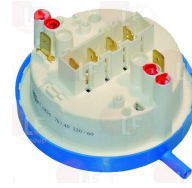

BONNET 901023

Suitable for:

3320192 PRESSURE SWITCH 2 LEVELS
1st level calibration 70/40 mm
2nd level calibration 120/60 mm
230V 16A
for Dishwasher (BONNET)