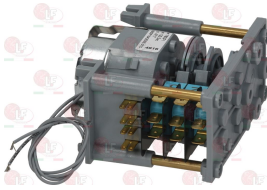

Suitable for:

BONNET

3322079 CONTROLLER 7803F1 3 CAMS
120 seconds cycle
230V 50/60Hz
for Dishwasher (BONNET) VSL450