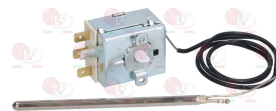

BONNET 901034

3444612 SINGLE-PHASE THERMOSTAT FOR BOILER 85°C
15A 250V
covered capillary 600 mm
bulb $\varnothing$ 6x120 mm
for Glasswasher/Cupwasher (BONNET) VR1000R