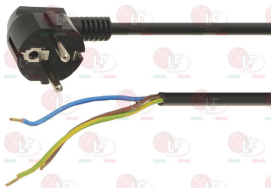

Electrical cables

3050150 POWER SUPPLY CABLE 3x1.5 mm²
with plug SCHUKO
overall length 2500 mm
for Dishwasher (BONNET) EOLYA CRISTAL 35
EOLYA CRISTAL 35A - EOLYA CRISTAL 40
EOLYA CRISTAL 40A