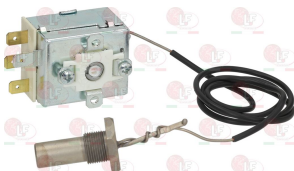

**3444613 SINGLE-PHASE THERMOSTAT FOR TANK 60°C**  
 15A 250V  
 covered capillary 600 mm  
 button bulb  $\varnothing$  14 mm  
 for Dishwasher hood type (BONNET) IN060 - IN080

BONNET 5868E

**3186612 GASKET FLAT ASBESTOS FREE  $\varnothing$  20x14x2 mm**  
 for thermostat bulb