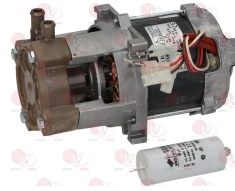

BONNET 2001856H

5007992 ELECTRIC PUMP VOLUMETRIC LGB PPL46DX
0,32kW/0.43HP 230V 50Hz capacitor 8 μ F
hose-end fitting inlet-outlet $\varnothing$ 12 mm
for Dishwasher (BONNET) EOLYA TOP