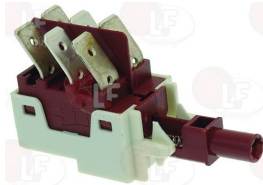

BONNET 905913

**3319627 DOUBLE CHANGE OVER SWITCH 16A 250V**

BONNET 900053

**7104505 ELLIPT. PUSH-BUTT. HOUSING 21x11mm GREY**  
mounting hole 24x15 mm - colour: dark gray

BONNET 2002488H

**3319758 PUSH-BUTTON ROUND BLACK  $\varnothing$  23 mm**  
for Dishwasher hood type (BONNET) INO81