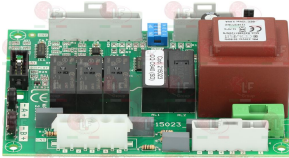

Suitable for:

BONNET

Suitable for:

Electronic boards

3390034 CIRCUIT BOARD
without EPROM
dimensione 135x100 mm
for Dishwasher (BONNET) EOLYA BATTERIE 600
EOLYA CRISTAL 35 - EOLYA CRISTAL 35A
EOLYA CRISTAL 40 - EOLYA CRISTAL 40A
EOLYA FRONTALE - EOLYA FRONTALE A
EOLYA FRONTALE PLUS - EOLYA TOP