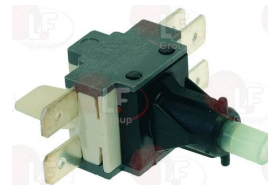

BONNET 900056

5020280 SWITCH CHANGE-OVER 2-POLE