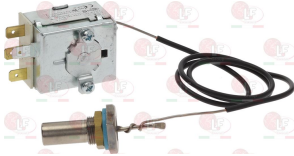

Thermostats

3444604 SET TEMPERATURE THERMOSTAT F/TANK 53°C
preset temperature
covered capillary 600 mm
button bulb $\varnothing$ 14x31 mm
16A 250V
for Glasswasher/Cupwasher (BONNET) VR1000R

BONNET 2001967H

BONNET 5509E

3186612 GASKET FLAT ASBESTOS FREE $\varnothing$ 20x14x2 mm
for thermostat bulb