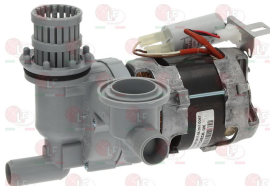

BONNET 2001296H

3122196 ELECTRIC PUMP LGB W210SX 0.32HP
with manifold and filter
0.32HP 230V 50Hz 1.1A - Rpm 2800
capacitor 6.3 μ F
for Dishwasher (BONNET) EOLYA CRISTAL 40
EOLYA CRISTAL 40A

BONNET 2001297H

3122860 ELECTRIC PUMP LGB ZFC1121DX 0.33HP
inlet external $\varnothing$ 28 mm - outlet external $\varnothing$ 26 mm
0.25kW 230V 50Hz - capacitor 6.3 μ F
for Dishwasher (BONNET) EOLYA FRONTALE PLUS