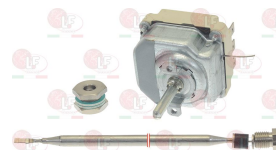

BONNET

3744015 THREE-PHASE THERMOSTAT 30-85°C F/BOILER
capillary 900 mm - with stuffing gland
bulb $\varnothing$ 6 - length 175 mm
for Dishwasher pull-through (BONNET) GTI