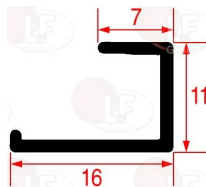

BONNET 2001365H

6437057 DOOR GASKET 395 mm
profile dimensions 16x11 mm
for Dishwasher (BONNET) EOLYA CRISTAL 35
EOLYA CRISTAL 35A