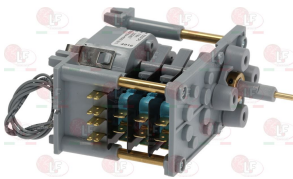

BONNET 54383

**3322607 TIMER 7003F3 3 CAMS**  
cycle 6 minutes  
230V 50HZ  
for Dishwasher (BONNET) INO36

BONNET 905026