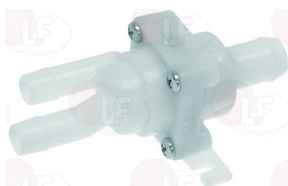

3526278 NON-RETURN VALVE

for Dishwasher (BONNET) EOLYA FRONTALE
EOLYA FRONTALE A