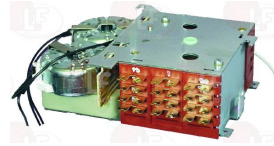

BONNET 54383

**3322607 TIMER 7003F3 3 CAMS**  
cycle 6 minutes  
230V 50HZ  
for Dishwasher (BONNET) INO36

BONNET 905026