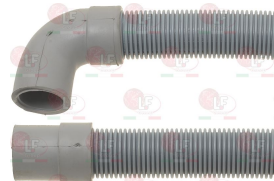

BONNET 2001398H

7106542 DRAIN HOSE $\varnothing$ 24x1000 mm
tubing internal $\varnothing$ 21 mm