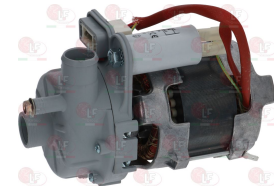

Suitable for:

3122026 PUMP HOUSING GASKET FIR
for Dishwasher hood type (BONNET) INO60

BONNET 1476E

BONNET 2001956H

BONNET

Suitable for:

3122058 SEAL MECHANICAL FOR SHAFT $\varnothing$ 11 mm
metal seal internal $\varnothing$ 10 mm - $\varnothing$ external 24 mm
height 13.5 mm
back. element internal $\varnothing$ 14 mm - $\varnothing$ external 26 mm
height 8 mm
for Dishwasher (BONNET) EOLYA BATTERIE 600 - INO45

BONNET 2000006
BONNET 3291E

BONNET 2001245H
BONNET 904151

BONNET 2001955H

5036904 ELECTRIC PUMP LGB CRC-RDX 0.27HP
entry $\varnothing$ external 28 mm - exit $\varnothing$ external 26 mm
0,20kW 230V 50Hz 0,9A - capacitor 4 μ F

BONNET 2002220H

3122189 ELECTRIC PUMP LGB W180SX 0.25HP
with manifold and filter
0.25HP 230V 50Hz 1A - Rpm 2800
capacitor 5 μ F
for Dishwasher (BONNET) EOLYA CRISTAL 35
EOLYA CRISTAL 35A

BONNET 2001296H

3122196 ELECTRIC PUMP LGB W210SX 0.32HP
with manifold and filter
0.32HP 230V 50Hz 1.1A - Rpm 2800
capacitor 6.3 μ F
for Dishwasher (BONNET) EOLYA CRISTAL 40
EOLYA CRISTAL 40A

BONNET 2001297H

3122860 ELECTRIC PUMP LGB ZFC1121DX 0.33HP
inlet external $\varnothing$ 28 mm - outlet external $\varnothing$ 26 mm
0.25kW 230V 50Hz - capacitor 6.3 μ F
for Dishwasher (BONNET) EOLYA FRONTALE PLUS

BONNET 2001524H

3122631 ELECTRIC PUMP LGB ZF400SX 0.80HP
inlet external $\varnothing$ 50 mm - outlet external $\varnothing$ 50 mm
0.60kW 230V 50Hz 3.8A - Rpm 2800
capacitor 16 μ F
for Dishwasher (BONNET) EOLYA FRONTALE
EOLYA FRONTALE A

BONNET 2001513H