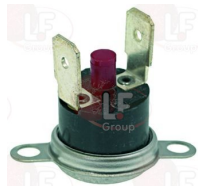

Suitable for:

BONNET

3444607 CONTACT THERMOSTAT 110°C
with manual reset
for Dishwasher (BONNET) EOLYA CRISTAL 35
EOLYA CRISTAL 35A - EOLYA CRISTAL 40
EOLYA CRISTAL 40A - EOLYA FRONTALE
EOLYA FRONTALE A

BONNET 2001685H

3443081 CONTACT THERMOSTAT 125°C M4
for Dishwasher (BONNET) EOLYA FRONTALE PLUS