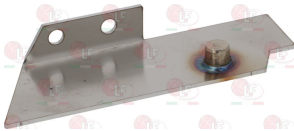

5037363 HINGE FOR DOOR LH

for Dishwasher (ARISTARCO) AE50.32 - AP50.32
AP50.35
for Glasswasher/Cupwasher (ARISTARCO) AE35.21
AE38.25 - AE40.29 - AE45.30 - AP35.21
AP38.25 - AP40.29 - AP45.30