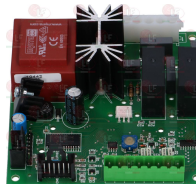

ARISTARCO 13770

ARISTARCO 6916

3390365 ELECTRONIC CONTROL BOARD
for Glasswasher/Cupwasher (ARISTARCO) AL40.28