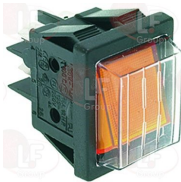

ARISTARCO 12629

3319088 BIPOLAR SWITCH ORANGE 16A 250V
16(4)A 250V - max. temperature 120°C
with indicator light and push-button cap
mounting hole 22x30 mm