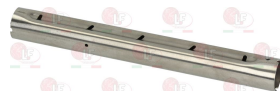

ARISTARCO 5308

ARISTARCO 17155

ARISTARCO 4359

**3243508 WASH AND RINSE ARM ASSEMBLY DRUM**  
for Dishwasher (ARISTARCO) PASSPORT50.32

ARISTARCO 1954

**3743709 WASH ARM FOR GLASSES 217 mm**  
for Dishwasher (ARISTARCO) AE50.32