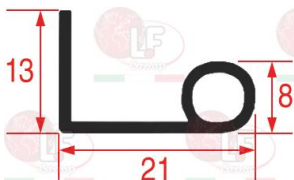

ARISTARCO 6143

5020820 DOOR GASKET 1000 mm
profile dimensions 21x13x8 mm