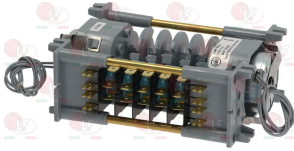

Suitable for:

Suitable for:

3322342 CONTROLLER 7805DV 5 CAMS
1st cycle 9 minutes
2nd cycle 6 seconds
230V 50Hz
for Dishwasher (ARISTARCO) LP