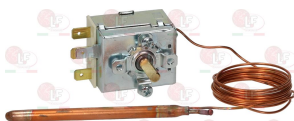

Thermostats

3444004 THERMOSTAT SINGLE-PHASE TR2 0-90°C
D-shaped pin $\varnothing$ 6x4.6 mm
capillary length 1500 mm - 15A 250V
bulb $\varnothing$ 6.5x95 mm