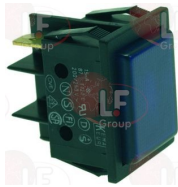

## Indicator lights

**3221134 INDICATOR LIGHT BLUE 230V**  
 mounting hole 22x30 mm  
 for Glasswasher/Cupwasher (ARISTARCO) COMPACT20  
 GEMINI - MASTER21 - MINIBAR - PROGRAM25CR  
 PROGRAM28CF - PROJECT28 - SELF400