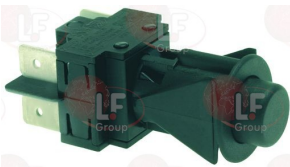

ARISTARCO 2383

**5077121 SWITCH 2-POLES BLACK**  
mounting hole 13x20 mm - button 10.8x15.5 mm  
for washing machines produced from 1st feb 2013

ARISTARCO 14022

**3319209 SWITCH 250V**  
for Dishwasher (ARISTARCO) GL7.40 - PASSPORT45.30  
PASSPORT50.32  
for Glasswasher/Cupwasher (ARISTARCO)  
PASSPORT35.21 - PASSPORT38.25 - PASSPORT40.28