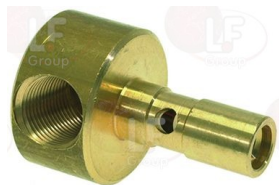

Suitable for:

ARISTARCO

Suitable for:

3743701 RINSE PIVOT PIN
for Glasswasher/Cupwasher (ARISTARCO) COMPACT20
GEMINI - PROGRAM25CF

ARISTARCO 1171

3743259 WASH - RINSE ARM 320 mm
for Glasswasher/Cupwasher (ARISTARCO)
PASSPORT35.21