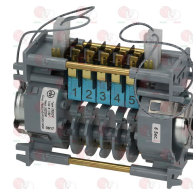

ARISTARCO 1623

3322260 CONTROLLER 7805DV 5 CAMS
1st cycle 6 seconds
2nd cycle 180 seconds
230V 50Hz
without pin