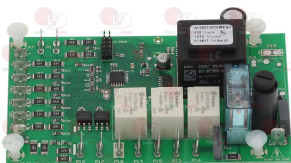

ARISTARCO 6478

5033521 ELECTRONIC TIMER BOARD 1 SETTING
complete with 4 support feet
dimensions 130x80 mm
for Glasswasher/Cupwasher (ARISTARCO) PROGRAM25CF