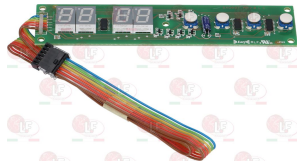

Suitable for:

ARISTARCO

Suitable for:

Electronic boards

3390366 DISPLAY FOR ELECTRONIC BOARD
for Dishwasher (ARISTARCO) ALISE045.32
for Glasswasher/Cupwasher (ARISTARCO) AL40.28E
for Dishwasher (ARISTARCO) AL55.45E/P