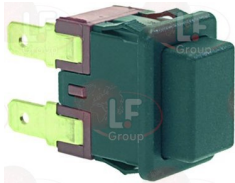

ARISTARCO 4044

1. **3319206 PUSH-BUTTON 1 POLE BLACK 15A 250V**
   mounting hole 13x20 mm

ARISTARCO 12628

1. **3319736 HOUSING FOR PUSH-BUTTON BLACK**
   mounting hole 16x16 mm - for push-button $\varnothing$ 12 mm