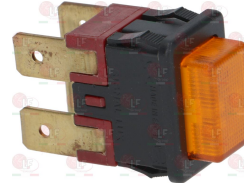

**5053059 BIPOLAR SWITCH ORANGE**  
mounting hole 13x20 mm - faston 6.3x0.8 mm

ARISTARCO 12629

**3319088 BIPOLAR SWITCH ORANGE 16A 250V**  
16(4)A 250V - max. temperature 120°C  
with indicator light and push-button cap  
mounting hole 22x30 mm