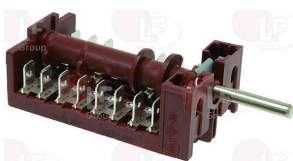

ALPENINOX 048830

3059058 CYCLE SELECTOR SWITCH 16A 250V
D-shaped pin $\varnothing$ 6x4.6 mm

ALPENINOX 0L3145

ALPENINOX 048524

4046360 GASKET FOR SELECTOR SWITCH 47x18 mm