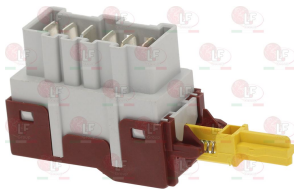

ALPENINOX 049316

3319129 PUSH-BUTTON

ALPENINOX 049315

3319143 PUSH-BUTTON ROUND GREY ø 23 mm

ALPENINOX 049317

3319570 PUSH-BUTTON ROUND GREY ø 23 mm "DRAIN"

ALPENINOX 049325

Suitable for: