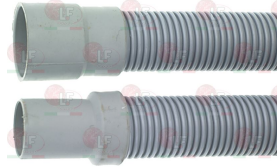

ALPENINOX 048818

ALPENINOX 049856

3449454 HOSE CLAMP 32-50
for pipes \varnothing 32÷50 mm
made of stainless steel AISI 304
height 9 mm and screw E7
suitable for food industry

ALPENINOX 0KB302

ALPENINOX 046878