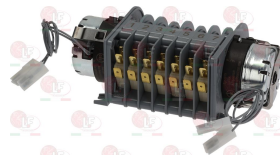

ALPENINOX 0L3673

ALPENINOX 048264

ALPENINOX 048591

3322238 CONTROLLER 4907DV 7 CAMS
 1st cycle 6 seconds
 2nd cycle 360 seconds
 230V 50/60Hz

ALPENINOX 0L3675

ALPENINOX 049054

3322353 CONTROLLER 4907DV 7 CAMS
 1st cycle 6 seconds
 2nd cycle 360 seconds
 230V 50/60Hz