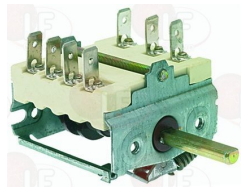

ALPENINOX 046360

3059059 **SELECTOR SWITCH 0-3 POSITIONS**
contact capacity 16A 250V - max 150°C
D-shaped pin $\varnothing$ 6x4.6 mm

ALPENINOX 046350

4046360 **GASKET FOR SELECTOR SWITCH 47x18 mm**