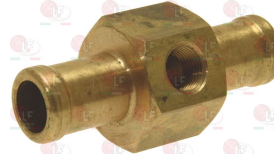

Suitable for:

3349590 FITTING WITH RING NUT

ALPENINOX 049652

Suitable for:

40E3080 HOSE-END FITTING T-SHAPED BRASS
thread 1/8" F - hose-end fitting \varnothing 14 mm

ALPENINOX 0E3080

3349346 NICHEL-PL.HOSE-END FITTING \varnothing 1/4" M \varnothing 12