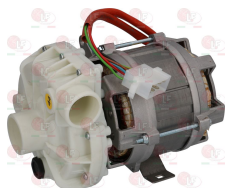

ALPENINOX 048304

3122315 PUMP HOUSING FIR
inlet external $\varnothing$ 45 mm - outlet external $\varnothing$ 40 mm
for models B256/B257SX