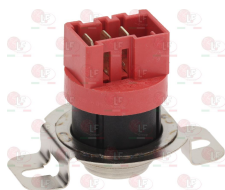

ALPENINOX 048804

3443016 YELLOW/BROWN CONTACT THERMOSTAT
NO contact operating temperature 35÷46°C
NC contact operating temperature 52-60°C
16A 250V