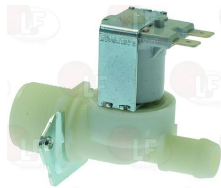

ALPENINOX OG2196

3120399 SOLENOID VALVE ROBERTSHAW 1 WAY 180°
12V 50/60Hz - max temperature 90°C
inlet 3/4" - outlet $\varnothing$ 13.5 mm
operating pressure from 0.2 to 10 bar