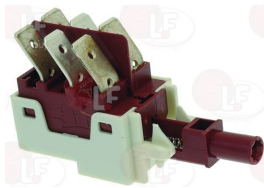

ALPENINOX 004158

3319627 DOUBLE CHANGE OVER SWITCH 16A 250V

ALPENINOX 003766

3319151 SWITCH PROTECTION CAP
 \varnothing external 34 mm
for push-buttons with mounting hole \varnothing 25 mm

ALPENINOX 053979