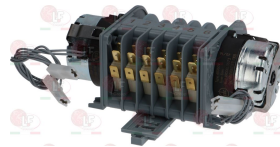

ALPENINOX 0L3642

ALPENINOX 048303

3322173 CONTROLLER 4905DV 5 CAMS
 1st cycle 120 seconds
 2nd cycle 6 seconds
 230V 50/60Hz

ALPENINOX 0L3674

ALPENINOX 048647

3322174 CONTROLLER 4906DV 6 CAMS
 1st cycle 120 seconds
 2nd cycle 6 seconds
 230V 50/60Hz