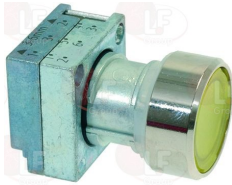

ALPENINOX 005899

3319145 PUSH-BUTTON ORANGE SIEMENS
mounting hole $\varnothing$ 22 mm