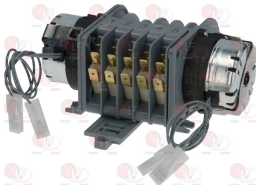

ALPENINOX 0L3674

ALPENINOX 048647

3322174 CONTROLLER 4906DV 6 CAMS
1st cycle 120 seconds
2nd cycle 6 seconds
230V 50/60Hz