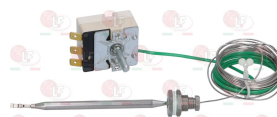

ALPENINOX 0E5032

ALPENINOX 0K7035