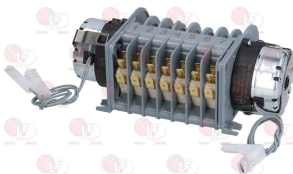

ALPENINOX 0L3675

ALPENINOX 049054

3322353 CONTROLLER 4907DV 7 CAMS
1st cycle 6 seconds
2nd cycle 360 seconds
230V 50/60Hz