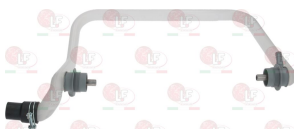

ALPENINOX 049039

3743849 WASHING COLUMN