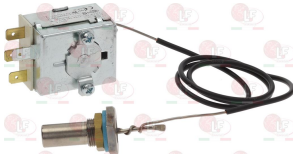

ALPENINOX 069423

3444014 **SINGLE-PHASE THERMOSTAT 30-90°C**
capillary 1250 mm
bulb ø 6x110 mm
16A 250V