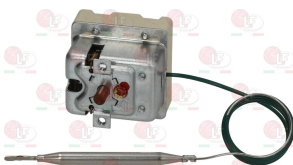

ALPENINOX 004862

ALPENINOX 059079

3444065 THERMOSTAT 30°-110°C