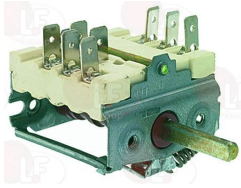

ALPENINOX 046360

Suitable for:

3241207 **KNOB \varnothing 44 mm**
D-shaped hole 6x4.6 mm

ALPENINOX 048402

ALPENINOX

Suitable for:

3059057 **SELECTOR SWITCH 0-1 POSITIONS**
ON-OFF-START
16A 250V - max 150°C
D-shaped pin \varnothing 6x4.6 mm