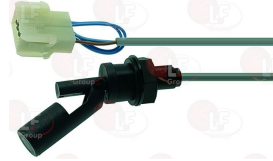

ALPENINOX 002785

ALPENINOX 046063

Suitable for:

3240465 LEVEL MICROSENSOR FOR BOILER
contact NA