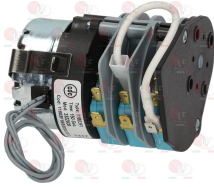

Controllers and changeover switches

3322609 CONTROLLER 11803F1 3 CAMS
150-second cycle
230V 50/60Hz
without pin
former model 600/636/5200 - PWE5

ALPENINOX 069419

ALPENINOX 069669

ALPENINOX 069926

3322034 CONTROLLER 11903F1 3 CAMS
120 seconds cycle
rinse 15 seconds
220/240V 50/60Hz
clockwise rotation
D-shaped pin $\varnothing$ 6x4.6 mm