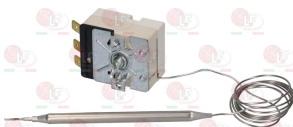

ALPENINOX 0L1633

ALPENINOX 048266

ALPENINOX 049243

ALPENINOX 068012

ALPENINOX 068582

3243139 **O-RING 02025 EPDM**
ring thickness 1.78 mm - internal ø 6.07 mm