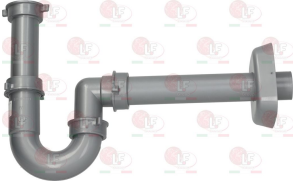

ALPENINOX 069404

Outlet solenoid valves and accessories

- 5052472 SOLENOID VALVE FOR WATER OUTLET MDB-C-55**
NO - 24V 50/60Hz 1.27/1.58A
 \varnothing 55 mm inlet - 1"1/2 outlet
 \varnothing 38 mm overflow hose fitting