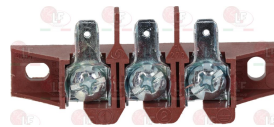

ALBA 500551

3247016 TERMINAL BLOCK 3-POLES FV273 40A 450V
for cable max 6 mm²
operating temperature 150°C
nominal voltage 450 V