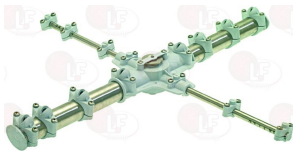

Wash and rinse arms for warewashers

3243360 WASH AND RINSE ARM ASSEMBLY 490 mm