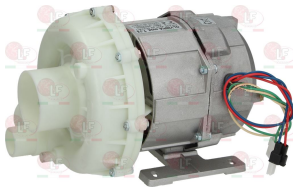

Suitable for:

**3122371 PUMP HOUSING OP T.12/15/75**  
inlet external  $\varnothing$  60 mm - outlet external  $\varnothing$  50 mm  
additional outlet external  $\varnothing$  30 mm

**3186239 O-RING 02525 EPDM**  
ring thickness 1.78 mm - internal  $\varnothing$  133.07 mm

**3122367 ELECTRIC PUMP OP T.75 0.75HP**  
inlet external  $\varnothing$  60 mm - outlet external  $\varnothing$  50 mm  
additional outlet external  $\varnothing$  30 mm  
0.55kW 230V 50Hz 3.2A - Rpm 2700  
capacitor 12.5  $\mu$ f