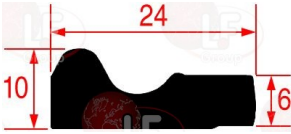

Door gaskets for dishwashers

3187013 DOOR GASKET 1500 mm
profile dimensions 24x10x6 mm