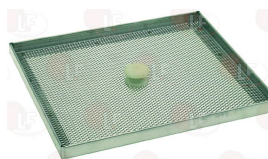

AFI

3160464 S/STEEL FILTER SURFACE 230x200 mm
for Dishwasher hood type (AFI) A1000L