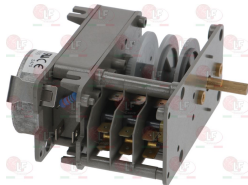

Controllers and changeover switches

1. **3322261 CONTROLLER P265 3 CAMS**
   240 seconds cycle
   230V 50/60Hz
   counter-clockwise rotation
   D-shaped pin $\varnothing$ 6x4.6 mm
   for Glasswasher/Cupwasher (AFI) A35Z2