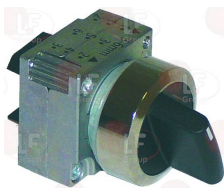

AFI

3319524 SWITCH ON/OFF SIEMENS
with support
mounting hole $\varnothing$ 22 mm