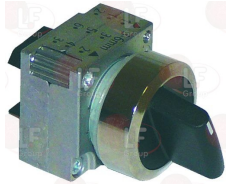

AFI

Suitable for:

AFI

3319523 SWITCH 3 POSITIONS SIEMENS
with support
mounting hole $\varnothing$ 22 mm