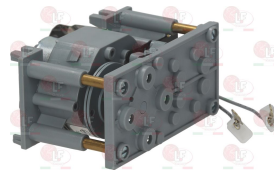

AFI

1. **3446200 CONTROLLER 7802F1 2 CAMS**
   180 second cycle
   230V 50Hz
   without pin
   for drain pump
   for Glasswasher/Cupwasher (AFI) A35Z2