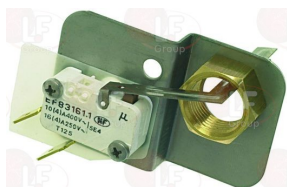

## Microswitches, mechanical

- 3803005 COMPLETE DOOR CONTACT**  
for Dishwasher hood type (AFI) A1000L

AFI

- 3803018 ACTUATOR FOR REAR MICRO SWITCH 62P/SPPL**  
for Dishwasher hood type (AFI) A1000L

AFI

- 3240129 COMPLETE MICROSWITCH FOR DOOR**