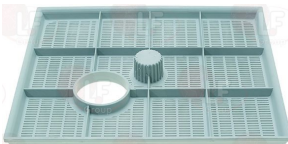

Filters

3160321 FILTER 230x200 mm
for Dishwasher (AFI) A600