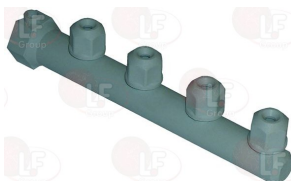

Wash and rinse arms for warewashers

3743602 LOWER/UPPER WASH ARM
length 220 mm with jets
for Glasswasher/Cupwasher (AFI) A35 - A35Z2 - A36