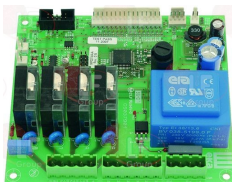

TECNOEKA 01900110

TECNOEKA 11950727000

3390408 CIRCUIT BOARD DISPLAY 430x80 mm
three D-shaped pins $\varnothing$ 6x4.6 mm
for Convection oven (TECNOEKA) KF725EUD - KF981EV

TECNOEKA 01900080

TECNOEKA 11950567000