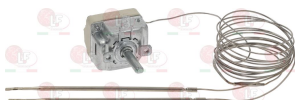

TECNOEKA 01201550

TECNOEKA 11950417000

Transformers

3221336 HALOGEN LAMP TRANSFORMER 230V/11.5V
primary voltage 230V 50/60Hz
secondary voltage 11.5V
screwed terminal block