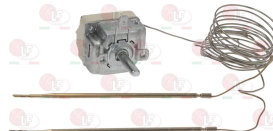

TECNOEKA 01201230

TECNOEKA 09952647000

3744160 THERMOSTAT SINGLE-PHASE 71-303°C
D-shaped pin $\varnothing$ 6x4.6 mm
length capillary 1230 mm
double bulb $\varnothing$ 3x127 mm
for Convection oven electric (TECNOEKA) EKF411ALUD
EKF411UD - EKF464ALP - EKF464ALUD - EKF464P
EKF464UD
for Convection oven gas (TECNOEKA) KF1001GIXAL-G