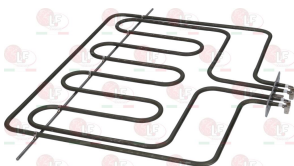

TECNOEKA 01200860

TECNOEKA 01203240

TECNOEKA 09950317000

TECNOEKA 01000160

TECNOEKA 01980518000