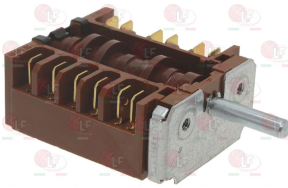

TECNOEKA 01200180

TECNOEKA 01950337400

3057335 SELECTOR SWITCH 10 POSITIONS
contact capacity 16A 250V - max 150°C
D-shaped pin $\varnothing$ 6x4.6 mm
for Convection oven electric (TECNOEKA) KF723M
KF964ALM - KF964IM - KF965M