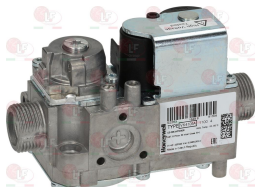

Electrical gas valves and accessories

3526013 VALVE VK4105A HONEYWELL $\varnothing$ 3/4"MM
inlet $\varnothing$ 3/4" M - outlet $\varnothing$ 3/4" M
maximum gas inlet pressure 60 mbar
room temperature $-15 \div 60^{\circ}\text{C}$
power supply 220/240V 50Hz
for Convection oven gas (TECNOEKA)

TECNOEKA 01201810

TECNOEKA 11951027000

Electronic boards

5036872 CIRCUIT BOARD AMBIENT 122x112 mm
for Convection oven electric (TECNOEKA) KF980A
KF980V - KF981A - KF981DOUBLE V
KF981DOUBLE V/UD - KF981DOUBLE V/UI - KF981V