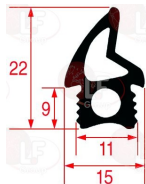

5070144 GASKET OVEN FRONT 1700 m m

made of silicone elastomer
dimensions profile 22x11 mm
COLOUR: BLACK
for Convection oven electric (TECNOEKA) EKF523EUD
EKF523UD