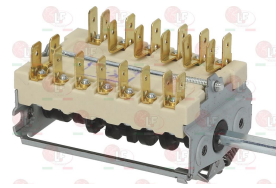

## Selector switches

**7101414 SELECTOR SWITCH 0-4 POSITIONS**  
 contact capacity 16A 250V - max 150°C  
 D-shaped pin  $\varnothing$  6x4.6 mm

TECNOEKA 01200180

TECNOEKA 01950337400

**3057335 SELECTOR SWITCH 10 POSITIONS**  
 contact capacity 16A 250V - max 150°C  
 D-shaped pin  $\varnothing$  6x4.6 mm  
 for Convection oven electric (TECNOEKA) KF723M  
 KF964ALM - KF964IM - KF965M