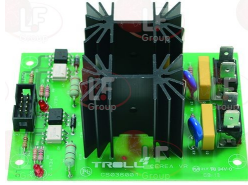

Suitable for:

5049111 ELECTRONIC CONTROL BOARD 103X74 mm
for Convection oven electric (TECNOEKA) KF725EUD
KF980DOUBLEV - KF980DOUBLEV/A - KF980EV
KF980EV/A - KF981/EV - KF981DOUBLE ED
KF981DOUBLE EV - KF981DOUBLE EV/UD
KF981DOUBLE EV/UI - KF981E/UD - KF981E/UDGA

TECNOEKA 01900100

TECNOEKA 11950587000

Suitable for:

3390407 PC KEY BOARD 364x55 mm
for Convection oven electric (TECNOEKA) EKF311DUD
EKF364DUD - EKF411D - EKF411DALUD - EKF411DUD
EKF4113D - EKF423DUD - EKF443DUD - EKF464D
EKF464DALUD - EKF464DUD - EKF4643D

TECNOEKA 01202500

TECNOEKA 11951777000

TECNOEKA 01202501

TECNOEKA 01202502

Electronic boxes

3054042 CONTROL BLOX S4565A3050U
model HONEYWELL - 220/240V 50/60Hz 4VA
for Convection oven gas (TECNOEKA)
Series EKF1064 - Series EKF1111 - Series EKF664
Series EKF711 - Series KF1001