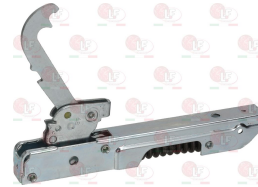

TECNOEKA

TECNOEKA 01981589512

TECNOEKA 30304870

TECNOEKA 30304880

3053354 RIGHT/LEFT HINGE FOR OVEN
mounting distance 120 mm - overall length 165 mm
height 118 mm
for Convection oven (TECNOEKA)