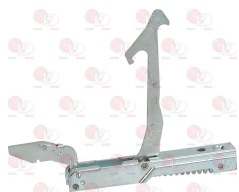

TECNOEKA 00000380

3053425 OVEN DOOR HINGE R/L
with roller holder - hinge mounting dist. 120 mm
hinge overall length 165 mm
hinge height 116 mm
roller holder mounting distance 84 mm
overall length with roller holder
roller holder height 25 mm
OLD TYPE