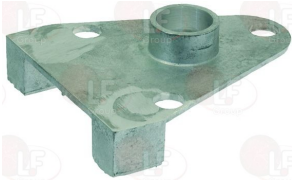

## Electronic printed-circuit boards

- 9014179 SELF-BRAKING PC BOARD 230/400V 3,5HP**  
 external dimensions 147x107 mm  
 for Bone bandsaw (S.A.P.) 2080

S.A.P. REF2080TAV206

---

**Handles**

---

- 9242017 POTATO PEELER DOOR HANDLE**  
overall length 180 mm  
for Potato peeler (S.A.P.) PL100/4

S.A.P.

---

**Ironmongery (screws,nuts,washers)**

---

- 9742007 FEATHER KEY ST. STEEL C40 5x5x20 mm**  
UNI 6604/A - DIN 6685/A

S.A.P.

---

**Motors**

---

- 9240038 POTATO PEELER MOTOR SUPPORT BRACKET**  
for Potato peeler (S.A.P.) PL100/4

S.A.P. PEL4/REF16

- 9240039 POTATO PEELER MOTOR SUPPORT BRACKET**  
for Potato peeler (S.A.P.) PL200/8

S.A.P. PEL8/RIF16