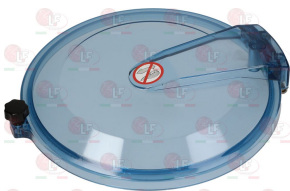

GIGA X55300

Ironmongery (screws,nuts,washers)

1241513 BLIND HEXAGONAL NUT M8 UNI 5721
 stainless steel - height 16 mm UNI 5721 - DIN 1587

GIGA D417049

Lids

9720027 COVER FOR POTATO PEELER ø 310 mm
 complete with knob