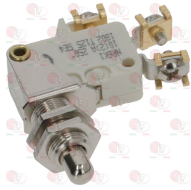

UBERT 343203

Energy regulators

3350026 ENERGY REGULATOR

contact capacity 230V 13A - max temperature 125°C
D-shaped pin \varnothing 6x4.6 mm
double rotation direction
for PYROCERAM. TOPS-SALAMANDERS-POTATO WARMERS

Lamp receptacles and spare parts

3221613 LAMP RECEPTACLE FOR QUARTZ LAMP
length 70 mm - width 50 mm
height 70 mm

UBERT 340410

3421003 HALOGEN LAMP INFRARED 1000W 240V
overall length 480 mm
glass length 335 mm

5021371 HALOGEN LAMP INFRARED 1000W 240V
overall length 480 mm
glass length 300 mm
for Rotisserie (UBERT) RT305 - RT512CC

UBERT Q1000

UBERT Q1000O

3221330 HALOGEN LAMP OSRAM 1000W 230V
halogen lamp infrared
overall length 480 mm
glass length 338 mm

3221612 LAMP PROTECTION OF GLASS \varnothing 30x290 mm

Microswitches, mechanical

5066935 MICROSWITCH ELECTRICA NR6K1
10(2)A 250V

UBERT 341150

UBERT 3411500

Motors

5052816 MOTOR FOR FAN 208/240V 60Hz
TYPE EMB30-190
fan ø 100 mm