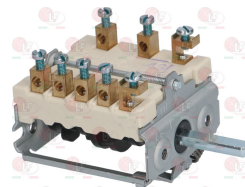

UBERT 341110

UBERT 3411100

3057024 SELECTOR SWITCH 0-6 POSITIONS
contact capacity 16A 250V - max 150°C
D-shaped pin ø 6x4.6 mm