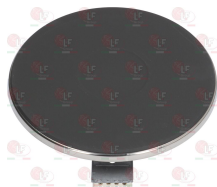

Suitable universal spare parts may not be included

Suitable for:

UBERT

Suitable for:

Electric hot plates

3311098 ELECTRIC HOT PLATE \varnothing 220 mm 2000W 230V

"ECODESIGN" MODEL
electrical screw connections
with STAINLESS steel edge
for electric cooking top

UBERT 343203

Energy regulators

3350026 ENERGY REGULATOR

contact capacity 230V 13A - max temperature 125°C
D-shaped pin \varnothing 6x4.6 mm
double rotation direction
for PYROCERAM. TOPS-SALAMANDERS-POTATO WARMERS

UBERT 380124

Gears

5055897 SUPPORT FOR HANDLING

pin M12 with nut - milling \varnothing 10 mm

UBERT 110001

Heating elements

7109158 HEATING ELEMENT 1150W 230V
 length 595 mm - width 120 mm
 fittings M14x1.5 mm
 for Display cabinet warm (UBERT) DHT3155

UBERT 343150

5059681 HEATING ELEMENT 1300W 230V
 length 395 mm - width 245 mm
 fittings M14x1.5 mm

UBERT 343121

5021370 HEATING ELEMENT 2000W 230/240V DX-SX
 length 155 mm - width 130 mm
 height 88 mm - 2 flanges 25x15 mm
 for Rotisserie electric (UBERT) RT203 - RT205
 RT303 - RT306