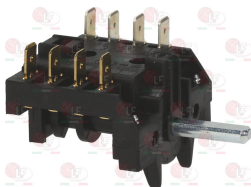

UBERT 343203

Energy regulators

3350026 ENERGY REGULATOR

contact capacity 230V 13A - max temperature 125°C
D-shaped pin \varnothing 6x4.6 mm
double rotation direction
for PYROCERAM. TOPS-SALAMANDERS-POTATO WARMERS

UBERT 343140

5075794 HEATING ELEMENT 4500W 208V
 length 190 mm - width 205 mm
 height 50 mm - flange 70x22 mm

UBERT 343101

5034072 HEATING ELEMENT 4500W 235V
 length 180 mm - width 205 mm
 height 50 mm - flange 70x22 mm

UBERT 344112

UBERT 344146+344159

5054024 MOTOR WITH FAN 155W 230V 60Hz 0.68A
TYPE R2E180-AH05-32
fan ø 180 mm - 2850rpm

UBERT 344103

Selector switches

5038085 SELECTOR SWITCH 0-1 POSITIONS
contact capacity 16A 250V - max 150°C
D-shaped pin ø 6x4.6 mm
for Rotisserie (UBERT) RT305

UBERT 341116

5073596 SELECTOR SWITCH 0-1-2 POSITIONS
contact capacity 16A 250V - max 150°C
D-shaped pin ø 6x4.6 mm
for Rotisserie (UBERT) RT516CC

UBERT 341105

5038815 SELECTOR SWITCH 0-1-2-3-4 POSITIONS
contact capacity 16A 250V - max 150°C
D-shaped pin ø 6x4.6 mm
for Rotisserie (UBERT) RT307 - RT308