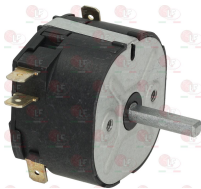

Timers

3446098 TIMER 90 MINUTES M2

mechanical movement with balance wheel
manually set cycle 90 minutes
2 poles with contact capacity 16(4)A 250V
max temperature 125°C - D-shaped pin $\varnothing$ 6x4.6 mm