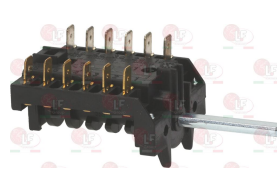

UBERT 343203

Energy regulators

3350026 ENERGY REGULATOR

contact capacity 230V 13A - max temperature 125°C
D-shaped pin \varnothing 6x4.6 mm
double rotation direction
for PYROCERAM. TOPS-SALAMANDERS-POTATO WARMERS

UBERT

Suitable for:

Indicator lights

3221097 INDICATOR LIGHT NEUTRAL 220V
head \varnothing 8 mm - 120°C

UBERT 340732

Labels for control panels

5038087 ADHESIVE CONTROL PLATE 540x140 mm

UBERT 360248

UBERT 344112

UBERT 344146+344159

5054024 MOTOR WITH FAN 155W 230V 60Hz 0.68A
TYPE R2E180-AH05-32
fan ø 180 mm - 2850rpm

UBERT 344103

Selector switches

5038085 SELECTOR SWITCH 0-1 POSITIONS
contact capacity 16A 250V - max 150°C
D-shaped pin ø 6x4.6 mm
for Rotisserie (UBERT) RT305

UBERT 341116

5073596 SELECTOR SWITCH 0-1-2 POSITIONS
contact capacity 16A 250V - max 150°C
D-shaped pin ø 6x4.6 mm
for Rotisserie (UBERT) RT516CC

UBERT 341105

5038815 SELECTOR SWITCH 0-1-2-3-4 POSITIONS
contact capacity 16A 250V - max 150°C
D-shaped pin ø 6x4.6 mm
for Rotisserie (UBERT) RT307 - RT308