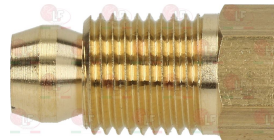

3001003 IGNITION PLUG ROUND \varnothing 7x44 mm
M faston M4x1 mm
overall length 65 mm

SOFINOR 5500FGR037

Suitable for:

3020060 IGNITION PLUG ROUND \varnothing 7x44 mm
M faston M 4x1 mm
overall length 82 mm
model CB505/021 Junkers
for model P502F