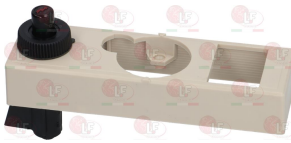

length 335 mm - width 230 mm
height 245 mm
for Fryer electric (SOFINOR) E15S

SOFINOR 60609000

Igniters

3001071 PIEZO IGNITER MINISIT WITH COVER

M faston 2.4 mm

SOFINOR 5510FG5006

Incandescent lamps and neon lamps