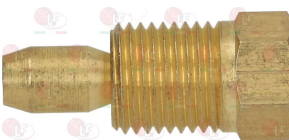

3020102 HEXAGON HEAD SCREW 3/16"x18 mm