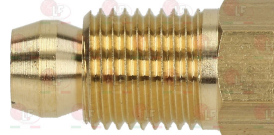

3020102 HEXAGON HEAD SCREW 3/16"x18 mm

3020060 IGNITION PLUG ROUND \varnothing 7x44 mm
M faston M 4x1 mm
overall length 82 mm
model CB505/021 Junkers
for model P502F

3020104 BRACKET CLAMP 3 POSITIONS

3020109 DEFLECTOR 2 FLAMES

5048713 DEFLECTOR 3 FLAMES

3020084 FITTING AND OLIVE \varnothing 6 mm

3001003 IGNITION PLUG ROUND \varnothing 7x44 mm
M faston M4x1 mm
overall length 65 mm

SOFINOR 5500FGR037

3020124 IGNITION PLUG ROUND \varnothing 7x44 mm
connection \varnothing 2.4 mm
overall length 58 mm