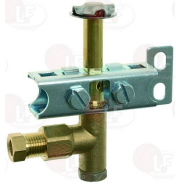

Suitable for:

Suitable for:

3020006 THREE-FLAME PILOT BURNER SIT
multigas with jet $\varnothing$ 0.20 mm
with 3 positions bracket