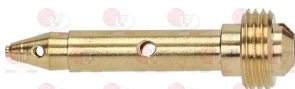

3020156 PILOT JET $\varnothing$ 0.25 mm