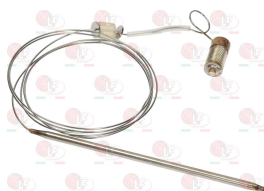

SOFINOR 2085GX1210

3092150 PTFE TAPE 30 m
 for metal gas and steam fittings
 high density quality
 thickness 0.1 mm - width 12 mm

3449241 ADJUSTABLE SAFETY CORD
 length max 1800 mm
 for gas flexible hose

3449237 PUSHGAZ QUICK FITTING \varnothing 1/2" M
 double gate

Gas valves and accessories

3523038 ELBOW FLANGE MINISIT \varnothing 1/2" F
 with screws and OR

SOFINOR 5510FG5002

3523035 KNOB MINISIT BLACK \varnothing 37 mm

SOFINOR 5510FG5005

3523096 SENSING ELEMENT MINISIT 50÷190°C
 stainless steel capillary length 1200 mm
 bulb \varnothing 4x120 mm
 for Fryer gas (SOFINOR)

SOFINOR 5510FG5008

Heating elements

3455064 HEATING ELEMENT 9000W 230/380V