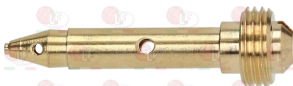

3020156 PILOT JET $\varnothing$ 0.25 mm