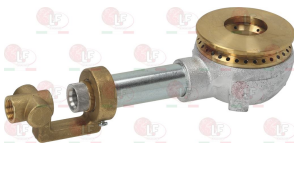

Suitable universal spare parts may not be included

Suitable for:

SOFINOR

Suitable for:

Burners, flame spreaders and accessories

3025595 BURNER \varnothing 83 mm

SOFINOR

3025797 BURNER ASSEMBLY MOUNTING DISTANCE 110 mm
with vertical flame
4000-7000 Kcal/h
height 90 mm - \varnothing 80 mm - pipe \varnothing 27 mm

SOFINOR

3025596 FLAME SPREADER \varnothing 80 mm

SOFINOR

3500185 GAS JET CONICAL M17x1 \varnothing 1.20 mm

3025755 BURNER ASSEMBLY MOUNTING DISTANCE 120 mm
with central flame
4000-7000 Kcal/h
height 54 mm - \varnothing 80 mm - pipe \varnothing 27 mm

SOFINOR

3025595 BURNER \varnothing 83 mm

SOFINOR

3025679 GAS BURNER SUPPORT GR5 \varnothing 27 mm

3500193 GAS JET CONICAL M17x1 \varnothing 2.00 mm

3025593 FLAME SPREADER \varnothing 80 mm

SOFINOR

Suitable for:

3025679 GAS BURNER SUPPORT GR5 \varnothing 27 mm

3500193 GAS JET CONICAL M17x1 \varnothing 2.00 mm

SOFINOR

Suitable for:

3500184 GAS JET CONICAL M17x1 \varnothing 1.15 mm

3025756 BURNER ASSEMBLY MOUNTING DISTANCE 165 mm
with vertical flame
4000-7000 Kcal/h
height 90 mm - \varnothing 80 mm - pipe \varnothing 27 mm