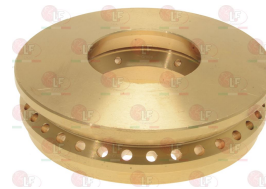

SOFINOR

3025596 FLAME SPREADER \varnothing 80 mm

SOFINOR

3500185 GAS JET CONICAL M17x1 \varnothing 1.20 mm

3025755 BURNER ASSEMBLY MOUNTING DISTANCE 120 mm
with central flame
4000-7000 Kcal/h
height 54 mm - \varnothing 80 mm - pipe \varnothing 27 mm

Suitable for:

3025613 FLAME SPREADER \varnothing 120 mm

SOFINOR

3500195 GAS JET CONICAL M17x1 \varnothing 2.20 mm

Suitable for:

3025680 GAS BURNER SUPPORT GR6 \varnothing 34 mm

3025713 BURNER ASSEMBLY MOUNTING DISTANCE 325 mm
with central flame
15000-20000 Kcal/h
height 80 mm - \varnothing 200 mm - pipe \varnothing 34 mm
for Fryer gas (SOFINOR) TURBO8

SOFINOR

3025680 GAS BURNER SUPPORT GR6 \varnothing 34 mm

3025613 FLAME SPREADER \varnothing 120 mm

SOFINOR

3025593 FLAME SPREADER \varnothing 80 mm

SOFINOR

3025596 FLAME SPREADER \varnothing 80 mm

SOFINOR

3025624 FLAME SPREADER \varnothing 80 mm

SOFINOR

Electrical gas valves and accessories

3523079 GAS VALVE UNITROL 7000BGO-S7B
 inlet \varnothing 3/4" F - outlet \varnothing 3/4" F
 thermocouple connection 11/32"
 without pressure regulator