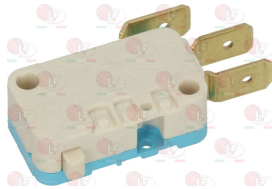

3240123 MICROSWITCH ROLD VRSRB1DA1 16A 250V