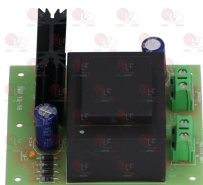

SIRMAN IV5820020

**3068014 CAPACITOR DUCATI ENERGIA 8µF**  
450V 50/60Hz  
operating temperature -25 +85°C  
lead connection 6.35x0.8 mm  
ø 32xh55 mm

SIRMAN 19410301

**3068080 CAPACITOR ELECTRICAL 10µF**  
450V 50/60Hz - ø 30xh71 mm

SIRMAN 19410307

**3068084 CAPACITOR ELECTRICAL 20µF**  
450V 50/60Hz - ø 40xh71 mm

SIRMAN IV5820020

**3068079 CAPACITOR ELECTRICAL 8µF**  
450V 50/60Hz - ø 30xh71 mm

SIRMAN 19410301

**3068112 CAPACITOR WITH CABLE 25µF**  
450V 50/60Hz - ø 45xh71 mm - cables L=200 mm

## Electronic boards

**5035540 BOARD FOR SPEED VARIATOR 85x70 mm**  
for Toaster (SIRMAN) ROLLER BREAKFAST CE  
ROLLER LONG CE

SIRMAN IB5946810

**5053363 CONTROL ELECTRONIC BOARD 236x55 mm**  
complete with cable - D-shaped pin ø 6x4.6 mm