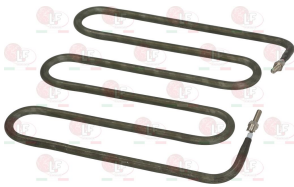

SIRMAN IB5256400

**3755022 HEATING ELEMENT 1150W 240V BOTTOM**  
 length 190 mm - width 310 mm  
 for Panini grill (SIRMAN) CORT - ELIO

SIRMAN IGS103033

SIRMAN IGS402C

SIRMAN IGS407C

**5064034 HEATING ELEMENT 1250W 230V LOWER**  
 length 180 mm - width 175 mm  
 for Panini grill (SIRMAN) PD POWER

SIRMAN IGS103123

**5035207 HEATING ELEMENT 1450W 230V**  
 length 345 mm - width 150 mm  
 fittings M10x1 mm  
 for Toaster electric (SIRMAN) 12C - 6C

SIRMAN IGS403503

**5027285 HEATING ELEMENT 1700W 230V**  
 length 235 mm - width 210 mm  
 fittings M12x1 mm  
 for Salamander (SIRMAN) PRO 1/1 G CE  
 PRO 1/2 G CE