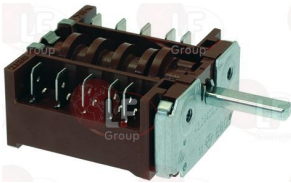

Selector switches

3057139 **SELECTOR SWITCH 0-2 POSITIONS**
contact capacity 16A 250V - max 150°C
D-shaped pin $\varnothing$ 6x4.6 mm

SIRMAN FP611100001

3057158 **SELECTOR SWITCH 0-4 POSITIONS**
contact capacity 16A 600V - max 60/75°C
square shaft 5x5 mm