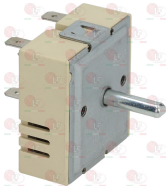

SIRMAN 19410307

**3068084 CAPACITOR ELECTRICAL 20µF**  
450V 50/60Hz - ø 40xh71 mm

SIRMAN IV5820020

**3068079 CAPACITOR ELECTRICAL 8µF**  
450V 50/60Hz - ø 30xh71 mm

SIRMAN 19410301

**3068112 CAPACITOR WITH CABLE 25µF**  
450V 50/60Hz - ø 45xh71 mm - cables L=200 mm

SIRMAN GM5646220

Suitable for:

**5057081 CONTROL ELECTRONIC BOARD 236x55 mm**  
complete with cable - D-shaped pin  $\varnothing$  6x4.6 mm

SIRMAN GM56462201

Suitable for:

**5052002 ELECTRONIC BOARD 100x80 mm**

SIRMAN GM5946300

**5081603 MOTHERBOARD 223x125 mm**

SIRMAN CN-IH27008

**5083649 MOTHERBOARD 252x148 mm**

SIRMAN CN-IH35009

## Energy regulators

**3350026 ENERGY REGULATOR**  
contact capacity 230V 13A - max temperature 125°C  
D-shaped pin  $\varnothing$  6x4.6 mm  
double rotation direction  
for PYROCERAM. TOPS-SALAMANDERS-POTATO WARMERS