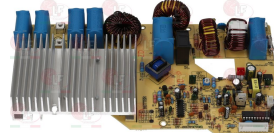

SIRMAN CN-IH27008

5083649 MOTHERBOARD 252x148 mm