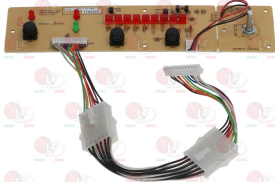

## Electronic boards

**5035540 BOARD FOR SPEED VARIATOR 85x70 mm**  
for Toaster (SIRMAN) ROLLER BREAKFAST CE  
ROLLER LONG CE

SIRMAN IB5946810

**5053363 CONTROL ELECTRONIC BOARD 236x55 mm**  
complete with cable - D-shaped pin ø 6x4.6 mm

SIRMAN GM5646220

Suitable for:

**5057081 CONTROL ELECTRONIC BOARD 236x55 mm**  
complete with cable - D-shaped pin  $\varnothing$  6x4.6 mm

SIRMAN GM56462201

Suitable for:

**5052002 ELECTRONIC BOARD 100x80 mm**