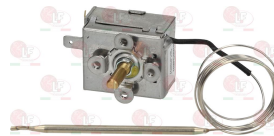

SIRMAN IGS104013

SIRMAN IGS460

5052885 **THERMOSTAT SINGLE-PHASE 55-320°C**
D-shaped pin $\varnothing$ 6x4.6 mm
capillary length 600 mm - 15A 250V
bulb $\varnothing$ 4x128 mm
for Panini grill (SIRMAN) PDTOP V - PDV