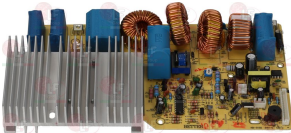

SIRMAN GM5946300

5081603 MOTHERBOARD 223x125 mm