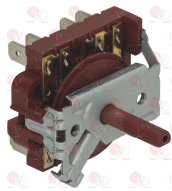

SIRMAN GM4206450

SIRMAN IB4206450

5054618 SELECTOR SWITCH 4 POSITIONS
contact capacity 16A 250V
D-shaped pin $\varnothing$ 6x4,6 mm
for Toaster electric (SIRMAN) ROLLER TOAST 18VV CE