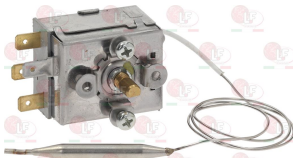

SIRMAN FG92000

SIRMAN FG92000C

5063191 **THERMOSTAT SINGLE PHASE 240°C**
with manual reset
covered capillary length 470 mm - 16A 250V
bulb $\varnothing$ 6x55 mm
for Fryer electric (SIRMAN) ELDORADO 5
ELDORADO 5+8 - ELDORADO 5X2 - ELDORADO 8
ELDORADO 8X2 - PASTI 10 - PASTI 8