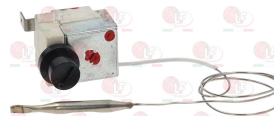

SIRMAN FG92010

5069257 **THERMOSTAT SINGLE-PHASE TR3 50-310°C**
D-shaped pin $\varnothing$ 6x4.6 mm
capillary length 940 mm - 16A 400V
bulb $\varnothing$ 3.55x195 mm
for Crêpe pan electric (SIRMAN) CREPIERA TONDA