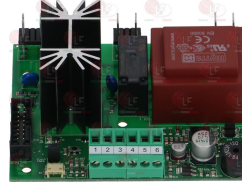

## Electronic boards

**5035540 BOARD FOR SPEED VARIATOR 85x70 mm**  
for Toaster (SIRMAN) ROLLER BREAKFAST CE  
ROLLER LONG CE

SIRMAN IB5946810

**5053363 CONTROL ELECTRONIC BOARD 236x55 mm**  
complete with cable - D-shaped pin ø 6x4.6 mm

SIRMAN GM5646220

Suitable for:

**5057081 CONTROL ELECTRONIC BOARD 236x55 mm**  
complete with cable - D-shaped pin  $\varnothing$  6x4.6 mm

SIRMAN GM56462201

Suitable for:

**5052002 ELECTRONIC BOARD 100x80 mm**

SIRMAN GM5946300

**5081603 MOTHERBOARD 223x125 mm**

SIRMAN CN-IH27008

**5083649 MOTHERBOARD 252x148 mm**

SIRMAN CN-IH35009

## Energy regulators

**3350026 ENERGY REGULATOR**  
contact capacity 230V 13A - max temperature 125°C  
D-shaped pin  $\varnothing$  6x4.6 mm  
double rotation direction  
for PYROCERAM. TOPS-SALAMANDERS-POTATO WARMERS