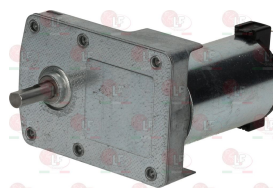

SIRMAN IV5820020

**3068014 CAPACITOR DUCATI ENERGIA 8µF**  
450V 50/60Hz  
operating temperature -25 +85°C  
lead connection 6.35x0.8 mm  
ø 32xh55 mm

SIRMAN 19410301

**3068080 CAPACITOR ELECTRICAL 10µF**  
450V 50/60Hz - ø 30xh71 mm

SIRMAN 19410307

**3068084 CAPACITOR ELECTRICAL 20µF**  
450V 50/60Hz - ø 40xh71 mm

SIRMAN IV5820020

**3068079 CAPACITOR ELECTRICAL 8µF**  
450V 50/60Hz - ø 30xh71 mm

SIRMAN 19410301

**3068112 CAPACITOR WITH CABLE 25µF**  
450V 50/60Hz - ø 45xh71 mm - cables L=200 mm

## Gearmotors

5060501 GEAR MOTOR AUTOM ASR20V 230V 50Hz  
D-shaped pin 8x7 mm

SIRMAN GM5036890

SIRMAN IB5036800

3240340 GEAR MOTOR CROUZET 24V 3000RPM  
D-shaped pin 7x8 mm - pin height 26 mm

SIRMAN GM5036810