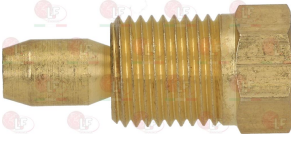

for mounting of pilot assembly

3020293 BRACKET PILOT BURNER SUPPORT 65x50x45 mm

for burner \varnothing 115 mm

3020100 BRACKET 2 POSITIONS

3020101 BRACKET CLAMP 2 POSITIONS

3020292 BRACKET PILOT BURNER SUPPORT 47x40x15 mm

for burner \varnothing 90 mm

3020291 BRACKET PILOT BURNER SUPPORT 85x45x55 mm

for burner \varnothing 135 mm

3020108 DEFLECTOR 1 FLAME

Suitable for:

3020083 FITTING AND OLIVE \varnothing 4 mm

3020102 HEXAGON HEAD SCREW 3/16"x18 mm

3020060 IGNITION PLUG ROUND \varnothing 7x44 mm
M faston M 4x1 mm
overall length 82 mm
model CB505/021 Junkers
for model P502F

3020294 IGNITION PLUG ROUND \varnothing 7x44 mm
M faston M4x1 mm
overall length 67 mm

3020124 IGNITION PLUG ROUND \varnothing 7x44 mm
connection \varnothing 2.4 mm
overall length 58 mm

3020365 IGNITION PLUG ROUND \varnothing 7x44 mm
connection \varnothing 2.4 mm
overall length 52 mm

3348036 OLIVE FOR PIPE \varnothing 4 mm
for model PEL 21-22-24-25