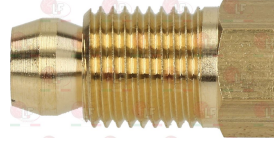

for burner \varnothing 90 mm

3020291 BRACKET PILOT BURNER SUPPORT 85x45x55 mm

for burner \varnothing 135 mm

3020108 DEFLECTOR 1 FLAME

Suitable for:

3020083 FITTING AND OLIVE \varnothing 4 mm

3020102 HEXAGON HEAD SCREW 3/16"x18 mm

3020060 IGNITION PLUG ROUND \varnothing 7x44 mm
M faston M 4x1 mm
overall length 82 mm
model CB505/021 Junkers
for model P502F

3020294 IGNITION PLUG ROUND \varnothing 7x44 mm
M faston M4x1 mm
overall length 67 mm

3020082 OLIVE FOR PIPE \varnothing 12 mm
for model PEL 22-24-25

3020081 OLIVE FOR PIPE \varnothing 6 mm

ROTISOL

Suitable for:

3020084 FITTING AND OLIVE \varnothing 6 mm

3001003 IGNITION PLUG ROUND \varnothing 7x44 mm
M faston M4x1 mm
overall length 65 mm

3020124 IGNITION PLUG ROUND \varnothing 7x44 mm
connection \varnothing 2.4 mm
overall length 58 mm

3020365 IGNITION PLUG ROUND \varnothing 7x44 mm
connection \varnothing 2.4 mm
overall length 52 mm

3348036 OLIVE FOR PIPE \varnothing 4 mm
for model PEL 21-22-24-25