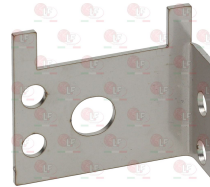

ROTISOL LQ1000

Pilot burners and accessories

3020001 ONE-FLAME PILOT BURNER SIT

multigas with jet \varnothing 0.20 mm
with 2 positions bracket

ROTISOL V1092A

3020092 BRACKET PILOT BURNER SUPP. LH 92x55x45mm

for mounting of pilot assembly

3020293 BRACKET PILOT BURNER SUPPORT 65x50x45 mm

for burner \varnothing 115 mm

3020100 BRACKET 2 POSITIONS

3020101 BRACKET CLAMP 2 POSITIONS

3020292 BRACKET PILOT BURNER SUPPORT 47x40x15 mm

for burner \varnothing 90 mm

3020291 BRACKET PILOT BURNER SUPPORT 85x45x55 mm

for burner \varnothing 135 mm

3020108 DEFLECTOR 1 FLAME

Suitable for:

3020083 FITTING AND OLIVE \varnothing 4 mm

3020102 HEXAGON HEAD SCREW 3/16"x18 mm

3020060 IGNITION PLUG ROUND \varnothing 7x44 mm
M faston M 4x1 mm
overall length 82 mm
model CB505/021 Junkers
for model P502F

3020294 IGNITION PLUG ROUND \varnothing 7x44 mm
M faston M4x1 mm
overall length 67 mm