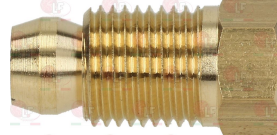

3020084 FITTING AND OLIVE \varnothing 6 mm

3001003 IGNITION PLUG ROUND \varnothing 7x44 mm
M faston M4x1 mm
overall length 65 mm

3020124 IGNITION PLUG ROUND \varnothing 7x44 mm
connection \varnothing 2.4 mm
overall length 58 mm