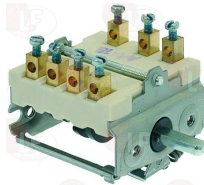

3057165 SELECTOR SWITCH 0-3 POSITIONS

contact capacity 16A 250V - max 150°C
D-shaped pin 6x4.6 mm
for Bain-marie electric (ROLLER GRILL) BMS
for Grill (ROLLER GRILL) XL
for Rotisserie electric (ROLLER GRILL) RBE12
RBE4 - RBE8
for Salamander electric (ROLLER GRILL) SEM60
for Toaster electric (ROLLER GRILL) BAR100
BAR106 - BAR200 - BAR206 - RST127 - RST128
RST227
for Fryer electric (ROLLER GRILL) RFE20C
for Grill (ROLLER GRILL) XL
for Gyros electric (ROLLER GRILL) GR40E - GR60E
GR80E
for Panini grill electric (ROLLER GRILL) PANINI XL

ROLLER GRILL A01001

ROLLER GRILL A01001/1

5048269 SELECTOR SWITCH 0-3 POSITIONS

contact capacity 16A 250V - max 150°C
D-shaped pin 6x4.6 mm
for Toaster (ROLLER GRILL) BAR1000 - BAR2000
for Toaster electric (ROLLER GRILL) TS1270
TS3270