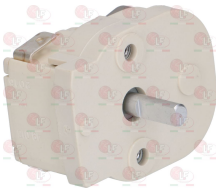

3446014 **TIMER 15 MINUTES MTS49**
mechanical movement with balance wheel
manually set mechanical timer
manually set cycle 15 minutes
2 poles with contact capacity 16(4)A 250V
max temperature 110°C
D-shaped pin $\varnothing$ 6x4.6 mm
for Toaster electric (ROLLER GRILL)
BAR100-BAR200-BAR106-BAR206-RST127
RST227-RST128-RST228
for Toaster electric (ROLLER GRILL) RST1270
TS1270