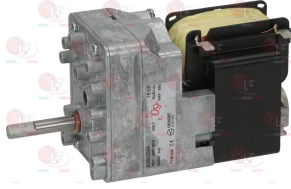

ROLLER GRILL A03038

ROLLER GRILL A03038+B01004

ROLLER GRILL A03064

ROLLER GRILL A03064+B01004

7102253 GEARMOTOR KENTA 30W 230V 50Hz
 TYPE K9175001 - 1rpm
 pin \varnothing 8 mm - pin height 16 mm
 for Gyros electric (ROLLER GRILL) GR40E - GR60E
 GR80E
 for Gyros gas (ROLLER GRILL) GR40G - GR60G - GR80G

ROLLER GRILL A03055

7151124 GEARMOTOR KENTA 50W 220V
 TYPE K9177150 - 2rpm
 pin \varnothing 21 mm - pin height 40 mm
 for Gyros gas (ROLLER GRILL) RBG30

ROLLER GRILL A03053

ROLLER GRILL

Suitable for:

7111822 GEARMOTOR 220V 50/60Hz
TYPE 82662563 - 2600rpm
D shaped pin 8x7 mm
for Rotisserie electric (ROLLER GRILL) RBE25

ROLLER GRILL A03007

Suitable for:

7105461 GEARMOTOR 30W 220V 50/60Hz
1rpm
ø 15 mm pin - 35 mm pin height
for Gyros electric (ROLLER GRILL) GRE40 - GRE60
GRE80
for Gyros gas (ROLLER GRILL) GRG40 - GRG60 - GRG80