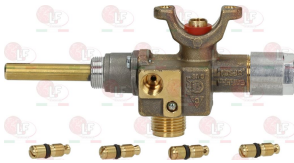

ROLLER GRILL E01005

ROLLER GRILL

Suitable for:

Suitable for:

- 7151096 KIT BURNER COMPLETE 530x85 mm**
 complete with fitting
 total length 580 mm - height 58 mm
 stainless steel
 for Gyros gas (ROLLER GRILL) RBG30
 for Salamander gas (ROLLER GRILL) SGF800 - SGM800

ROLLER GRILL E01011
ROLLER GRILL E02182

ROLLER GRILL E01011+E02181+...

ROLLER GRILL E02181

Gas taps and accessories

- 5030841 GAS TAP COPRECI CPMM18700**
 with pilot flame
 pipe flange fitting \varnothing 21 mm
 outlet fitting \varnothing 3/8" M
 with nozzles \varnothing 0,50- \varnothing 0,75- \varnothing 0,90- \varnothing 1,15- \varnothing 1,45
 thermocouple connection M8x1
 pin length 40 mm
 D-shaped pin \varnothing 8x6.5 mm - long pin