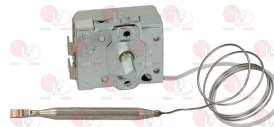

ROLLER GRILL A06006

ROLLER GRILL A06020

ROLLER GRILL A06022

5045789 SINGLE-PHASE THERMOSTAT 58-173°C
D-shaped pin $\varnothing$ 6x4.6 mm
capillary length covered 610 mm - 16A 400V
bulb $\varnothing$ 6x75 mm
for Fryer electric (ROLLER GRILL) FD120 - FD120R
FD50 - FD50D - FD80 - FD80D - FD80DR - FD80R
RFE12 - RFE16 - RFE8D - RF12DS - RF12S - RF5DS
RF5S - RF8DS - RF8S