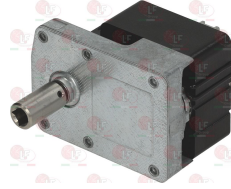

ROLLER GRILL A03008

ROLLER GRILL A03054

ROLLER GRILL A03054+60058

3240592 GEAR MOTOR 230V 50/60Hz 16A
 TYPE (RMS5)2512-B0166I-1392
 complete with gearing
 D-shaped pin 8x7 mm - pin height 30 mm
 for Sausage grill (ROLLER GRILL) RG11 - RG5 - RG7
 RG9

ROLLER GRILL A03038

ROLLER GRILL A03038+B01004

ROLLER GRILL A03064

ROLLER GRILL A03064+B01004

7102253 GEARMOTOR KENTA 30W 230V 50Hz
 TYPE K9175001 - 1rpm
 pin \varnothing 8 mm - pin height 16 mm
 for Gyros electric (ROLLER GRILL) GR40E - GR60E
 GR80E
 for Gyros gas (ROLLER GRILL) GR40G - GR60G - GR80G

ROLLER GRILL A03055

7151124 GEARMOTOR KENTA 50W 220V
 TYPE K9177150 - 2rpm
 pin \varnothing 21 mm - pin height 40 mm
 for Gyros gas (ROLLER GRILL) RBG30

ROLLER GRILL A03053

ROLLER GRILL

Suitable for:

7111822 GEARMOTOR 220V 50/60Hz
TYPE 82662563 - 2600rpm
D shaped pin 8x7 mm
for Rotisserie electric (ROLLER GRILL) RBE25

ROLLER GRILL A03007

Suitable for:

7105461 GEARMOTOR 30W 220V 50/60Hz
1rpm
ø 15 mm pin - 35 mm pin height
for Gyros electric (ROLLER GRILL) GRE40 - GRE60
GRE80
for Gyros gas (ROLLER GRILL) GRG40 - GRG60 - GRG80