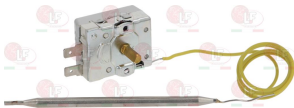

ROLLER GRILL A06007

ROLLER GRILL A06009

ROLLER GRILL A06026

ROLLER GRILL A06056

3444636 THERMOSTAT SINGLE-PHASE 30-79°C
D-shaped pin $\varnothing$ 6x4.6 mm
capillary length 620 mm - 16A 400V
bulb $\varnothing$ 6x130 mm