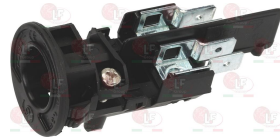

Suitable for:

Cable glands

5076100 GROMMET OF NEOPRENE 11-16-23 mm
internal \varnothing 11 mm
mounting hole \varnothing 16 mm
external \varnothing 23 mm

ROLLER GRILL A12008

7151078 GROMMET WITH TERMINAL BLOCK 2-POLES
for Bain-marie electric (ROLLER GRILL) BMG ECO
BMS ECO - BM3
for Toaster electric (ROLLER GRILL) CT540 - RG11
RG5 - RG7 - RG9

ROLLER GRILL A10002

Contact thermostats

3443052 CONTACT THERMOSTAT 135°C 16A 250V
with automatic reset
for Bain-marie electric (ROLLER GRILL) BMGECO
BMS - BMSECO - BM3
for Bain-marie electric (ROLLER GRILL)
TOUS MODELES

ROLLER GRILL A06034

ROLLER GRILL A06034/1

3444610 CONTACT THERMOSTAT 90°C 10A 250V
with automatic reset
for BOILER

ROLLER GRILL A06048

Contactors

3446223 CONTACTOR AEG LS02K400
6A 400V 2.2Kw - coil 230V 50/60Hz
4 normally open contacts
for Fryer electric (ROLLER GRILL) RFE16C - RF14DS
RF14S

ROLLER GRILL A05002

ROLLER GRILL A05006

3454053 CONTACTOR BENEDIKT/JAGER K3-18ND10
18A 400V 7.5Kw - coil 220/240V 50/60Hz
3 normally open contacts
1 normally open auxiliary contact
for Fryer electric (ROLLER GRILL) RF25DS - RF25S