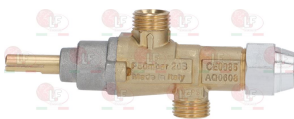

ROLLER GRILL E02182

1. **3348014 GAS TAP 20/S**
   without pilot flame
   fittings $\varnothing$ M16x1.5mm
   thermocouple fitting M8x1
   D-shaped pin $\varnothing$ 8x6.5mm
   for Fry top gas (ROLLER GRILL) PSG400-PSG600
   for Rotisserie gas (ROLLER GRILL)
   GRG40-GRG60-GRG80