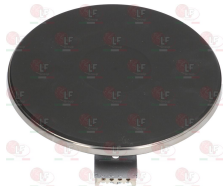

3055746 BASKET FOR HOT DOGS \varnothing 180x220 mm
 for Sausage grill electric (ROLLER GRILL) CS0E
 CS3E - CS4E

ROLLER GRILL F04012

Suitable for:

3055747 HOT DOG TANK LID ø 205 mm
for Sausage grill electric (ROLLER GRILL) CS0E
CS3E - CS4E
for Sausage grill electric (ROLLER GRILL) CS2E

ROLLER GRILL F05051

ROLLER GRILL

Suitable for:

3055747 HOT DOG TANK LID ø 205 mm
for Sausage grill electric (ROLLER GRILL) CS0E
CS3E - CS4E
for Sausage grill electric (ROLLER GRILL) CS2E

ROLLER GRILL F05051

Electric hot plates

2111541 ELECTRIC HOT PLATE ø 220 mm 2000W 230V
terminal block electric connections
with STAINLESS steel edge
for electric cooking top

ROLLER GRILL D03016

**Electrical cables**

- 5008206 POWER SUPPLY CABLE 16A 250V 2000 mm**
with SCHUKO plug - 3 wires 1.5 mm²
for Fryer electric (ROLLER GRILL) FD50 - FD50D
FD80 - FD80DR
for Panini grill electric (ROLLER GRILL)
MAJESTIC-VC - PANINI-VC
for Bain-marie electric (ROLLER GRILL) BMD - BMV2
BMV3
for Crêpe pan electric (ROLLER GRILL) CFE400
for Fryer electric (ROLLER GRILL) RF12DS - RF12S
RF8DS - RF8S
for Gyros electric (ROLLER GRILL) GR40E - GR60E
GR80E
for Gyros gas (ROLLER GRILL) GR40G - GR60G - GR80G
for Hot cupboard electric (ROLLER GRILL) HVC120
RE2

ROLLER GRILL C03007

ROLLER GRILL C03013

Electrical sockets

- 5091957 UNIVERSAL SOCKET 16A 250V**
mounting hole 42x38 mm

ROLLER GRILL A16009

Energy regulators

- 3350092 ENERGY REGULATOR**
contact capacity 230V 13A
temperature max 125°C
D-shaped pin ø 6x4,6 mm
double direction of rotation