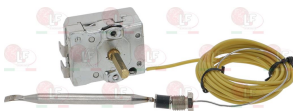

Suitable for:

ROLLER GRILL

Suitable for:

Thermostats

7100292 SINGLE-PHASE THERMOSTAT 230°C
with automatic reset
capillary length covered 520 mm - 16A 250V
bulb $\varnothing$ 6x60 mm
for Fryer (ROLLER GRILL) FD80
for Fryer electric (ROLLER GRILL) FD120 - FD120R
FD50 - FD50+80 - FD50D - FD80R - RFE12 - RFE16
RFE8D - RF12DS - RF12S - RF5DS - RF5S - RF8DS
RF8S

ROLLER GRILL A06001

ROLLER GRILL A06017

3444765 SINGLE-PHASE THERMOSTAT 240°C
with automatic reset
capillary length covered 550 mm - 16A 230V
bulb $\varnothing$ 4x90 mm
for Fryer electric (ROLLER GRILL) RF12 - RF14
RF25 - RF3 - RF5 - RF8

ROLLER GRILL A06004

5089254 SINGLE-PHASE THERMOSTAT 30-55°C
D-shaped pin $\varnothing$ 6x4.6 mm
capillary length 880 mm - 16A 400V
bulb $\varnothing$ 6x100 mm

ROLLER GRILL A06049

7102239 SINGLE-PHASE THERMOSTAT 30-85°C
D-shaped pin $\varnothing$ 6x4.6 mm
capillary length 880 mm - 16A 250V
bulb $\varnothing$ 6x104 mm
for Display cabinet warm (ROLLER GRILL)
WD100-WD200-WDL100-WDL200
for Hot cupboard (ROLLER GRILL) RELAIS

ROLLER GRILL A06041

7151086 SINGLE-PHASE THERMOSTAT 30-95°C
perno mezzaluna $\varnothing$ 6x4,6 mm
lunghezza capillare ricoperto 2020 mm - 16A 400V
bulbo $\varnothing$ 6x87 mm - con raccordo premistoppa M9x1
for Self service counter warm (ROLLER GRILL)
SBC40C - SBC60C - SBM40C - SBM40M - SB40C
SB40M - SB60M

ROLLER GRILL SA06050