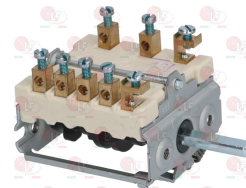

3057024 SELECTOR SWITCH 0-6 POSITIONS

contact capacity 16A 250V - max 150°C
D-shaped pin 6x4.6 mm