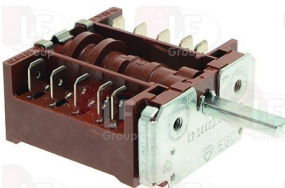

5060576 SELECTOR SWITCH 0-3 POSITIONS

contacts capacity 16A 250V - max 150°C
D-shaped pin 6x4.6 mm
for Rotisserie electric (ROLLER GRILL) RBE25