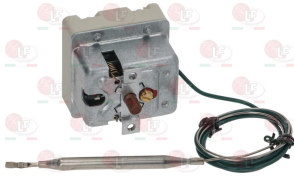

ROLLER GRILL A06042

Suitable for:

ROLLER GRILL

3744226 THERMOSTAT 3-PHASE 240°C
with manual reset
covered capillary length 890 mm
bulb \varnothing 6x87 mm

ROLLER GRILL A06012

Suitable for:

3444594 THREE-PHASE THERMOSTAT 65-200°C
D-shaped pin \varnothing 6x4.6 mm
capillary length 880 mm
bulb \varnothing 6x77 mm - with adapter nipple bland M9x1
with complete tank coupling M12x1
for Fryer electric (ROLLER GRILL) RF12DSP - RF12SP
RF8DSP - RF8SP
for Fry top (ROLLER GRILL) PL400E