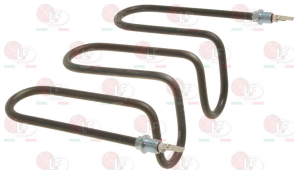

ROLLER GRILL D02001

3855004 HEATING ELEMENT 650W 230V
length 160 mm - width 260 mm
height 83 mm - fittings M12x1.25 mm
for Dish warmer (ROLLER GRILL) DW106

ROLLER GRILL D02004

7150289 HEATING ELEMENT 650W 230V
length 183 mm - width 325 mm
2 flanges 33x16 mm