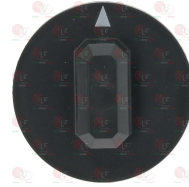

Suitable for:

3241174 **BLACK KNOB $\varnothing$ 44 mm**
D-shaped hole 6x4.6 mm