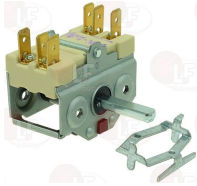

7105807 SELECTOR SWITCH 0-1 POSITIONS

with connecting bracket
 contacts capacity 16A 250V - max 150°C
 D-shaped pin 6x4.6 mm
 for Fry top electric (ROLLER GRILL) PSR400EC
 for Crêpe pan electric (ROLLER GRILL) CDE400
 for Fry top (ROLLER GRILL) PSR400EC - PSR600EE
 PSR900E PL400E
 for Fry top electric (ROLLER GRILL) TOUS MODELES
 for Fryer electric (ROLLER GRILL) RFE12 - RFE16C
 RFE20C - RFE8D
 for Panini grill (ROLLER GRILL) PANINI FT/E