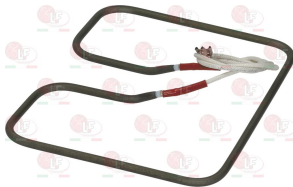

ROLLER GRILL D02139

5049570 HEATING ELEMENT 800W 240V UPPER
length 215 mm - width 176 mm
complete with cables length 800 mm
for Panini grill electric (ROLLER GRILL) GES-GED