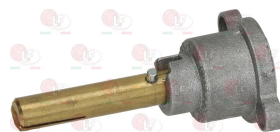

3348238 CAP WITH PIN $\varnothing$ 8x6.5 mm
pin 35/15 mm upper/lower
for model PEL 21S