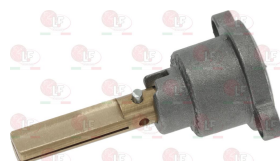

ROLLER GRILL E02031

3348085 BUSH FOR TAP

3348220 CAP WITH PIN \varnothing 6x4.6 mm
 pin length 30/23 mm upper/lower
 for model PEL 21

3348021 CAP WITH PIN \varnothing 8x6.5 mm
 pin length 22 mm
 for model PEL 21S

3348243 CAP WITH PIN \varnothing 8x6.5 mm
 pin length 22/15 mm right/lef
 for model PEL 21S

7102841 BODY FITTING TAP
 \varnothing pipe 10 mm
 thread \varnothing 3/8" F - M16x1 mm
 for taps PEL 20S-21S

3348219 CAP WITH PIN \varnothing 6x4.6 mm
 pin length 45/20 mm upper/lower
 for model PEL 21

3348221 CAP WITH PIN \varnothing 6x4.6 mm
 pin length 30/17,5 mm upper/lower
 for model PEL 21

3348238 CAP WITH PIN \varnothing 8x6.5 mm
 pin 35/15 mm upper/lower
 for model PEL 21S

3348275 CAPPuccio CON PERNO \varnothing 8x6,5 mm
 con fiamma pilota
 raccordi M16x1,5 mm
 con regolatore di portata
 attacco termocoppia M9x1
 perno a mezzaluna \varnothing 8x6,5 mm