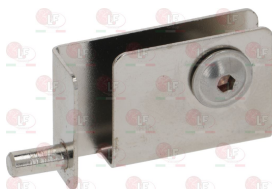

ROLLER GRILL A09003

Suitable for:

ROLLER GRILL

Suitable for:

Hinges, catches and accessories

7151087 HINGE GLASS DOOR

external dimensions 50x13 mm - pin \varnothing 4.5 mm
for glass thickness 6 mm
for Rotisserie electric (ROLLER GRILL) RBE12
RBE4 - RBE8
for Rotisserie gas (ROLLER GRILL) RBG12 - RBG4
RBG8

ROLLER GRILL B09013

3053281 RIGHT/LEFT HINGE FOR OVEN

mounting distance 130 mm - overall length 155 mm
height 147 mm

ROLLER GRILL B09005

3053108 ROLL HOLDER FOR HINGE

mounting distance 95 mm - overall length 110 mm
height 23 mm