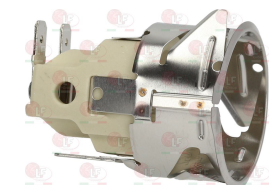

3786614 GASKET FOR OVEN LAMP RECEPTACLE
dimensions 48x41x3 mm

3221392 GASKET KIT FOR OVEN LAMP RECEPTACLE
dimensions ø 53x44x3 mm

3221061 LAMP E14 25W 230V
max temperature 300°C - ø 26x57 mm

2101372 LAMP RECEPTACLE FOR LAMP E14 15-25W 230V
mounting hole ø 38 mm
max temperature 300°C