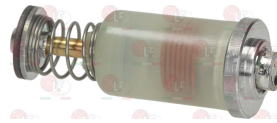

Suitable for:

3348236 FLANGIA WITH PRESSURE FITTING $\varnothing$ 16/10 mm
thread M16x1,5 mm - M10x1,25 mm
for model PEL 21S

3348059 MAGNET PROTECTION NUT M9x1
thread M18x1mm
for model PEL 20-21-22

3182011 MAGNETIC UNIT PEL SMALL HEAD
head $\varnothing$ 15 mm - end piece $\varnothing$ 11 mm - length 44 mm
for PEL tap models 20-21
for EGA tap model 25213
for JUNKERS tap model CH110

3348036 OLIVE FOR PIPE $\varnothing$ 4 mm
for model PEL 21-22-24-25

3348043 PIPE FITTING $\varnothing$ 10 mm
thread M16x1.5 mm
for model PEL 20-21-24-25

3020078 PIPE FITTING $\varnothing$ 6 mm
thread M10x1

ROLLER GRILL

Suitable for:

3348058 MAGNET PROTECTION NUT M8x1
thread M18x1 mm
for model PEL 20-21-22

3182022 MAGNETIC GROUP PEL SMALL HEAD
head $\varnothing$ 15.5 mm - end piece $\varnothing$ 11.5 mm - length 44mm

3348044 OLIVE FOR PIPE $\varnothing$ 10 mm
for model PEL 20-21-24-25

3348037 OLIVE FOR PIPE $\varnothing$ 6 mm
for model PEL 21-22-24-25

3348029 PIPE FITTING $\varnothing$ 4 mm
thread M10x1 mm
for model PEL 21-22-24-25

5014757 PIPE FITTING $\varnothing$ 6 mm
thread M10x1 mm