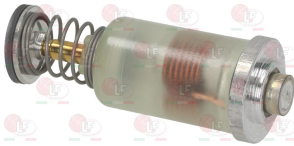

Suitable for:

3348236 FLANGIA WITH PRESSURE FITTING \varnothing 16/10 mm
thread M16x1,5 mm - M10x1,25 mm
for model PEL 21S

3348059 MAGNET PROTECTION NUT M9x1
thread M18x1mm
for model PEL 20-21-22

3182011 MAGNETIC UNIT PEL SMALL HEAD
head \varnothing 15 mm - end piece \varnothing 11 mm - length 44 mm
for PEL tap models 20-21
for EGA tap model 25213
for JUNKERS tap model CH110

3348036 OLIVE FOR PIPE \varnothing 4 mm
for model PEL 21-22-24-25

3348043 PIPE FITTING \varnothing 10 mm
thread M16x1.5 mm
for model PEL 20-21-24-25

3020078 PIPE FITTING \varnothing 6 mm
thread M10x1

ROLLER GRILL