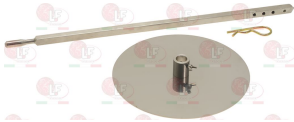

Suitable universal spare parts may not be included

Suitable for:

ROLLER GRILL

Suitable for:

Accessories for rotisserie

5030913 CENTRAL FORKS KIT - 5 PCS

2 U-shaped
3 Z-shaped
round shaft hole \varnothing 15 mm
total length 80 mm
for Rotisserie electric (ROLLER GRILL) RBE12 RBE8
for Rotisserie gas (ROLLER GRILL) RBG12 - RBG20
RBG8

ROLLER GRILL F03034

5088222 PLATE FOR ROTISSERIE \varnothing 210x30 mm

ROLLER GRILL D05050C

ROLLER GRILL 36140COM

3162018 ROAST SPIT FOR ROTISSERIE COMPL. 497 mm

complete wirh dish \varnothing 210x30 mm
section 12x12 mm - coupling \varnothing 11/8x47 mm
for Gyros electric (ROLLER GRILL) GRE40
for Gyros gas (ROLLER GRILL) GRG40

ROLLER GRILL F03028/COMPLET

ROLLER GRILL F03038COM

3162020 ROAST SPIT FOR ROTISSERIE COMPL. 677 mm

complete wirh dish \varnothing 210x30 mm
section 12x12 mm - coupling \varnothing 11/8x47 mm
for Gyros electric (ROLLER GRILL) GRE60
for Gyros gas (ROLLER GRILL) GRG60

ROLLER GRILL F03037COM

3162021 ROAST SPIT FOR ROTISSERIE COMPL. 843 mm

complete wirh plate \varnothing 210x30 mm
section 12x12 mm - coupling \varnothing 11/8x47 mm
for Gyros electric (ROLLER GRILL) GRE80
for Gyros gas (ROLLER GRILL) GRG80