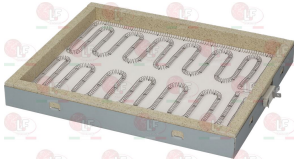

Potentiometers

3057166 POTENTIOMETER COMPLETE WITH CABLE
with cable length 260 mm
slotted pin \varnothing 6x4 mm

Radiant heating elements

- 7150273 RADIANT HEATING ELEMENT 1500W 230V**
length 300 mm - width 250 mm
faston electrical connections
for Glass-ceramic plate electric (ROLLER GRILL)
PS400VC