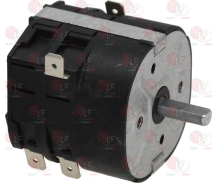

Suitable for:

Suitable for:

3446110 TIMER 15 MINUTES M2
mechanical movement with balance wheel
manually set cycle 15 minutes
contact capacity 16(4)A 250V
max temperature 125°C
D-shaped pin $\varnothing$ 6x4.6 mm
for Toaster electric (ROLLER GRILL) RST227 RST2270
RST3270 - TS3270

3241161 BLACK KNOB $\varnothing$ 40 mm
D-shaped hole 6x4.6 mm