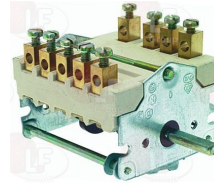

Suitable for:

ROLLER GRILL

Suitable for:

Selector switches

7105807 SELECTOR SWITCH 0-1 POSITIONS

with connecting bracket
contacts capacity 16A 250V - max 150°C
D-shaped pin 6x4.6 mm
for Fry top electric (ROLLER GRILL) PSR400EC
for Crêpe pan electric (ROLLER GRILL) CDE400
for Fry top (ROLLER GRILL) PSR400EC - PSR600EE
PSR900E PL400E
for Fry top electric (ROLLER GRILL) TOUS MODELES
for Fryer electric (ROLLER GRILL) RFE12 - RFE16C
RFE20C - RFE8D
for Panini grill (ROLLER GRILL) PANINI FT/E

ROLLER GRILL A01021

ROLLER GRILL A01022

ROLLER GRILL A01022+A01023

3057002 SELECTOR SWITCH 0-3 POSITIONS

contact capacity 32A 250V - max 150°C
D-shaped pin 6x4.6 mm
for Fryer electric (ROLLER GRILL) RFE16C - RFE25DS
RF14DS - RF14S - RF25S
for Hot plate electric (ROLLER GRILL) ELR5XL

ROLLER GRILL A01002

3057165 SELECTOR SWITCH 0-3 POSITIONS

contact capacity 16A 250V - max 150°C
D-shaped pin 6x4.6 mm
for Bain-marie electric (ROLLER GRILL) BMS
for Grill (ROLLER GRILL) XL
for Rotisserie electric (ROLLER GRILL) RBE12
RBE4 - RBE8
for Salamander electric (ROLLER GRILL) SEM60
for Toaster electric (ROLLER GRILL) BAR100
BAR106 - BAR200 - BAR206 - RST127 - RST128
RST227
for Fryer electric (ROLLER GRILL) RFE20C
for Grill (ROLLER GRILL) XL
for Gyros electric (ROLLER GRILL) GR40E - GR60E
GR80E
for Panini grill electric (ROLLER GRILL) PANINI XL

ROLLER GRILL A01001

ROLLER GRILL A01001/1

5048269 SELECTOR SWITCH 0-3 POSITIONS

contact capacity 16A 250V - max 150°C
D-shaped pin 6x4.6 mm
for Toaster (ROLLER GRILL) BAR1000 - BAR2000
for Toaster electric (ROLLER GRILL) TS1270
TS3270

ROLLER GRILL A01017

ROLLER GRILL A01025

5060576 SELECTOR SWITCH 0-3 POSITIONS

contacts capacity 16A 250V - max 150°C
D-shaped pin 6x4.6 mm
for Rotisserie electric (ROLLER GRILL) RBE25

ROLLER GRILL A01009