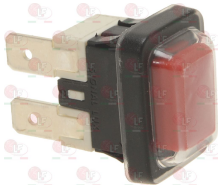

3319372 RED SINGLE-POLE PUSH-BUTTON 16A 250V
for IGNITION
with protection cap
mounting hole 13x20 mm