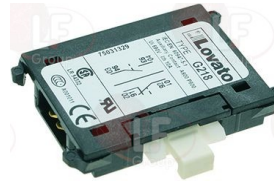

Suitable for:

3446562 CONTACTOR LOVATO BF0901A
coil 9A 230V 50/60Hz 4.2Kw
3 normally open contacts
1 normally closed auxiliary contact
for Fryer electric (ROLLER GRILL) FD120 - FD120R
RFE20C - RFE8D
for Rotisserie electric (ROLLER GRILL) RBE25
for Salamander electric (ROLLER GRILL) SEM800PDS

ROLLER GRILL A05008

Suitable for:

3446227 AUXILIARY CONTACT LOVATO G218
10A
1 contact NO
1 contact NC