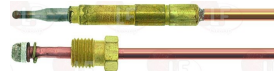

3440893 THERMOCOUP.SIT QUICK M9x1 85 cm - 10 PCS