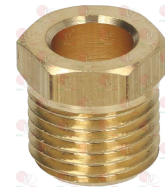

ROLLER GRILL E02030

ROLLER GRILL E02036

- 3348058 MAGNET PROTECTION NUT M8x1**
 thread M18x1 mm
 for model PEL 20-21-22

- 3348020 CAP WITH PIN \varnothing 8x6.5 mm**
 pin length 22 mm
 for model PEL 20S

- 3348059 MAGNET PROTECTION NUT M9x1**
 thread M18x1mm
 for model PEL 20-21-22

Suitable for:

3182022 MAGNETIC GROUP PEL SMALL HEAD
head \varnothing 15.5 mm - end piece \varnothing 11.5 mm - length 44mm

ROLLER GRILL

Suitable for:

3182011 MAGNETIC UNIT PEL SMALL HEAD
head \varnothing 15 mm - end piece \varnothing 11 mm - length 44 mm
for PEL tap models 20-21
for EGA tap model 25213
for JUNKERS tap model CH110

3348044 OLIVE FOR PIPE \varnothing 10 mm
for model PEL 20-21-24-25

3348036 OLIVE FOR PIPE \varnothing 4 mm
for model PEL 21-22-24-25

3348037 OLIVE FOR PIPE \varnothing 6 mm
for model PEL 21-22-24-25

3348043 PIPE FITTING \varnothing 10 mm
thread M16x1.5 mm
for model PEL 20-21-24-25

3348029 PIPE FITTING \varnothing 4 mm
thread M10x1 mm
for model PEL 21-22-24-25

3020078 PIPE FITTING \varnothing 6 mm
thread M10x1

5014757 PIPE FITTING \varnothing 6 mm
thread M10x1 mm

Suitable for:

ROLLER GRILL