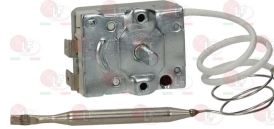

ROLLER GRILL A06057

Suitable for:

7102240 SINGLE-PHASE THERMOSTAT 50-170°C
D shaped pin $\varnothing$ 6x4,6 mm
capillary length covered 415 mm - 16A 400V
bulb $\varnothing$ 6x75 mm
for Dish warmer (ROLLER GRILL) DW106 - DW110
for Hot cupboard (ROLLER GRILL) HVC120 - HVC60

ROLLER GRILL A06018

3444596 SINGLE-PHASE THERMOSTAT 50-320°C
D-shaped pin $\varnothing$ 6x4.6 mm
capillary length 1180 mm - 16A 400V
bulb $\varnothing$ 3x150 mm
for Pasta cooker electric (ROLLER GRILL) CP60
for Rotisserie electric (ROLLER GRILL) RBE25