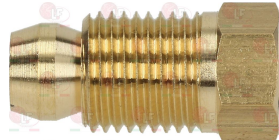

Suitable for:

3020101 BRACKET CLAMP 2 POSITIONS

3020109 DEFLECTOR 2 FLAMES

5048713 DEFLECTOR 3 FLAMES

3020084 FITTING AND OLIVE \varnothing 6 mm

3001003 IGNITION PLUG ROUND \varnothing 7x44 mm
 M faston M4x1 mm
 overall length 65 mm