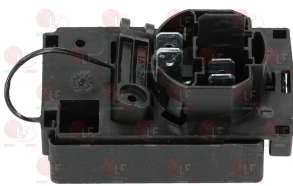

ROLLER GRILL A16013

7151084 **TERMINAL BLOCK 3P W/CABLE FIXING AND LID**
 mod. PA244S - dimensions 60x40 mm
 for Toaster electric (ROLLER GRILL) BAR1000
 BAR2000 - RST1270

ROLLER GRILL A10007

3247009 **TERMINAL BLOCK 6-POLES FV122/B 40A 600V**
 for cable max 6 mm²
 operating temperature 150°C
 nominal voltage 450 V
 for Crêpe pan electric (ROLLER GRILL) CDE350
 CDE400
 for Fry top electric (ROLLER GRILL) PSF600E
 PSR600E - PSR600EC - PSR600EE - PSR900E
 PSR900EC - PSR900EE
 for Gyros electric (ROLLER GRILL) GR40E - GR60E
 GR80E
 for Hot plate electric (ROLLER GRILL) ELR5XL
 for Panini grill electric (ROLLER GRILL) MAJESTIC
 PANINI DOUBLE
 for Rotisserie electric (ROLLER GRILL) RBE120
 RBE200 - RBE80