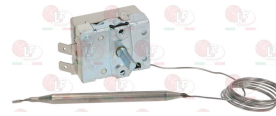

ROLLER GRILL A06049

7102239 SINGLE-PHASE THERMOSTAT 30-85°C
D-shaped pin $\varnothing$ 6x4.6 mm
capillary length 880 mm - 16A 250V
bulb $\varnothing$ 6x104 mm
for Display cabinet warm (ROLLER GRILL)
WD100-WD200-WDL100-WDL200
for Hot cupboard (ROLLER GRILL) RELAIS

ROLLER GRILL A06041

7151086 SINGLE-PHASE THERMOSTAT 30-95°C
perno mezzaluna $\varnothing$ 6x4,6 mm
lunghezza capillare ricoperto 2020 mm - 16A 400V
bulbo $\varnothing$ 6x87 mm - con raccordo premistoppa M9x1
for Self service counter warm (ROLLER GRILL)
SBC40C - SBC60C - SBM40C - SBM40M - SB40C
SB40M - SB60M