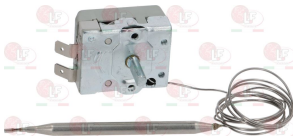

ROLLER GRILL A06004

5089254 SINGLE-PHASE THERMOSTAT 30-55°C
D-shaped pin $\varnothing$ 6x4.6 mm
capillary length 880 mm - 16A 400V
bulb $\varnothing$ 6x100 mm