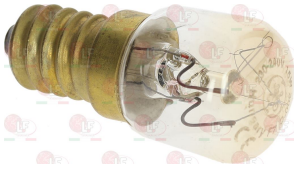

Suitable for:

3221041 LAMP E14 15W 230V
max temperature 300°C - dimensions ø 22x50 mm