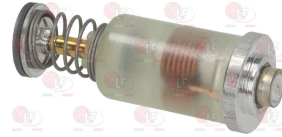

Suitable for:

3182022 MAGNETIC GROUP PEL SMALL HEAD
head \varnothing 15.5 mm - end piece \varnothing 11.5 mm - length 44mm

ROLLER GRILL

Suitable for:

3182011 MAGNETIC UNIT PEL SMALL HEAD
head \varnothing 15 mm - end piece \varnothing 11 mm - length 44 mm
for PEL tap models 20-21
for EGA tap model 25213
for JUNKERS tap model CH110