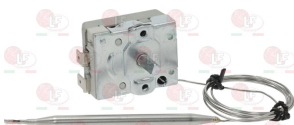

ROLLER GRILL A06002

ROLLER GRILL A06041

3744225 THERMOSTAT SINGLE-PHASE 30-95°C
D-shaped pin $\varnothing$ 6x4.6 mm
capillary length 880 mm - 16A 400V
bulb $\varnothing$ 6x104 mm