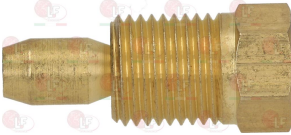

3020100 BRACKET 2 POSITIONS

3020083 FITTING AND OLIVE \varnothing 4 mm

3020102 HEXAGON HEAD SCREW 3/16"x18 mm

3020060 IGNITION PLUG ROUND \varnothing 7x44 mm
M faston M 4x1 mm
overall length 82 mm
model CB505/021 Junkers
for model P502F