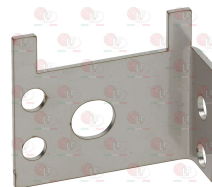

1. **3020292 BRACKET PILOT BURNER SUPPORT 47x40x15 mm**
   for burner $\varnothing$ 90 mm