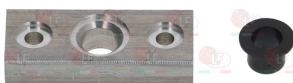

ROLLER GRILL B07027

5084856 SPRING \varnothing 8x40 mm

ROLLER GRILL B07004

Supports

7104203 REAR BUSH WITH SUPPORT
 bush \varnothing 15/10x8x9 mm - support 50x20x10 mm
 for Toaster electric (ROLLER GRILL) CT3000
 CT3000B - CT540 - CT540B