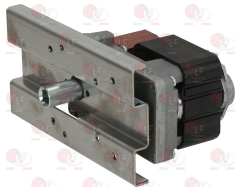

ROLLER GRILL

Suitable for:

7151077 TAP GAS SABAF
 without pilot flame
 with fittings and olive
 pipe flange connector \varnothing 14 mm
 outlet fitting \varnothing 1/4"
 pin length 23 mm
 thermocouple connection M8x1
 D-shaped pin \varnothing 8x6.5 mm
 for Fry top gas (ROLLER GRILL)

ROLLER GRILL E02218

Gaskets and seals

3486001 GASKET PTFE \varnothing 37/29x4,5 mm
 for Sausage grill electric (ROLLER GRILL) RG11
 RG5 - RG7 - RG9

ROLLER GRILL B06029

Gearmotors

3240590 GEAR MOTOR KENTA 28W 230V 50Hz
 type K9115106
 pin \varnothing 15 mm - pin height 35 mm
 for Rotisserie electric (ROLLER GRILL) RBE12
 RBE4 - RBE8 RBE20
 for Rotisserie gas (ROLLER GRILL) RBG12 - RBG20
 RBG4 - RBG8

ROLLER GRILL A03008

ROLLER GRILL A03054

ROLLER GRILL A03054+60058

3240592 GEAR MOTOR 230V 50/60Hz 16A
 TYPE (RMS5)2512-B0166I-1392
 complete with gearing
 D-shaped pin 8x7 mm - pin height 30 mm
 for Sausage grill (ROLLER GRILL) RG11 - RG5 - RG7
 RG9

ROLLER GRILL A03038

ROLLER GRILL A03038+B01004

ROLLER GRILL A03064

ROLLER GRILL A03064+B01004

7102253 GEARMOTOR KENTA 30W 230V 50Hz
 TYPE K9175001 - 1rpm
 pin \varnothing 8 mm - pin height 16 mm
 for Gyros electric (ROLLER GRILL) GR40E - GR60E
 GR80E
 for Gyros gas (ROLLER GRILL) GR40G - GR60G - GR80G