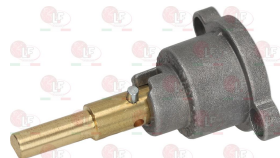

ROLLER GRILL E01005

ROLLER GRILL

Suitable for:

Suitable for:

- 7151096 KIT BURNER COMPLETE 530x85 mm**
 complete with fitting
 total length 580 mm - height 58 mm
 stainless steel
 for Gyros gas (ROLLER GRILL) RBG30
 for Salamander gas (ROLLER GRILL) SGF800 - SGM800

ROLLER GRILL E02031

3348085 BUSH FOR TAP

3348220 CAP WITH PIN \varnothing 6x4.6 mm
 pin length 30/23 mm upper/lower
 for model PEL 21

3348021 CAP WITH PIN \varnothing 8x6.5 mm
 pin length 22 mm
 for model PEL 21S

3348243 CAP WITH PIN \varnothing 8x6.5 mm
 pin length 22/15 mm right/lef
 for model PEL 21S

7102841 BODY FITTING TAP
 \varnothing pipe 10 mm
 thread \varnothing 3/8" F - M16x1 mm
 for taps PEL 20S-21S

3348219 CAP WITH PIN \varnothing 6x4.6 mm
 pin length 45/20 mm upper/lower
 for model PEL 21

3348221 CAP WITH PIN \varnothing 6x4.6 mm
 pin length 30/17,5 mm upper/lower
 for model PEL 21

3348238 CAP WITH PIN \varnothing 8x6.5 mm
 pin 35/15 mm upper/lower
 for model PEL 21S

3348275 CAPPuccio CON PERNO \varnothing 8x6,5 mm
 con fiamma pilota
 raccordi M16x1,5 mm
 con regolatore di portata
 attacco termocoppia M9x1
 perno a mezzaluna \varnothing 8x6,5 mm