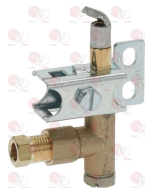

Pilot burners and accessories

1. **3020001 ONE-FLAME PILOT BURNER SIT**
   multigas with jet $\varnothing$ 0.20 mm
   with 2 positions bracket