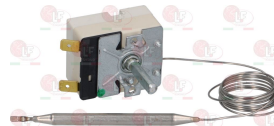

ROLLER GRILL A06003

ROLLER GRILL A06011

3444758 THERMOSTAT SINGLE-PHASE 30-85°C
D-shaped pin $\varnothing$ 6x4.6 mm
capillary length 850 mm - 16A 230V
bulb $\varnothing$ 6x92 mm