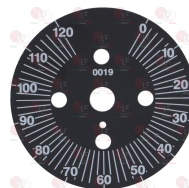

3241830 **KNOB DISK FOR TIMER**
0-120 minutes