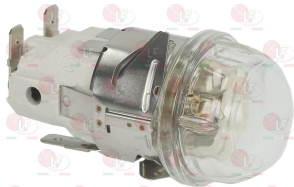

3221060 LAMP RECEPTACLE WITH LAMP E14 25W 230V
lamp glass ø 42 mm
mounting hole ø 38 mm
max temperature 300°C
for OVEN

3186522 GASKET FOR OVEN LAMP RECEPTACLE
dimensions ø 40x30x2 mm

ROLLER GRILL A18004