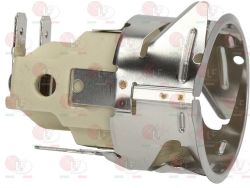

2101372 LAMP RECEPTACLE FOR LAMP E14 15-25W 230V
mounting hole ø 38 mm
max temperature 300°C