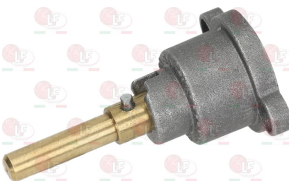

3348029 PIPE FITTING \varnothing 4 mm
thread M10x1 mm
for model PEL 21-22-24-25

3020078 PIPE FITTING \varnothing 6 mm
thread M10x1

5014757 PIPE FITTING \varnothing 6 mm
thread M10x1 mm

Suitable for:

ROLLER GRILL

3348016 GAS TAP 21/S
 with pilot flame
 fittings \varnothing M16x1.5mm
 with flow regulator
 thermocouple connection M9x1
 D-shaped pin \varnothing 8x6.5 mm
 for Salamander gas (ROLLER GRILL) SGM60-SGF80
 for Salamander gas (ROLLER GRILL) TOUS MODELES

ROLLER GRILL E02031

3348085 BUSH FOR TAP

3348220 CAP WITH PIN \varnothing 6x4.6 mm
 pin length 30/23 mm upper/lower
 for model PEL 21

3348021 CAP WITH PIN \varnothing 8x6.5 mm
 pin length 22 mm
 for model PEL 21S

3348243 CAP WITH PIN \varnothing 8x6.5 mm
 pin length 22/15 mm right/lef
 for model PEL 21S

7102841 BODY FITTING TAP
 \varnothing pipe 10 mm
 thread \varnothing 3/8" F - M16x1 mm
 for taps PEL 20S-21S

3348219 CAP WITH PIN \varnothing 6x4.6 mm
 pin length 45/20 mm upper/lower
 for model PEL 21