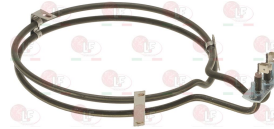

ROLLER GRILL D02074

Suitable for:

3855002 HEATING ELEMENT 2500W 240V
external $\varnothing$ 190 mm - internal $\varnothing$ 178 mm
total height 68 mm
flange 47x17 mm
for Display cabinet warm (ROLLER GRILL) VHC1000