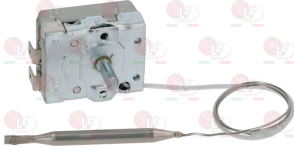

Suitable for:

7112131 SINGLE-PHASE THERMOSTAT 50-140°C
D-shaped pin $\varnothing$ 6x4.6 mm
covered capillary length 420 mm - 16A 400V
bulb $\varnothing$ 6x75 mm
for Hot cupboard (ROLLER GRILL) HVC 120GN