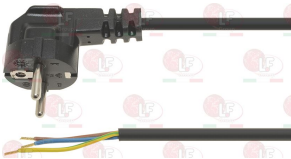

ROLLER GRILL F05051

ROLLER GRILL

Suitable for:

3055747 HOT DOG TANK LID ø 205 mm
for Sausage grill electric (ROLLER GRILL) CS0E
CS3E - CS4E
for Sausage grill electric (ROLLER GRILL) CS2E

ROLLER GRILL F05051

Electric hot plates

2111541 ELECTRIC HOT PLATE ø 220 mm 2000W 230V
terminal block electric connections
with STAINLESS steel edge
for electric cooking top

ROLLER GRILL D03016

**Electrical cables**

- 5008206 POWER SUPPLY CABLE 16A 250V 2000 mm**
with SCHUKO plug - 3 wires 1.5 mm²
for Fryer electric (ROLLER GRILL) FD50 - FD50D
FD80 - FD80DR
for Panini grill electric (ROLLER GRILL)
MAJESTIC-VC - PANINI-VC
for Bain-marie electric (ROLLER GRILL) BMD - BMV2
BMV3
for Crêpe pan electric (ROLLER GRILL) CFE400
for Fryer electric (ROLLER GRILL) RF12DS - RF12S
RF8DS - RF8S
for Gyros electric (ROLLER GRILL) GR40E - GR60E
GR80E
for Gyros gas (ROLLER GRILL) GR40G - GR60G - GR80G
for Hot cupboard electric (ROLLER GRILL) HVC120
RE2

ROLLER GRILL C03007

ROLLER GRILL C03013

Electrical sockets

- 5091957 UNIVERSAL SOCKET 16A 250V**
mounting hole 42x38 mm

ROLLER GRILL A16009

Energy regulators

- 3350092 ENERGY REGULATOR**
contact capacity 230V 13A
temperature max 125°C
D-shaped pin ø 6x4,6 mm
double direction of rotation