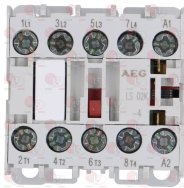

ROLLER GRILL A06034

ROLLER GRILL A06034/1

3444610 CONTACT THERMOSTAT 90°C 10A 250V
with automatic reset
for BOILER

ROLLER GRILL A06048

Contactors

3446223 CONTACTOR AEG LS02K400
6A 400V 2.2Kw - coil 230V 50/60Hz
4 normally open contacts
for Fryer electric (ROLLER GRILL) RFE16C - RF14DS
RF14S

ROLLER GRILL A05002

ROLLER GRILL A05006

3454053 CONTACTOR BENEDIKT/JAGER K3-18ND10
18A 400V 7.5Kw - coil 220/240V 50/60Hz
3 normally open contacts
1 normally open auxiliary contact
for Fryer electric (ROLLER GRILL) RF25DS - RF25S