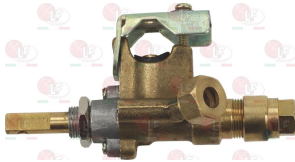

Suitable for:

ROLLER GRILL

Suitable for:

7151077 TAP GAS SABAF
without pilot flame
with fittings and olive
pipe flange connector $\varnothing$ 14 mm
outlet fitting $\varnothing$ 1/4"
pin length 23 mm
thermocouple connection M8x1
D-shaped pin $\varnothing$ 8x6.5 mm
for Fry top gas (ROLLER GRILL)