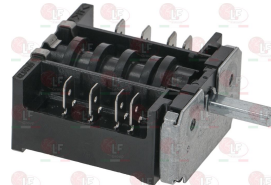

Suitable for:

ROLLER GRILL

Suitable for:

Selector switches

7105807 SELECTOR SWITCH 0-1 POSITIONS

with connecting bracket
contacts capacity 16A 250V - max 150°C
D-shaped pin 6x4.6 mm
for Fry top electric (ROLLER GRILL) PSR400EC
for Crêpe pan electric (ROLLER GRILL) CDE400
for Fry top (ROLLER GRILL) PSR400EC - PSR600EE
PSR900E PL400E
for Fry top electric (ROLLER GRILL) TOUS MODELES
for Fryer electric (ROLLER GRILL) RFE12 - RFE16C
RFE20C - RFE8D
for Panini grill (ROLLER GRILL) PANINI FT/E

ROLLER GRILL A01021

ROLLER GRILL A01022

ROLLER GRILL A01022+A01023

3057002 SELECTOR SWITCH 0-3 POSITIONS

contact capacity 32A 250V - max 150°C
D-shaped pin 6x4.6 mm
for Fryer electric (ROLLER GRILL) RFE16C - RFE25DS
RF14DS - RF14S - RF25S
for Hot plate electric (ROLLER GRILL) ELR5XL

ROLLER GRILL A01002

3057165 SELECTOR SWITCH 0-3 POSITIONS

contact capacity 16A 250V - max 150°C
D-shaped pin 6x4.6 mm
for Bain-marie electric (ROLLER GRILL) BMS
for Grill (ROLLER GRILL) XL
for Rotisserie electric (ROLLER GRILL) RBE12
RBE4 - RBE8
for Salamander electric (ROLLER GRILL) SEM60
for Toaster electric (ROLLER GRILL) BAR100
BAR106 - BAR200 - BAR206 - RST127 - RST128
RST227
for Fryer electric (ROLLER GRILL) RFE20C
for Grill (ROLLER GRILL) XL
for Gyros electric (ROLLER GRILL) GR40E - GR60E
GR80E
for Panini grill electric (ROLLER GRILL) PANINI XL

ROLLER GRILL A01001

ROLLER GRILL A01001/1

5048269 SELECTOR SWITCH 0-3 POSITIONS

contact capacity 16A 250V - max 150°C
D-shaped pin 6x4.6 mm
for Toaster (ROLLER GRILL) BAR1000 - BAR2000
for Toaster electric (ROLLER GRILL) TS1270
TS3270

ROLLER GRILL A01017

ROLLER GRILL A01025

5060576 SELECTOR SWITCH 0-3 POSITIONS

contacts capacity 16A 250V - max 150°C
D-shaped pin 6x4.6 mm
for Rotisserie electric (ROLLER GRILL) RBE25

ROLLER GRILL A01009