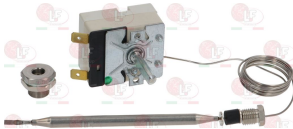

contact capacity 230V 13A - max temperature 125°C
D-shaped pin \varnothing 6x4.6 mm
double rotation direction
for PYROCERAM. TOPS-SALAMANDERS-POTATO WARMERS

ROKA 8900215

Heating elements

3355826 CERAMIC HEATING ELEMENT 400W 230V

ROKA 8900324

3755226 HEATING ELEMENT 2000W 230V

length 455 mm - width 260 mm
height 20 mm - fittings M10x1 mm
operating ambient: immersion
for Bain-marie electric (ROKA)

ROKA 8900324-NEW

Selector switches

ROKA 8900302

3057024 SELECTOR SWITCH 0-6 POSITIONS
 contact capacity 16A 250V - max 150°C
 D-shaped pin \varnothing 6x4.6 mm

ROKA 8900220

Thermostats

3444698 SINGLE-PHASE THERMOSTAT 30-110°C
 D-shaped pin \varnothing 6x4.6 mm
 capillary length 870 mm
 bulb \varnothing 6x113 mm - with adapter nipple bland M9x1

ROKA 8900202

3444745 THREE-PHASE THERMOSTAT 95-185°C
 D-shaped pin \varnothing 6x4.6 mm
 covered capillary length 2420 mm - 16A 230V
 bulb \varnothing 6x133 mm - with adapter nipple bland M9x1

ROKA 8900210