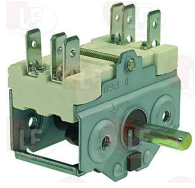

contact capacity 230V 13A - max temperature 125°C
D-shaped pin \varnothing 6x4.6 mm
double rotation direction
for PYROCERAM. TOPS-SALAMANDERS-POTATO WARMERS

ROKA 8900215

Heating elements

3355826 CERAMIC HEATING ELEMENT 400W 230V

ROKA 8900324

3755226 HEATING ELEMENT 2000W 230V

length 455 mm - width 260 mm
height 20 mm - fittings M10x1 mm
operating ambient: immersion
for Bain-marie electric (ROKA)

ROKA 8900324-NEW

Selector switches

3057017 SELECTOR SWITCH 0-1 0-1 POSITIONS
 contact capacity 16A 250V - max 150°C
 D-shaped pin \varnothing 6x4.6 mm

ROKA 8900301

3057073 SELECTOR SWITCH 0-1 0-1 POSITIONS
 contact capacity 16A 250V - max 150°C
 D-shaped pin \varnothing 6x4.6 mm

ROKA 8900302

3057024 SELECTOR SWITCH 0-6 POSITIONS
 contact capacity 16A 250V - max 150°C
 D-shaped pin \varnothing 6x4.6 mm

ROKA 8900220

Thermostats

3444698 SINGLE-PHASE THERMOSTAT 30-110°C
 D-shaped pin \varnothing 6x4.6 mm
 capillary length 870 mm
 bulb \varnothing 6x113 mm - with adapter nipple bland M9x1