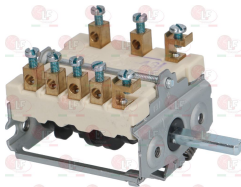

contact capacity 230V 13A - max temperature 125°C
D-shaped pin \varnothing 6x4.6 mm
double rotation direction
for PYROCERAM. TOPS-SALAMANDERS-POTATO WARMERS

ROKA 8900215

Heating elements

3355826 CERAMIC HEATING ELEMENT 400W 230V

ROKA 8900324

3755226 HEATING ELEMENT 2000W 230V

length 455 mm - width 260 mm
height 20 mm - fittings M10x1 mm
operating ambient: immersion
for Bain-marie electric (ROKA)

ROKA 8900324-NEW

Selector switches

3057017 SELECTOR SWITCH 0-1 0-1 POSITIONS
 contact capacity 16A 250V - max 150°C
 D-shaped pin \varnothing 6x4.6 mm

ROKA 8900301

3057073 SELECTOR SWITCH 0-1 0-1 POSITIONS
 contact capacity 16A 250V - max 150°C
 D-shaped pin \varnothing 6x4.6 mm

ROKA 8900302

3057024 SELECTOR SWITCH 0-6 POSITIONS
 contact capacity 16A 250V - max 150°C
 D-shaped pin \varnothing 6x4.6 mm

ROKA 8900220

Thermostats

3444698 SINGLE-PHASE THERMOSTAT 30-110°C
 D-shaped pin \varnothing 6x4.6 mm
 capillary length 870 mm
 bulb \varnothing 6x113 mm - with adapter nipple bland M9x1