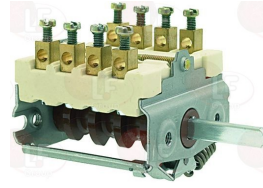

contact capacity 230V 13A - max temperature 125°C
D-shaped pin \varnothing 6x4.6 mm
double rotation direction
for PYROCERAM. TOPS-SALAMANDERS-POTATO WARMERS

ROKA 8900215

Heating elements

3355826 CERAMIC HEATING ELEMENT 400W 230V

ROKA 8900324

3755226 HEATING ELEMENT 2000W 230V

length 455 mm - width 260 mm
height 20 mm - fittings M10x1 mm
operating ambient: immersion
for Bain-marie electric (ROKA)

ROKA 8900324-NEW

Selector switches

3057017 SELECTOR SWITCH 0-1 0-1 POSITIONS
 contact capacity 16A 250V - max 150°C
 D-shaped pin \varnothing 6x4.6 mm

ROKA 8900301

3057073 SELECTOR SWITCH 0-1 0-1 POSITIONS
 contact capacity 16A 250V - max 150°C
 D-shaped pin \varnothing 6x4.6 mm

ROKA 8900302

3057024 SELECTOR SWITCH 0-6 POSITIONS
 contact capacity 16A 250V - max 150°C
 D-shaped pin \varnothing 6x4.6 mm

ROKA 8900220

Thermostats

3444698 SINGLE-PHASE THERMOSTAT 30-110°C
 D-shaped pin \varnothing 6x4.6 mm
 capillary length 870 mm
 bulb \varnothing 6x113 mm - with adapter nipple bland M9x1