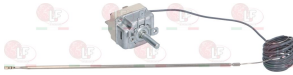

Suitable for:

Suitable for:

3444689 SINGLE-PHASE THERMOSTAT 340°C
with manual reset
covered capillary length 870 mm
bulb $\varnothing$ 3x160 mm
for Fry top gas (REPAGAS) FT71 - FT72 - FT92

3444633 SINGLE-PHASE THERMOSTAT 50-205°C
D-shaped pin $\varnothing$ 6x4.6 mm
capillary length 870 mm
bulb $\varnothing$ 6x77 mm
for fryer 7-8-10 L
for Fryer (REPAGAS)

REPAGAS 20400023

REPAGAS 60600044

REPAGAS 57103017

3444043 SINGLE-PHASE THERMOSTAT 50-270°C
D-shaped pin $\varnothing$ 6x4.6 mm
covered capillary length 1300 mm - 16A 250V
bulb $\varnothing$ 3x220 mm

3444174 SINGLE-PHASE THERMOSTAT 50-320°C
D-shaped pin $\varnothing$ 6x4.6 mm
capillary length 900 mm - 16A 250V
bulb $\varnothing$ 3x220 mm

REPAGAS 1230017

REPAGAS 1270013

3444384 SINGLE-PHASE THERMOSTAT 65-204°C
D shaft $\varnothing$ 6x4.6 mm
capillary length 900 mm - 16A 250V
bulb $\varnothing$ 4x95 mm

3444004 THERMOSTAT SINGLE-PHASE TR2 0-90°C
D-shaped pin $\varnothing$ 6x4.6 mm
capillary length 1500 mm - 15A 250V
bulb $\varnothing$ 6.5x95 mm

REPAGAS 8500014

REPAGAS 25304008

3444169 THERMOSTAT SINGLE-PHASE TR2 220°C
with manual reset
complete with wiring
capillary length 1500 mm - 15A 250V
bulb $\varnothing$ 5x125 mm

3444348 THERMOSTAT SINGLE-PHASE TR2 235°C
with manual reset
capillary length 1000 mm - 15A 250V
bulb $\varnothing$ 5x100 mm
for Fryer electric (REPAGAS) FE10 - FE17 - FE8

REPAGAS 09500064

REPAGAS 9400037

REPAGAS 57103016