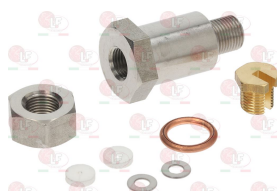

REPAGAS 32403007

REPAGAS 4100014

3394327 THERMOSTAT STUFF.GLAND KIT HOLE 1/8"FF
stuffing gland M10x1

REPAGAS 40900010

3444086 THERMOSTAT THREE-PHASE 108-192°C
D-shaped pin $\varnothing$ 6x4.6 mm
capillary length 900 mm - 10A 400V
bulb $\varnothing$ 6x200 mm