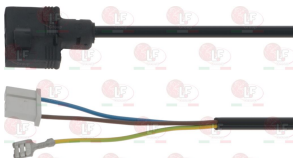

REPAGAS 43000009

2110618 DOUBLE COIL FOR VALVE
 230V 50Hz
 for VALVE 840 SIGMA-848 SIGMA

5076905 DOUBLE COIL FOR VALVE
 220V 60Hz
 for VALVE 840 SIGMA-845 SIGMA-848 SIGMA

2102658 ELECTRIC COUPLING WITH CABLE
 cable length 550 mm - 4 wires
 for valve sit 840 SIGMA-843 SIGMA-845 SIGMA
 for valve sit 848 SIGMA

5068646 ELECTRIC COUPLING WITH CABLE
 cable length 1100 mm - 3 threads
 for valve sit 840 SIGMA-843 SIGMA-845 SIGMA
 for valve sit 848 SIGMA

Electronic boxes

- 3526402 CONTROL BOX S4560A1008**
model HONEYWELL - 220/240V 50Hz 10VA