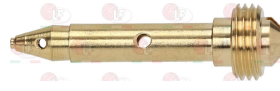

5033138 PIPE FITTING \varnothing 4 mm
thread \varnothing 1/8" M

5014757 PIPE FITTING \varnothing 6 mm
thread M10x1 mm

REPAGAS

Suitable for:

3020156 PILOT JET \varnothing 0.25 mm

3020055 PILOT JET \varnothing 0.35 mm