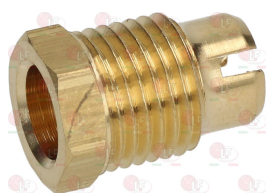

REPAGAS 4090004

3020200 FITTING FOR THERMOCOUPLE $\varnothing$ 6.5 mm
thread M10x1