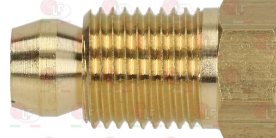

3020084 FITTING AND OLIVE \varnothing 6 mm

REPAGAS 00131131

REPAGAS 43000018

3001003 IGNITION PLUG ROUND \varnothing 7x44 mm
M faston M4x1 mm
overall length 65 mm

REPAGAS 40100008

3020124 IGNITION PLUG ROUND \varnothing 7x44 mm
connection \varnothing 2.4 mm
overall length 58 mm