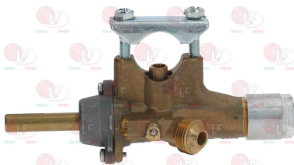

3348150 GAS TAP COPRECI CAL5200

without pilot flame
flange inlet fitting $\varnothing$ 21 mm
outlet fitting $\varnothing$ M16x1.25 mm
thermocouple fitting M8x1
pin length 26 mm