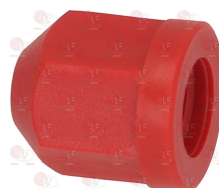

REPAGAS 09500064