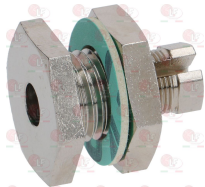

3523060 OIL SEAL FITTING $\varnothing$ 6.5 mm
internal thread M10x0.75 - external thread M14x1.5