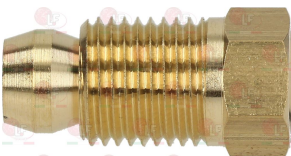

REPAGAS 4020022

3020084 FITTING AND OLIVE $\varnothing$ 6 mm