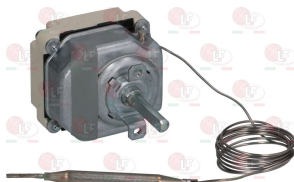

REPAGAS 22405003

3444694 THREE-PHASE THERMOSTAT 50-300°C
D-shaped pin $\varnothing$ 6x4.6 mm
capillary length 880 mm
bulb $\varnothing$ 6x77 mm
for Fry top electric (REPAGAS) E-35 - E-65 - E-95