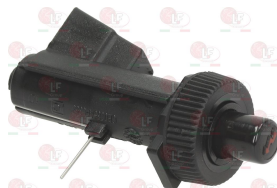

3001070 PIEZO IGNITER MINISIT
a $\varnothing$ 22 mm hole is required for the assembly
faston M $\varnothing$ 2.4 mm