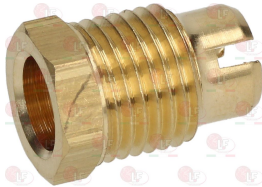

Suitable for:

**5033138 PIPE FITTING $\varnothing$ 4 mm
thread $\varnothing$ 1/8" M**

**5014757 PIPE FITTING $\varnothing$ 6 mm
thread M10x1 mm**

REPAGAS

Suitable for:

**3020078 PIPE FITTING $\varnothing$ 6 mm
thread M10x1**

**3020038 THREE-FLAME PRINTED PILOT BURNER SIT
without sparking plug, gas nozzle and gasket
thermocouple fitting included**

REPAGAS 00142000

REPAGAS 00142184

**3020200 FITTING FOR THERMOCOUPLE $\varnothing$ 6.5 mm
thread M10x1**

3020085 FITTING FOR SPARKING PLUG FIXING M10x1 mm

**3001003 IGNITION PLUG ROUND $\varnothing$ 7x44 mm
M faston M4x1 mm
overall length 65 mm**

REPAGAS 40100008

**3020060 IGNITION PLUG ROUND $\varnothing$ 7x44 mm
M faston M 4x1 mm
overall length 82 mm
model CB505/021 Junkers
for model P502F**

REPAGAS 00142187

**3020124 IGNITION PLUG ROUND $\varnothing$ 7x44 mm
connection $\varnothing$ 2.4 mm
overall length 58 mm**

REPAGAS 40100008