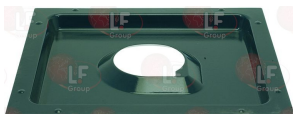

Drip trays

3015035 BURNER DRIP TRAY
external size 550x500 mm
internal hole ø 150 mm
for Pot stove gas (REPAGAS) C1540 - C1542