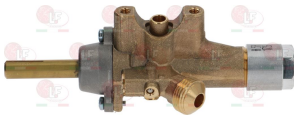

REPAGAS 009101

REPAGAS 04708023

3786025 GASKET FOR GAS TAP \varnothing 20x7x1 mm

REPAGAS 04708015

3348106 GAS TAP COPRECI CAL5200

without pilot flame
flange inlet fitting \varnothing 21 mm
outlet fitting \varnothing M16x1.25 mm
thermocouple fitting M8x1
D-shaped pin \varnothing 8x6.5 mm - long pin
for Hot plate (REPAGAS) - Series 440 - Series 550