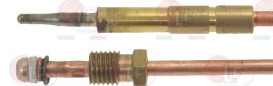

REPAGAS 24204026

1. **5021701** **THERMOCOUPLE SIT M8x1 75 cm**