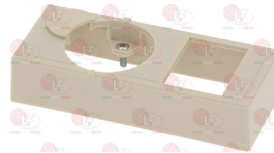

3523047 LID MINISIT