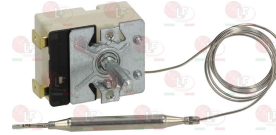

Suitable for:

Suitable for:

3444689 SINGLE-PHASE THERMOSTAT 340°C
with manual reset
covered capillary length 870 mm
bulb $\varnothing$ 3x160 mm
for Fry top gas (REPAGAS) FT71 - FT72 - FT92

3444633 SINGLE-PHASE THERMOSTAT 50-205°C
D-shaped pin $\varnothing$ 6x4.6 mm
capillary length 870 mm
bulb $\varnothing$ 6x77 mm
for fryer 7-8-10 L
for Fryer (REPAGAS)

REPAGAS 20400023

REPAGAS 60600044

REPAGAS 57103017

3444043 SINGLE-PHASE THERMOSTAT 50-270°C
D-shaped pin $\varnothing$ 6x4.6 mm
covered capillary length 1300 mm - 16A 250V
bulb $\varnothing$ 3x220 mm

3444174 SINGLE-PHASE THERMOSTAT 50-320°C
D-shaped pin $\varnothing$ 6x4.6 mm
capillary length 900 mm - 16A 250V
bulb $\varnothing$ 3x220 mm