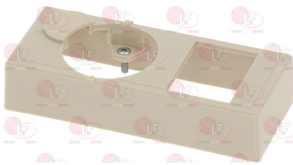

3523047 LID MINISIT