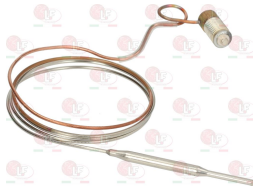

3523040 SENSING ELEMENT MINISIT 100 $\div$ 340°C
capillary length 1050 mm
bulb $\varnothing$ 5x70 mm