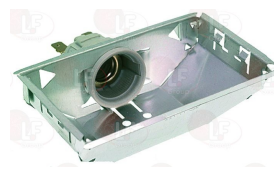

REPAGAS 1250019

3221120 LAMP RECEPTACLE FOR LAMP E14 25W 230V
dimensioni esterne 106x65 mm