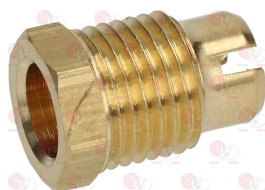

REPAGAS 9400049

3020200 FITTING FOR THERMOCOUPLE $\varnothing$ 6.5 mm
thread M10x1