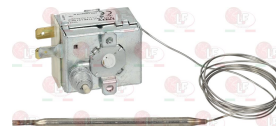

REPAGAS 8500014

REPAGAS 25304008

3444169 THERMOSTAT SINGLE-PHASE TR2 220°C
with manual reset
complete with wiring
capillary length 1500 mm - 15A 250V
bulb $\varnothing$ 5x125 mm

3444348 THERMOSTAT SINGLE-PHASE TR2 235°C
with manual reset
capillary length 1000 mm - 15A 250V
bulb $\varnothing$ 5x100 mm
for Fryer electric (REPAGAS) FE10 - FE17 - FE8