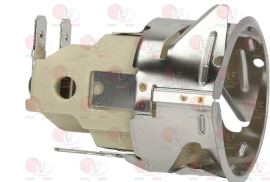

REPAGAS 1250065

2101372 LAMP RECEPTACLE FOR LAMP E14 15-25W 230V
mounting hole ø 38 mm
max temperature 300°C