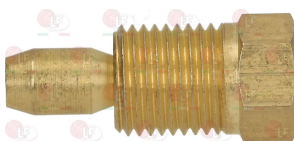

3526677 EXTENSION FOR EUROSIT VALVE D-shaped pin \varnothing 10x8 mm

3020083 FITTING AND OLIVE \varnothing 4 mm

3020084 FITTING AND OLIVE \varnothing 6 mm

REPAGAS 00131131

REPAGAS 43000018

Suitable for:

5050400 FITTING FOR OLIVE \varnothing 10 mm
thread \varnothing 3/8" M