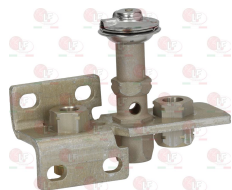

Suitable for:

REPAGAS

3020009 TWO-FLAME PRINTED PILOT BURNER SIT
without sparking plug, gas nozzle and gasket