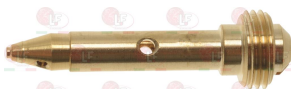

4058525 PILOT JET $\varnothing$ 0.30 mm