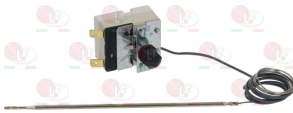

Suitable for:

Suitable for:

3444689 SINGLE-PHASE THERMOSTAT 340°C
with manual reset
covered capillary length 870 mm
bulb $\varnothing$ 3x160 mm
for Fry top gas (REPAGAS) FT71 - FT72 - FT92

3444633 SINGLE-PHASE THERMOSTAT 50-205°C
D-shaped pin $\varnothing$ 6x4.6 mm
capillary length 870 mm
bulb $\varnothing$ 6x77 mm
for fryer 7-8-10 L
for Fryer (REPAGAS)

REPAGAS 20400023

REPAGAS 60600044

REPAGAS 57103017

3444043 SINGLE-PHASE THERMOSTAT 50-270°C
D-shaped pin $\varnothing$ 6x4.6 mm
covered capillary length 1300 mm - 16A 250V
bulb $\varnothing$ 3x220 mm

3444174 SINGLE-PHASE THERMOSTAT 50-320°C
D-shaped pin $\varnothing$ 6x4.6 mm
capillary length 900 mm - 16A 250V
bulb $\varnothing$ 3x220 mm