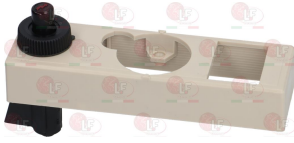

Suitable for:

3001071 PIEZO IGNITER MINISIT WITH COVER
M faston 2.4 mm