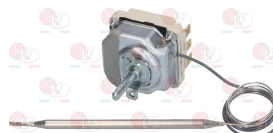

REPAGAS 8700021

3444076 THREE-PHASE THERMOSTAT 30-110°C
D-shaped pin $\varnothing$ 6x4.6 mm
covered capillary length 1200 mm - 10A 400V
bulb $\varnothing$ 6x130 mm