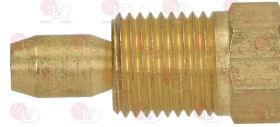

Suitable for:

3020083 FITTING AND OLIVE $\varnothing$ 4 mm