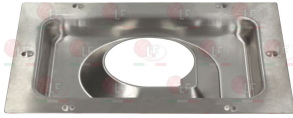

REPAGAS 56700048

Suitable for:

REPAGAS

Suitable for:

3015037 BURNER DRIP TRAY
 external size 400x290 mm
 internal hole \varnothing 130 mm
 for Pot stove gas (REPAGAS)

REPAGAS 002973

REPAGAS 53100029

Electrical gas valves and accessories