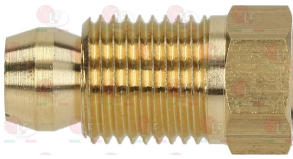

REPAGAS 00131131

REPAGAS 43000018

3020200 FITTING FOR THERMOCOUPLE $\varnothing$ 6.5 mm
thread M10x1