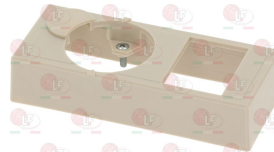

3523047 LID MINISIT