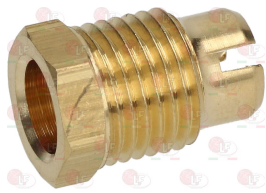

REPAGAS 64100007

3020084 FITTING AND OLIVE \varnothing 6 mm

REPAGAS 00131131

REPAGAS 43000018

3020200 FITTING FOR THERMOCOUPLE \varnothing 6.5 mm
 thread M10x1

3020060 IGNITION PLUG ROUND \varnothing 7x44 mm
 M faston M 4x1 mm
 overall length 82 mm
 model CB505/021 Junkers
 for model P502F

REPAGAS 00142187

3020294 IGNITION PLUG ROUND \varnothing 7x44 mm
 M faston M4x1 mm
 overall length 67 mm

Suitable for:

3020083 FITTING AND OLIVE \varnothing 4 mm

3020085 FITTING FOR SPARKING PLUG FIXING M10x1mm