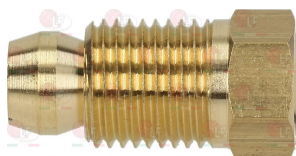

Pilot burners and accessories

3020084 FITTING AND OLIVE ø 6 mm

REPAGAS 00131131

REPAGAS 43000018

3020025 ONE-FLAME PILOT BURNER SIT
multigas type with nozzle ø 0.25 mm
with 2 positions bracket

3020101 BRACKET CLAMP 2 POSITIONS