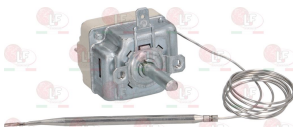

REPAGAS 1230017

REPAGAS 1270013

3444384 SINGLE-PHASE THERMOSTAT 65-204°C
D shaft $\varnothing$ 6x4.6 mm
capillary length 900 mm - 16A 250V
bulb $\varnothing$ 4x95 mm

3444004 THERMOSTAT SINGLE-PHASE TR2 0-90°C
D-shaped pin $\varnothing$ 6x4.6 mm
capillary length 1500 mm - 15A 250V
bulb $\varnothing$ 6.5x95 mm