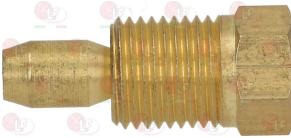

3020100 BRACKET 2 POSITIONS

3020083 FITTING AND OLIVE \varnothing 4 mm

3020102 HEXAGON HEAD SCREW 3/16"x18 mm

3020060 IGNITION PLUG ROUND \varnothing 7x44 mm
M faston M 4x1 mm
overall length 82 mm
model CB505/021 Junkers
for model P502F