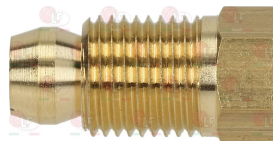

REPAGAS 40900005

3526260 CAP FOR VALVE EUROSIT \varnothing 3/8" with OR

4056009 CAP FOR VALVE EUROSIT-MERTIK \varnothing 3/8" with OR

3241435 EUROSIT VALVE EXTENSION D shaft \varnothing 10x8 mm

3526126 EUROSIT VALVE EXTENSION D shaft \varnothing 10x8 mm

3526677 EXTENSION FOR EUROSIT VALVE D-shaped pin \varnothing 10x8 mm

3020083 FITTING AND OLIVE \varnothing 4 mm

3020084 FITTING AND OLIVE \varnothing 6 mm

REPAGAS 00131131

REPAGAS 43000018

Suitable for:

5050400 FITTING FOR OLIVE \varnothing 10 mm
thread \varnothing 3/8" M