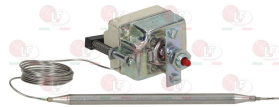

3440838 THERMOCOUPLE SIT M9x1 120 cm - 10 PCS

REPAGAS 25100058

Thermostats

3444008 KNOB BLACK \varnothing 41 mm 0-90°C
D-shaped hole 6x4.6 mm
for thermostat IMIT

3444352 SINGLE-PHASE THERMOSTAT 130°C
with manual reset
covered capillary length 870 mm - 16A 250V
bulb \varnothing 6x129 mm