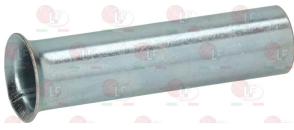

Suitable for:

5062184 AIR REGULATOR
internal $\varnothing$ 16 mm - external $\varnothing$ 18 mm
height 73 mm

REPAGAS 00100154

REPAGAS 012958