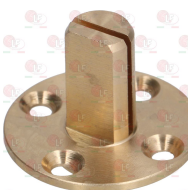

REPAGAS 40900005

3526260 CAP FOR VALVE EUROSIT \varnothing 3/8" with OR

4056009 CAP FOR VALVE EUROSIT-MERTIK \varnothing 3/8" with OR

3241435 EUROSIT VALVE EXTENSION D shaft \varnothing 10x8 mm

3526126 EUROSIT VALVE EXTENSION D shaft \varnothing 10x8 mm

3526677 EXTENSION FOR EUROSIT VALVE D-shaped pin \varnothing 10x8 mm

3020083 FITTING AND OLIVE \varnothing 4 mm

3020084 FITTING AND OLIVE \varnothing 6 mm

REPAGAS 00131131

REPAGAS 43000018

Suitable for:

5050400 FITTING FOR OLIVE \varnothing 10 mm
thread \varnothing 3/8" M