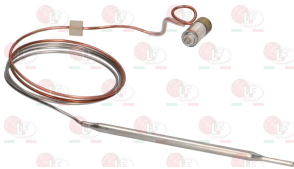

3001070 PIEZO IGNITER MINISIT
a \varnothing 22 mm hole is required for the assembly
faston M \varnothing 2.4 mm

3020079 PIPE FITTING \varnothing 12 mm
thread \varnothing 3/8" M

3523039 SENSING ELEMENT MINISIT 30 \div 100 $^{\circ}$ C
capillary length 1050 mm
bulb \varnothing 5x125 mm