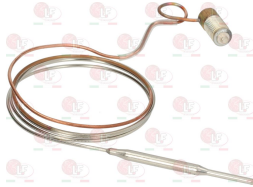

3523040 SENSING ELEMENT MINISIT 100÷340°C
capillary length 1050 mm
bulb $\varnothing$ 5x70 mm