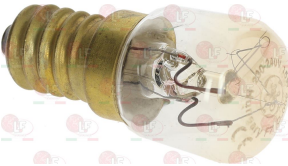

REPAGAS 012610

Ignitors

- 3001007 PIEZO IGNITER**
a \varnothing 22 mm hole is needed for the assembly
faston M \varnothing 2.4 mm

REPAGAS 00128101

REPAGAS 40600007

Incandescent lamps and neon lamps

- 3221041 LAMP E14 15W 230V**
max temperature 300°C - \varnothing 22x50 mm