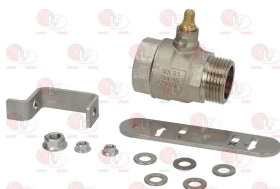

REPAGAS 8900021

3356133 DRAIN TAP LEVER 165 mm