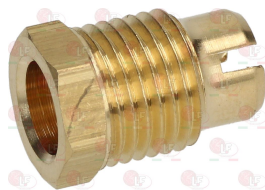

REPAGAS 00150219

3020200 FITTING FOR THERMOCOUPLE \varnothing 6.5 mm
thread M10x1

3020085 FITTING FOR SPARKING PLUG FIXING M10x1mm

3001003 IGNITION PLUG ROUND \varnothing 7x44 mm
M faston M4x1 mm
overall length 65 mm