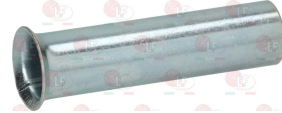

REPAGAS 017956

REPAGAS 06700018

REPAGAS 06700018_RC

5062184 AIR REGULATOR
internal $\varnothing$ 16 mm - external $\varnothing$ 18 mm
height 73 mm