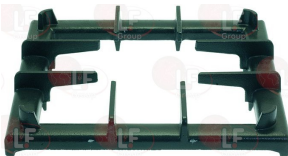

REPAGAS 00100110

REPAGAS 012605