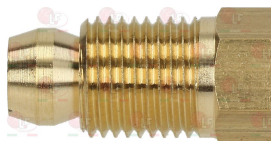

5014757 PIPE FITTING \varnothing 6 mm
thread M10x1 mm

3020104 BRACKET CLAMP 3 POSITIONS

3020109 DEFLECTOR 2 FLAMES

5048713 DEFLECTOR 3 FLAMES

3020084 FITTING AND OLIVE \varnothing 6 mm

REPAGAS 00131131

REPAGAS 4300018