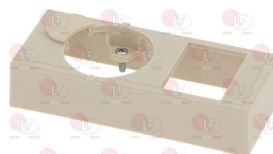

3523047 **LID MINISIT**