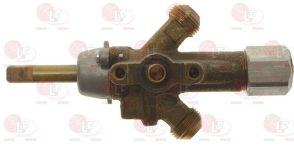

REPAGAS 010948

REPAGAS 22108010

3528018 HEXAGONAL NUT M14 SHORT
brass - UNI 5589 - DIN 936 - ISO 4035

REPAGAS 00112127

REPAGAS 010106

Gas taps and accessories

3348107 GAS TAP COPRECI CAL10200

without pilot flame
flange inlet fitting
outlet fittings \varnothing M16x1.5 mm
double thermocouple connection M8x1
D-shaped long pin \varnothing 8x6.5 mm
for Pot stove gas (REPAGAS) C531/G