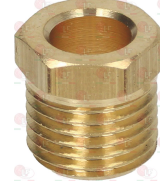

Suitable for:

**3020078 PIPE FITTING $\varnothing$ 6 mm
thread M10x1**