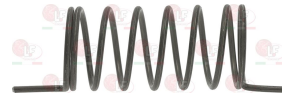

REPAGAS

Suitable for:

Suitable for:

3053034 LID HINGE RADIUS 320 mm
for lid $\varnothing$ 640 mm
for BOILING KETTLE with round lid

REPAGAS 08134000

3053111 SPRING LH $\varnothing$ 4 mm
for hinges with radius 320-395 mm

REPAGAS 08134125

3053110 SPRING RH $\varnothing$ 4 mm
for hinges with radius 320-395 mm

3053311 SPRINGS RH-LH $\varnothing$ 4 mm
for hinges

REPAGAS 08134124

3053306 RIGHT-LEFTHAND DOOR HINGE FOR OVEN
mounting distance 170 mm - overall length 205
height 166 mm
for Oven under cooktop (REPAGAS)

REPAGAS 000620

REPAGAS 00144000

REPAGAS 0100120

3053308 DOOR HINGE ROLL HOLDER
mounting distance 95 mm - overall length 111
height 24 mm
for Oven under cooktop (REPAGAS)

REPAGAS 00111000

REPAGAS 00148000

REPAGAS 005488

3053309 HINGE COVER
mounting distance 95 mm - dimensions 110x25 mm
for Oven under cooktop (REPAGAS)

REPAGAS 00107027

3053111 SPRING LH $\varnothing$ 4 mm
for hinges with radius 320-395 mm

REPAGAS 08134125

3053110 SPRING RH $\varnothing$ 4 mm
for hinges with radius 320-395 mm

REPAGAS 08134124