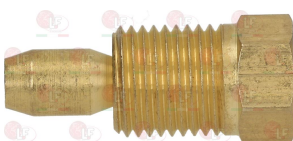

REPAGAS 00106039

3020103 BRACKET 3 POSITIONS

3020110 DEFLECTOR 3 FLAMES

3020083 FITTING AND OLIVE \varnothing 4 mm

REPAGAS

Suitable for:

3348029 PIPE FITTING \varnothing 4 mm
thread M10x1 mm
for model PEL 21-22-24-25