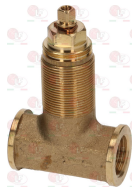

RDF RUB.DEL FRIULI 02401707

3241480 KNOB INLET WATER TAP - RED
square hole 7x7 mm
for hot water