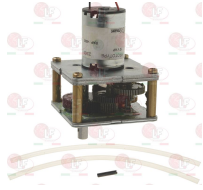

3348198 PIPE FITTING \varnothing 8 mm
complete with nut
thread M12x1

POTIS PT0244

Gas valves and accessories

3523006 NUT M12x1 FOR M1 VALVE

POTIS

Gearmotors

3340186 GEARMOTOR 419 220/240V 50Hz 1RPM
capacitor 0,12 μ F
pin \varnothing 8 mm - pin h20 mm
for Rotisserie (POTIS)

POTIS PT0153

3340187 GEARMOTOR 427 220/240V 50Hz 2RPM
capacitor 0,12 μ F
pin \varnothing 8 mm - pin h20 mm
for Rotisserie (POTIS)

POTIS PT0156

Suitable for:

Suitable for:

3340188 GEARMOTOR 828670 12V 1RPM
pin \varnothing 8 mm - pin h 15 mm
for Rotisserie (POTIS)

POTIS PT0162

Heating elements

3755830 CERAMIC HEATING ELEMENT 1000W 230V
length 240 mm - width 60 mm

POTIS PT0212

3755418 HEATING ELEMENT 1300W 230V
length 265 mm - width 80 mm
fittings M14x1.5 mm

POTIS PT0094

3755419 HEATING ELEMENT 1500W 230V
length 265 mm - width 80 mm
fittings M14x1.5 mm

POTIS PT0095

3455481 HOLDER FOR CERAMIC HEATING ELEMENT
dimensions 285x120x105 mm
for Rotisserie electric (POTIS) E1 - E2 - E3 - E4