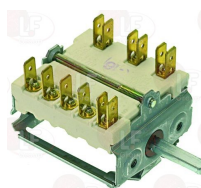

POTIS PT0150

Pilot burners and accessories

3020131 OLIVE FOR PIPE \varnothing 8 mm

POTIS PT0010

Selector switches

3057024 SELECTOR SWITCH 0-6 POSITIONS
contact capacity 16A 250V - max 150°C
D-shaped pin \varnothing 6x4.6 mm

POTIS PT0177

3057092 SELECTOR SWITCH 0-6 POSITIONS
contact capacity 16A 250V - max 150°C
D-shaped pin \varnothing 6x4.6 mm

POTIS PT0178

**Thermocouples and accessories****3440064 NUT FOR THERMOCOUPLE M8x1**