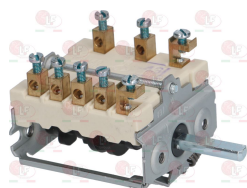

POTIS PT0153

3340187 GEARMOTOR 427 220/240V 50Hz 2RPM
capacitor 0,12 μ F
pin \varnothing 8 mm - pin h20 mm
for Rotisserie (POTIS)

POTIS PT0156

Suitable for:

Suitable for:

3340188 GEARMOTOR 828670 12V 1RPM
pin \varnothing 8 mm - pin h 15 mm
for Rotisserie (POTIS)

POTIS PT0114

3241320 KNOB BLACK \varnothing 50 mm 0-1-2-3
D-shaped hole 6x4.6 mm
for energy adjuster EGO

POTIS PT0113

Magnet groups

3182001 MAGNETIC UNIT MICRO MIDGET
 \varnothing head 13 mm - \varnothing end 9 mm - length 35 mm

POTIS PT0150

Pilot burners and accessories

3020131 OLIVE FOR PIPE \varnothing 8 mm

POTIS PT0010

Selector switches

3057024 SELECTOR SWITCH 0-6 POSITIONS
contact capacity 16A 250V - max 150°C
D-shaped pin \varnothing 6x4.6 mm

POTIS PT0177

3057092 SELECTOR SWITCH 0-6 POSITIONS
contact capacity 16A 250V - max 150°C
D-shaped pin \varnothing 6x4.6 mm

POTIS PT0178

**Thermocouples and accessories****3440064 NUT FOR THERMOCOUPLE M8x1**