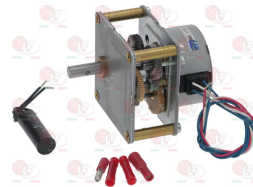

Suitable universal spare parts may not be included

Suitable for:

POTIS

Suitable for:

Fuses

3049016 DELAY FUSE \varnothing 5x20 mm - 10 PCS
250V 2A

POTIS PT0195

Gas taps and accessories

3348198 PIPE FITTING \varnothing 8 mm
complete with nut
thread M12x1

POTIS PT0244

Gas valves and accessories

3523006 NUT M12x1 FOR M1 VALVE

POTIS

Gearmotors

3340186 GEARMOTOR 419 220/240V 50Hz 1RPM
capacitor 0,12 μ F
pin \varnothing 8 mm - pin h20 mm
for Rotisserie (POTIS)

POTIS PT0153

3340187 GEARMOTOR 427 220/240V 50Hz 2RPM
capacitor 0,12 μ F
pin \varnothing 8 mm - pin h20 mm
for Rotisserie (POTIS)

POTIS PT0156

Suitable for:

Suitable for:

3340188 GEARMOTOR 828670 12V 1RPM
pin \varnothing 8 mm - pin h 15 mm
for Rotisserie (POTIS)

3755419 HEATING ELEMENT 1500W 230V
length 265 mm - width 80 mm
fittings M14x1.5 mm

POTIS PT0095

3455481 HOLDER FOR CERAMIC HEATING ELEMENT
dimensions 285x120x105 mm
for Rotisserie electric (POTIS) E1 - E2 - E3 - E4