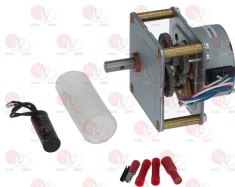

3348198 PIPE FITTING \varnothing 8 mm
complete with nut
thread M12x1

POTIS PT0244

Gas valves and accessories

3523006 NUT M12x1 FOR M1 VALVE

POTIS

Gearmotors

3340186 GEARMOTOR 419 220/240V 50Hz 1RPM
capacitor 0,12 μ F
pin \varnothing 8 mm - pin h20 mm
for Rotisserie (POTIS)

POTIS PT0153

3340187 GEARMOTOR 427 220/240V 50Hz 2RPM
capacitor 0,12 μ F
pin \varnothing 8 mm - pin h20 mm
for Rotisserie (POTIS)

POTIS PT0156

Suitable for:

Suitable for:

3340188 GEARMOTOR 828670 12V 1RPM
pin \varnothing 8 mm - pin h 15 mm
for Rotisserie (POTIS)

POTIS PT0162

Heating elements

3755830 CERAMIC HEATING ELEMENT 1000W 230V
length 240 mm - width 60 mm

POTIS PT0212

3755418 HEATING ELEMENT 1300W 230V
length 265 mm - width 80 mm
fittings M14x1.5 mm

POTIS PT0094

3755419 HEATING ELEMENT 1500W 230V
length 265 mm - width 80 mm
fittings M14x1.5 mm

POTIS PT0095

3455481 HOLDER FOR CERAMIC HEATING ELEMENT
dimensions 285x120x105 mm
for Rotisserie electric (POTIS) E1 - E2 - E3 - E4