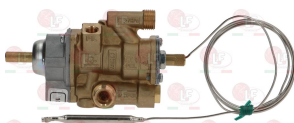

3345018 THERMOSTATIC TAP 25ST
operating temperature 100-300°C
connections M16x1.5 mm
thermocouple connection M9x1
bulb $\varnothing$ 6x75 mm
capillary length 1200 mm
D-shaped pin $\varnothing$ 8x6.5 mm