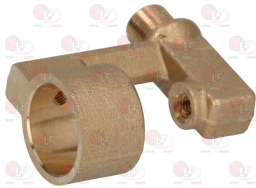

3025883 BURNER \varnothing 120 mm 6Kw
with housing for pilot and thermocouple

3025890 JET HOLDER BURNER
hole for nozzle M8x0.75
for pipe \varnothing 10 mm

3025884 VENTURI FOR BURNER \varnothing 120 mm 6Kw

OFFCAR 827661

OFFCAR

Suitable for:

3025881 FLAME SPREADER \varnothing 91 mm 3,5Kw

OFFCAR 837751

3025891 BURNER \varnothing 94 mm 3.5Kw
with housing for ignition plug and thermocouple

Suitable for:

3025882 BURNER \varnothing 91 mm 3.5Kw
with housing for pilot and thermocouple

3025890 JET HOLDER BURNER
hole for nozzle M8x0.75
for pipe \varnothing 10 mm

3025894 JET HOLDER BURNER
hole for nozzle M8x0.75
for pipe \varnothing 8 mm

3025885 VENTURI FOR BURNER \varnothing 91 mm 3.5Kw