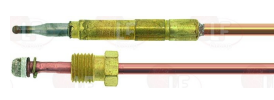

OFFCAR 837259

3440892 THERMOCOUP.SIT QUICK M9x1 60 cm - 10 PCS