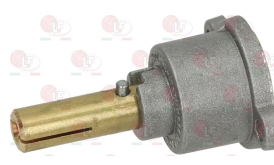

3348019 CAP WITH PIN $\varnothing$ 10x9 mm
pin length 26 mm
for model PEL 22