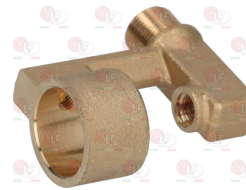

3025890 JET HOLDER BURNER
hole for nozzle M8x0.75
for pipe $\varnothing$ 10 mm