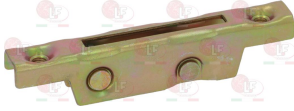

1186655 O-RING 04131 EPDM
 ring thickness 3.53 mm - internal \varnothing 32.93 mm

Suitable for:

Suitable for:

Hinges, catches and accessories

3053003 DOOR HINGE ROLL HOLDER
mounting distance 95 mm - overall length 118
height 23 mm