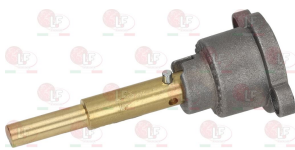

5014757 PIPE FITTING \varnothing 6 mm
thread M10x1 mm - h 11 mm

Suitable for:

OFFCAR

Suitable for:

5063584 GAS TAP 21/S
 with flame PILOT
 flange connection pipe \varnothing 21 mm
 outlet fitting M16x1.5 mm
 thermocouple connection M9x1mm
 D-shaped pin \varnothing 8x6.5 mm
 for Grill gas (OFFCAR) - Series 700 - Series 900
 for Lava rock grill gas (OFFCAR) - Series 700
 Series 900
 for Pasta cooker gas (OFFCAR) - Series 700
 Series 900
 for Pot stove gas (OFFCAR) - Series 700
 Series 900
 for Solid top range gas (OFFCAR) - Series 700
 Series 900

7102841 BODY FITTING TAP
 \varnothing pipe 10 mm
 thread M16x1.5 mm - M17x1 mm
 for taps PEL 20S-21S

OFFCAR 401121

3348219 CAP WITH PIN \varnothing 6x4.6 mm
 pin length 45/20 mm upper/lower
 for model PEL 21