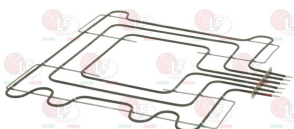

OFFCAR 843629

3755816 HEATING ELEMENT 2750W 230V
length 575 - width 615 mm
flange 160x22 mm
for Oven under cooktop electric (OFFCAR)
Series 900