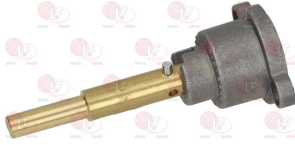

Suitable for:

3348219 CAP WITH PIN $\varnothing$ 6x4.6 mm
pin length 45/20 mm upper/lower
for model PEL 21