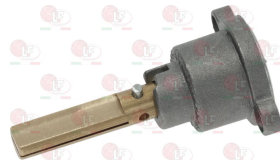

OFFCAR

Suitable for:

3348221 CAP WITH PIN \varnothing 6x4.6 mm
pin length 30/17,5 mm upper/lower
for model PEL 21

3348238 CAP WITH PIN \varnothing 8x6.5 mm
pin 35/15 mm upper/lower
for model PEL 21S

3348275 CAP WITH PIN \varnothing 8x6.5 mm
pin length 32/25 mm upper/lower
for model PEL 21S

3348058 MAGNET PROTECTION NUT M8x1
thread M18x1 mm
for model PEL 20-21-22

3182022 MAGNETIC GROUP PEL SMALL HEAD
head \varnothing 15.5 mm - end piece \varnothing 11.5 mm - length 44mm

Suitable for:

3182011 MAGNETIC UNIT PEL SMALL HEAD
head \varnothing 15 mm - end piece \varnothing 11 mm - length 44 mm
for PEL tap models 20-21
for EGA tap model 25213
for JUNKERS tap model CH110