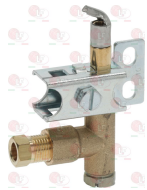

OFFCAR 4550511

OFFCAR 831847

3020001 ONE-FLAME PILOT BURNER SIT
multigas with jet $\varnothing$ 0.20 mm
with 2 positions bracket

OFFCAR 837201

OFFCAR 865881

OFFCAR 899969

3020101 BRACKET CLAMP 2 POSITIONS FOR PILOT SIT