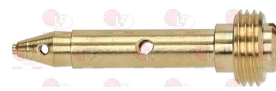

3020156 PILOT JET SIT $\varnothing$ 0.25 mm