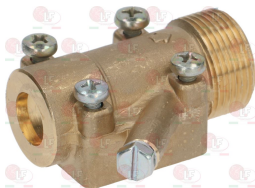

3348237 FLANGE HORIZONTAL $\varnothing$ 12/16 mm
without adjustment
thread M24x1.5 mm
for model PEL 23