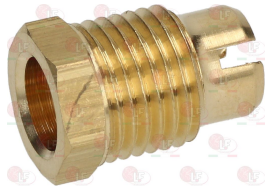

3020085 FITTING FOR SPARKING PLUG FIXING \varnothing 7 mm
thread M10x1 - h 11 mm

Suitable for:

**3020200 FITTING FOR THERMOCOUPLE \varnothing 6.5 mm
thread M10x1**

3020060 IGNITION PLUG ROUND \varnothing 7x44 mm
M faston M 4x1 mm
overall length 82 mm
model CB505/021 Junkers
for model P502F