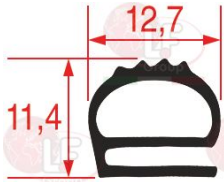

OFFCAR FX1050062

5038365 ASBESTOS FREE FLAT GASKET \varnothing 60x50x2 mm
for drain tap \varnothing 2"

OFFCAR FX1050060

Gaskets for oven door

5074926 OVEN DOOR GASKET 1000x360 mm
of silicone elastomer - 3 sides
profile dimensions 12.7x11.4 mm
BLACK COLOUR