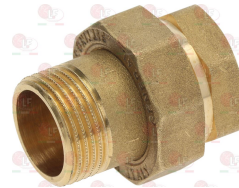

5033656 FITTING OF BRASS $\varnothing$ 1"MF

5011612 LEVER DRAIN TAP 250 mm
square pin 6x6 mm