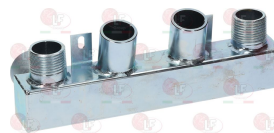

OFFCAR 832861

Electric hot plates

3311100 ELECTRIC HOT PLATE \varnothing 220 mm 2600W 230V
terminal block electric connections
with STAINLESS steel edge
for electric cooking top

OFFCAR 843412

OFFCAR 843413