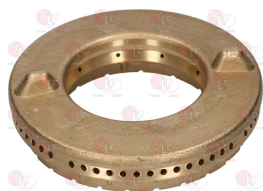

OFFCAR 827351

3025441 BURNER \varnothing 135 mm
for Pot stove gas (OFFCAR) - Series 900

OFFCAR 827357

OFFCAR 827357/1

3025436 BURNER \varnothing 90 mm
for Pot stove gas (OFFCAR) - Series 700
Series 900

OFFCAR 827345

OFFCAR 827661

OFFCAR

Suitable for:

3025442 FLAME SPREADER SUPPORT 135 mm
for Pot stove gas (OFFCAR) - Series 900

OFFCAR 827665

3025886 FLAME SPREADER \varnothing 120 mm 6Kw

OFFCAR 837761

3025892 BURNER \varnothing 122 mm 3.5Kw
with housing for ignition plug and thermocouple

OFFCAR 837781

Suitable for:

OFFCAR

3025440 FLAME SPREADER \varnothing 135 mm
for Pot stove gas (OFFCAR) - Series 900

OFFCAR 828137

OFFCAR 828137/1

3025441 BURNER \varnothing 135 mm
for Pot stove gas (OFFCAR) - Series 900

OFFCAR 827357

OFFCAR 827357/1

3025435 FLAME SPREADER \varnothing 90 mm
for Pot stove gas (OFFCAR) - Series 700
Series 900

OFFCAR 828125

5077300 AERATION REGULATOR
internal \varnothing 20 mm - external \varnothing 22 mm
height 80 mm