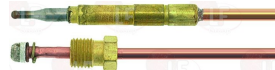

OFFCAR 837253

3440083 THERMOCOUPLE SIT QUICK M9x1 32 cm

OFFCAR 837233

3440092 THERMOCOUPLE SIT QUICK M9x1 60 cm

OFFCAR 837243

3440892 THERMOCOUP.SIT QUICK M9x1 60 cm - 10 PCS

OFFCAR 837243

Suitable for: