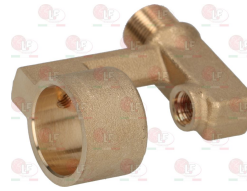

OFFCAR 827661

OFFCAR

Suitable for:

3025881 FLAME SPREADER \varnothing 91 mm 3,5Kw

OFFCAR 837751

3025891 BURNER \varnothing 94 mm 3.5Kw
with housing for ignition plug and thermocouple

Suitable for:

3025882 BURNER \varnothing 91 mm 3.5Kw
with housing for pilot and thermocouple

3025890 JET HOLDER BURNER
hole for nozzle M8x0.75
for pipe \varnothing 10 mm

3025894 JET HOLDER BURNER
hole for nozzle M8x0.75
for pipe \varnothing 8 mm

3025885 VENTURI FOR BURNER \varnothing 91 mm 3.5Kw