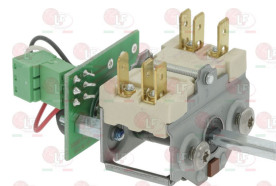

OFFCAR 843801

Selector switches

3057050 CONNECTING BRACKET 28x21x16 mm
distance between hooking brackets 27 mm
f/connection between selector switch and thermost.

OFFCAR 843753

3057362 SELECTOR SWITCH KIT 0-1 POSITIONS
complete with and potentiometer
contact capacity 16A 250V - max 150°C
D-shaped pin \varnothing 6x4.6 mm