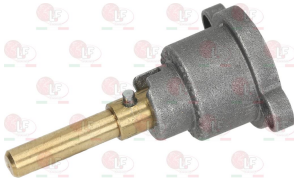

3025883 BURNER \varnothing 120 mm 6Kw
with housing for pilot and thermocouple

3025890 JET HOLDER BURNER
hole for nozzle M8x0.75
for pipe \varnothing 10 mm

3025884 VENTURI FOR BURNER \varnothing 120 mm 6Kw

3348016 GAS TAP 21/S
 with pilot flame
 fittings \varnothing M16x1.5mm
 with flow regulator
 thermocouple connection M9x1
 D-shaped pin \varnothing 8x6.5 mm

OFFCAR 401101

3348085 BUSH FOR TAP

7102841 BODY FITTING TAP
 \varnothing pipe 10 mm
 thread M16x1.5 mm - M17x1 mm
 for taps PEL 20S-21S

3348219 CAP WITH PIN \varnothing 6x4.6 mm
 pin length 45/20 mm upper/lower
 for model PEL 21

Suitable for:

3348220 CAP WITH PIN \varnothing 6x4.6 mm
pin length 30/23 mm upper/lower
for model PEL 21

3348021 CAP WITH PIN \varnothing 8x6.5 mm
pin length 22 mm
for model PEL 21S