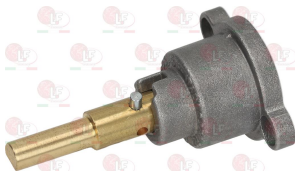

3348221 CAP WITH PIN $\varnothing$ 6x4.6 mm
pin length 30/17,5 mm upper/lower
for model PEL 21