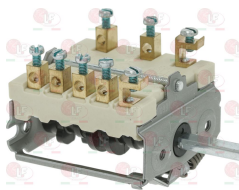

OFFCAR 843751

3057024 SELECTOR SWITCH 0-6 POSITIONS
contact capacity 16A 250V - max 150°C
D-shaped pin $\varnothing$ 6x4.6 mm
for Kitchen electric (OFFCAR) - Series 700
Series 900