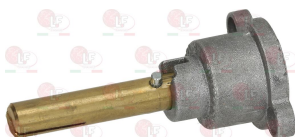

3348238 CAP WITH PIN $\varnothing$ 8x6.5 mm
pin 35/15 mm upper/lower
for model PEL 21S