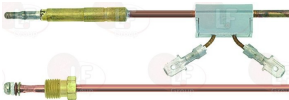

OFFCAR 837259

3440892 THERMOCOUP.SIT QUICK M9x1 60 cm - 10 PCS

OFFCAR 837243

3440194 THERMOCOUPLE M9x1 60 cm COUPL. M6x0,75

OFFCAR 837871

3440193 BUSHING HEXAGON THREADED M6x0.75

Suitable for:

3440197 NUT FOR THERMOCOUPLE COUPL. M6x0,75