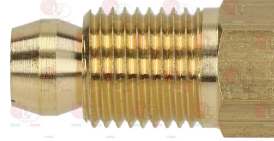

OFFCAR

Suitable for:

3020084 FITTING AND OLIVE $\varnothing$ 6 mm
thread M10x1 - h 10 mm