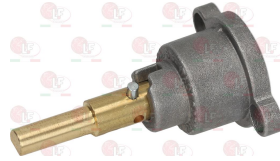

OFFCAR

Suitable for:

3348221 CAP WITH PIN $\varnothing$ 6x4.6 mm
pin length 30/17,5 mm upper/lower
for model PEL 21