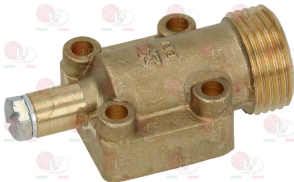

3348214 FLANGIA WITH PRESSURE FITTING $\varnothing$ 12/10 mm
thread M20x1.5 mm
for model PEL 22S