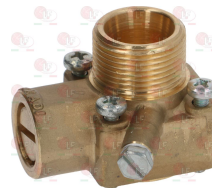

Suitable for:

5014757 PIPE FITTING \varnothing 6 mm
thread M10x1 mm - h 11 mm

OFFCAR

Suitable for:

3348297 VERTICAL FLANGE \varnothing 12/10 mm
without flow regulator
thread M20x1.5 mm
for model PEL 22

3348011 GAS TAP 23S/O
with pilot flame
with horizontal flange
inlet fitting M28x1.5mm
outlet fitting M24x1.5mm
with flow regulator
thermocouple connection M9x1
D-shaped pin \varnothing 10x8 mm

3348060 CAP WITH PIN \varnothing 10x8 mm
pin length 25 mm
for model PEL 23

OFFCAR FX-30100003

3348062 CAP WITH PIN \varnothing 10x8 mm
pin length 35/17 mm upper/lower
for model PEL 23

3348027 FLANGE HORIZONTAL \varnothing 12/16 mm
thread M24x1.5 mm
for model PEL 23

3348237 FLANGE HORIZONTAL \varnothing 12/16 mm
without adjustment
thread M24x1.5 mm
for model PEL 23

3348028 FLANGE VERTICAL \varnothing 12/16 mm
thread M24x1.5
for model PEL 23

3348040 OLIVE FOR PIPE \varnothing 12 mm
 \varnothing ext. 17.5 mm - h 15 mm
for model PEL 23