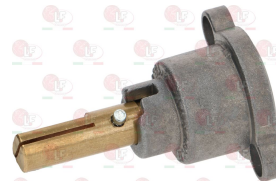

3348275 CAP WITH PIN \varnothing 8x6.5 mm
pin length 32/25 mm upper/lower
for model PEL 21S

3348058 MAGNET PROTECTION NUT M8x1
thread M18x1 mm
for model PEL 20-21-22

OFFCAR

Suitable for:

3348220 CAP WITH PIN \varnothing 6x4.6 mm
pin length 30/23 mm upper/lower
for model PEL 21

3348021 CAP WITH PIN \varnothing 8x6.5 mm
pin length 22 mm
for model PEL 21S

3348243 CAP WITH PIN \varnothing 8x6.5 mm
pin length 22/15 mm right/lef
for model PEL 21S

3348236 FLANGIA WITH PRESSURE FITTING \varnothing 16/10 mm
thread M16x1,5 mm - M10x1,25 mm
for model PEL 21S