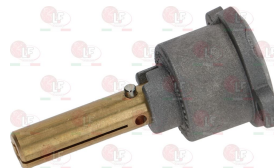

3348245 CAP WITH PIN $\varnothing$ 10x8 mm
pin length 34/26 mm upper/lower
for model PEL 22S