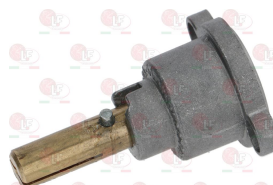

3348021 CAP WITH PIN $\varnothing$ 8x6.5 mm
pin length 22 mm
for model PEL 21S