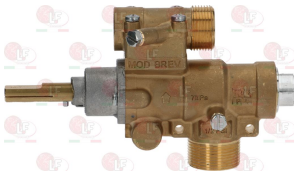

Suitable for:

5014757 PIPE FITTING \varnothing 6 mm
thread M10x1 mm - h 11 mm

OFFCAR

Suitable for:

3348297 VERTICAL FLANGE \varnothing 12/10 mm
without flow regulator
thread M20x1.5 mm
for model PEL 22

3348011 GAS TAP 23S/O
with pilot flame
with horizontal flange
inlet fitting M28x1.5mm
outlet fitting M24x1.5mm
with flow regulator
thermocouple connection M9x1
D-shaped pin \varnothing 10x8 mm