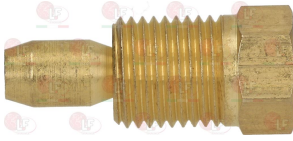

3020083 FITTING AND OLIVE \varnothing 4 mm
thread M10x1 - h 24 mm

3020513 FITTING AND OLIVE \varnothing 6 mm
thread 10x1 - h 10 mm

3001003 IGNITION PLUG ROUND \varnothing 7x44 mm
M faston M4x1 mm
overall length 65 mm