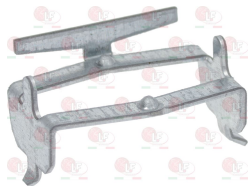

Selector switches

3057050 CONNECTING BRACKET 28x21x16 mm
distance between hooking brackets 27 mm
f/connection between selector switch and thermost.