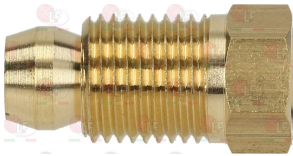

3526129 CLASP \varnothing 3x14 mm
UNI 6873 - DIN 1481 - ISO 8752

Suitable for:

3526677 EXTENSION FOR EUROSIT VALVE
D-shaped pin \varnothing 10x8 mm

3020084 FITTING AND OLIVE \varnothing 6 mm
thread M10x1 - h 10 mm