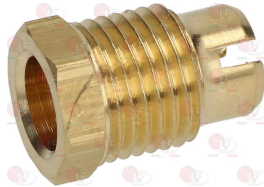

Suitable for:

3020077 PIPE FITTING $\varnothing$ 4 mm
thread M10x1 - h 12 mm

5014757 PIPE FITTING $\varnothing$ 6 mm
thread M10x1 mm - h 11 mm

OFFCAR

Suitable for:

3020078 PIPE FITTING $\varnothing$ 6 mm
thread M10x1 - h 10.5 mm

3020038 PILOT BURNER PRINTED SIT 3 FLAMES
without sparking plug, gas nozzle and gasket
thermocouple fitting included

OFFCAR 898969

3020200 FITTING FOR THERMOCOUPLE $\varnothing$ 6.5 mm
thread M10x1

3020085 FITTING FOR SPARKING PLUG FIXING $\varnothing$ 7 mm
thread M10x1 - h 11 mm

3001003 IGNITION PLUG ROUND $\varnothing$ 7x44 mm
M faston M4x1 mm
overall length 65 mm

3020060 IGNITION PLUG ROUND $\varnothing$ 7x44 mm
M faston M 4x1 mm
overall length 82 mm
model CB505/021 Junkers
for model P502F

OFFCAR 835915

OFFCAR 835911

3020124 IGNITION PLUG ROUND $\varnothing$ 7x44 mm
connection $\varnothing$ 2.4 mm
overall length 58 mm