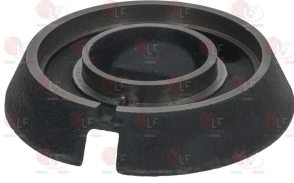

Suitable for:

3025439 BURNER $\varnothing$ 115 mm
for Pot stove gas (OFFCAR) - Series 700
Series 900