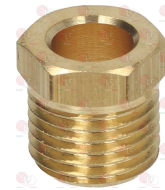

3348043 PIPE FITTING \varnothing 10 mm
thread M16x1.5 mm - h 14 mm
for model PEL 20-21-24-25

OFFCAR 835313

3348029 PIPE FITTING \varnothing 4 mm
thread M10x1 mm - h 11 mm
for model PEL 21-22-24-25

3020078 PIPE FITTING \varnothing 6 mm
thread M10x1 - h 10.5 mm