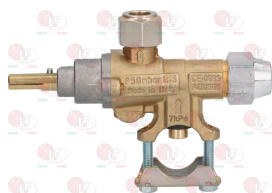

7102841 BODY FITTING TAP
 \varnothing pipe 10 mm
 thread M16x1.5 mm - M17x1 mm
 for taps PEL 20S-21S

OFFCAR 401121

3348219 CAP WITH PIN \varnothing 6x4.6 mm
 pin length 45/20 mm upper/lower
 for model PEL 21