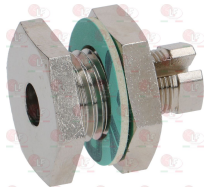

3523060 OIL SEAL FITTING \varnothing 6.5 mm
internal thread M10x0.75 - external thread M14x1.5

3020082 OLIVE FOR PIPE \varnothing 12 mm
 \varnothing ext. 14 mm - h 6 mm
for model PEL 22-24-25

3001070 PIEZO IGNITER MINISIT
a \varnothing 22 mm hole is required for the assembly
faston M \varnothing 2.4 mm