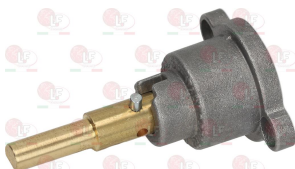

3348221 CAP WITH PIN $\varnothing$ 6x4.6 mm
pin length 30/17,5 mm upper/lower
for model PEL 21