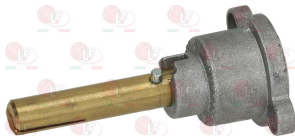

3348238 CAP WITH PIN $\varnothing$ 8x6.5 mm
pin 35/15 mm upper/lower
for model PEL 21S