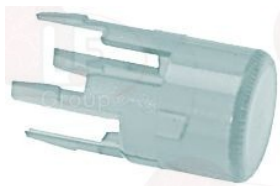

OFFCAR 849411

Suitable for:

OFFCAR

3221194 INDICATOR LIGHT NEON GREEN 220V
ø head 8 mm

OFFCAR 862331

3221196 LAMP CAP CLEAR
ø 12 mm

Suitable for:

3221197 GREY CAP ø 12 mm