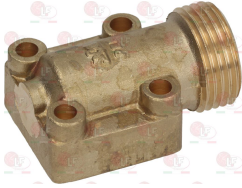

3348019 CAP WITH PIN \varnothing 10x9 mm
pin length 26 mm
for model PEL 22

Suitable for:

3348231 CAP WITH PIN \varnothing 6x4.6 mm
pin length 35/21 mm upper/lower
for model PEL 22

3348213 FLANGE \varnothing 12/10 mm
without adjustment
thread M20x1.5 mm
for model PEL 22S