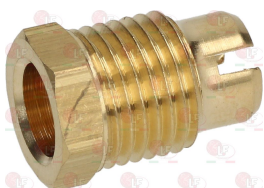

Suitable for:

3020452 PILOT JET POLIDORO $\varnothing$ 0.32 mm

3020464 PILOT JET POLIDORO $\varnothing$ 0.64 mm

3020045 PILOT JET SIT $\varnothing$ 0.50 mm

3020078 PIPE FITTING $\varnothing$ 6 mm
thread M10x1 - h 10.5 mm

5102152 PILOT BURNER POLIDORO 3 FLAMES
without sparking plug
with LPG and NATURAL GAS nozzle
with pipe fitting and pilot pipe olive
with thermocouple connection
with sparking plug fitting

OFFCAR 403121

3020200 FITTING FOR THERMOCOUPLE $\varnothing$ 6.5 mm
thread M10x1

OFFCAR

Suitable for:

3020449 PILOT JET POLIDORO $\varnothing$ 0.54 mm

3020044 PILOT JET SIT $\varnothing$ 0.20 mm

3020077 PIPE FITTING $\varnothing$ 4 mm
thread M10x1 - h 12 mm

5014757 PIPE FITTING $\varnothing$ 6 mm
thread M10x1 mm - h 11 mm

3020085 FITTING FOR SPARKING PLUG FIXING $\varnothing$ 7 mm
thread M10x1 - h 11 mm

3001003 IGNITION PLUG ROUND $\varnothing$ 7x44 mm
M faston M4x1 mm
overall length 65 mm

OFFCAR 835911