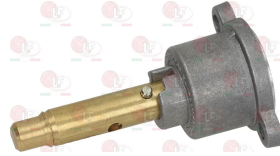

OFFCAR

Suitable for:

3348232 CAP WITH PIN $\varnothing$ 8x6.5 mm
pin length 39/7 mm upper/lower
for model PEL 22