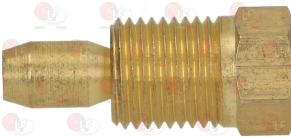

3020083 FITTING AND OLIVE \varnothing 4 mm
thread M10x1 - h 24 mm

3020513 FITTING AND OLIVE \varnothing 6 mm
thread 10x1 - h 10 mm

3001003 IGNITION PLUG ROUND \varnothing 7x44 mm
M faston M4x1 mm
overall length 65 mm