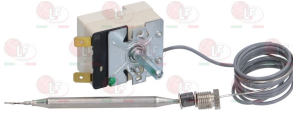

Suitable for:

OFFCAR

Suitable for:

Thermostats

3444376 SINGLE-PHASE THERMOSTAT 95-190°C
D-shaped pin $\varnothing$ 6x4.6 mm
covered capillary length 1010 mm - 16A 250V
bulb $\varnothing$ 6x100 mm - with adapter nipple band M10x1

OFFCAR 862115

OFFCAR 990301

5025572 TERMOSTATO THREE-PHASE 180°C
manual reset
covered capillary length 3000 mm - 20A 400V
bulb $\varnothing$ 4x125 mm

OFFCAR FX-4010004

OFFCAR FX-40100041

5020718 THERMOSTAT SINGLE-PHASE 240°C
complete with cut-off thermocouple
manual reset
covered capillary length 860 mm - 16A 250V
bulb $\varnothing$ 6x77 mm - with adapter nipple gland M10x1

OFFCAR 862133

3444644 THREE-PHASE THERMOSTAT 135°C
with manual reset
covered capillary length 900 mm
bulb $\varnothing$ 6x89 mm
for Pasta cooker (OFFCAR) - Series 700
Series 900

OFFCAR 898979

3444375 THREE-PHASE THERMOSTAT 225°C
with manual reset
covered capillary length 900 mm - 20A 400V
bulb $\varnothing$ 6x90 mm - with adapter nipple band M10x1

OFFCAR 862124

3444307 THREE-PHASE THERMOSTAT 230°C
with manual reset
covered capillary length 900 mm - 10A 400V
bulb $\varnothing$ 6x100 mm - with adapter nipple band M10x1

OFFCAR 862123

3444354 THREE-PHASE THERMOSTAT 350°C
with manual reset
capillary length coated 950 mm - 10A 400V
bulb $\varnothing$ 3x190 mm

OFFCAR 843737

3444632 THREE-PHASE THERMOSTAT 360°C
with manual reset
covered capillary length 1800 mm - 20A 300V
bulb $\varnothing$ 4x120 mm

OFFCAR FX-40100062