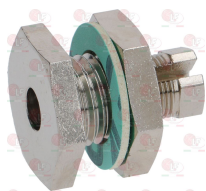

Suitable for:

3523060 OIL SEAL FITTING $\varnothing$ 6.5 mm
internal thread M10x0.75 - external thread M14x1.5