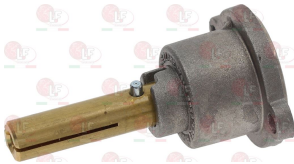

OFFCAR FX-30100003

3348062 CAP WITH PIN $\varnothing$ 10x8 mm
pin length 35/17 mm upper/lower
for model PEL 23