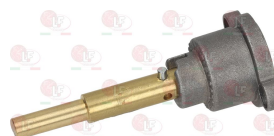

3348219 CAP WITH PIN $\varnothing$ 6x4.6 mm
pin length 45/20 mm upper/lower
for model PEL 21