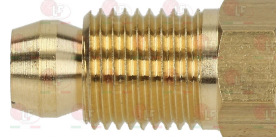

3020102 HEXAGON HEAD SCREW 3/16"x18 mm
for PILOT BURNER SIT