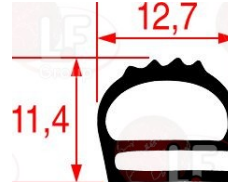

OFFCAR 844445

3786004 OVEN DOOR GASKET 570x290 mm
complete with frame
of silicone elastomer - 3 sides
profile dimensions 12.7x11.4 mm
BLACK COLOUR
for Oven under cooktop (OFFCAR)