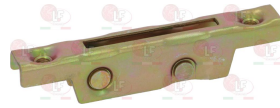

3053003 DOOR HINGE ROLL HOLDER
mounting distance 95 mm - overall length 118
height 23 mm