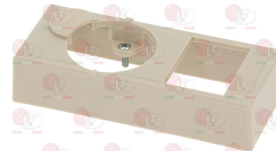

OFFCAR 837119

2100757 CONNECTION FOR OLIVE \varnothing 16 mm
thread \varnothing 1/2"M

3523037 ELBOW FLANGE MINISIT \varnothing 3/8"
with screws and OR

3523047 LID MINISIT

3523061 NUT \varnothing 1/4"x6 mm