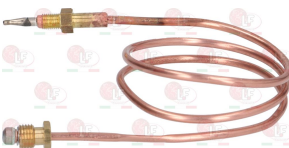

OFFCAR 837243

3440194 THERMOCOUPLE M9x1 60 cm COUPL. M6x0,75