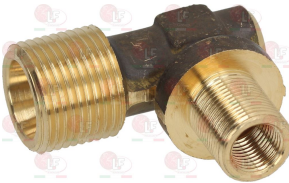

OFFCAR 841031

OFFCAR 841091

3023144 BURNER 575x225 mm
 made of stainless steel

OFFCAR 865861

5075580 NOZZLE HOLDER FOR TUBE \varnothing 12 mm
 thread fitting for tube M20x1.5 mm
 nozzle thread M10x1 mm
 fastening fitting M14x1 mm