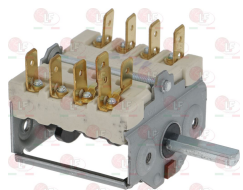

OFFCAR 862305

OFFCAR 898973

2101204 SELECTOR SWITCH 0-6 POSITIONS
contact capacity 16A 250V - max 150°C
D-shaped pin $\varnothing$ 6x4.6 mm