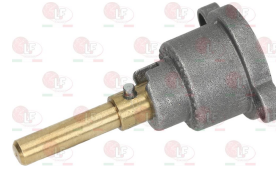

3348029 PIPE FITTING \varnothing 4 mm
thread M10x1 mm - h 11 mm
for model PEL 21-22-24-25

5014757 PIPE FITTING \varnothing 6 mm
thread M10x1 mm - h 11 mm

7102841 BODY FITTING TAP
 \varnothing pipe 10 mm
thread M16x1.5 mm - M17x1 mm
for taps PEL 20S-21S

3348275 CAP WITH PIN \varnothing 8x6.5 mm
pin length 32/25 mm upper/lower
for model PEL 21S

3348058 MAGNET PROTECTION NUT M8x1
thread M18x1 mm
for model PEL 20-21-22

OFFCAR

Suitable for:

3348220 CAP WITH PIN \varnothing 6x4.6 mm
pin length 30/23 mm upper/lower
for model PEL 21

3348021 CAP WITH PIN \varnothing 8x6.5 mm
pin length 22 mm
for model PEL 21S

3348243 CAP WITH PIN \varnothing 8x6.5 mm
pin length 22/15 mm right/lef
for model PEL 21S

3348236 FLANGIA WITH PRESSURE FITTING \varnothing 16/10 mm
thread M16x1,5 mm - M10x1,25 mm
for model PEL 21S