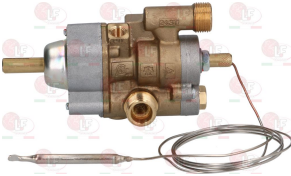

5014757 PIPE FITTING \varnothing 6 mm
thread M10x1 mm - h 11 mm

OFFCAR

Suitable for:

3020078 PIPE FITTING \varnothing 6 mm
thread M10x1 - h 10.5 mm

3345006 THERMOSTATIC TAP 24ST
adjustment temperature 120-320°C
connections M20x1.5 mm
thermocouple connection M9x1
bulb \varnothing 6x100 mm
capillary length 1200 mm
D-shaped pin \varnothing 10x8 mm