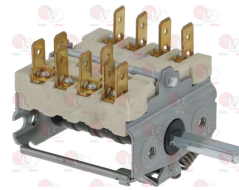

OFFCAR 862317

3057190 SELECTOR SWITCH 0-1 POSITIONS
contact capacity 32A 600V - max 75°C
rectangular pin 4x5 mm