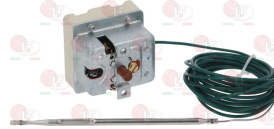

OFFCAR 862115

OFFCAR 990301

5025572 TERMOSTATO THREE-PHASE 180°C
manual reset
covered capillary length 3000 mm - 20A 400V
bulb $\varnothing$ 4x125 mm