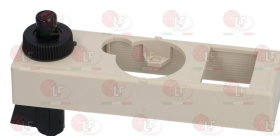

3001071 PIEZO IGNITER MINISIT WITH COVER
M faston 2.4 mm