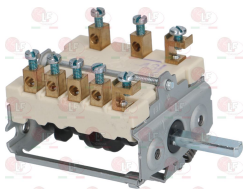

OFFCAR FX-40100004

OFFCAR 843751