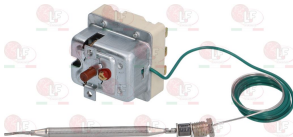

OFFCAR 898979

3444375 THREE-PHASE THERMOSTAT 225°C
with manual reset
covered capillary length 900 mm - 20A 400V
bulb $\varnothing$ 6x90 mm - with adapter nipple band M10x1