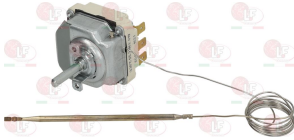

3444790 THREE-PHASE THERMOSTAT 50-320°C
D-shaped pin $\varnothing$ 6x4.6 mm
capillary length 800 mm - 10A 400V
bulb $\varnothing$ 4x120 mm
for Fry top (OFFCAR) - Series 700 - Series 900
for Oven under cooktop (OFFCAR) - Series 700
Series 900