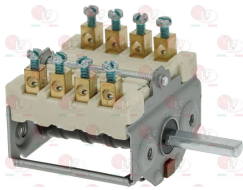

3057014 SELECTOR SWITCH 0-1 POSITIONS
contact capacity 16A 250V - max 150°C
D-shaped pin $\varnothing$ 6x4.6 mm
back connection for thermostat

OFFCAR 843746

3057082 SELECTOR SWITCH 0-1 POSITIONS
contact capacity 16A 250V - max 150°C
D-shaped pin 6x4.6 mm
for Fryer (OFFCAR) - Series 700 - Series 900