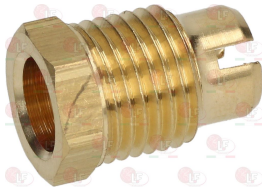

Suitable for:

3020085 FITTING FOR SPARKING PLUG FIXING \varnothing 7 mm
thread M10x1 - h 11 mm

3020060 IGNITION PLUG ROUND \varnothing 7x44 mm
M faston M 4x1 mm
overall length 82 mm
model CB505/021 Junkers
for model P502F