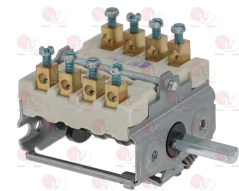

OFFCAR 843747

3057159 SELECTOR SWITCH 0-3 POSITIONS
contact capacity 16A 250V - max 150°C
D-shaped pin $\varnothing$ 6x4.6 mm
for Pasta cooker electric (OFFCAR) - Series 700
Series 900