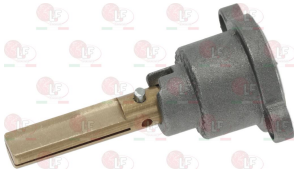

3348238 CAP WITH PIN \varnothing 8x6.5 mm
 pin 35/15 mm upper/lower
 for model PEL 21S

3348243 CAP WITH PIN \varnothing 8x6.5 mm
 pin length 22/15 mm right/lef
 for model PEL 21S

Suitable for:

3348275 CAPWITH PIN \varnothing 8x6.5 mm
pin length 32/25 mm upper/lower
for model PEL 21S