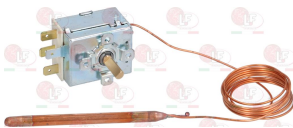

METALCARRELLI R0090

METALCARRELLI 003201820001