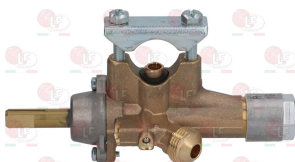

*Suitable **universal spare parts** may not be included*

Suitable for:

MCM

Suitable for:

Accessories for rotisserie

3162012 END FORK
shaft square hole 12x12 mm
overall length 72 mm

MCM 050107

3162013 MIDDLE FORK
shaft square hole 12x12 mm
total length 121 mm

MCM 050110

3162004 PIVOT END SCREW M6x10

MCM 050116

3162014 ROAST SPIT FOR ROTISSERIE COMPL. 900 mm
section 12x12 mm
for Rotisserie (MCM)

MCM 050002

Gas burners

5057798 BURNER 905x70x82 mm

MCM 030090

Gas taps and accessories

3348113 GAS TAP COPRECICAL5200
without pilot flame
flange fitting \varnothing 21 mm pipe
outlet fitting M16x1.25 mm
thermocouple connection M8x1
D-shaped pin \varnothing 8x6.5 mm
for Rotisserie gas (MCM) 1EG - 2EG - 3EG - 4EG
6EG - 8EG

MCM 030150

MCM 030151

Gaskets and seals

5055329 GASKET CERAFELT ADHESIVE 10M
section 10x4 mm

MCM 030009

Gearmotors

3240665 GEARMOTOR 230V 50Hz
D-shaped pin 10x9 mm - height 28 mm
for Rotisserie electric (MCM) 1EE - 2EE - 3EE
4EE - 6EE - 8EE
for Rotisserie gas (MCM) 1EG - 2EG - 3EG - 4EG
6EG - 8EG