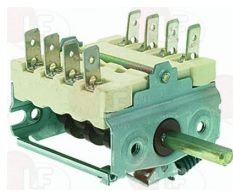

MCM 030102

5055328 CERAMIC RADIANT PLATE 175x60x13 mm
FOR ROTISSERIE AFTER 2006
for Rotisserie (MCM) 6EG A PARTIR DE 2007

MCM 030054-1

Selector switches

3057022 SELECTOR SWITCH 0-1 0-1 POSITIONS
contact capacity 16A 250V - max 150°C
D-shaped pin \varnothing 6x4.6 mm
for Rotisserie electric (MCM) 1EE - 2EE - 3EE
4EE - 6EE - 8EE