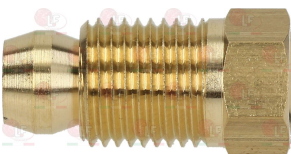

MARENO 1394800

3526075 FLANGE STRAIGHT $\varnothing$ 1/2"
with screws and OR
for valves SIT 820-Honeywell V4400-V4600-VR4605P