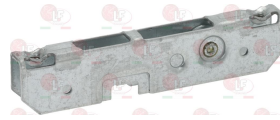

Suitable for:

MARENO

3053018 LEFTHAND DOOR HINGE FOR OVEN
mounting distance 120 mm - overall length 155 mm
height 146 mm

MARENO MA1031105900

MARENO 1031105900

Suitable for:

3053019 DOOR HINGE ROLL HOLDER
mounting distance 95 mm - overall length 110 mm
height 25 mm

MARENO MA1031106000

MARENO 1031106000

3053292 LID SPACER 20x15 mm
for BRATT PAN with lid 800-1200 mm

MARENO CM051804

MARENO MACM051804

5073274 PIN FOR HINGE CONNECTION $\varnothing$ 16x468 mm

MARENO CR0586360

5072517 BUSHING HINGE SUPPORT $\varnothing$ 39x80 mm
spring pin $\varnothing$ 21.7 mm

MARENO CR0586330

5072515 HINGE BLOCK $\varnothing$ 47x57 mm

MARENO CR0586320

5073278 HINGE BUSHING $\varnothing$ 39x16x12 mm

MARENO CR0586310

5073275 HINGE SPRING LEFT $\varnothing$ 35x425 mm

MARENO CR0586350

5073273 HINGE SUPPORT 105x50x25 mm

MARENO CR0586370

5072514 SCREW M5

MARENO CR0589090