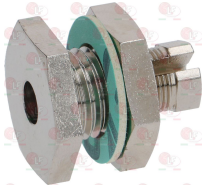

MARENO MA1395714

MARENO 1395714

MARENO 224100

3020082 OLIVE FOR PIPE $\varnothing$ 12 mm
 $\varnothing$ ext. 14 mm - h 6 mm
for model PEL 22-24-25