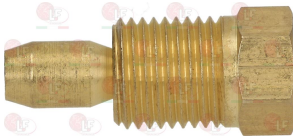

MARENO MA1394700

MARENO 1388000

MARENO 1394700

3020084 **FITTING AND OLIVE $\varnothing$ 6 mm**
thread M10x1 - h 10 mm