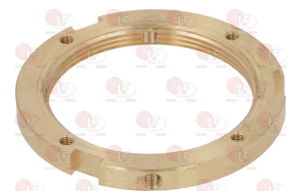

MARENO CR0681390

3755648 HEATING ELEMENT 16500W 230V
length 400 mm - width 305 mm
connection M54x1.5 mm- complete with cables
with two holes for bulb

MARENO CM032401

MARENO CM032401R

MARENO MACM032401R

3755652 RING NUT 1"-3/4" FOR HEATING ELEMENT