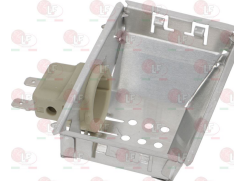

3221120 LAMP RECEPTACLE FOR LAMP E14 25W 230V
dimensioni esterne 106x65 mm