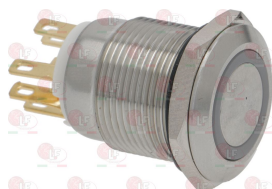

MARENO 21110399

3319779 BLOCK CONNECTIONS BLACK 22x30 mm

3319783 FRAME SAFETY 4 SIDES BLACK 22x30 mm

5079023 PUSH-BUTTON BIPOLAR SILVER
complete with OR
distance between the holes \varnothing 19 mm

MARENO CR0937810