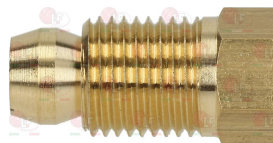

MARENO

Suitable for:

3020084 FITTING AND OLIVE $\varnothing$ 6 mm
thread M10x1 - h 10 mm

MARENO 1394800

3020102 HEXAGON HEAD SCREW 3/16"x18 mm
for PILOT BURNER SIT