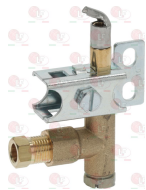

MARENO

3020001 ONE-FLAME PILOT BURNER SIT
multigas with jet $\varnothing$ 0.20 mm
with 2 positions bracket