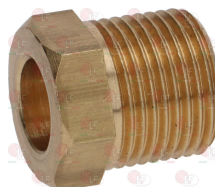

MARENO MA1888200

MARENO 1888200

3020083 FITTING AND OLIVE \varnothing 4 mm
 thread M10x1 - height 27 mm

MARENO MA1394700

MARENO 1388000

MARENO 1394700

5050400 FITTING FOR OLIVE \varnothing 10 mm
 thread \varnothing 3/8"M