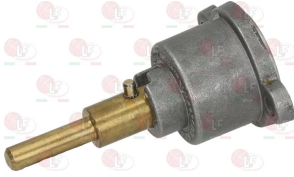

Suitable for:

3348231 CAP WITH PIN $\varnothing$ 6x4.6 mm
pin length 35/21 mm upper/lower
for model PEL 22