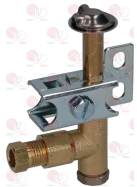

MARENO MA459500

3020002 TWO-FLAME PILOT BURNER SIT
multigas with jet $\varnothing$ 0.20 mm
with 2 positions bracket