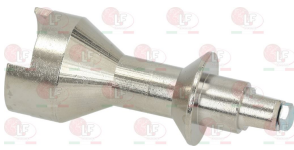

MARENO MA1043001400

MARENO 1043001400

3020097 PILOT AERATION REGULATOR
internal \varnothing 7 mm - external \varnothing 9 mm
height 10 mm

MARENO MA1324900

MARENO 1324900

Ball valves and accessories

3526693 WATER VALVE \varnothing 1"MF
 ball valve
 heavy series with PN 25 total passage
 aluminium lever

MARENO CR0733340

5005304 DRAIN TAP EXTENSION 73 mm

5030274 CROSS FITTING OF CAST IRON \varnothing 1"F

5005303 DRAIN TAP LEVER
 length 140 mm

5003313 ELBOW FITTING OF CAST IRON \varnothing 1"F

5061849 ELBOW FITTING OF CAST IRON \varnothing 1"F