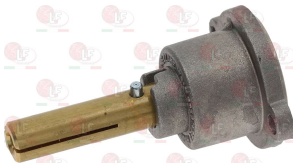

3348062 CAP WITH PIN $\varnothing$ 10x8 mm
pin length 35/17 mm upper/lower
for model PEL 23