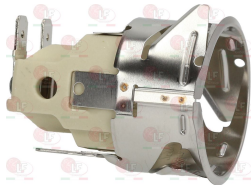

2110636 OVEN LAMP RECEPTACLE GLASS $\varnothing$ 41 mm
thread $\varnothing$ 34 mm - overall height 36 mm
max temperature 350°C