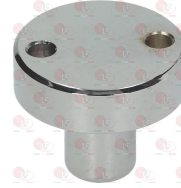

MARENO CM051403

MARENO MACM051403

3053285 HINGE FIXED PIN
distance between the holes 25 mm