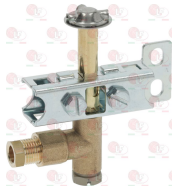

MARENO CM060801

MARENO MACM060801

3020036 PILOT BURNER SIT 3 FLAMES
multigas type with nozzle $\varnothing$ 0.35 mm
with 3 position bracket