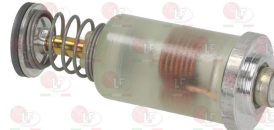

3182011 MAGNETIC UNIT PEL SMALL HEAD
head $\varnothing$ 15 mm - end piece $\varnothing$ 11 mm - length 44 mm
for PEL tap models 20-21
for EGA tap model 25213
for JUNKERS tap model CH110