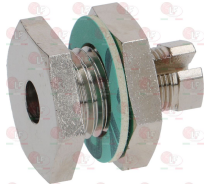

head \varnothing 25 mm - end piece \varnothing 17 mm - length 56 mm
for valve SIT AC2 - VR8-MINISIT

MARENO 1031028400

MARENO 24021499

3523061 NUT \varnothing 1/4"x6 mm

Suitable for:

3523060 OIL SEAL FITTING \varnothing 6.5 mm
internal thread M10x0.75 - external thread M14x1.5