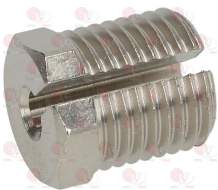

3444122 STUFFING GLAND FOR THERMOSTAT MILLED M10

MARENO MA1570200

MARENO 1570200