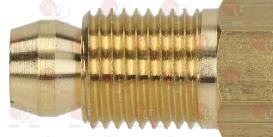

3020084 FITTING AND OLIVE $\varnothing$ 6 mm
thread M10x1 - h 10 mm