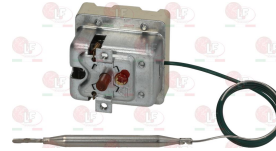

MARENO CR0582770

3444331 THERMOSTAT THREE-PHASE 140°C
with manual reset
covered capillary length 900 mm - 20A 400V
bulb $\varnothing$ 6x88 mm
for boiler