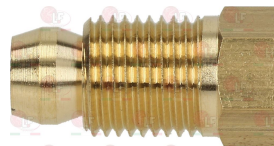

MARENO 1394700

3020084 **FITTING AND OLIVE \varnothing 6 mm**
thread M10x1 - h 10 mm

MARENO 1394800

5050400 **FITTING FOR OLIVE \varnothing 10 mm**
thread \varnothing 3/8" M

3526127 **FLANGE FOR EXTENSION**