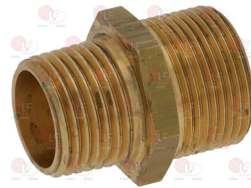

MARENO CM161300

MARENO MACM161300

5005316 COUNTER NUT OF CAST IRON \varnothing 1"1/2

MARENO MA14044599

5031828 FITTING BRASS M14x1.5 - \varnothing 3/8"
pipe \varnothing 10 mm - length 28 mm

MARENO MA1033702300

MARENO 1033702300

5022383 FITTING BRASS M24x1.5 - \varnothing 1/2"
length 35 mm

MARENO MA1953700

MARENO 1953700

5049594 FITTING FOR PIPE \varnothing 22 mm
total length 46 mm

MARENO CR0682880

5030692 NOZZLE HOLDER FITTING FOR PIPE \varnothing 10 mm
thread fitting for pipe M16x1.5 mm
mounting fitting M14x1 mm