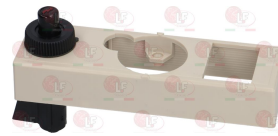

MARENO MA1127400

MARENO 1127400

3001071 PIEZO IGNITER MINISIT WITH COVER
M faston 2.4 mm