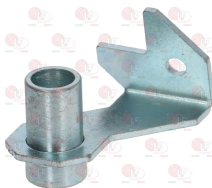

MARENO MA2865700

MARENO 2865700

3526107 FLANGE STRAIGHT ø 3/4" F
 with screws and OR
 for ELETTROSIT VALVE

MARENO 1451300

5053766 PROTECTION RUBBER VALVE 820 NOVA
 ø external 46 mm - ø internal 20 mm
 depth 5,5 mm

MARENO CR0589800

5015567 THERMOPILE SUPPORT

MARENO MA1953401

MARENO 1953400

MARENO 1953401

3440200 THERMOPILE WITH TWIN LEAD ø 9x65 mm
 cable length 800 mm - with coupling M11X1

MARENO MA1870712

MARENO 1870712