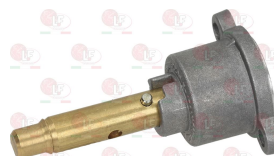

3348232 CAP WITH PIN $\varnothing$ 8x6.5 mm
pin length 39/7 mm upper/lower
for model PEL 22