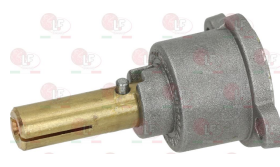

3348019 CAP WITH PIN $\varnothing$ 10x9 mm
pin length 26 mm
for model PEL 22