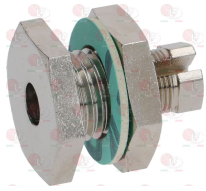

MARENO MA1395714

MARENO 1395714

MARENO 224100

3020082 OLIVE FOR PIPE $\varnothing$ 12 mm
 $\varnothing$ ext. 14 mm - h 6 mm
for model PEL 22-24-25