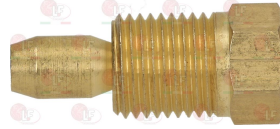

MARENO MA1394700

MARENO 1388000

MARENO 1394700

3020084 FITTING AND OLIVE \varnothing 6 mm
thread M10x1 - h 10 mm

MARENO 1394800

3020513 FITTING AND OLIVE \varnothing 6 mm
thread 10x1 - h 10 mm

3020085 FITTING FOR SPARKING PLUG FIXING \varnothing 7 mm
thread M10x1 - h 11 mm