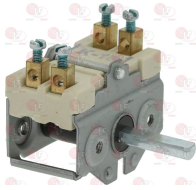

MARENO MA710300
MARENO 710300

MARENO 1037033200

Suitable for:

Suitable for:

3057027 **SELECTOR SWITCH 0-1 POSITIONS**
 contact capacity 16A 250V - max 150°C
 D-shaped pin \varnothing 6x4.6 mm
 rear hole for thermostat