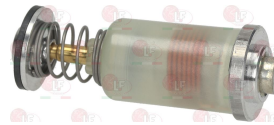

MARENO MA673600

MARENO

Suitable for:

3348024 FLANGE VERTICAL \varnothing 12/10 mm
thread M20x1.5
for model PEL 22

3348059 MAGNET PROTECTION NUT M9x1
thread M18x1mm
for model PEL 20-21-22

3182021 MAGNETIC UNIT PEL LARGE HEAD
head \varnothing 15.5 mm - end piece \varnothing 14 mm - length 44 mm