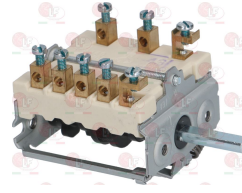

MARENO 21131099

3057024 SELECTOR SWITCH 0-6 POSITIONS
contact capacity 16A 250V - max 150°C
D-shaped pin ø 6x4.6 mm

MARENO MA1616100

MARENO 1616100

5012546 SELECTOR SWITCH 3 POSITIONS SIEMENS
with support
mounting hole ø 22 mm