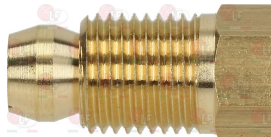

3020108 DEFLECTOR 1 FLAME FOR PILOT SIT

3020084 FITTING AND OLIVE $\varnothing$ 6 mm
thread M10x1 - h 10 mm