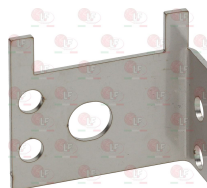

MARENO MA1575800

MARENO 1575800

3020292 BRACKET PILOT BURNER SUPPORT 47x40x15 mm
for burner $\varnothing$ 90 mm