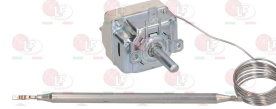

MARENO MA7800300

MARENO 7800300

5015693 SINGLE-PHASE THERMOSTAT 30-90°C
D-shaped pin $\varnothing$ 6x4.6 mm
capillary length covered 900 mm - 16A 250V
bulb $\varnothing$ 6x80 mm - with stuffing gland fitting M10x1