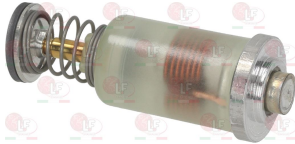

Suitable for:

MARENO

3182011 MAGNETIC UNIT PEL SMALL HEAD
head $\varnothing$ 15 mm - end piece $\varnothing$ 11 mm - length 44 mm
for PEL tap models 20-21
for EGA tap model 25213
for JUNKERS tap model CH110