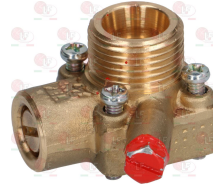

3348024 FLANGE VERTICAL $\varnothing$ 12/10 mm
thread M20x1.5
for model PEL 22