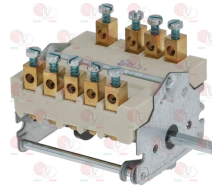

MARENO MA790700

MARENO 790700

3057090 **SELECTOR SWITCH 0-3 POSITIONS**
contact capacity 16A 250V - max 150°C
D-shaped pin $\varnothing$ 6x4.6 mm