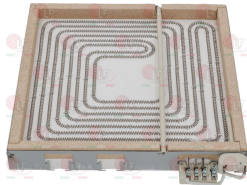

MARENO CR0511580

MARENO 1037309613

MARENO 1037309613R

3311105 RADIANT HEATING ELEMENT 3500W 240V
dimensions 300x300 mm
radiant size 270x270 mm
terminal block electric connections
for glass-ceramic cooking hob
NO PAN DETECTION SENSOR