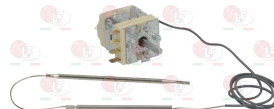

MARENO CM097800

MARENO MACM097800

MARENO 097800

3444380 SINGLE-PHASE THERMOSTAT 90-180°C

D-shaped pin $\varnothing$ 6x4.6 mm
capillary length 900 mm - 16A 250V
bulb $\varnothing$ 6x135 mm - with adapter nipple band M9x1