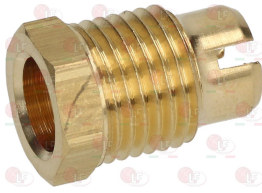

MARENO MA1891700 MARENO 1891700

3001003 IGNITION PLUG ROUND \varnothing 7x44 mm
M faston M4x1 mm
overall length 65 mm

MARENO MA1888300 MARENO MA224211 MARENO 1888300
MARENO 224211

3020060 IGNITION PLUG ROUND \varnothing 7x44 mm
M faston M 4x1 mm
overall length 82 mm
model CB505/021 Junkers
for model P502F