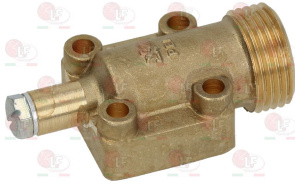

Suitable for:

3348214 FLANGIA WITH PRESSURE FITTING $\varnothing$ 12/10 mm
thread M20x1.5 mm
for model PEL 22S