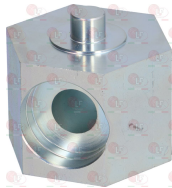

MARENO MA1685691

MARENO 1685600

MARENO 1685691

5024457 BEARING SUPPORT
dimensions 69x70 mm - $\varnothing$ pin 14 mm