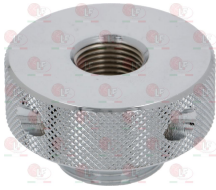

MARENO CR0587820

3184016 SAFETY VALVE "FUMANA" \varnothing 1"M
chrome plated brass
for safety group 3/4"
for safety group 1"1/4

MARENO MA327900

MARENO 327900

5096359 SUPPORT FOR DEPRESSION VALVE
external dimensions \varnothing 48x28 mm
thread \varnothing 3/4"M