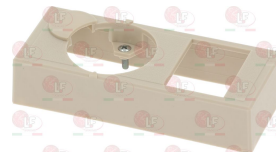

3523047 LID MINISIT