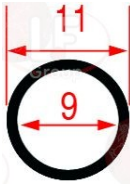

Suitable for:

Suitable for:

3186163 HORIZONTAL DOOR GASKET 610 mm
of silicone elastomer
profile dimension $\varnothing$ 10 mm
BLACK COLOUR

3186164 HORIZONTAL LEAF SPRING 660 mm

MARENO 1706300

MARENO MA1706200

MARENO 1706200

3186160 HORIZONTAL LEAF SPRING 600 mm

3186164 HORIZONTAL LEAF SPRING 660 mm

MARENO MA1335900

MARENO MA1706200

MARENO 1706200

3286044 OVEN DOOR GASKET - 25 m
of silicone elastomer
external profile dimension $\varnothing$ 11 mm
internal profile dimension $\varnothing$ 9 mm
BLACK COLOUR

3286043 OVEN DOOR GASKET - 6 m
of silicone elastomer
external profile dimension $\varnothing$ 11 mm
internal profile dimension $\varnothing$ 9 mm
BLACK COLOUR

MARENO

MARENO

5000747 OVEN DOOR GASKET 2000 mm
made of silicone elastomer
profile dimension $\varnothing$ 10 mm
COLOUR BLACK

MARENO MA17319099R

MARENO 17319099

MARENO 17319099R

3186161 VERTICAL DOOR GASKET 300 mm
of silicone elastomer
profile dimension $\varnothing$ 10 mm
BLACK COLOUR

3186162 VERTICAL LEAF SPRING 325 mm

MARENO 1336200

MARENO MA1336000