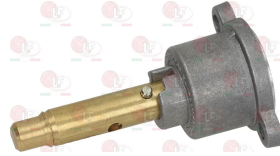

MARENO

Suitable for:

3348232 CAP WITH PIN $\varnothing$ 8x6.5 mm
pin length 39/7 mm upper/lower
for model PEL 22