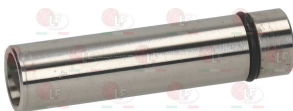

3448086 OVERFLOW PIPE IN CHROME PLATED BRASS
 \varnothing 20 mm
overall height 84 mm - complete with OR
for drain assembly \varnothing 3/4"

3448087 OVERFLOW PIPE IN CHROME PLATED BRASS
 \varnothing 20 mm
overall height 94 mm - complete with OR
for drain assembly \varnothing 3/4"