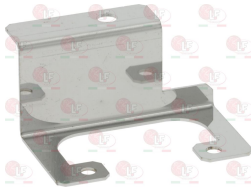

MARENO CR0731840

5049595 PRESSURE SWITCH AIR CHAMBER
stainless steel tube external $\varnothing$ 22 mm
internal $\varnothing$ stainless steel pipe 19 mm
hose fitting $\varnothing$ 6 mm