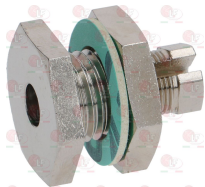

MARENO MA1395714

MARENO 1395714

MARENO 224100

MARENO

Suitable for:

3348041 OLIVE FOR PIPE $\varnothing$ 16 mm
 $\varnothing$ ext. 18 mm - h 9 mm
for model PEL 23