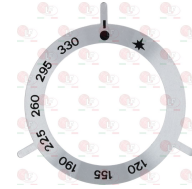

MARENO MA1889800

MARENO 1889800

**5015310 SELF-STICKING DISK WITH PILOT SYMBOL
external $\varnothing$ 60 mm**