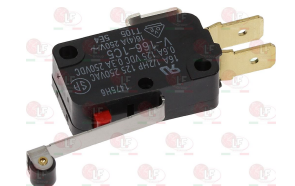

3240241 MICROSWITCH OMRON V-166-1C5
1NO + 1NC 16A 250V
with roll lever 28 mm