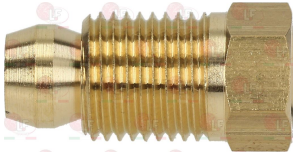

Suitable for:

3020084 FITTING AND OLIVE $\varnothing$ 6 mm
thread M10x1 - h 10 mm

MARENO 1394800

MARENO

Suitable for:

3348041 OLIVE FOR PIPE $\varnothing$ 16 mm
 $\varnothing$ ext. 18 mm - h 9 mm
for model PEL 23