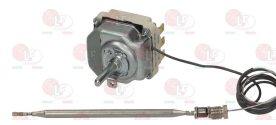

MARENO MA1037101400

MARENO MA893000

MARENO 1037101400

MARENO 893000