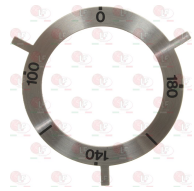

MARENO MA1840600

MARENO 1840600

MARENO 1841600

3241055 FIXING CLIP
for knob with hole $\varnothing$ 6x4.6 mm