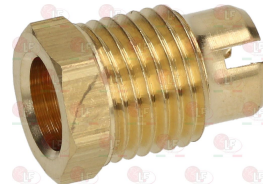

MARENO MA1891700

MARENO 1891700