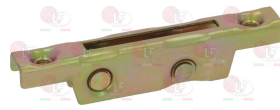

MARENO MA1304500

MARENO 1304500

3053019 DOOR HINGE ROLL HOLDER
mounting distance 95 mm - overall length 110 mm
height 25 mm