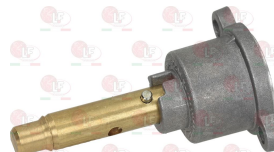

3348232 CAP WITH PIN $\varnothing$ 8x6.5 mm
pin length 39/7 mm upper/lower
for model PEL 22