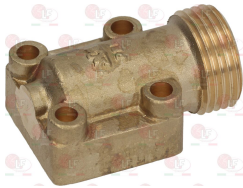

Suitable for:

3348213 FLANGE $\varnothing$ 12/10 mm
without adjustment
thread M20x1.5 mm
for model PEL 22S