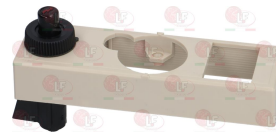

MARENO MA1127400

MARENO 1127400

3001070 PIEZO IGNITER MINISIT
a \varnothing 22 mm hole is required for the assembly
faston M \varnothing 2.4 mm

3001071 PIEZO IGNITER MINISIT WITH COVER
M faston 2.4 mm

MARENO MA1393700