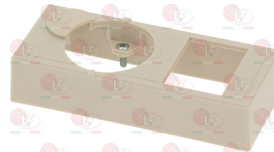

3523047 **LID MINISIT**

MARENO MA1393600

MARENO 1393600

3523061 **NUT $\varnothing$ 1/4"x6 mm**