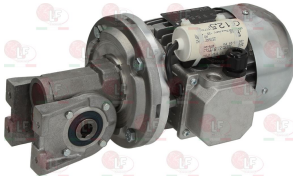

5037847 GEAR MOTOR M63B4 0.12kW 230V 50Hz
1.3A - 1380rpm

MARENO CM056300

MARENO MACM056300

Glasses

3520015 CUVETTE GLASS \varnothing 300 mm
for INDUCTION HOB WOK 1 FLAME

3519005 PILOT FLAME FRAME
outside \varnothing 40 mm