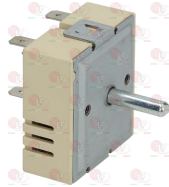

Energy regulators

3350026 ENERGY REGULATOR
 contact capacity 230V 13A - max temperature 125°C
 D-shaped pin \varnothing 6x4.6 mm
 double rotation direction

MARENO CM189600
 MARENO 1037035310

MARENO LA65080250
 MARENO 1037108713