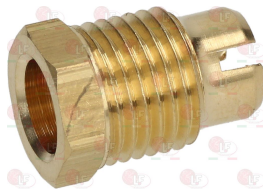

MARENO CM029000

MARENO MACM029000

3020085 FITTING FOR SPARKING PLUG FIXING \varnothing 7 mm
thread M10x1 - h 11 mm

MARENO MA1888400

MARENO 1888400

3020200 FITTING FOR THERMOCOUPLE \varnothing 6.5 mm
thread M10x1