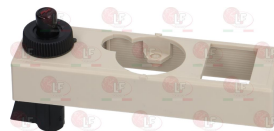

MARENO 86720

3348041 OLIVE FOR PIPE \varnothing 16 mm
 \varnothing ext. 18 mm - h 9 mm
for model PEL 23

MARENO MA1127400

MARENO 1127400

3001071 PIEZO IGNITER MINISIT WITH COVER
M faston 2.4 mm

MARENO MA1393700