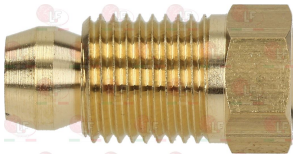

3526102 ELECTRIC COUPLING WITH CABLE
cable length 1000 mm - 3 wires
for VALVE 820 NOVA-824 NOVASIT-822 NOVA-826 NOVA

MARENO MA1880600

3020083 FITTING AND OLIVE \varnothing 4 mm
thread M10x1 - height 27 mm

MARENO MA1394700

MARENO 1388000

MARENO 1394700

Suitable for:

3020084 FITTING AND OLIVE \varnothing 6 mm
thread M10x1 - h 10 mm

MARENO 1394800

3526076 FLANGE STRAIGHT \varnothing 3/4"
with screws and OR
for valves SIT 820-Honeywell V4400-V4600-VR4605P