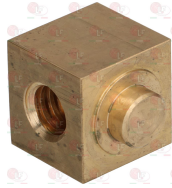

MARENO 15131099

5015528 **SCREW NUT FOR BRATT PAN VALVE**
dimensions 40x40x39 mm - left thread
thread M20x2.5 mm - \varnothing pin 20 mm

MARENO MA1685800

MARENO 1685800

Suitable for:

3522033 SCREW NUT FOR VITON BRATT PAN
dimensions 40x40x39 mm - right thread
thread TR20x4 mm - ϕ pin 20 mm