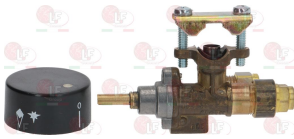

3348081 KIT GAS TAP SKG
with silk-screen printed knob $\varnothing$ 41 mm
without pilot flame
flange pipe connection $\varnothing$ 16 mm
outlet fitting $\varnothing$ 1/4"
thermocouple connection M8x1
D-shaped pin $\varnothing$ 6x4.6 mm

MARENO 1031028200

3348058 MAGNET PROTECTION NUT M8x1
thread M18x1 mm
for model PEL 20-21-22