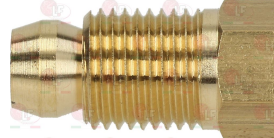

MARENO CR0413801

**3020083 FITTING AND OLIVE \varnothing 4 mm
thread M10x1 - height 27 mm**

MARENO MA1394700

MARENO 1388000

MARENO 1394700

**3020084 FITTING AND OLIVE \varnothing 6 mm
thread M10x1 - h 10 mm**