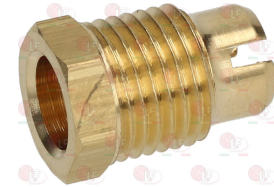

MARENO MA1888400

MARENO 1888400

3020200 FITTING FOR THERMOCOUPLE $\varnothing$ 6.5 mm
thread M10x1