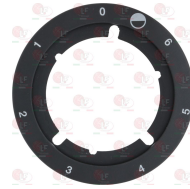

5050567 KNOB RING NUT $\varnothing$ 94 mm 0-1-2-3-4-5-6
REAR