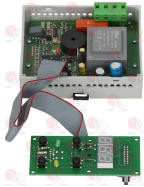

Electronic boards

5033813 KIT CONTROL PC BOARD
complete with mother board and flat cable
control board dimensions 90x43 mm
mother board dimensions 105x90 mm
flat cable length 300 mm