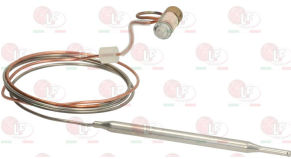

3523060 OIL SEAL FITTING $\varnothing$ 6.5 mm
internal thread M10x0.75 - external thread M14x1.5