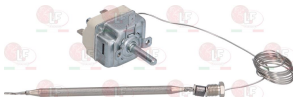

MARENO CR0589660

3444111 SINGLE-PHASE THERMOSTAT 100-190°C
D-shaped pin $\varnothing$ 6x4.6 mm
capillary length 900 mm - 16A 250V
bulb $\varnothing$ 6x130 mm - with adapter nipple bland M9x1