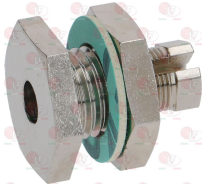

MARENO MA1395714

MARENO 1395714

3020082 OLIVE FOR PIPE $\varnothing$ 12 mm
 $\varnothing$ ext. 14 mm - h 6 mm
for model PEL 22-24-25