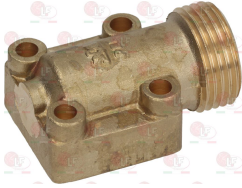

3348213 FLANGE $\varnothing$ 12/10 mm
without adjustment
thread M20x1.5 mm
for model PEL 22S