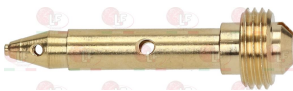

Suitable for:

5015514 PILOT JET LPG COPRECI 50mBAR
for pilot burner series CB 5050

MARENO MA932900

MARENO 932900

Suitable for:

3020121 PILOT JET NATURAL GAS COPRECI 25mBAR
for pilot burner series CB 5050..

MARENO MA933100

3020201 PILOT JET SIT $\varnothing$ 0.14 mm

MARENO MA1888000

MARENO 1888000

5035324 PILOT JET SIT $\varnothing$ 0.18 mm

MARENO CR0586580

3020054 PILOT JET SIT $\varnothing$ 0.20 mm

MARENO MA1415100

MARENO 1415100

MARENO 24022299

3020557 PILOT JET SIT $\varnothing$ 0.20 mm

MARENO MA1033719600

MARENO 1033719600

3020156 PILOT JET SIT $\varnothing$ 0.25 mm

MARENO MA1031502100
MARENO 1842300

MARENO MA1842300

MARENO 1031502100

3020157 PILOT JET SIT $\varnothing$ 0.25 mm

MARENO MA1874700

MARENO 1874700

3020202 PILOT JET SIT $\varnothing$ 0.27 mm

MARENO MA1887800

MARENO 1887800

3020040 PILOT JET SIT $\varnothing$ 0.30 mm

MARENO CR0410100

3020055 PILOT JET SIT $\varnothing$ 0.35 mm

MARENO 1422600

5015516 PILOT JET SIT $\varnothing$ 0.40 mm

MARENO CR0684580

MARENO MA1996200

MARENO 1996200