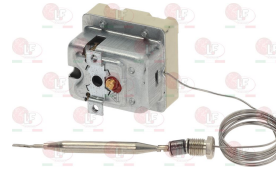

MARENO MA1871100

MARENO 1871100

5038099 SINGLE-PHASE THERMOSTAT 30-85°C
D-shaped pin $\varnothing$ 6x4,6 mm
capillary length covered 900 mm
bulb $\varnothing$ 6x130 mm