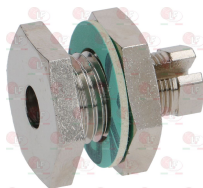

3523060 **OIL SEAL FITTING $\varnothing$ 6.5 mm**
internal thread M10x0.75 - external thread M14x1.5

MARENO MA1395714

MARENO 1395714

MARENO 224100

3348044 **OLIVE FOR PIPE $\varnothing$ 10 mm**
 $\varnothing$ ext. 12 mm - h 5 mm
for model PEL 20-21-24-25