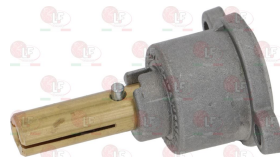

MARENO

Suitable for:

3348336 CAP WITH PIN $\varnothing$ 10x8 mm
pin length 25/17 mm
for model PEL 22