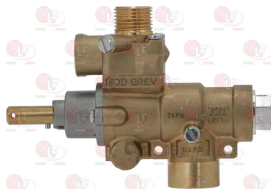

3348201 GAS TAP 23S/V
with pilot flame
with vertical flange
inlet connection $\varnothing$ 1/2" F
outlet connection $\varnothing$ 1/2" M
with flow regulator
thermocouple connection M10x1
pin $\varnothing$ 10 mm

MARENO 745700

3348060 CAP WITH PIN $\varnothing$ 10x8 mm
pin length 25 mm
for model PEL 23