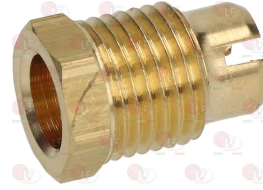

MARENO

Suitable for:

**3020200 FITTING FOR THERMOCOUPLE $\varnothing$ 6.5 mm
thread M10x1**