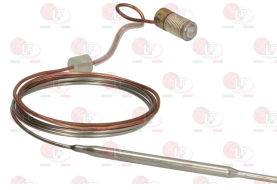

3523042 SENSING ELEMENT MINISIT 50÷190°C

capillary length 1200 mm
bulb $\varnothing$ 5x95 mm