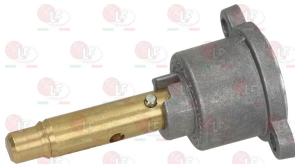

3348232 CAP WITH PIN $\varnothing$ 8x6.5 mm
pin length 39/7 mm upper/lower
for model PEL 22