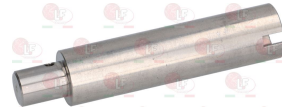

40C7563 EXTENSION FOR PAN $\varnothing$ 20/16x55 mm