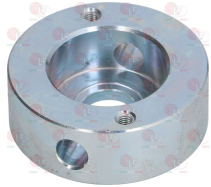

40C0672 SCREW NUT SUPPORT $\varnothing$ 60x21 mm