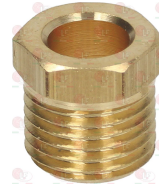

MARENO

Suitable for:

3020078 PIPE FITTING $\varnothing$ 6 mm
thread M10x1 - h 10.5 mm