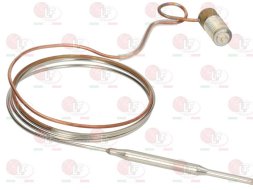

Suitable for:

MARENO

3523040 SENSING ELEMENT MINISIT 100÷340°C

capillary length 1050 mm
bulb $\varnothing$ 5x70 mm