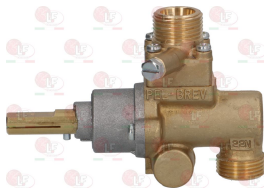

3348004 GAS TAP 22N/V
with pilot flame
with vertical flange
fittings $\varnothing$ M20x1.5mm
with flow regulator
D-shaped pin $\varnothing$ 10x8 mm