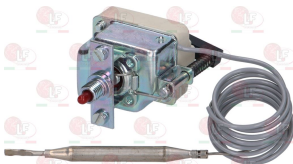

MARENO MA1266514

MARENO 1266514

3444310 SINGLE-PHASE THERMOSTAT 360°C
with manual reset
capillary length 900 mm - 16A 250V
bulb $\varnothing$ 6x75 mm