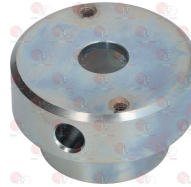

40C7798 SCREW SUPPORT $\varnothing$ 60/43x36 mm