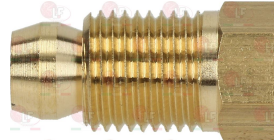

MARENO MA1394700

MARENO 1388000

MARENO 1394700

3020084 FITTING AND OLIVE $\varnothing$ 6 mm
thread M10x1 - h 10 mm