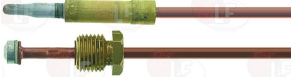

MARENO 1033027600

3440893 THERMOCOUP.SIT QUICK M9x1 85 cm - 10 PCS

MARENO MA1916000

MARENO 1916000

Suitable for:

Suitable for:

3440024 THERMOCOUPLE JUNKERS M10x1 60 cm

MARENO MA641600