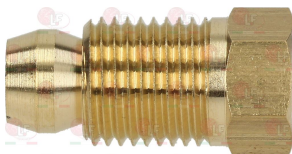

3020083 FITTING AND OLIVE \varnothing 4 mm
thread M10x1 - height 27 mm

MARENO MA1394700

MARENO 1388000

MARENO 1394700

3020084 FITTING AND OLIVE \varnothing 6 mm
thread M10x1 - h 10 mm

MARENO 1394800

3020513 FITTING AND OLIVE \varnothing 6 mm
thread 10x1 - h 10 mm