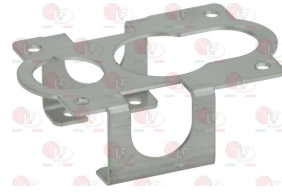

MARENO

Suitable for:

5023980 PILOT SUPPORT 62x41x20 mm

3348029 PIPE FITTING $\varnothing$ 4 mm
thread M10x1 mm - h 11 mm
for model PEL 21-22-24-25