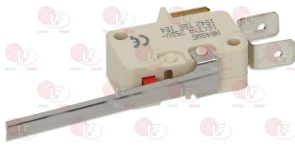

Microswitches, mechanical

3240820 MICROSWITCH ELECTRICA NR48W 5
1NO + 1NC 16A 250V