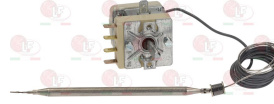

MARENO MA1037317300

MARENO 1037317300

3444397 SINGLE-PHASE THERMOSTAT 60-180°C

D-shaped pin $\varnothing$ 6x4.6 mm
covered capillary length 1200 mm - 16A 250V
bulb $\varnothing$ 6x135 mm