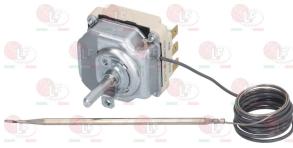

Suitable for:

Suitable for:

3444570 THREE-PHASE THERMOSTAT 95-230°C

D-shaped pin $\varnothing$ 6x4.6 mm
covered capillary length 1250 mm
bulb $\varnothing$ 4x128 mm