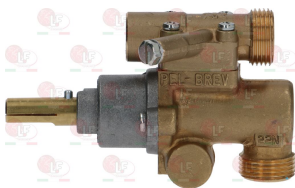

3348010 GAS TAP 22N/O
with pilot flame
with horizontal flange
fittings $\varnothing$ M20x1.5mm
with flow regulator
D-shaped pin $\varnothing$ 10x8 mm

MARENO MA1337600

MARENO 1337600

MARENO 673800

3348229 CAP WITH PIN $\varnothing$ 10 mm
pin length 31 mm
for model PEL 22S/O