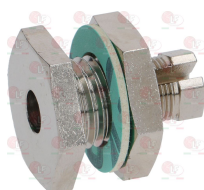

MARENO 1031028400

MARENO 24021499

3523060 OIL SEAL FITTING $\varnothing$ 6.5 mm
internal thread M10x0.75 - external thread M14x1.5