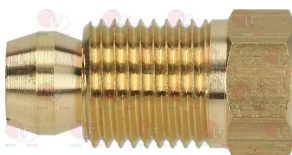

MARENO 1394700

**3020084 FITTING AND OLIVE \varnothing 6 mm
thread M10x1 - h 10 mm**

MARENO 1394800

**3020079 PIPE FITTING \varnothing 12 mm
thread \varnothing 3/8" M - h 20 mm**

MARENO MA459300

MARENO 459300