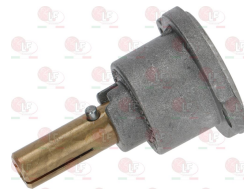

Suitable for:

3348035 PIPE FITTING $\varnothing$ 20 mm
thread M28x1.5 - h 17 mm
for model PEL 23

MARENO MA1346900

MARENO 1346900

3020078 PIPE FITTING $\varnothing$ 6 mm
thread M10x1 - h 10.5 mm

MARENO

Suitable for:

3348029 PIPE FITTING $\varnothing$ 4 mm
thread M10x1 mm - h 11 mm
for model PEL 21-22-24-25

5014757 PIPE FITTING $\varnothing$ 6 mm
thread M10x1 mm - h 11 mm

3348201 GAS TAP 23S/V
with pilot flame
with vertical flange
inlet connection $\varnothing$ 1/2" F
outlet connection $\varnothing$ 1/2" M
with flow regulator
thermocouple connection M10x1
pin $\varnothing$ 10 mm

MARENO 745700

3348060 CAP WITH PIN $\varnothing$ 10x8 mm
pin length 25 mm
for model PEL 23

3348062 CAP WITH PIN $\varnothing$ 10x8 mm
pin length 35/17 mm upper/lower
for model PEL 23

3348027 FLANGE HORIZONTAL $\varnothing$ 12/16 mm
thread M24x1.5 mm
for model PEL 23

3348237 FLANGE HORIZONTAL $\varnothing$ 12/16 mm
without adjustment
thread M24x1.5 mm
for model PEL 23

3348028 FLANGE VERTICAL $\varnothing$ 12/16 mm
thread M24x1.5
for model PEL 23