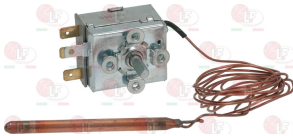

MARENO CR0500560

3744227 SINGLE-PHASE THERMOSTAT 0-86°C
D-shaped pin $\varnothing$ 6x4.6 mm
capillary length 1500 mm - 15A 250V
bulb $\varnothing$ 6,5x95 mm