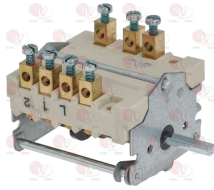

MARENO MA501400

MARENO 501400

3057002 **SELECTOR SWITCH 0-3 POSITIONS**
contact capacity 32A 250V - max 150°C
D-shaped pin $\varnothing$ 6x4.6 mm