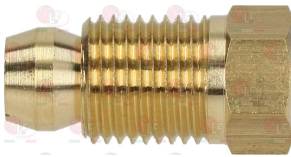

MARENO MA1394700

MARENO 1388000

MARENO 1394700

3020084 FITTING AND OLIVE \varnothing 6 mm
thread M10x1 - h 10 mm

MARENO 1394800

3020513 FITTING AND OLIVE \varnothing 6 mm
thread 10x1 - h 10 mm

3020085 FITTING FOR SPARKING PLUG FIXING \varnothing 7 mm
thread M10x1 - h 11 mm