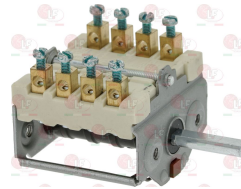

MARENO MA218111
MARENO 218111

MARENO MA710300
MARENO 710300

MARENO 1037033200