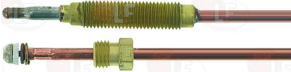

Suitable for:

Suitable for:

3440024 THERMOCOUPLE JUNKERS M10x1 60 cm

MARENO MA641600

MARENO 641600

3440056 THERMOCOUPLE SIT M8x1 120 cm THREAD M8x1

MARENO MA1665000

MARENO 1665000

3440064 NUT FOR THERMOCOUPLE M8x1

MARENO MA939300

MARENO 939300

**3440851 THERMOCOUPLE SIT M8x1 32 cm - 10 PCS.
CONNECTOR M8x1**

MARENO 641400

3440051 THERMOCOUPLE SIT M8x1 32 cm.THREAD M8x1

MARENO 641400

3440064 NUT FOR THERMOCOUPLE M8x1

MARENO MA939300

MARENO 939300

**3440851 THERMOCOUPLE SIT M8x1 32 cm - 10 PCS.
CONNECTOR M8x1**

MARENO 641400

**3440853 THERMOCOUPLE SIT M8x1 60 cm - 10 PCS
CONNECTOR M8x1**

MARENO 641300