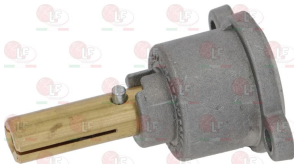

3348336 CAP WITH PIN $\varnothing$ 10x8 mm
pin length 25/17 mm
for model PEL 22