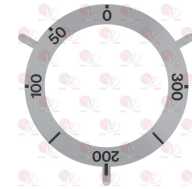

MARENO MA1840400

MARENO 1840400

**5012636 SELF-STICKING DISK 90-300°C
external $\varnothing$ 60 mm**