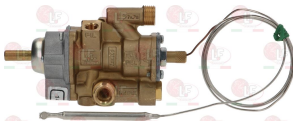

5052466 THERMOSTATIC TAP 25STO
adjustment temperature 140-300°C
fittings M16x1.5 mm
thermocouple connection M9x1
bulb $\varnothing$ 6x120 mm
capillary length 1200 mm
D-shaped pin $\varnothing$ 8x6.5 mm

MARENO CM302100

MARENO MACM302100

3348044 OLIVE FOR PIPE $\varnothing$ 10 mm
 $\varnothing$ ext. 12 mm - h 5 mm
for model PEL 20-21-24-25