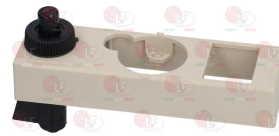

3001071 PIEZO IGNITER MINISIT WITH COVER
M faston 2.4 mm

MARENO MA1393700

MARENO 1262300

MARENO 1393700

3523036 REDUCER STRAIGHT \varnothing 3/8" F - \varnothing 1/2" M
of brass with internal and external thread
internal thread \varnothing 3/8" F - external thread \varnothing 1/2" M
for MINISIT flange