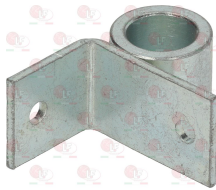

MARENO MACM184900

5016107 SUPPORT SLEEVE FOR TILTING SHAFT
external $\varnothing$ 34 mm - internal $\varnothing$ 28 mm
base 90x85 mm - overall height 90 mm