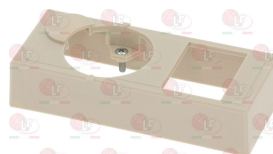

MARENO MA1393600

MARENO 1393600

3182003 MAGNETIC UNIT SIT
head $\varnothing$ 25 mm - end piece $\varnothing$ 17 mm - length 56 mm
for valve SIT AC2 - VR8-MINISIT