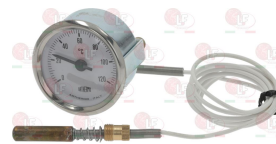

MARENO 2715000

MARENO 2772700

MARENO 65340050

3441006 TELE-THERMOMETER WHITE $\varnothing$ 52 mm 0-120°C
metal case
PVC covered capillary 1500 mm
spring bulb $\varnothing$ 8x32 mm
bulb fitting M10x1