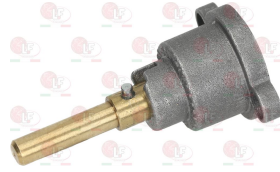

MARENO

Suitable for:

3348220 CAP WITH PIN $\varnothing$ 6x4.6 mm
pin length 30/23 mm upper/lower
for model PEL 21