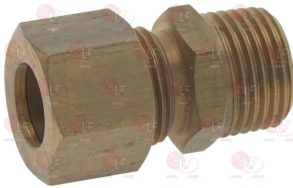

MARENO 1215500

MARENO 1215512

Taps for tank refilling

5025702 FITTING WITH OLIVE \varnothing 1/2"x14 mm

MARENO CM128600

MARENO MACM128600

5099008 SPOUT - CONNECTION \varnothing 3/8" M
outlet spout \varnothing 10 mm