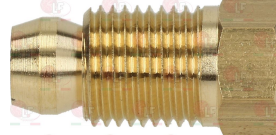

3020084 FITTING AND OLIVE \varnothing 6 mm
thread M10x1 - h 10 mm

MARENO 1394800

3020102 HEXAGON HEAD SCREW 3/16"x18 mm
for PILOT BURNER SIT

3001003 IGNITION PLUG ROUND \varnothing 7x44 mm
M faston M4x1 mm
overall length 65 mm