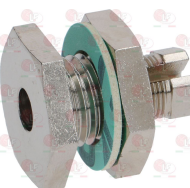

MARENO MA1395714

MARENO 1395714

MARENO 224100

2100757 CONNECTION FOR OLIVE $\varnothing$ 16 mm
thread $\varnothing$ 1/2"M