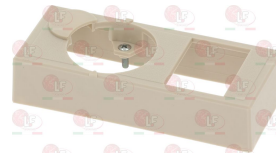

MARENO MA1393600

MARENO 1393600

3523061 NUT $\varnothing$ 1/4"x6 mm