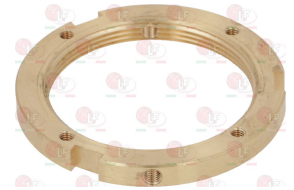

MARENO CR0583740

MARENO CR0583740R

MARENO CM099200

MARENO MACM099200

MARENO 099200

3755652 RING NUT 1"-3/4" FOR HEATING ELEMENT

MARENO CM021600

MARENO MACM021600

3355089 HEATING ELEMENT 1850W 240V
length 325 mm - width 40 mm
height 285 mm - fittings $\varnothing$ 1/4"

3755461 HEATING ELEMENT 1900W 230V
length 585 mm - width 80 mm
height 76 mm