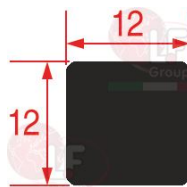

Suitable for:

Suitable for:

5051828 GASKET DASHBOARD $\varnothing$ 14x3x4 mm

5065393 GASKET FIBERGLASS 2500 mm
profile dimensions 12x12 mm
max temperature 600°C
COLOUR WHITE