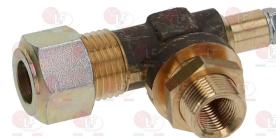

MARENO MACM297300

MARENO MA1032101500

MARENO MA1032101600

3025356 VENTURI F/FLAME SPREADER 95 mm 5.5Kw

MARENO MA1032101300

MARENO 1032101300

3025357 VENTURI TUBE GASKET 5.5 KW
dimensions 55x62 mm

MARENO MA1036607900

5055500 JET HOLDER F/FLAME SPREADER 65-100 mm

MARENO CR0581700

3025189 JET HOLDER FOR HOSE ø 10 mm
complete with nuts and olives
thread fitting for tube M16x1.5 mm
fastening fitting M14x1 mm

MARENO MA1306615