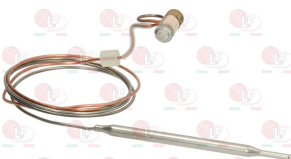

MARENO MA1327800

MARENO 1327800

3523051 SENSING ELEMENT MINISIT 110 $\div$ 190°C
capillary length 1050 mm
bulb $\varnothing$ 6x105 mm