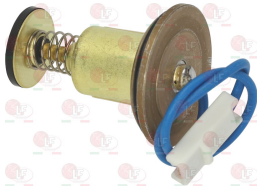

3348036 OLIVE FOR PIPE $\varnothing$ 4 mm
 $\varnothing$ ext. 8 mm - h 8 mm
for model PEL 21-22-24-25