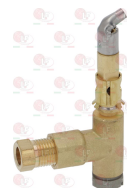

MARENO 961500

3020007 ONE-FLAME FIXED PILOT BURNER SIT
multigas with nozzle $\varnothing$ 0.20 mm
fixed without bracket