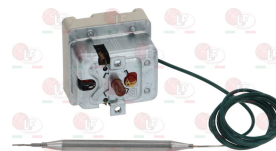

MARENO 1037100600

2101017 THERMOSTAT 3-PHASE 124°C
with manual reset
covered capillary length 900 mm - 10A 400V
bulb $\varnothing$ 6x96 mm