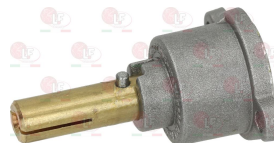

3348019 CAP WITH PIN $\varnothing$ 10x9 mm
pin length 26 mm
for model PEL 22