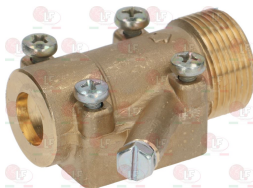

3348237 FLANGE HORIZONTAL $\varnothing$ 12/16 mm
without adjustment
thread M24x1.5 mm
for model PEL 23