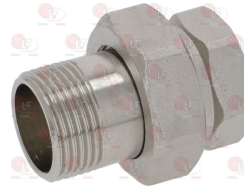

MARENO CR0733340

5005304 DRAIN TAP EXTENSION 73 mm

5030274 CROSS FITTING OF CAST IRON \varnothing 1"F

5005303 DRAIN TAP LEVER
 length 140 mm

5003313 ELBOW FITTING OF CAST IRON \varnothing 1"F

5061849 ELBOW FITTING OF CAST IRON \varnothing 1"F

5023502 ELBOW FITTING OF CAST IRON 4 WAYS \varnothing 1"F

5033656 FITTING OF BRASS \varnothing 1"MF

5030273 FITTING OF CAST IRON \varnothing 1"MM

Bearings

5015342 DOOR WHEEL RH-LH
 bearing \varnothing 19 mm - distance between holes 32 mm
 plate dimensions 44x14x22 mm