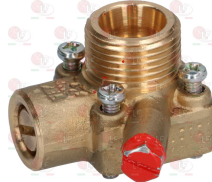

3348024 FLANGE VERTICAL $\varnothing$ 12/10 mm
thread M20x1.5
for model PEL 22