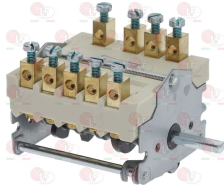

Suitable for:

MARENO

3057023 SELECTOR SWITCH 0-6 POSITIONS
contact capacity 32A 250V - max 150°C
D shaft ø 6x4.6 mm