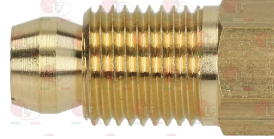

MARENO

Suitable for:

3020084 FITTING AND OLIVE $\varnothing$ 6 mm
thread M10x1 - h 10 mm

MARENO 1394800

3526076 FLANGE STRAIGHT $\varnothing$ 3/4"
with screws and OR
for valves SIT 820-Honeywell V4400-V4600-VR4605P