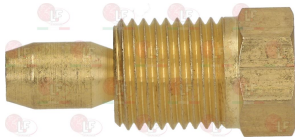

MARENO MA1888200

MARENO 1888200

3526677 EXTENSION FOR EUROSIT VALVE
D-shaped pin \varnothing 10x8 mm

MARENO CM057701

MARENO MACM057701

Suitable for:

3020083 FITTING AND OLIVE \varnothing 4 mm
thread M10x1 - height 27 mm