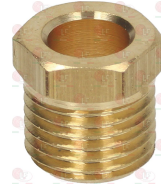

3020077 PIPE FITTING \varnothing 4 mm
thread M10x1 - h 12 mm

MARENO MA673500

MARENO 673500

5014757 PIPE FITTING \varnothing 6 mm
thread M10x1 mm - h 11 mm

MARENO

Suitable for:

3020078 PIPE FITTING \varnothing 6 mm
thread M10x1 - h 10.5 mm