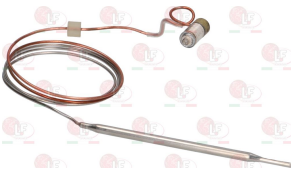

MARENO MA459300

MARENO 459300

3523039 SENSING ELEMENT MINISIT 30÷100°C
capillary length 1050 mm
bulb $\varnothing$ 5x125 mm