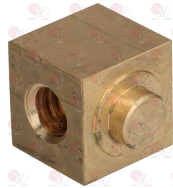

MARENO MA1685800

MARENO 1685800

3522033 SCREW NUT FOR VITON BRATT PAN
dimensions 40x40x39 mm - right thread
thread TR20x4 mm - $\varnothing$ pin 20 mm

MARENO CM184300

MARENO MACM184300

5032679 SHAFT FOR HANDWHEEL $\varnothing$ 35/20x205 mm