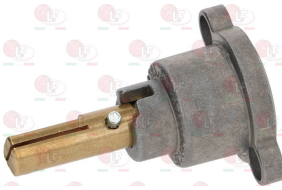

3348243 CAP WITH PIN $\varnothing$ 8x6.5 mm
pin length 22/15 mm right/lef
for model PEL 21S