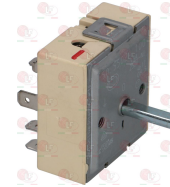

MARENO CM293900

MARENO MACM293900

MARENO 293900

3350090 ENERGY REGULATOR
contact capacity 240V 13A
max temperature 125°C
D-shaped pin $\varnothing$ 6x4.6 mm
for GLASS-CERAMIC HOB