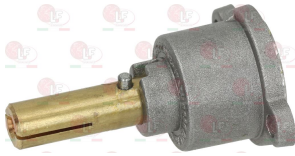

3348229 CAP WITH PIN \varnothing 10 mm
pin length 31 mm
for model PEL 22S/O

3348336 CAP WITH PIN \varnothing 10x8 mm
pin length 25/17 mm
for model PEL 22

Suitable for:

3348019 CAP WITH PIN \varnothing 10x9 mm
pin length 26 mm
for model PEL 22