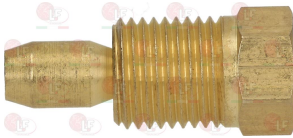

MARENO CR0413801

**3020083 FITTING AND OLIVE \varnothing 4 mm
thread M10x1 - height 27 mm**

MARENO MA1394700

MARENO 1388000

MARENO 1394700

**3020084 FITTING AND OLIVE \varnothing 6 mm
thread M10x1 - h 10 mm**