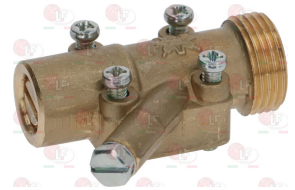

3348023 FLANGE HORIZONTAL $\varnothing$ 12/10 mm
thread M20x1.5
for model PEL 22