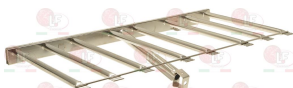

MARENO CM021402

MARENO MACM021402

5028943 NOZZLE HOLDER FOR BURNER
tapered coupling for pipe M16x1.5 mm
fixing M14x1 mm - tube \varnothing 10 mm

MARENO CM021700

MARENO MACM021700

5034284 BURNER 1010x525 mm
chrome-plated iron