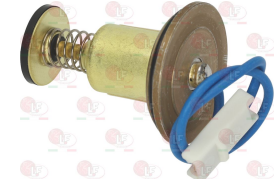

3440200 THERMOPILE WITH TWIN LEAD $\varnothing$ 9x65 mm
cable length 800 mm - with coupling M11X1