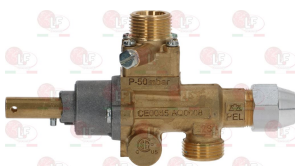

3348200 GAS TAP 22S/V
with pilot flame
with vertical flange
fittings $\varnothing$ M20x1.5 mm
with flow regulator
thermocouple connection M8x1
pin $\varnothing$ 10 mm