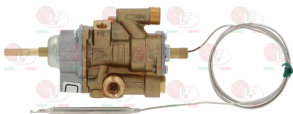

Suitable for:

Suitable for:

3440081 THERMOCOUPLE SIT QUICK M8x1 45 cm

3440082 THERMOCOUPLE SIT QUICK M8x1 60 cm

MARENO MA1206400

MARENO 1206400

MARENO MA1033027800

MARENO 1033027800

3440083 THERMOCOUPLE SIT QUICK M9x1 32 cm

3440078 THERMOCOUPLE SIT QUICK M9x1 50 cm.

MARENO MA1031500400

MARENO 1031500400

MARENO MA1031501500

MARENO 1031501500

3440093 THERMOCOUPLE SIT QUICK M9x1 85 cm

3440893 THERMOCOUP.SIT QUICK M9x1 85 cm - 10 PCS

MARENO MA1916000

MARENO 1916000

MARENO MA1916000

MARENO 1916000

Thermostatic gas valves

5014165 THERMOSTATIC FAUCET 25ST
adjustment temperature up to 280°C
fittings M16x1.5 mm
has by-pass $\varnothing$ 1.00 mm
thermocouple fitting M8x1
bulb $\varnothing$ 6x120 mm
capillary length 1200 mm
D-shaped pin $\varnothing$ 6x4.6 mm
pin length 36/20 mm lower

3348038 OLIVE FOR PIPE $\varnothing$ 10 mm
 $\varnothing$ ext. 12 mm - h 14 mm
for model PEL 22-24-25

MARENO MA1031503900

MARENO 1031503900

3348044 OLIVE FOR PIPE $\varnothing$ 10 mm
 $\varnothing$ ext. 12 mm - h 5 mm
for model PEL 20-21-24-25

3020082 OLIVE FOR PIPE $\varnothing$ 12 mm
 $\varnothing$ ext. 14 mm - h 6 mm
for model PEL 22-24-25

MARENO MA673400

MARENO MA86720

MARENO 673400

MARENO MA417810

MARENO MA673300

MARENO 417810

MARENO 86720

MARENO 673300