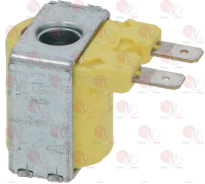

MARENO

Suitable for:

D120092 COIL T&P 12Vdc
for solenoid valves T&P

3120433 COIL T&P 220V 50/60Hz
for solenoid valves T&P

D120093 COIL T&P 24Vdc
for solenoid valves T&P

5089257 SOLENOID VALVE ELBI TYPE 349 2-WAY 180°
220/240V 50/60Hz - max temperature 90°C
inlet 3/4" - two outlets ø 10.5 mm
1 outlet with red adaptor
2 nuts - 2 OR