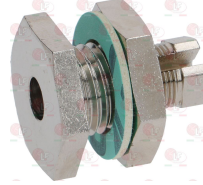

MARENO

Suitable for:

3523060 OIL SEAL FITTING $\varnothing$ 6.5 mm
internal thread M10x0.75 - external thread M14x1.5

MARENO MA1395714

MARENO 1395714

MARENO 224100

3348044 OLIVE FOR PIPE $\varnothing$ 10 mm
 $\varnothing$ ext. 12 mm - h 5 mm
for model PEL 20-21-24-25