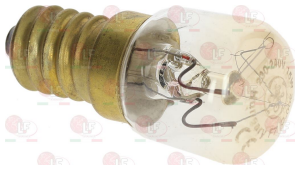

Incandescent lamps and neon lamps

3221041 LAMP E14 15W 230V
max temperature 300°C - dimensions $\varnothing$ 22x50 mm