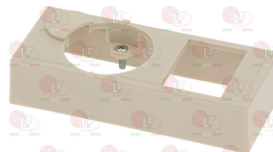

MARENO 1031028400

MARENO 24021499

2100757 CONNECTION FOR OLIVE \varnothing 16 mm
thread \varnothing 1/2" M

MARENO MA1127500

3523037 ELBOW FLANGE MINISIT \varnothing 3/8"
with screws and OR

3523047 LID MINISIT