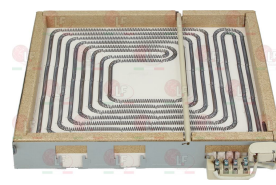

MARENO CR0735670

7105767 RADIANT HEATING ELEMENT 4000W 400V
dimensions 300x300 mm
radiant size 270x270 mm
terminal block electric connections
for glass-ceramic cooking hob
NO PAN DETECTION SENSOR