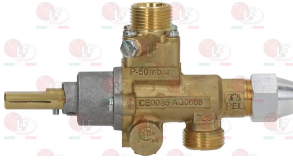

Suitable for:

MARENO

Suitable for:

3348003 GAS TAP 22S/V
with pilot flame
with vertical flange
fittings $\varnothing$ M20x1.5mm
with flow regulator
thermocouple connection M9x1
D-shaped pin $\varnothing$ 10x8 mm