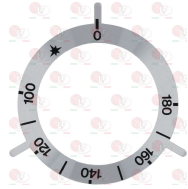

MARENO MA1322900

**5015526 SELF-ADHESIVE DISC 120-330°C
external $\varnothing$ 66 mm**