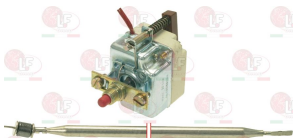

3444767 THERMOSTAT SINGLE PHASE 220°C

manual reset
covered capillary length 2970 mm
bulb $\varnothing$ 6x142 mm

MARENO 1568700

3444387 THERMOSTAT SINGLE-PHASE 105-180°C

D-shaped pin $\varnothing$ 6x4.6 mm
covered capillary length 3000 mm - 16A 250V
bulb $\varnothing$ 6x130 mm - with stuffing gland fitting M9x1