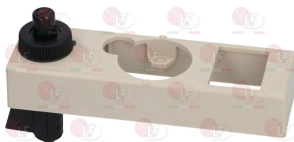

3001070 PIEZO IGNITER MINISIT
a \varnothing 22 mm hole is required for the assembly
faston M \varnothing 2.4 mm

MARENO MA1127400

MARENO 1127400

3001071 PIEZO IGNITER MINISIT WITH COVER
M faston 2.4 mm

3020079 PIPE FITTING \varnothing 12 mm
thread \varnothing 3/8" M - h 20 mm