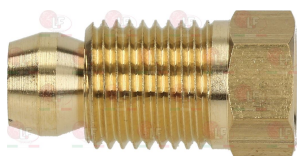

MARENO CR0585670

3526677 EXTENSION FOR EUROSIT VALVE
 D-shaped pin \varnothing 10x8 mm

MARENO CM057701

MARENO MACM057701

3020084 FITTING AND OLIVE \varnothing 6 mm
 thread M10x1 - h 10 mm

MARENO 1394800

3526260 CAP FOR VALVE EUROSIT \varnothing 3/8"
 with OR