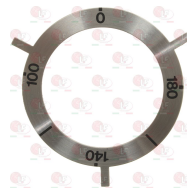

MARENO MA1840600

MARENO 1840600

MARENO 1841600

5012636 SELF-STICKING DISK 90-300°C
external $\varnothing$ 60 mm