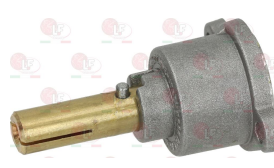

3348019 CAP WITH PIN $\varnothing$ 10x9 mm
pin length 26 mm
for model PEL 22