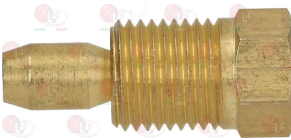

MARENO MA1880600

5047586 EXTENSION FOR VALVE 820 NOVA
D-shaped pin \varnothing 10x8 mm

MARENO CM091302

MARENO MACM091302

3020083 FITTING AND OLIVE \varnothing 4 mm
thread M10x1 - height 27 mm

MARENO MA1394700