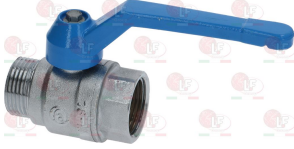

MARENO MA1043001400

MARENO 1043001400

3020097 PILOT AERATION REGULATOR
internal \varnothing 7 mm - external \varnothing 9 mm
height 10 mm

MARENO MA1324900

MARENO 1324900

Ball valves and accessories

3526693 WATER VALVE \varnothing 1"MF
 ball valve
 heavy series with PN 25 total passage
 aluminium lever