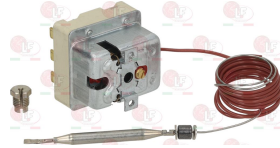

MARENO CR0688650

MARENO MA1878900

MARENO 1878900

3444112 THREE-PHASE THERMOSTAT 220°C
with manual reset
capillary 900 mm - 10A 400V
D-shaft $\varnothing$ 14x105 mm

3444342 THREE-PHASE THERMOSTAT 230°C
with automatic reset
covered capillary length 1200 mm - 10A 400V
bulb $\varnothing$ 6x75 mm - with adapter nipple band M9x1