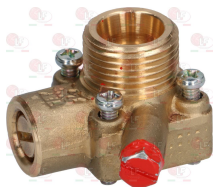

3348024 FLANGE VERTICAL $\varnothing$ 12/10 mm
thread M20x1.5
for model PEL 22