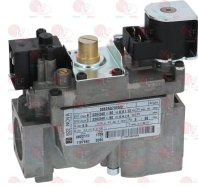

Suitable for:

MARENO

Suitable for:

3526361 VALVE 822 NOVA $\varnothing$ 1/2"FF
inlet $\varnothing$ 1/2" F - outlet $\varnothing$ 1/2" F
thermocouple fitting M10x1
maximum gas inlet pressure 60 mbar
outlet pressure setting range
3÷30 mbar
ambient temperature 0÷60°C
power supply 230V 50Hz

MARENO MA5118500

MARENO 5118500

3526098 COIL 220V
for VALVE 820 NOVA-824 NOVASIT-822 NOVA-826 NOVA