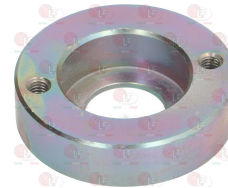

40C4332 BEARING SUPPORT $\varnothing$ 60x15 mm