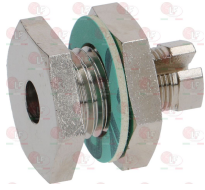

3523037 ELBOW FLANGE MINISIT ø 3/8"
with screws and OR

3523047 LID MINISIT

MARENO MA1393600

MARENO 1393600

3523061 NUT ø 1/4"x6 mm

Suitable for:

3523060 OIL SEAL FITTING \varnothing 6.5 mm
internal thread M10x0.75 - external thread M14x1.5