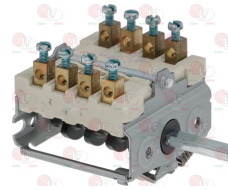

3057013 **SELECTOR SWITCH 0-1 0-1 POSITIONS**
 contact capacity 32A 250V - max 150°C
 D-shaped pin \varnothing 6x4.6 mm

MARENO 1475900

3057073 **SELECTOR SWITCH 0-1 0-1 POSITIONS**
 contact capacity 16A 250V - max 150°C
 D-shaped pin \varnothing 6x4.6 mm