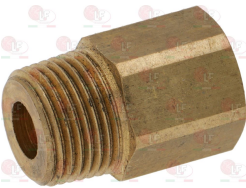

MARENO CM161300

MARENO MACM161300

5005316 COUNTER NUT OF CAST IRON \varnothing 1"1/2

MARENO MA14044599

5031828 FITTING BRASS M14x1.5 - \varnothing 3/8"
pipe \varnothing 10 mm - length 28 mm

MARENO MA1033702300

MARENO 1033702300

5022383 FITTING BRASS M24x1.5 - \varnothing 1/2"
length 35 mm

MARENO MA1953700

MARENO 1953700

5049594 FITTING FOR PIPE \varnothing 22 mm
total length 46 mm

MARENO CR0682880

5030692 NOZZLE HOLDER FITTING FOR PIPE \varnothing 10 mm
thread fitting for pipe M16x1.5 mm
mounting fitting M14x1 mm