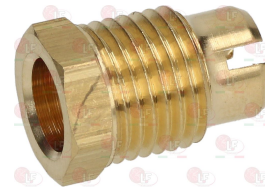

MARENO MA636600

MARENO 636600

3020200 FITTING FOR THERMOCOUPLE $\varnothing$ 6.5 mm
thread M10x1