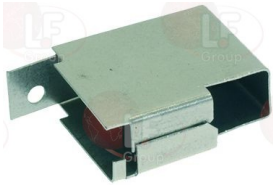

MARENO CM060801

MARENO MACM060801

3020036 PILOT BURNER SIT 3 FLAMES
multigas type with nozzle $\varnothing$ 0.35 mm
with 3 position bracket