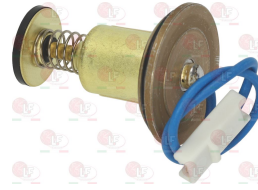

MARENO MA1871200

MARENO 1871200

MARENO

Suitable for:

3182008 MAGNETIC UNIT SIT
head \varnothing 35 mm - end piece \varnothing 20 mm - length 47 mm
for valve SIT NOVASIT 820

3526103 PROTECTING COVER
for VALVE 820 NOVA-824 NOVASIT-822 NOVA-826 NOVA