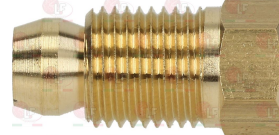

3020084 FITTING AND OLIVE $\varnothing$ 6 mm
thread M10x1 - h 10 mm