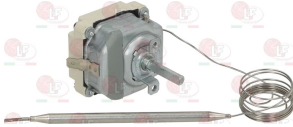

MARENO MA1230200

MARENO 1230200

3444025 THREE-PHASE THERMOSTAT 350°C
with manual reset
covered capillary length 1200 mm - 10A 400V
bulb $\varnothing$ 6x160 mm