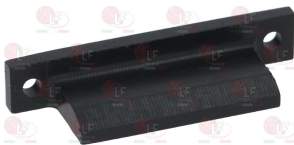

Hand washing sinks and accessories

5052241 MIXER TAP BODY KNEE-OPERATED
thread \varnothing 1/2"MM - 2 couplings \varnothing 10 mm

MARENO MA17455299

Handles

5025916 DOOR LOCK
distance between holes 38 mm

5051898 HANDLE CHROME-PLATED 300 mm
distance between holes 270/245 mm