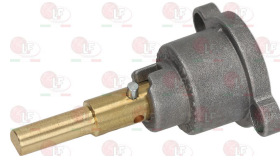

MARENO

Suitable for:

3348221 CAP WITH PIN $\varnothing$ 6x4.6 mm
pin length 30/17,5 mm upper/lower
for model PEL 21