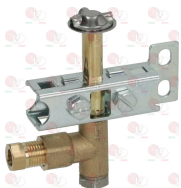

3020006 THREE-FLAME PILOT BURNER SIT
multigas with jet $\varnothing$ 0.20 mm
with 3 positions bracket