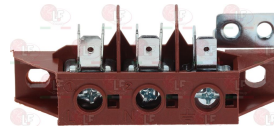

7100443 TERMINAL BLOCK 3-POLES FV110 40A 450V for cable max 6 mm² operating temperature 150°C

MARENO MA1037117300

MARENO 1037117300