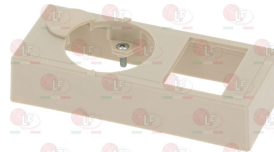

MARENO MA1393500

MARENO 1393500

3523037 ELBOW FLANGE MINISIT \varnothing 3/8"
 with screws and OR

MARENO MA1393600

MARENO 1393600

3523035 KNOB MINISIT BLACK \varnothing 37 mm

3523047 LID MINISIT

3182003 MAGNETIC UNIT SIT
 head \varnothing 25 mm - end piece \varnothing 17 mm - length 56 mm
 for valve SIT AC2 - VR8-MINISIT