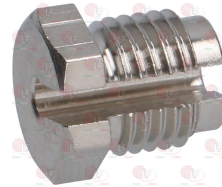

D-shaped pin \varnothing 6x4.6 mm
capillary length 900 mm - 16A 250V
bulb \varnothing 6x135 mm - with adapter nipple band M9x1

MARENO MA1037035800

MARENO 1037035800

3444121 STUFFING GLAND F/THERMOSTAT MILLED M9x1