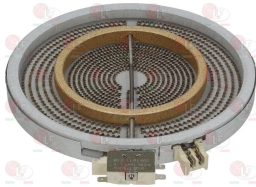

Radiant heating elements

3311087 RADIANT HEATING ELEM. ø 250mm 2500W 230V
faston electric connections
complete with energy regulation
for glass-ceramic cooking top

MARENO MA1037308913

MARENO 1037308913

3311160 RADIANT HEATING ELEM. ø 250mm 2500W 230V
faston electric connections
complete with energy regulation
for glass-ceramic cooking top