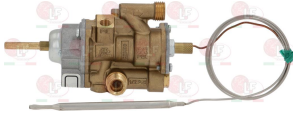

Suitable for:

Suitable for:

5107468 THERMOSTATIC FAUCET 25ST
adjustment temperature up to 250°C
fittings M16x1.5 mm
has by-pass $\varnothing$ 1.00 mm
thermocouple connection M8x1
bulb $\varnothing$ 6x120 mm
capillary length 1200 mm
d-shaped pin $\varnothing$ 6x4.6 mm
pin length 36/25 mm lower