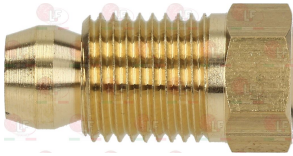

MARENO CM057701

MARENO MACM057701

3020084 FITTING AND OLIVE \varnothing 6 mm
thread M10x1 - h 10 mm

MARENO 1394800

3526127 FLANGE FOR EXTENSION

MARENO MA1868600

MARENO 1868600

5050401 OLIVE FOR PIPE \varnothing 10 mm
external \varnothing 13 mm - height 8 mm