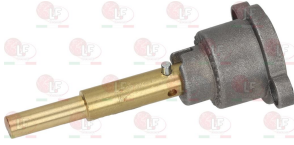

MARENO MA1031501300

MARENO 1031501300

7102841 BODY FITTING TAP
 \varnothing pipe 10 mm
 thread M16x1.5 mm - M17x1 mm
 for taps PEL 20S-21S

Suitable for:

3348219 CAP WITH PIN \varnothing 6x4.6 mm
pin length 45/20 mm upper/lower
for model PEL 21