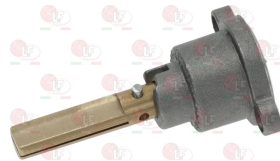

3348275 CAP WITH PIN $\varnothing$ 8x6.5 mm
pin length 32/25 mm upper/lower
for model PEL 21S