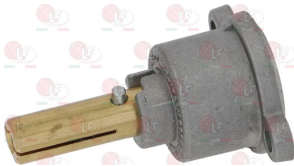

3348336 CAP WITH PIN $\varnothing$ 10x8 mm
pin length 25/17 mm
for model PEL 22