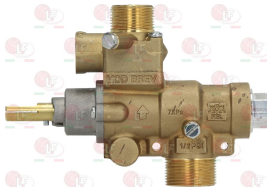

3348013 GAS TAP 23S/V
with pilot flame
with vertical flange
inlet fitting M28x1.5mm
outlet connection M24x1.5mm
with flow regulator
thermocouple connection M10x1
D-shaped pin $\varnothing$ 10x8 mm

MARENO MA1954600

MARENO 1345300

MARENO 1954600

3348060 CAP WITH PIN $\varnothing$ 10x8 mm
pin length 25 mm
for model PEL 23