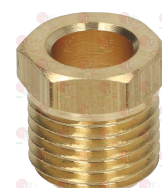

MARENO MA1874400

MARENO 1874400

**3020078 PIPE FITTING ø 6 mm
thread M10x1 - h 10.5 mm**