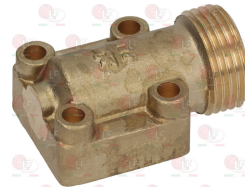

3348058 MAGNET PROTECTION NUT M8x1
thread M18x1 mm
for model PEL 20-21-22

MARENO

Suitable for:

3348231 CAP WITH PIN \varnothing 6x4.6 mm
pin length 35/21 mm upper/lower
for model PEL 22

3348213 FLANGE \varnothing 12/10 mm
without adjustment
thread M20x1.5 mm
for model PEL 22S