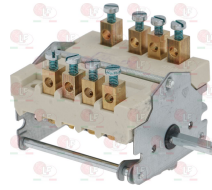

MARENO CR0686110

3057013 **SELECTOR SWITCH 0-1 0-1 POSITIONS**
contact capacity 32A 250V - max 150°C
D-shaped pin $\varnothing$ 6x4.6 mm