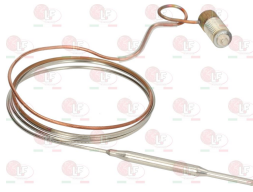

Suitable for:

3523040 SENSING ELEMENT MINISIT 100±340°C
capillary length 1050 mm
bulb ø 5x70 mm