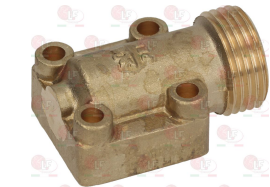

3348213 FLANGE $\varnothing$ 12/10 mm
without adjustment
thread M20x1.5 mm
for model PEL 22S