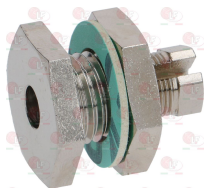

MARENO 1031028400

MARENO 24021499

3523060 OIL SEAL FITTING $\varnothing$ 6.5 mm
internal thread M10x0.75 - external thread M14x1.5