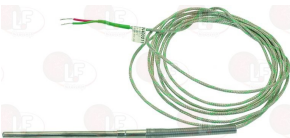

3445117 PROBE PT100 VETROTEX 3000 mm
3-wire probe temperature range 0+350°C
bulb ø 6x100 mm

MARENO 2959300

3445109 PROBE TCJ VETROTEX 3000 mm
2-wire probe temperature range 0+600°C
temperature cable max 350°C
error limit ±0.75% below 0°C
response time 30 sec
bulb ø 6x100 mm

3445112 PROBE TCK VETROTEX 3000 mm
2-wire probe temperature range 0+350°C
error limits ±2% above 0°C
30 seconds response time
bulb ø 6x100 mm

3397140 THERMOCOUPLE PROBE TCK 3000 mm
2 wires - temperature -40+1150°C
bulb ø 6x140 mm