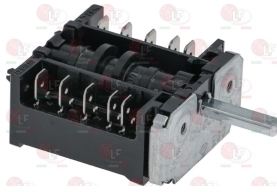

MARENO CR0687390

5034977 SWITCH 0-3 POSITIONS
contacts 16A 250V - max 150°C
D-Shaft 6x4.6 mm