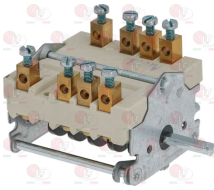

3057013 **SELECTOR SWITCH 0-1 0-1 POSITIONS**
 contact capacity 32A 250V - max 150°C
 D-shaped pin \varnothing 6x4.6 mm

MARENO 1475900

3057073 **SELECTOR SWITCH 0-1 0-1 POSITIONS**
 contact capacity 16A 250V - max 150°C
 D-shaped pin \varnothing 6x4.6 mm