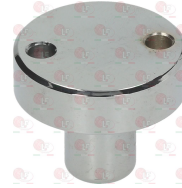

Suitable for:

3053285 HINGE FIXED PIN
distance between the holes 25 mm

MARENO CM051503

MARENO MACM051503

3053289 HINGE RIGHT SUPPORT $\varnothing$ 40x65 mm