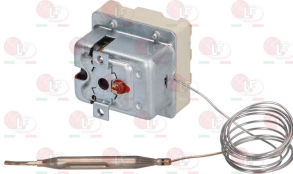

MARENO MA1878500

MARENO 1878500

3444713 THREE-PHASE THERMOSTAT 40-320°C
D-shaped pin $\varnothing$ 6x4.6 mm
capillary length 900 mm - 16A 380V
bulb $\varnothing$ 3x219 mm