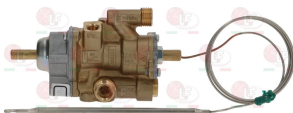

MARENO MA1699400

MARENO 1661300

3345013 THERMOSTATIC TAP 25ST
adjustment temperature 30-90°C
connections M16x1.5 mm
thermocouple connection M9x1
bulb $\varnothing$ 6x160 mm
capillary length 1200 mm
D-shaped pin $\varnothing$ 8x6.5 mm