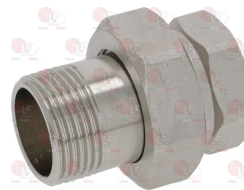

5011612 **LEVER DRAIN TAP 250 mm**
square pin 6x6 mm