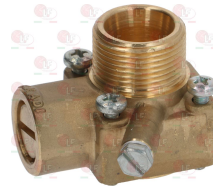

Suitable for:

3348028 FLANGE VERTICAL \varnothing 12/16 mm
thread M24x1.5
for model PEL 23

3182010 MAGNETIC UNIT PEL
head \varnothing 24 mm - end piece \varnothing 18 mm - length 59 mm
thermocouple coupling M10x1
for PEL tap model 23