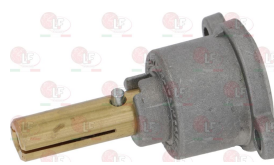

3348336 CAP WITH PIN $\varnothing$ 10x8 mm
pin length 25/17 mm
for model PEL 22