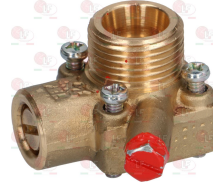

MARENO

Suitable for:

3348024 FLANGE VERTICAL $\varnothing$ 12/10 mm
thread M20x1.5
for model PEL 22