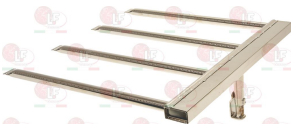

MARENO CR0681402

3023227 **BURNER 655x190 mm**
made of STAINLESS steel