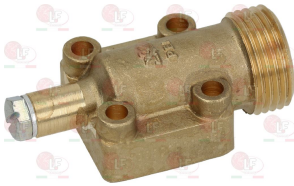

3348214 FLANGIA WITH PRESSURE FITTING $\varnothing$ 12/10 mm
thread M20x1.5 mm
for model PEL 22S