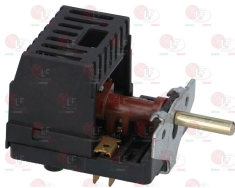

LOHBERGER

LOHBERGER LF-5033282

3805037 CABLE FOR AXIAL MOTOR FAN
cable length 2000 mm

Burners, flame spreaders and accessories

3025557 BURNER D ø 94 mm

LOHBERGER 52165012

3025560 BURNER GASKET
dimensions ø 71x45x1 mm

LOHBERGER

40K1343 BURNER HEAD ø 115 mm 7Kw

LOHBERGER 52165013

3025551 FLAME SPREADER "C" ø 84 mm

LOHBERGER

3025552 BURNER C ø 84 mm

3025554 AERATION REGULATOR FOR BURNER C
external ø 16 mm - height 62 mm

3025560 BURNER GASKET
dimensions ø 71x45x1 mm

LOHBERGER

3025558 VENTURI F/FLAME SPREADER "D-E" \varnothing 94-114mm

LOHBERGER LF-3025833

Energy regulators

2110077 ENERGY REGULATOR
contacts capacity 230V/240V 16A
max temperature 120°C
D-shaped pin \varnothing 6x4.6 mm

LOHBERGER

3350026 ENERGY REGULATOR
contact capacity 230V 13A - max temperature 125°C
D-shaped pin \varnothing 6x4.6 mm
double rotation direction

LOHBERGER 51440126

Suitable for:

LOHBERGER

Suitable for:

3350092 ENERGY REGULATOR
contact capacity 230V 13A
temperature max 125°C
D-shaped pin \varnothing 6x4,6 mm
double direction of rotation