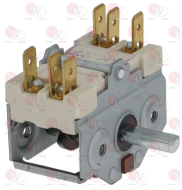

LOHBERGER

Selector switches

3057017 SELECTOR SWITCH 0-1 0-1 POSITIONS
 contact capacity 16A 250V - max 150°C
 D-shaped pin \varnothing 6x4.6 mm

LOHBERGER

5011809 SELECTOR SWITCH 0-3 POSITIONS
 contact capacity 16A 250V - max 150°C
 D-shaft \varnothing 6x4,6 mm