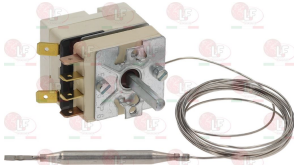

Suitable for:

3444492 SINGLE-PHASE THERMOSTAT 90-185°C
complete with switch
D-shaped pin $\varnothing$ 6x4.6 mm
capillary length 2410 mm - 16A 230V
bulb $\varnothing$ 6x130 mm

LOHBERGER F2072039

Suitable for:

3444739 THREE-PHASE THERMOSTAT 250°C
with manual reset
covered capillary length 1470 mm - 10A 400V
bulb $\varnothing$ 6x100 mm - adapter nipple bland M9x1