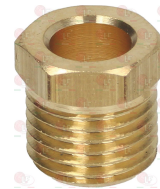

3020048 PILOT JET COPRECI \varnothing 0.21 mm
for pilot burner series CB 503-CB 50203.

3348029 PIPE FITTING \varnothing 4 mm
thread M10x1 mm - h 11 mm
for model PEL 21-22-24-25

5014757 PIPE FITTING \varnothing 6 mm
thread M10x1 mm - h 11 mm

3020470 PILOT COVER 57x35x52 mm

LOHBERGER

LOHBERGER

Suitable for:

3020466 PILOT BURNER PROTECTION 25x25x18 mm

3020049 PILOT JET COPRECI \varnothing 0.28 mm
for pilot burner series CB 503

3020078 PIPE FITTING \varnothing 6 mm
thread M10x1 - h 10.5 mm