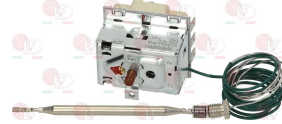

Suitable for:

3444492 SINGLE-PHASE THERMOSTAT 90-185°C
complete with switch
D-shaped pin $\varnothing$ 6x4.6 mm
capillary length 2410 mm - 16A 230V
bulb $\varnothing$ 6x130 mm

LOHBERGER F2072039

Suitable for:

3444739 THREE-PHASE THERMOSTAT 250°C
with manual reset
covered capillary length 1470 mm - 10A 400V
bulb $\varnothing$ 6x100 mm - adapter nipple bland M9x1

LOHBERGER F2072038

3444592 THREE-PHASE THERMOSTAT 340°C
with manual reset
capillary length 1190 mm
bulb $\varnothing$ 4x128 mm

LOHBERGER 51440160