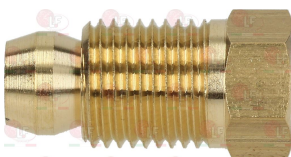

LOHBERGER

40K1343 BURNER HEAD ø 115 mm 7Kw

LOHBERGER 52165013

3025551 FLAME SPREADER "C" ø 84 mm

LOHBERGER

3025552 BURNER C ø 84 mm

3025554 AERATION REGULATOR FOR BURNER C
external ø 16 mm - height 62 mm

3025560 BURNER GASKET
dimensions ø 71x45x1 mm

Nozzles

3500438 GAS JET M5x0.8 ϕ 0.19 mm

LOHBERGER LF-40G2372

O-Ring and ORM gaskets

3186014 O-RING 06225 EPDM ϕ 67 mm
ring thickness 5.34 mm - internal ϕ 56.52 mm

LOHBERGER

Pilot burners and accessories

3020085 FITTING FOR SPARKING PLUG FIXING ϕ 7 mm
thread M10x1 - h 11 mm

LOHBERGER

3020357 HEAD KIT FOR PILOT BURNER

LOHBERGER

3020351 KIT PILOT BURNER
supplied with nozzles ϕ 0,18 - 0,20 - 0,32 - 0,35
supplied with gasket

LOHBERGER

3020083 FITTING AND OLIVE ϕ 4 mm
thread M10x1 - h 24 mm

3020084 FITTING AND OLIVE ϕ 6 mm
thread M10x1 - h 10 mm

3020513 FITTING AND OLIVE ϕ 6 mm
thread 10x1 - h 10 mm

Suitable for:

3020085 FITTING FOR SPARKING PLUG FIXING ϕ 7 mm
thread M10x1 - h 11 mm

LOHBERGER