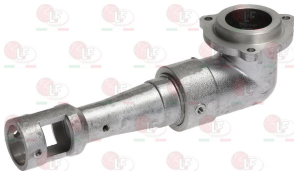

LOHBERGER

40K1343 BURNER HEAD ø 115 mm 7Kw

LOHBERGER 52165013

3025551 FLAME SPREADER "C" ø 84 mm

LOHBERGER

3025552 BURNER C ø 84 mm

3025554 AERATION REGULATOR FOR BURNER C
external ø 16 mm - height 62 mm

3025560 BURNER GASKET
dimensions ø 71x45x1 mm

LOHBERGER LF-3025833

3025571 FLAME SPREADER "E" \varnothing 114 mm

3025851 AERATION REGULATOR FOR BURNER E
external \varnothing 18 mm - height 84 mm

LOHBERGER

3025560 BURNER GASKET
dimensions \varnothing 71x45x1 mm

3025853 FITTING FOR GAS HOSE \varnothing 10 mm
fitting M14

LOHBERGER

3025852 FITTING FOR GAS HOSE \varnothing 8 mm
fitting M12

3025849 JET HOLDER
fitting \varnothing 1/8F
thread M14x1

LOHBERGER 52165016

3025558 VENTURI F/FLAME SPREADER "D-E" \varnothing 94-114mm

LOHBERGER

3025558 VENTURI F/FLAME SPREADER "D-E" \varnothing 94-114mm

LOHBERGER LF-3025833

Energy regulators

2110077 ENERGY REGULATOR
contacts capacity 230V/240V 16A
max temperature 120°C
D-shaped pin \varnothing 6x4.6 mm