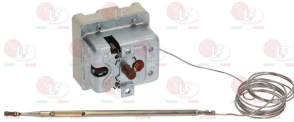

LOHBERGER F2072038

3444592 THREE-PHASE THERMOSTAT 340°C
with manual reset
capillary length 1190 mm
bulb $\varnothing$ 4x128 mm