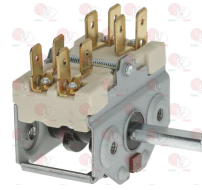

LOHBERGER

Selector switches

3057017 SELECTOR SWITCH 0-1 0-1 POSITIONS
 contact capacity 16A 250V - max 150°C
 D-shaped pin \varnothing 6x4.6 mm

LOHBERGER

5011809 SELECTOR SWITCH 0-3 POSITIONS
 contact capacity 16A 250V - max 150°C
 D-shaft \varnothing 6x4,6 mm