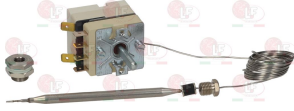

KÖHLER

Suitable for:

Electrical cables

3050075 SPIRAL CABLE WITH PLUG 500 m m
3 wires 1.5 mm²
overall length 2000 mm
with SCHUKO plug

KÖHLER 3000336

KÖHLER 402020

Heating elements

3755306 HEATING ELEMENT 900W 230V
length 480 mm - width 175 mm
flange 70x24 mm
for Hot cupboard electric (KÖHLER)

KÖHLER 360100

Knobs

3444126 BLACK KNOB ø 50 mm 30-110°C
D-shaped pin ø 6x4.6 mm
for EGO thermostat

KÖHLER 3000565

KÖHLER 395080

Suitable for:

KÖHLER

Suitable for:

Thermostats

3444664 SINGLE-PHASE THERMOSTAT 30-110°C
complete with switch
D-shaped pin \varnothing 6x4.6 mm
capillary length 1470 mm - 16A 250V
bulb \varnothing 6x113 mm - with adapter nipple bland M9x1
with complete tank coupling M12x1