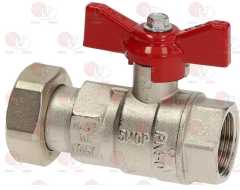

3359132 DRAIN TAP KNOB BLACK 94 mm
square hole 8x8 mm

3359134 DRAIN TAP LEVER 160 mm
square pin 8x8 mm

3356017 FITTING DRAIN TAP \varnothing 1" MM
side exit \varnothing 30 mm - bracket 89x70x50 mm
distance between holes 70 mm-coupling height 80 mm

4059522 FITTING DRAIN TAP \varnothing 1" MM
side outlet \varnothing 30 mm - bracket 88x35 mm
distance between holes 70 mm - coupling height 130

3359185 LEVER FOR DRAIN TAP 190 mm

Suitable for:

3356088 DRAIN TAP \varnothing 3/4"FF

KLARCO

3359132 DRAIN TAP KNOB BLACK 94 mm
square hole 8x8 mm

40C0722 FITTING CAST IRON \varnothing 1"F-3/4"M

KLARCO

Suitable for:

3356090 DRAIN TAP FITTING \varnothing 1"MM
side output \varnothing 30 mm - coupling height 106 mm