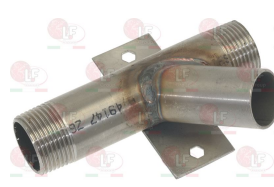

3356066 DRAIN TAP LEVER 310 mm

3359135 DRAIN TAP \varnothing 1" FF

KLARCO

3359136 BRACKET FOR ROD

5023594 CAST IRON FITTING \varnothing 1" MF

3356090 DRAIN TAP FITTING \varnothing 1" MM
side output \varnothing 30 mm - coupling height 106 mm

3359132 DRAIN TAP KNOB BLACK 94 mm
square hole 8x8 mm

3359134 DRAIN TAP LEVER 160 mm
square pin 8x8 mm

3356017 FITTING DRAIN TAP \varnothing 1" MM
side exit \varnothing 30 mm - bracket 89x70x50 mm
distance between holes 70 mm-coupling height 80 mm

4059522 FITTING DRAIN TAP \varnothing 1" MM
side outlet \varnothing 30 mm - bracket 88x35 mm
distance between holes 70 mm - coupling height 130

3359185 LEVER FOR DRAIN TAP 190 mm

Suitable for:

3356088 DRAIN TAP \varnothing 3/4"FF