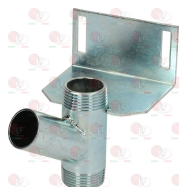

3356066 DRAIN TAP LEVER 310 mm

3359135 DRAIN TAP \varnothing 1" FF

KLARCO

3359136 BRACKET FOR ROD

5023594 CAST IRON FITTING \varnothing 1" MF

3356090 DRAIN TAP FITTING \varnothing 1" MM
side output \varnothing 30 mm - coupling height 106 mm

3359132 DRAIN TAP KNOB BLACK 94 mm
square hole 8x8 mm

3359134 DRAIN TAP LEVER 160 mm
square pin 8x8 mm

3356017 FITTING DRAIN TAP \varnothing 1" MM
side exit \varnothing 30 mm - bracket 89x70x50 mm
distance between holes 70 mm-coupling height 80 mm

4059522 FITTING DRAIN TAP \varnothing 1" MM
side outlet \varnothing 30 mm - bracket 88x35 mm
distance between holes 70 mm - coupling height 130

3359185 LEVER FOR DRAIN TAP 190 mm

Suitable for:

3356088 DRAIN TAP \varnothing 3/4"FF