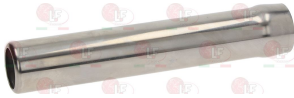

KLARCO

5037318 OVERFLOW PIPE \varnothing 20x150 mm
out of STAINLESS STEEL

KLARCO

3448236 OVERFLOW PIPE \varnothing 20x85 mm
out of STAINLESS STEEL

KLARCO

40PE016 OVERFLOW PIPE \varnothing 30x112 mm
of stainless steel

KLARCO

Suitable for:

3448070 OVERFLOW PIPE \varnothing 40x230 mm
of stainless steel
for drain assembly \varnothing 1"1/2

KLARCO 5310230

KLARCO 6A.6042.00.00

Suitable for:

3316010 BRASS DRAIN ASSEMBLY \varnothing 1"1/2
external \varnothing 67 mm - internal \varnothing 40 mm
connection \varnothing 47 mm