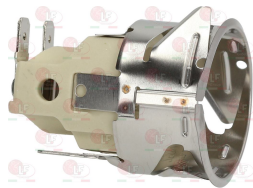

Suitable for:

2101372 LAMP RECEPTACLE FOR LAMP E14 15-25W 230V
mounting hole $\varnothing$ 38 mm
max temperature 300°C