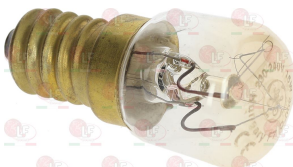

contact capacity 230V 13A - max temperature 125°C
D-shaped pin \varnothing 6x4.6 mm
double rotation direction
for PYROCERAM. TOPS-SALAMANDERS-POTATO WARMERS

HAKA

3350035 ENERGY REGULATOR

contact capacity 230V 13A
max temperature 125°C
D-shaped pin \varnothing 6x4.6 mm

HAKA 9058

3221350 LAMP RECEPTACLE WITH LAMP E14 15W 230V
lamp glass \varnothing 42 mm
mounting hole \varnothing 38 mm
max temperature 300°C

HAKA 9063

3221053 GASKET FOR OVEN LAMP RECEPTACLE
dimensions \varnothing 48x38x5 mm
for OVEN

3221392 GASKET KIT FOR OVEN LAMP RECEPTACLE
dimensions \varnothing 53x44x3 mm

3221041 LAMP E14 15W 230V
max temperature 300°C - \varnothing 22x50 mm

HAKA 9064

3186522 GASKET FOR OVEN LAMP RECEPTACLE
dimensions \varnothing 40x30x2 mm

3786614 GASKET FOR OVEN LAMP RECEPTACLE
dimensions 48x41x3 mm

3221233 GLASS FOR OVEN LAMP RECEPTACLE \varnothing 42 mm
thread \varnothing 33 mm - overall height 26 mm

HAKA 9058

3221061 LAMP E14 25W 230V
max temperature 300°C - \varnothing 26x57 mm