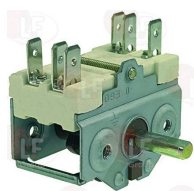

Selector switches

3057017 SELECTOR SWITCH 0-1 0-1 POSITIONS
contact capacity 16A 250V - max 150°C
D-shaped pin $\varnothing$ 6x4.6 mm