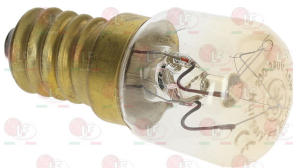

contact capacity 230V 13A - max temperature 125°C
D-shaped pin \varnothing 6x4.6 mm
double rotation direction
for PYROCERAM. TOPS-SALAMANDERS-POTATO WARMERS

HAKA

3350035 ENERGY REGULATOR

contact capacity 230V 13A
max temperature 125°C
D-shaped pin \varnothing 6x4.6 mm

HAKA

Heating elements

3355829 CERAMIC HEATING ELEMENT 650W 230V

length 245 mm - width 60 mm

HAKA 9187

3355736 HEATING ELEMENT 1500W 230V

length 295 mm - width 40 mm
height 25 mm - fittings M14x1 mm
operating ambient: immersion
for Bain-marie electric (HAKA)

HAKA 9007

Incandescent lamps and neon lamps

3221041 LAMP E14 15W 230V

max temperature 300°C - \varnothing 22x50 mm

HAKA 9064

Lamp receptacles and spare parts

3221233 GLASS FOR OVEN LAMP RECEPTACLE \varnothing 42 mm
thread \varnothing 33 mm - overall height 26 mm

HAKA 9058

3221350 LAMP RECEPTACLE WITH LAMP E14 15W 230V
lamp glass \varnothing 42 mm
mounting hole \varnothing 38 mm
max temperature 300°C

HAKA 9063

3221053 GASKET FOR OVEN LAMP RECEPTACLE
dimensions \varnothing 48x38x5 mm
for OVEN