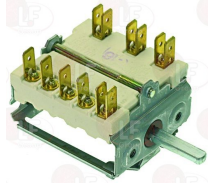

HAKA

Selector switches

3057017 SELECTOR SWITCH 0-1 0-1 POSITIONS
contact capacity 16A 250V - max 150°C
D-shaped pin \varnothing 6x4.6 mm

HAKA 9020

3057022 SELECTOR SWITCH 0-1 0-1 POSITIONS
contact capacity 16A 250V - max 150°C
D-shaped pin \varnothing 6x4.6 mm

HAKA 9021

3057092 SELECTOR SWITCH 0-6 POSITIONS
contact capacity 16A 250V - max 150°C
D-shaped pin \varnothing 6x4.6 mm

HAKA 300004

Thermostats

3444076 THREE-PHASE THERMOSTAT 30-110°C
D-shaped pin \varnothing 6x4.6 mm
covered capillary length 1200 mm - 10A 400V
bulb \varnothing 6x130 mm