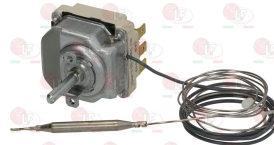

HAKA 9041

3444561 THREE-PHASE THERMOSTAT 50-300°C
D-shaped pin $\varnothing$ 6x4.6 mm
covered capillary length 1740 mm - 16A 230V
bulb $\varnothing$ 6x80 mm