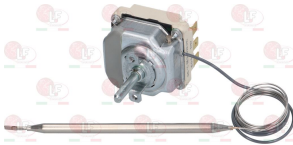

HAKA 9021

3057092 SELECTOR SWITCH 0-6 POSITIONS
contact capacity 16A 250V - max 150°C
D-shaped pin \varnothing 6x4.6 mm

HAKA 300004

Thermostats

3444076 THREE-PHASE THERMOSTAT 30-110°C
D-shaped pin \varnothing 6x4.6 mm
covered capillary length 1200 mm - 10A 400V
bulb \varnothing 6x130 mm