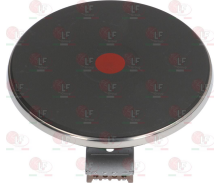

*Suitable **universal spare parts** may not be included*

Suitable for:

HAKA

Suitable for:

Electric hot plates

3311096 ELECTRIC HOT PLATE \varnothing 180 mm 2000W 230V

terminal block electric connections
with STAINLESS steel edge 8 mm
for electric cooking top

HAKA 9016

3311100 ELECTRIC HOT PLATE \varnothing 220 mm 2600W 230V

terminal block electric connections
with STAINLESS steel edge
for electric cooking top

HAKA 9017

Energy regulators

3350026 ENERGY REGULATOR

contact capacity 230V 13A - max temperature 125°C
D-shaped pin \varnothing 6x4.6 mm
double rotation direction
for PYROCERAM. TOPS-SALAMANDERS-POTATO WARMERS

HAKA

3350035 ENERGY REGULATOR

contact capacity 230V 13A
max temperature 125°C
D-shaped pin \varnothing 6x4.6 mm

HAKA

Heating elements

3355829 CERAMIC HEATING ELEMENT 650W 230V

length 245 mm - width 60 mm

HAKA 9187

3355736 HEATING ELEMENT 1500W 230V

length 295 mm - width 40 mm
height 25 mm - fittings M14x1 mm
operating ambient: immersion
for Bain-marie electric (HAKA)