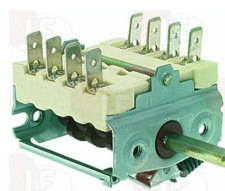

HAKA

Selector switches

3057017 SELECTOR SWITCH 0-1 0-1 POSITIONS
contact capacity 16A 250V - max 150°C
D-shaped pin \varnothing 6x4.6 mm

HAKA 9020

3057022 SELECTOR SWITCH 0-1 0-1 POSITIONS
contact capacity 16A 250V - max 150°C
D-shaped pin \varnothing 6x4.6 mm

HAKA 9021

3057092 SELECTOR SWITCH 0-6 POSITIONS
contact capacity 16A 250V - max 150°C
D-shaped pin \varnothing 6x4.6 mm

HAKA 300004

Thermostats

3444076 THREE-PHASE THERMOSTAT 30-110°C
D-shaped pin \varnothing 6x4.6 mm
covered capillary length 1200 mm - 10A 400V
bulb \varnothing 6x130 mm