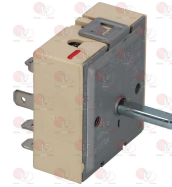

*Suitable **universal spare parts** may not be included*

Suitable for:

HAKA

Suitable for:

Electric hot plates

3311096 ELECTRIC HOT PLATE \varnothing 180 mm 2000W 230V

terminal block electric connections
with STAINLESS steel edge 8 mm
for electric cooking top

HAKA 9016

3311100 ELECTRIC HOT PLATE \varnothing 220 mm 2600W 230V

terminal block electric connections
with STAINLESS steel edge
for electric cooking top

HAKA 9017

Energy regulators

3350026 ENERGY REGULATOR

contact capacity 230V 13A - max temperature 125°C
D-shaped pin \varnothing 6x4.6 mm
double rotation direction
for PYROCERAM. TOPS-SALAMANDERS-POTATO WARMERS

HAKA

3350035 ENERGY REGULATOR

contact capacity 230V 13A
max temperature 125°C
D-shaped pin \varnothing 6x4.6 mm

HAKA

Heating elements

3355829 CERAMIC HEATING ELEMENT 650W 230V

length 245 mm - width 60 mm

HAKA 9187

3355736 HEATING ELEMENT 1500W 230V

length 295 mm - width 40 mm
height 25 mm - fittings M14x1 mm
operating ambient: immersion
for Bain-marie electric (HAKA)