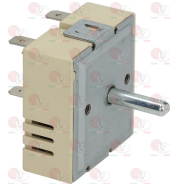

*Suitable **universal spare parts** may not be included*

Suitable for:

HAKA

Suitable for:

Electric hot plates

3311096 ELECTRIC HOT PLATE \varnothing 180 mm 2000W 230V

terminal block electric connections
with STAINLESS steel edge 8 mm
for electric cooking top

HAKA 9016

3311100 ELECTRIC HOT PLATE \varnothing 220 mm 2600W 230V

terminal block electric connections
with STAINLESS steel edge
for electric cooking top

HAKA 9017

Energy regulators

3350026 ENERGY REGULATOR

contact capacity 230V 13A - max temperature 125°C
D-shaped pin \varnothing 6x4.6 mm
double rotation direction
for PYROCERAM. TOPS-SALAMANDERS-POTATO WARMERS

HAKA

3350035 ENERGY REGULATOR

contact capacity 230V 13A
max temperature 125°C
D-shaped pin \varnothing 6x4.6 mm

HAKA

Heating elements

3355829 CERAMIC HEATING ELEMENT 650W 230V

length 245 mm - width 60 mm

HAKA 9187

3355736 HEATING ELEMENT 1500W 230V

length 295 mm - width 40 mm
height 25 mm - fittings M14x1 mm
operating ambient: immersion
for Bain-marie electric (HAKA)