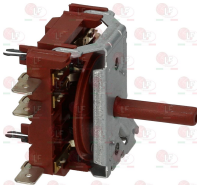

*Suitable **universal spare parts** may not be included*

Suitable for:

GOTTAK

Suitable for:

Selector switches

40C7415 KIT SELECTOR SWITCH 0-1 POSITIONS
complete with potentiometer and cables
contact capacity 16A 250V - max 150°C
D-shaped pin \varnothing 6x4.6 mm

GOTTAK 82.0407

GOTTAK 8204071

40C9939 KIT SELECTOR SWITCH 0-1 POSITIONS
complete with potentiometer and cables
contact capacity 16A 250V - max 150°C
D-shaped pin \varnothing 6x4.6 mm

GOTTAK 82.04XX

GOTTAK 8204121

40C9700 KIT SELECTOR SWITCH 0-9 POSITIONS
complete with indicator lamp, connectors
and cables - potentiometer
contact capacity 16A 250V

GOTTAK 80.0200

5047858 SELECTOR SWITCH 0-1 POSITIONS
contact capacity 16A 250V
D-shaped pin \varnothing 6x4.6 mm

GOTTAK 440220

40KK036 SELECTOR SWITCH 0-1-2 POSITIONS
contact capacity 16A 250V
D-shaped pin \varnothing 6x4.6 mm

GOTTAK 62.03XX

3057133 SELECTOR SWITCH 0-3 POSITIONS
contact capacity 16A 250V - max 125°C
D-shaped pin \varnothing 6x4.6 mm