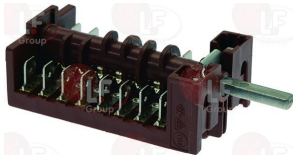

GOTTAK 82.0407

GOTTAK 8204071

40C9939 KIT SELECTOR SWITCH 0-1 POSITIONS
complete with potentiometer and cables
contact capacity 16A 250V - max 150°C
D-shaped pin \varnothing 6x4.6 mm

GOTTAK 82.04XX

GOTTAK 8204121

40C9700 KIT SELECTOR SWITCH 0-9 POSITIONS
complete with indicator lamp, connectors
and cables - potentiometer
contact capacity 16A 250V

GOTTAK 80.0200

5047858 SELECTOR SWITCH 0-1 POSITIONS
contact capacity 16A 250V
D-shaped pin \varnothing 6x4.6 mm

GOTTAK 440220

40KK036 SELECTOR SWITCH 0-1-2 POSITIONS
contact capacity 16A 250V
D-shaped pin \varnothing 6x4.6 mm

GOTTAK 62.03XX

3057133 SELECTOR SWITCH 0-3 POSITIONS
contact capacity 16A 250V - max 125°C
D-shaped pin \varnothing 6x4.6 mm

GOTTAK 840800

GOTTAK 8408000

3057142 SELECTOR SWITCH 0-3 POSITIONS
contact capacity 16A 250V - max 150°C
D-shaped pin \varnothing 6x4.6 mm

GOTTAK 840801

GOTTAK 8408011

3057164 SELECTOR SWITCH 0-3 POSITIONS
contact capacity 16A 250V - max 140°C
D-shaped pin \varnothing 6x4.6 mm