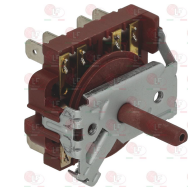

GOTTAK 82.0407

GOTTAK 8204071

40C9939 KIT SELECTOR SWITCH 0-1 POSITIONS
complete with potentiometer and cables
contact capacity 16A 250V - max 150°C
D-shaped pin \varnothing 6x4.6 mm

GOTTAK 82.04XX

GOTTAK 8204121

GOTTAK 841100

GOTTAK 8411001

3057167 SELECTOR SWITCH 0-3 POSITIONS
contact flow rate 16A 250V
D-shaped pin 6x4.6 mm

GOTTAK 640493

3057141 SELECTOR SWITCH 0-4 POSITIONS
contact capacity 16A 250V - max 150°C
D-shaped pin 6x4.6 mm

GOTTAK 850800

GOTTAK 8508001

Suitable for:

40C7353 **SELECTOR SWITCH 0-4 POSITIONS**
contact capacity 16A 250V - max 150°C
D-shaped pin \varnothing 6x4,6 mm

GOTTAK 851100

GOTTAK 8511001

Suitable for:

40K8614 **SELECTOR SWITCH 1-2-3 POSITIONS**
contact capacity 16A 250V
D-shaped pin \varnothing 6x4.6 mm

GOTTAK 730500

3057335 **SELECTOR SWITCH 10 POSITIONS**
contact capacity 16A 250V - max 150°C
D-shaped pin \varnothing 6x4.6 mm

GOTTAK 800700

5054618 **SELECTOR SWITCH 4 POSITIONS**
contact capacity 16A 250V
D-shaped pin \varnothing 6x4,6 mm