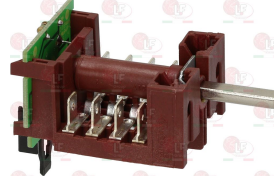

*Suitable **universal spare parts** may not be included*

Suitable for:

GOTTAK

Suitable for:

Selector switches

40C7415 KIT SELECTOR SWITCH 0-1 POSITIONS
complete with potentiometer and cables
contact capacity 16A 250V - max 150°C
D-shaped pin \varnothing 6x4.6 mm

GOTTAK 82.0407

GOTTAK 8204071

40C9939 KIT SELECTOR SWITCH 0-1 POSITIONS
complete with potentiometer and cables
contact capacity 16A 250V - max 150°C
D-shaped pin \varnothing 6x4.6 mm

GOTTAK 82.04XX

GOTTAK 8204121

40C9700 KIT SELECTOR SWITCH 0-9 POSITIONS
complete with indicator lamp, connectors
and cables - potentiometer
contact capacity 16A 250V

GOTTAK 80.0200

5047858 SELECTOR SWITCH 0-1 POSITIONS
contact capacity 16A 250V
D-shaped pin \varnothing 6x4.6 mm

GOTTAK 440220

40KK036 SELECTOR SWITCH 0-1-2 POSITIONS
contact capacity 16A 250V
D-shaped pin \varnothing 6x4.6 mm

GOTTAK 62.03XX

3057133 SELECTOR SWITCH 0-3 POSITIONS
contact capacity 16A 250V - max 125°C
D-shaped pin \varnothing 6x4.6 mm