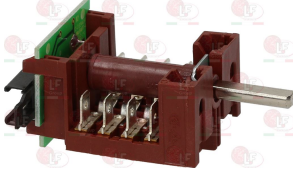

*Suitable **universal spare parts** may not be included*

Suitable for:

GOTTAK

Suitable for:

Selector switches

40C7415 KIT SELECTOR SWITCH 0-1 POSITIONS
complete with potentiometer and cables
contact capacity 16A 250V - max 150°C
D-shaped pin \varnothing 6x4.6 mm

GOTTAK 82.0407

GOTTAK 8204071

40C9939 KIT SELECTOR SWITCH 0-1 POSITIONS
complete with potentiometer and cables
contact capacity 16A 250V - max 150°C
D-shaped pin \varnothing 6x4.6 mm

GOTTAK 82.04XX

GOTTAK 8204121

40C9700 KIT SELECTOR SWITCH 0-9 POSITIONS
complete with indicator lamp, connectors
and cables - potentiometer
contact capacity 16A 250V

GOTTAK 80.0200

5047858 SELECTOR SWITCH 0-1 POSITIONS
contact capacity 16A 250V
D-shaped pin \varnothing 6x4.6 mm

GOTTAK 440220

40KK036 SELECTOR SWITCH 0-1-2 POSITIONS
contact capacity 16A 250V
D-shaped pin \varnothing 6x4.6 mm

GOTTAK 62.03XX

3057133 SELECTOR SWITCH 0-3 POSITIONS
contact capacity 16A 250V - max 125°C
D-shaped pin \varnothing 6x4.6 mm