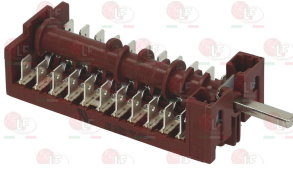

GOTTAK 82.0407

GOTTAK 8204071

40C9939 KIT SELECTOR SWITCH 0-1 POSITIONS
complete with potentiometer and cables
contact capacity 16A 250V - max 150°C
D-shaped pin \varnothing 6x4.6 mm

GOTTAK 82.04XX

GOTTAK 8204121

GOTTAK 840800

GOTTAK 8408000

3057142 SELECTOR SWITCH 0-3 POSITIONS
contact capacity 16A 250V - max 150°C
D-shaped pin \varnothing 6x4.6 mm

GOTTAK 840801

GOTTAK 8408011

3057164 SELECTOR SWITCH 0-3 POSITIONS
contact capacity 16A 250V - max 140°C
D-shaped pin \varnothing 6x4.6 mm

GOTTAK 841100

GOTTAK 8411001

3057167 SELECTOR SWITCH 0-3 POSITIONS
contact flow rate 16A 250V
D-shaped pin 6x4.6 mm

GOTTAK 640493

3057141 SELECTOR SWITCH 0-4 POSITIONS
contact capacity 16A 250V - max 150°C
D-shaped pin 6x4.6 mm

GOTTAK 850800

GOTTAK 8508001

Suitable for:

40C7353 **SELECTOR SWITCH 0-4 POSITIONS**
contact capacity 16A 250V - max 150°C
D-shaped pin \varnothing 6x4,6 mm

GOTTAK 851100

GOTTAK 8511001

Suitable for:

40K8614 **SELECTOR SWITCH 1-2-3 POSITIONS**
contact capacity 16A 250V
D-shaped pin \varnothing 6x4.6 mm