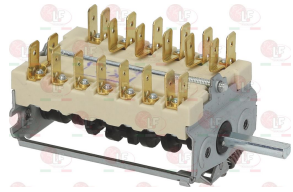

GOTTAK 730500

3057335 **SELECTOR SWITCH 10 POSITIONS**
contact capacity 16A 250V - max 150°C
D-shaped pin $\varnothing$ 6x4.6 mm