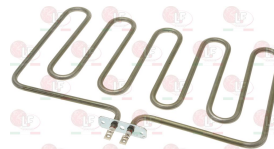

GIORIK 6001133

3355813 HEATING ELEMENT 3300W 380V
length 240 mm - width 380 mm
flange 70x22 mm
for Salamander electric (GIORIK) SE520