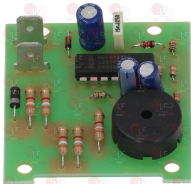

Buzzers

3397117 ALARM WITH CARD
dimensions 45x48 mm

GIORIK 6010090

Cables for piezo igniters

3001002 IGNITION LEAD 1000 mm
with faston 6.35x0.8 mm for ignition
with faston $\varnothing$ 4 mm for ignition plug