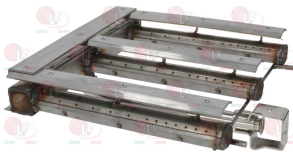

GIORIK 2112967

5070157 BURNER 380x345 mm
of stainless steel