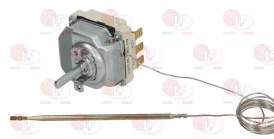

GIORIK 6010016

3444790 THREE-PHASE THERMOSTAT 50-320°C
D-shaped pin $\varnothing$ 6x4.6 mm
capillary length 800 mm - 10A 400V
bulb $\varnothing$ 4x120 mm