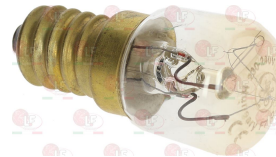

GIORIK 6061054

3221041 LAMP E14 15W 230V
max temperature 300°C - ø 22x50 mm