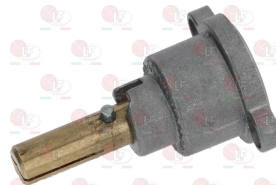

3348021 CAP WITH PIN $\varnothing$ 8x6.5 mm
pin length 22 mm
for model PEL 21S