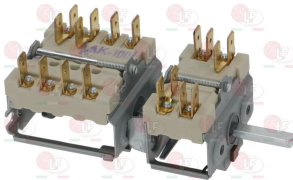

GIORIK 6030003

5088814 SELECTOR SWITCH 0-1 POSITIONS KIT
contact capacity 16A 250V - max 150°C
D-shaped pin $\varnothing$ 6x4.6 mm