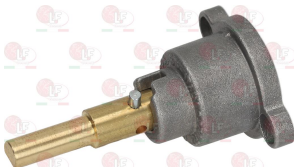

5052175 GAS TAP 21/S
with pilot flame
pipe flange fitting \varnothing 21 mm
outlet connection \varnothing M16x1.5 mm
thermocouple connection M9x1
D-shaped pin \varnothing 8x6.5 mm

GIORIK 7060016

3348219 CAP WITH PIN \varnothing 6x4.6 mm
pin length 45/20 mm upper/lower
for model PEL 21

7102841 BODY FITTING TAP
 \varnothing pipe 10 mm
thread \varnothing 3/8" F - M16x1 mm
for taps PEL 20S-21S

3348220 CAP WITH PIN \varnothing 6x4.6 mm
pin length 30/23 mm upper/lower
for model PEL 21

3348221 CAP WITH PIN \varnothing 6x4.6 mm
pin length 30/17,5 mm upper/lower
for model PEL 21