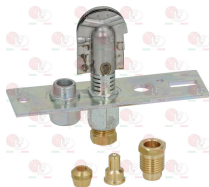

**5014757 PIPE FITTING ø 6 mm
thread M10x1 mm**

**5061490 PILOT BURNER UPPER TYPE
dimensions ø 8x95 mm**

GIORIK 7090218

5054339 PILOT BURNER 2 FLAMES
without plug
supplied with NATURAL GAS nozzles
with thermocouple fitting
with pipe fitting and pilot pipe olive
for Salamander (GIORIK) SG520