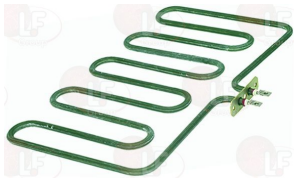

GIORIK 6001138

GIORIK 6001144

3355812 HEATING ELEMENT 3300W 230V
length 240 mm - width 380 mm
flange 70x22 mm
for Salamander electric (GIORIK) SE520