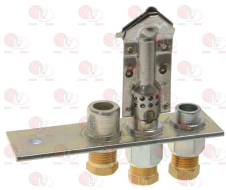

**3020078 PIPE FITTING \varnothing 6 mm
thread M10x1**

**5014757 PIPE FITTING \varnothing 6 mm
thread M10x1 mm**

GIORIK 7050029

3020011 THREE-FLAME PILOT BURNER
without sparking plug, gas jet
with pipe fitting and pilot pipe olive
with thermocouple connection
with sparking plug fitting