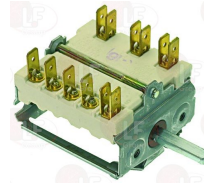

GIORIK 6030036

3057092 SELECTOR SWITCH 0-6 POSITIONS
contact capacity 16A 250V - max 150°C
D-shaped pin $\varnothing$ 6x4.6 mm