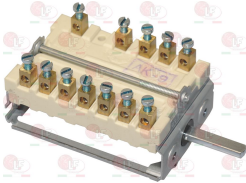

GIORIK 6030017

5062875 SELECTOR SWITCH 0-3 POSITIONS
contact capacity 16A 250V - max 150°C
D-shaped pin $\varnothing$ 6x4.6 mm