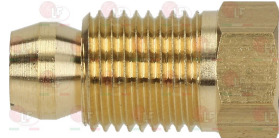

3020104 BRACKET CLAMP 3 POSITIONS

3020109 DEFLECTOR 2 FLAMES

5048713 DEFLECTOR 3 FLAMES

3020084 FITTING AND OLIVE \varnothing 6 mm

GIORIK 7050020

3001003 IGNITION PLUG ROUND \varnothing 7x44 mm
M faston M4x1 mm
overall length 65 mm