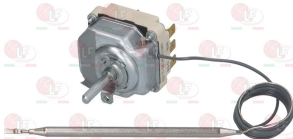

GIORIK 5910029

3444620 THREE-PHASE THERMOSTAT 45-120°C
D-shaped pin $\varnothing$ 6x4.6 mm
covered capillary length 870 mm - 16A 380V
bulb $\varnothing$ 6x140 mm
for Pasta cooker electric (GIORIK) - Series 700
Series 900