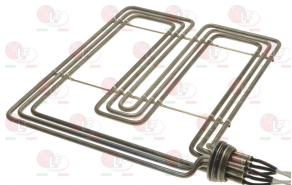

GIORIK 6002163

5034009 HEATING ELEMENT 6800W 230/400V
length 365 mm - width 450 mm
fitting M54x1.5 mm - complete with cables
complete with OR gasket
with two holes for bulb
for Fryer electric (GIORIK) FP18S