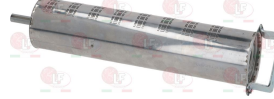

GIORIK 7090097

5070461 BURNER $\varnothing$ 60x260 mm
overall length 325 mm
of stainless steel