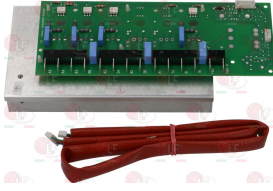

GIORIK 7020207

5076905 DOUBLE COIL FOR VALVE
220V 60Hz
for VALVE 840 SIGMA-845 SIGMA-848 SIGMA

2110618 DOUBLE COIL FOR VALVE
230V 50Hz
for VALVE 840 SIGMA-848 SIGMA

2102658 ELECTRIC COUPLING WITH CABLE
cable length 550 mm - 4 wires
for valve sit 840 SIGMA-843 SIGMA-845 SIGMA
for valve sit 848 SIGMA

5068646 ELECTRIC COUPLING WITH CABLE
cable length 1100 mm - 3 threads
for valve sit 840 SIGMA-843 SIGMA-845 SIGMA
for valve sit 848 SIGMA

Electronic boards

5044960 CIRCUIT BOARD -KEYBOARD 90x43 mm
for Fryer (GIORIK)

GIORIK 6011142T

5062820 CONTROL PC BOARD 445x67 mm

GIORIK 6010115

7109367 ELECTRONIC BOARD TRIAC 230x90 mm
for Salamander (GIORIK) SEC3FM

GIORIK 6010111

GIORIK 6010111X

5004497 KIT CONTROL PC BOARD
complete with mother board and flat cable
control board dimensions 90x43 mm
mother board dimensions 105x90 mm
flat cable length 1600 mm
for Fryer electric (GIORIK)
F10CL-F15CL-F20CL-F210CL-F215CL-F220CL
for Fryer gas (GIORIK)
FG07CL-FG17CL-FG213CL-FG217CL
for Fryer (GIORIK) 210FE