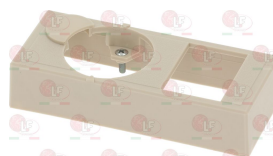

GIORIK 7050015

3523047 LID MINISIT