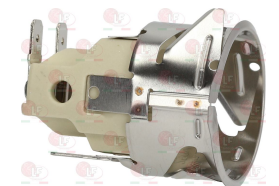

GIORIK 6061052

2101372 LAMP RECEPTACLE FOR LAMP E14 15-25W 230V
mounting hole $\varnothing$ 38 mm
max temperature 300°C