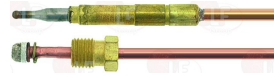

GIORIK

3440066 INTERRUPTED THERMOCOUPLE M9x1 60 cm
interrupted contact with fastons

GIORIK 6010065

Suitable for:

3440892 THERMOCOUP.SIT QUICK M9x1 60 cm - 10 PCS

GIORIK 6010055

3440893 THERMOCOUP.SIT QUICK M9x1 85 cm - 10 PCS