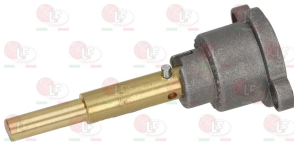

Suitable for:

3348029 PIPE FITTING \varnothing 4 mm
thread M10x1 mm
for model PEL 21-22-24-25

GIORIK

Suitable for:

3020078 PIPE FITTING \varnothing 6 mm
thread M10x1

GIORIK 7050029

5014757 PIPE FITTING \varnothing 6 mm
thread M10x1 mm

5052175 GAS TAP 21/S
with pilot flame
pipe flange fitting \varnothing 21 mm
outlet connection \varnothing M16x1.5 mm
thermocouple connection M9x1
D-shaped pin \varnothing 8x6.5 mm

GIORIK 7060016

3348219 CAP WITH PIN \varnothing 6x4.6 mm
pin length 45/20 mm upper/lower
for model PEL 21