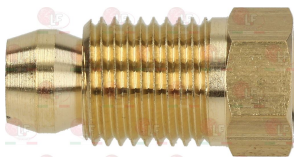

3526677 **EXTENSION FOR EUROSIT VALVE**
D-shaped pin \varnothing 10x8 mm

3020083 **FITTING AND OLIVE \varnothing 4 mm**

Suitable for:

3020084 FITTING AND OLIVE \varnothing 6 mm

GIORIK 7050020

3526127 FLANGE FOR EXTENSION