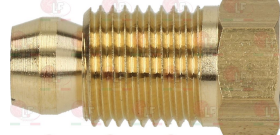

GIORIK 7050020

3001003 IGNITION PLUG ROUND ø 7x44 mm
M faston M4x1 mm
overall length 65 mm

GIORIK 6010046

3020124 IGNITION PLUG ROUND ø 7x44 mm
connection ø 2.4 mm
overall length 58 mm