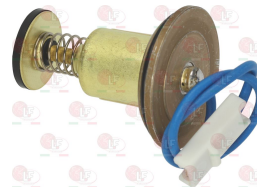

3182008 MAGNETIC UNIT SIT
head $\varnothing$ 35 mm - end piece $\varnothing$ 20 mm - length 47 mm
for valve SIT NOVASIT 820