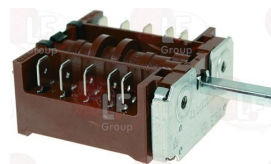

GIORIK 6030030

5034977 SWITCH 0-3 POSITIONS
contacts 16A 250V - max 150°C
D-Shaft 6x4.6 mm