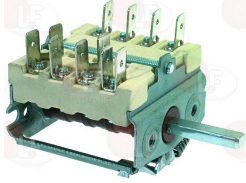

GIORIK 6030007

- 3057026 SELECTOR SWITCH 0-1 POSITIONS**
contact capacity 16A 250V - max 150°C
D shaft \varnothing 6x4.6 mm

GIORIK 6030015

Suitable for:

GIORIK

3057082 SELECTOR SWITCH 0-1 POSITIONS
 contact capacity 16A 250V - max 150°
 D-shaped pin 6x4.6 mm
 for Fryer (GIORIK) - Series 700 - Series 900
 for Pasta cooker (GIORIK) - Series 700
 Series 900