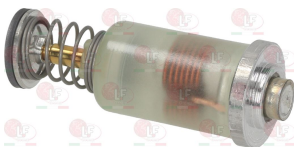

3182011 MAGNETIC UNIT PEL SMALL HEAD
head $\varnothing$ 15 mm - end piece $\varnothing$ 11 mm - length 44 mm
for PEL tap models 20-21
for EGA tap model 25213
for JUNKERS tap model CH110