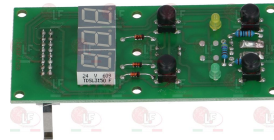

7109367 ELECTRONIC BOARD TRIAC 230x90 mm
for Salamander (GIORIK) SEC3FM

GIORIK 6010111

GIORIK 6010111X

5004497 KIT CONTROL PC BOARD
complete with mother board and flat cable
control board dimensions 90x43 mm
mother board dimensions 105x90 mm
flat cable length 1600 mm
for Fryer electric (GIORIK)
F10CL-F15CL-F20CL-F210CL-F215CL-F220CL
for Fryer gas (GIORIK)
FG07CL-FG17CL-FG213CL-FG217CL
for Fryer (GIORIK) 210FE

GIORIK 6011142

3445195 TCJ VETROTEX PROBE 700 mm
2-wire probe temperature range -50+600°C
error limit $\pm 0.75\%$ below 0°C
30 seconds response time
bulb $\varnothing$ 6x200 mm
for Fryer gas (GIORIK) FG213 - FG217

GIORIK 6000106

7106496 PCB KEYBOARD 163x70 mm
for Salamander electric (GIORIK) SRM1060F

GIORIK 6010110

Suitable for:

7103308 ELECTRONIC CONTROL BOARD 190x60 mm
for Salamander electric (GIORIK)
SH505N-SH511-SH510-SH520GM-SH520G

GIORIK 6010083

5044960 CIRCUIT BOARD -KEYBOARD 90x43 mm
for Fryer (GIORIK)

GIORIK 6011142T

3397101 TEMPERATURE PROBE TCJ
2 wires
bulb $\varnothing$ 6x100 mm
vetrotex cable length 900 mm

GIORIK 6000095