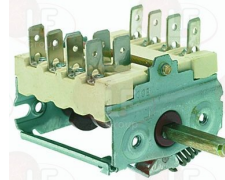

GIORIK 2000058

3057159 SELECTOR SWITCH 0-3 POSITIONS
contact capacity 16A 250V - max 150°C
D-shaped pin $\varnothing$ 6x4.6 mm
for Salamander electric (GIORIK) SR512