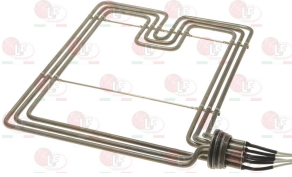

Suitable for:

5019192 HEATING ELEMENT 5000W 230/400V
length 365 mm - width 450 mm
fitting M54x1.5 mm - complete with cables
complete with OR gasket
with two holes for bulb
for Fryer electric (GIORIK) FP27S