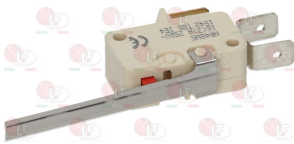

3240820 MICROSWITCH ELECTRICA NR48W 5 1NO + 1NC 16A 250V