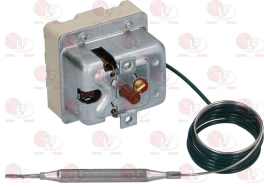

3444770 THREE-PHASE THERMOSTAT 157°C
with manual reset
covered capillary length 900 mm - 16A 230V
bulb $\varnothing$ 6x80 mm