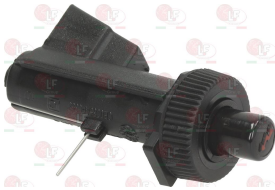

Suitable for:

3523060 OIL SEAL FITTING \varnothing 6.5 mm
internal thread M10x0.75 - external thread M14x1.5

GIORIK 7050025

3020082 OLIVE FOR PIPE \varnothing 12 mm
for model PEL 22-24-25

GIORIK 7070025

3001070 PIEZO IGNITER MINISIT
a \varnothing 22 mm hole is required for the assembly
faston M \varnothing 2.4 mm