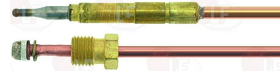

Suitable for:

3440095 THERMOCOUPLE SIT QUICK M9x1 150 cm

GIORIK 6010056

Suitable for:

3440895 THERMOCOUP.SIT QUICK M9x1 150 cm -10 PCS

3440092 THERMOCOUPLE SIT QUICK M9x1 60 cm

GIORIK 6010055

3440892 THERMOCOUP.SIT QUICK M9x1 60 cm - 10 PCS

GIORIK 6010055

3440093 THERMOCOUPLE SIT QUICK M9x1 85 cm

GIORIK 6010057

3440893 THERMOCOUP.SIT QUICK M9x1 85 cm - 10 PCS

GIORIK 6010057

Thermostats

3444107 SINGLE-PHASE THERMOSTAT 220°C
with manual reset
capillary length 870 mm - 16A 250V
bulb $\varnothing$ 6x142 mm - with adapter nipple bland M9x1
for Fryer (GIORIK)

GIORIK 6010020

3444377 SINGLE-PHASE THERMOSTAT 240°C
with manual reset
covered capillary length 1300 mm - 16A 250V
bulb $\varnothing$ 6x80 mm - with adapter nipple bland M10x1
for Fryer electric (GIORIK) - Series FT - FTR3
FTR5 - FTR6

GIORIK 6010006

GIORIK 6010018

3444285 SINGLE-PHASE THERMOSTAT 350°C
with manual reset
covered capillary length 870 mm - 16A 250V
bulb $\varnothing$ 6x77 mm

GIORIK 6010026

3444376 SINGLE-PHASE THERMOSTAT 95-190°C
D-shaped pin $\varnothing$ 6x4.6 mm
covered capillary length 1010 mm - 16A 250V
bulb $\varnothing$ 6x100 mm - with adapter nipple band M10x1
for Fryer electric (GIORIK) - Series FT - FTR3
FTR5 - FTR6

GIORIK 6010005

GIORIK 6010011