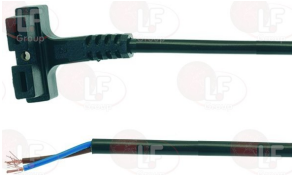

3120280 COIL CONNECTOR
cable length 1 m
max temperature 70°C