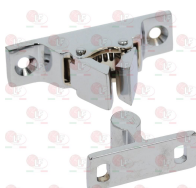

7105021 HANDLE PLASTIC 470 mm BLACK
distance between holes 455 mm
for Salamander electric (GIORIK) SH510R

GIORIK 2008612

5088850 KNOB BLACK ø 32 mm MA6

GIORIK 5900102

3398021 OVEN DOOR CATCH
distance between holes 47 mm
catch distance 27 mm