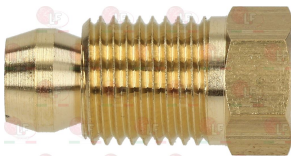

GIORIK 7090002

3020084 FITTING AND OLIVE \varnothing 6 mm

GIORIK 7050020

3020085 FITTING FOR SPARKING PLUG FIXING M10x1mm

GIORIK 5900317

GIORIK 7050028

Suitable for:

GIORIK