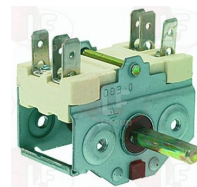

GIORIK 6030007

1. **3057026 SELECTOR SWITCH 0-1 POSITIONS**
   contact capacity 16A 250V - max 150°C
   D shaft $\varnothing$ 6x4.6 mm