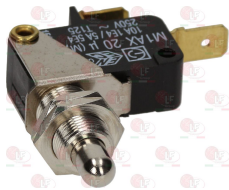

Microswitches, mechanical

3240605 DOOR MICROSWITCH M1AX20 10A 250V