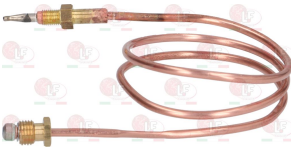

GIORIK 6010057

3440194 THERMOCOUPLE M9x1 60 cm COUPL. M6x0,75