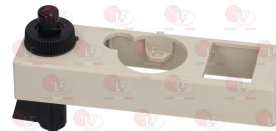

GIORIK 7020216

GIORIK

Suitable for:

3348044 OLIVE FOR PIPE \varnothing 10 mm
for model PEL 20-21-24-25

3348041 OLIVE FOR PIPE \varnothing 16 mm
for model PEL 23

GIORIK 7070036

3001071 PIEZO IGNITER MINISIT WITH COVER
M faston 2.4 mm