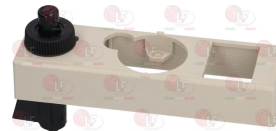

GIORIK 7070036

3001071 PIEZO IGNITER MINISIT WITH COVER
M faston 2.4 mm