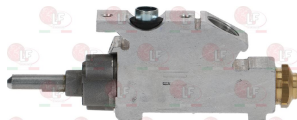

3348029 PIPE FITTING \varnothing 4 mm
thread M10x1 mm
for model PEL 21-22-24-25

5014757 PIPE FITTING \varnothing 6 mm
thread M10x1 mm

Suitable for:

GIORIK

5066414 GAS TAP 5KG
 without pilot flame
 pipe flange fitting \varnothing 16 mm
 outlet fitting M13x1 mm
 thermocouple fitting M8x1
 D-shaped pin \varnothing 6x4.6 mm