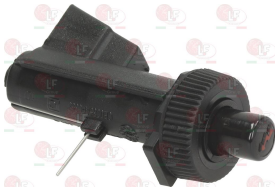

GIORIK 7070025

3001070 PIEZO IGNITER MINISIT
a \varnothing 22 mm hole is required for the assembly
faston M \varnothing 2.4 mm

3020079 PIPE FITTING \varnothing 12 mm
thread \varnothing 3/8" M

3523051 SENSING ELEMENT MINISIT 110 \div 190°C
capillary length 1050 mm
bulb \varnothing 6x105 mm