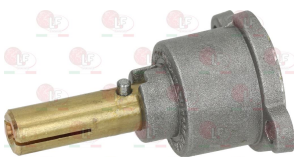

3348019 CAP WITH PIN $\varnothing$ 10x9 mm
pin length 26 mm
for model PEL 22