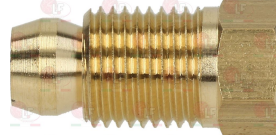

3020084 FITTING AND OLIVE $\varnothing$ 6 mm