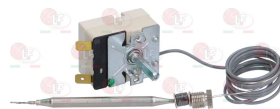

GIORIK 6010006

GIORIK 6010018

3444285 SINGLE-PHASE THERMOSTAT 350°C
with manual reset
covered capillary length 870 mm - 16A 250V
bulb \varnothing 6x77 mm

GIORIK 6010026

3444376 SINGLE-PHASE THERMOSTAT 95-190°C
D-shaped pin \varnothing 6x4.6 mm
covered capillary length 1010 mm - 16A 250V
bulb \varnothing 6x100 mm - with adapter nipple band M10x1
for Fryer electric (GIORIK) - Series FT - FTR3
FTR5 - FTR6