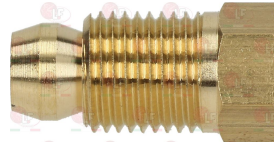

3020084 FITTING AND OLIVE $\varnothing$ 6 mm