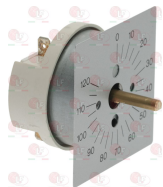

GIORIK 6032040

3446005 BLACK KNOB ABS 38x38 mm

D-shaped hole \varnothing 6x4.6 mm
for timer

Transformers

3445110 TRANSFORMER 230V/12V 3VA

primary tension 230Vca 50/60Hz
secondary tension 12Vca 3VA
room temperature 0+60°C
screw terminal block
IMQ approved