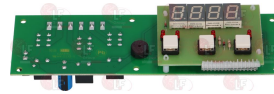

GIORIK 6000106

7106496 PCB KEYBOARD 163x70 mm
for Salamander electric (GIORIK) SRM1060F

GIORIK 6010110

Suitable for:

7103308 ELECTRONIC CONTROL BOARD 190x60 mm
for Salamander electric (GIORIK)
SH505N-SH511-SH510-SH520GM-SH520G