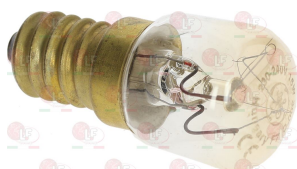

3221041 LAMP E14 15W 230V
max temperature 300°C - $\varnothing$ 22x50 mm