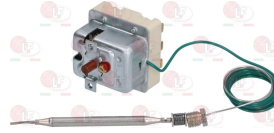

GIORIK 6010002

Suitable for:

3444375 THREE-PHASE THERMOSTAT 225°C
with manual reset
covered capillary length 900 mm - 10A 400V
bulb $\varnothing$ 6x90 mm - with adapter nipple band M10x1
for Fryer (GIORIK) - Series FT
for Fryer electric (GIORIK) FTR10 - FTR6 - FTR7