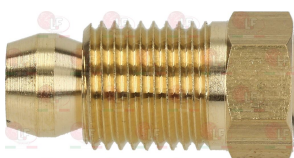

3020084 FITTING AND OLIVE $\varnothing$ 6 mm