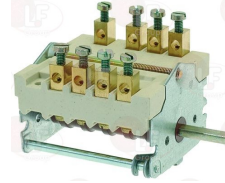

GIORIK 6030019

3057140 SELECTOR SWITCH 0-1 POSITIONS
contact capacity 32A 250V - max 150°C
D-shaped pin $\varnothing$ 6x4.6 mm