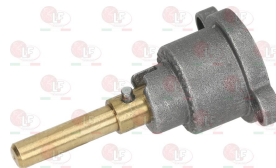

5052175 GAS TAP 21/S
with pilot flame
pipe flange fitting \varnothing 21 mm
outlet connection \varnothing M16x1.5 mm
thermocouple connection M9x1
D-shaped pin \varnothing 8x6.5 mm

GIORIK 7060016

3348219 CAP WITH PIN \varnothing 6x4.6 mm
pin length 45/20 mm upper/lower
for model PEL 21

7102841 BODY FITTING TAP
 \varnothing pipe 10 mm
thread \varnothing 3/8" F - M16x1 mm
for taps PEL 20S-21S

3348220 CAP WITH PIN \varnothing 6x4.6 mm
pin length 30/23 mm upper/lower
for model PEL 21

3348221 CAP WITH PIN \varnothing 6x4.6 mm
pin length 30/17,5 mm upper/lower
for model PEL 21