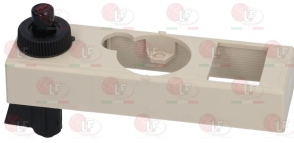

Suitable for:

Suitable for:

3001071 PIEZO IGNITER MINISIT WITH COVER
M faston 2.4 mm