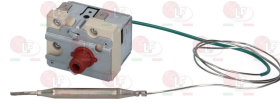

GIORIK 6010005

GIORIK 6010011

Suitable for:

GIORIK

3444122 STUFFING GLAND FOR THERMOSTAT MILLED M10

GIORIK 6030024

Suitable for:

5059787 THERMOSTAT SINGLE-PHASE 230°C
with manual reset
covered capillary length 730 mm - 16A 250V
bulb \varnothing 6x77 mm