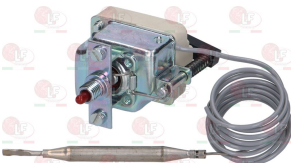

GIORIK 6010026

3444376 SINGLE-PHASE THERMOSTAT 95-190°C
D-shaped pin $\varnothing$ 6x4.6 mm
covered capillary length 1010 mm - 16A 250V
bulb $\varnothing$ 6x100 mm - with adapter nipple band M10x1
for Fryer electric (GIORIK) - Series FT - FTR3
FTR5 - FTR6