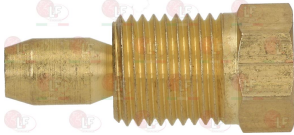

GIORIK 7090023

3020104 BRACKET CLAMP 3 POSITIONS

3020103 BRACKET 3 POSITIONS

3020109 DEFLECTOR 2 FLAMES

Suitable for:

3020110 DEFLECTOR 3 FLAMES

GIORIK 709002

3020083 FITTING AND OLIVE ø 4 mm