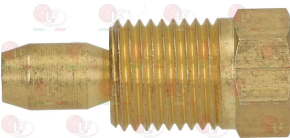

GIORIK 7090022

3020103 BRACKET 3 POSITIONS

3020110 DEFLECTOR 3 FLAMES

GIORIK 7090002

3020083 FITTING AND OLIVE \varnothing 4 mm

3020102 HEXAGON HEAD SCREW 3/16"x18 mm

GIORIK 7090006

Suitable for: