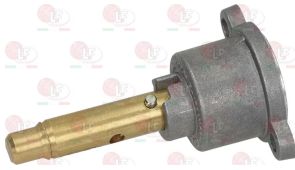

3348019 CAP WITH PIN \varnothing 10x9 mm
pin length 26 mm
for model PEL 22

3348231 CAP WITH PIN \varnothing 6x4.6 mm
pin length 35/21 mm upper/lower
for model PEL 22

Suitable for:

3348232 CAP WITH PIN \varnothing 8x6.5 mm
pin length 39/7 mm upper/lower
for model PEL 22