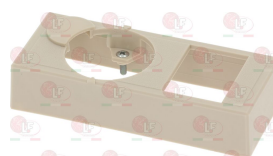

GIORIK 7050015

3523047 LID MINISIT