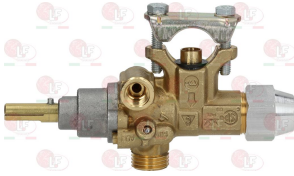

5052175 GAS TAP 21/S
with pilot flame
pipe flange fitting $\varnothing$ 21 mm
outlet connection $\varnothing$ M16x1.5 mm
thermocouple connection M9x1
D-shaped pin $\varnothing$ 8x6.5 mm