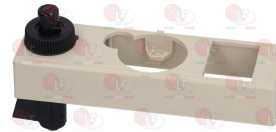

GIORIK

Suitable for:

3348041 OLIVE FOR PIPE \varnothing 16 mm
for model PEL 23

GIORIK 7070036

3001071 PIEZO IGNITER MINISIT WITH COVER
M faston 2.4 mm

GIORIK 7020230

3523036 REDUCTION STRAIGHT \varnothing 3/8" F - \varnothing 1/2" F
in brass with internal and external thread
internal thread \varnothing 3/8" F - external thread \varnothing 1/2" F
for MINISIT flange