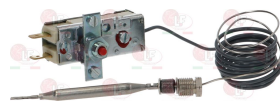

GIORIK 6010006

GIORIK 6010018

3444285 SINGLE-PHASE THERMOSTAT 350°C
with manual reset
covered capillary length 870 mm - 16A 250V
bulb $\varnothing$ 6x77 mm