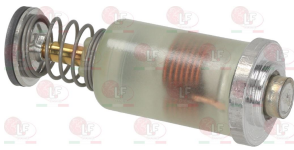

3182011 **MAGNETIC UNIT PEL SMALL HEAD**
head $\varnothing$ 15 mm - end piece $\varnothing$ 11 mm - length 44 mm
for PEL tap models 20-21
for EGA tap model 25213
for JUNKERS tap model CH110