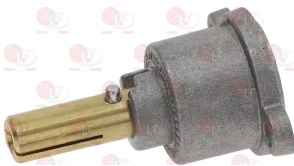

3020082 OLIVE FOR PIPE \varnothing 12 mm
for model PEL 22-24-25

3348037 OLIVE FOR PIPE \varnothing 6 mm
for model PEL 21-22-24-25

3348031 PIPE FITTING \varnothing 10 mm
thread M20x1.5 mm
for model PEL 22-24-25

Suitable for:

3348032 PIPE FITTING \varnothing 12 mm
thread M20x1.5 mm
for model PEL 22-24-25

3020078 PIPE FITTING \varnothing 6 mm
thread M10x1

3348126 GAS TAP 22S/O
with connections and olives
with pilot flame
with horizontal flange
fittings \varnothing M20x1.5mm
thermocouple connection M9x1
D-shaped pin \varnothing 10x8 mm

GARLAND 2187099

3348017 CAP WITH PIN \varnothing 10x8 mm
pin length 26 mm
for model PEL 22

3348019 CAP WITH PIN \varnothing 10x9 mm
pin length 26 mm
for model PEL 22

GARLAND

Suitable for:

3348029 PIPE FITTING \varnothing 4 mm
thread M10x1 mm
for model PEL 21-22-24-25

5014757 PIPE FITTING \varnothing 6 mm
thread M10x1 mm

3348229 CAP WITH PIN \varnothing 10 mm
pin length 31 mm
for model PEL 22S/O

3348245 CAP WITH PIN \varnothing 10x8 mm
pin length 34/26 mm upper/lower
for model PEL 22S