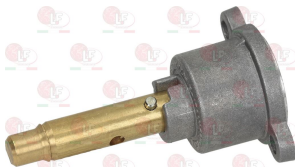

3348232 CAP WITH PIN $\varnothing$ 8x6.5 mm
pin length 39/7 mm upper/lower
for model PEL 22