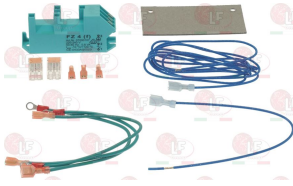

Solenoid valves

3120293 GAS SOLENOID VALVE \varnothing 3/8" FF 5W 110/120V
for Fryer gas (GARLAND) - Series SPG - Series SPGR

GARLAND G02965-1

Suitable for:

GARLAND

Suitable for:

Spark generators

3181009 SPARK GENERATOR 4 OUTLETS