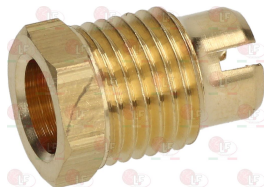

GARLAND 2206400

3020410 PILOT JET \varnothing 0.26 mm

3020355 PILOT JET \varnothing 0.30 mm

3020354 PILOT JET \varnothing 0.51 mm

GARLAND 2520802

GARLAND 2520801

3020338 RH TARGET PILOT BURNER SIT 1 FLAME
supplied without nozzle, gasket
with sparking plug
with thermocouple fitting
with sparking plug fitting
with pilot pipe fitting

3020085 FITTING FOR SPARKING PLUG FIXING M10x1mm

GARLAND CK2200798

3020200 FITTING FOR THERMOCOUPLE \varnothing 6.5 mm
thread M10x1

3001003 IGNITION PLUG ROUND \varnothing 7x44 mm
M faston M4x1 mm
overall length 65 mm