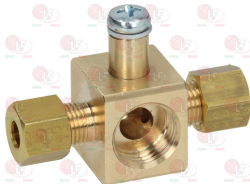

GARLAND G4447-47A

GARLAND G444747A

3348120 GAS TAP 21/S
with pilot flame
with swivel horizontal flange
inlet fittings \varnothing M16x1.5mm
double outlet connections
thermocouple connection M9x1
D-shaped long pin \varnothing 8x6.5 mm

GARLAND 2200196

7102841 BODY FITTING TAP
 \varnothing pipe 10 mm
thread \varnothing 3/8"F - M16x1 mm
for taps PEL 20S-21S

Suitable for:

3348219 CAP WITH PIN \varnothing 6x4.6 mm
pin length 45/20 mm upper/lower
for model PEL 21

3348221 CAP WITH PIN \varnothing 6x4.6 mm
pin length 30/17,5 mm upper/lower
for model PEL 21

3348238 CAP WITH PIN \varnothing 8x6.5 mm
pin 35/15 mm upper/lower
for model PEL 21S

3348240 FLANGE 2 OUTLETS \varnothing 6 mm
for model PEL 21S

GARLAND

3348058 MAGNET PROTECTION NUT M8x1
thread M18x1 mm
for model PEL 20-21-22

GARLAND

Suitable for:

3348220 CAP WITH PIN \varnothing 6x4.6 mm
pin length 30/23 mm upper/lower
for model PEL 21

3348021 CAP WITH PIN \varnothing 8x6.5 mm
pin length 22 mm
for model PEL 21S