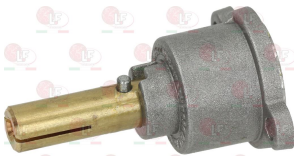

3348019 CAP WITH PIN $\varnothing$ 10x9 mm
pin length 26 mm
for model PEL 22