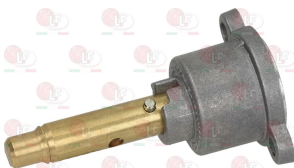

3348029 **PIPE FITTING \varnothing 4 mm**
thread M10x1 mm
for model PEL 21-22-24-25

3020078 **PIPE FITTING \varnothing 6 mm**
thread M10x1

5014757 **PIPE FITTING \varnothing 6 mm**
thread M10x1 mm

3348125 GAS TAP 22S/O
complete with knob, fittings and copper pipe
with pilot flame
connections M20x1.5 mm
thermocouple connection M9x1
D-shaped pin \varnothing 10x8 mm

GARLAND 2513399

3348017 CAP WITH PIN \varnothing 10x8 mm
pin length 26 mm
for model PEL 22

3348019 CAP WITH PIN \varnothing 10x9 mm
pin length 26 mm
for model PEL 22

3348232 CAP WITH PIN \varnothing 8x6.5 mm
pin length 39/7 mm upper/lower
for model PEL 22

3348023 FLANGE HORIZONTAL \varnothing 12/10 mm
thread M20x1.5
for model PEL 22

3348229 CAP WITH PIN \varnothing 10 mm
pin length 31 mm
for model PEL 22S/O

3348245 CAP WITH PIN \varnothing 10x8 mm
pin length 34/26 mm upper/lower
for model PEL 22S