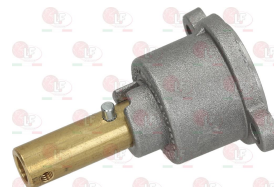

3020078 PIPE FITTING \varnothing 6 mm
thread M10x1

3348242 GAS TAP 22S/O
with horizontal flange
with pilot flame
without flow regulator
fittings M20x1.5 mm
thermocouple connection M9x1
D-shaped pin \varnothing 10x8 mm

GARLAND

Suitable for:

3348037 OLIVE FOR PIPE \varnothing 6 mm
for model PEL 21-22-24-25

3348031 PIPE FITTING \varnothing 10 mm
thread M20x1.5 mm
for model PEL 22-24-25

3348029 PIPE FITTING \varnothing 4 mm
thread M10x1 mm
for model PEL 21-22-24-25

5014757 PIPE FITTING \varnothing 6 mm
thread M10x1 mm

3348229 CAP WITH PIN \varnothing 10 mm
pin length 31 mm
for model PEL 22S/O

Suitable for:

3348017 CAP WITH PIN \varnothing 10x8 mm
pin length 26 mm
for model PEL 22