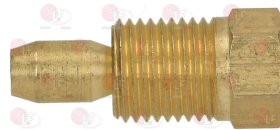

GARLAND 2520800

3020084 FITTING AND OLIVE \varnothing 6 mm

GARLAND

Suitable for:

3020043 PILOT JET \varnothing 0.36 mm

5022050 PILOT JET \varnothing 0.50 mm

3348029 PIPE FITTING \varnothing 4 mm
thread M10x1 mm
for model PEL 21-22-24-25

5014757 PIPE FITTING \varnothing 6 mm
thread M10x1 mm

3020083 FITTING AND OLIVE \varnothing 4 mm

3020085 FITTING FOR SPARKING PLUG FIXING M10x1 mm

Suitable for:

**3020200 FITTING FOR THERMOCOUPLE \varnothing 6.5 mm
thread M10x1**