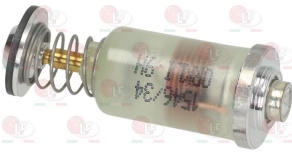

3348213 FLANGE \varnothing 12/10 mm
without adjustment
thread M20x1.5 mm
for model PEL 22S

3348025 FLANGE HORIZONTAL CONICAL \varnothing 12/10 mm
thread M20x1.5
for model PEL 22

3348214 FLANGIA WITH PRESSURE FITTING \varnothing 12/10 mm
thread M20x1.5 mm
for model PEL 22S

Suitable for:

3348058 **MAGNET PROTECTION NUT M8x1**
thread M18x1 mm
for model PEL 20-21-22

3182009 **MAGNETIC UNIT PEL BIG HEAD**
head \varnothing 15.5 mm - end piece \varnothing 14 mm - length 44 mm
for PEL tap model 22-24