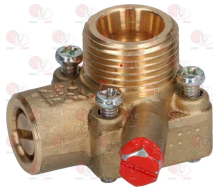

5014757 PIPE FITTING \varnothing 6 mm
thread M10x1 mm

3348229 CAP WITH PIN \varnothing 10 mm
pin length 31 mm
for model PEL 22S/O

3348245 CAP WITH PIN \varnothing 10x8 mm
pin length 34/26 mm upper/lower
for model PEL 22S

3348231 CAP WITH PIN \varnothing 6x4.6 mm
pin length 35/21 mm upper/lower
for model PEL 22

Suitable for:

3348232 CAP WITH PIN \varnothing 8x6.5 mm
pin length 39/7 mm upper/lower
for model PEL 22

GARLAND

Suitable for:

3348213 FLANGE \varnothing 12/10 mm
without adjustment
thread M20x1.5 mm
for model PEL 22S

3348023 FLANGE HORIZONTAL \varnothing 12/10 mm
thread M20x1.5
for model PEL 22

3348025 FLANGE HORIZONTAL CONICAL \varnothing 12/10 mm
thread M20x1.5
for model PEL 22

3348024 FLANGE VERTICAL \varnothing 12/10 mm
thread M20x1.5
for model PEL 22

3348214 FLANGIA WITH PRESSURE FITTING \varnothing 12/10 mm
thread M20x1.5 mm
for model PEL 22S

3348058 MAGNET PROTECTION NUT M8x1
thread M18x1 mm
for model PEL 20-21-22