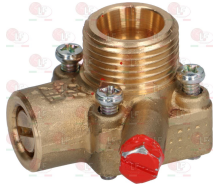

3348029 **PIPE FITTING \varnothing 4 mm**
thread M10x1 mm
for model PEL 21-22-24-25

3020078 **PIPE FITTING \varnothing 6 mm**
thread M10x1

5014757 **PIPE FITTING \varnothing 6 mm**
thread M10x1 mm

3348125 GAS TAP 22S/O
complete with knob, fittings and copper pipe
with pilot flame
connections M20x1.5 mm
thermocouple connection M9x1
D-shaped pin \varnothing 10x8 mm

3348023 FLANGE HORIZONTAL \varnothing 12/10 mm
thread M20x1.5
for model PEL 22

3348229 CAP WITH PIN \varnothing 10 mm
pin length 31 mm
for model PEL 22S/O

3348245 CAP WITH PIN \varnothing 10x8 mm
pin length 34/26 mm upper/lower
for model PEL 22S

3348231 CAP WITH PIN \varnothing 6x4.6 mm
pin length 35/21 mm upper/lower
for model PEL 22

3348213 FLANGE \varnothing 12/10 mm
without adjustment
thread M20x1.5 mm
for model PEL 22S

3348025 FLANGE HORIZONTAL CONICAL \varnothing 12/10 mm
thread M20x1.5
for model PEL 22

Suitable for:

3348024 FLANGE VERTICAL \varnothing 12/10 mm
thread M20x1.5
for model PEL 22

3348058 MAGNET PROTECTION NUT M8x1
thread M18x1 mm
for model PEL 20-21-22

3182009 MAGNETIC UNIT PEL BIG HEAD
head \varnothing 15.5 mm - end piece \varnothing 14 mm - length 44 mm
for PEL tap model 22-24