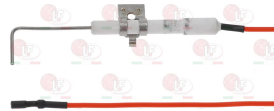

GARLAND 4515818

Sparking and detection plugs

3020365 IGNITION PLUG ROUND \varnothing 7x44 mm
connection \varnothing 2.4 mm
overall length 52 mm

GARLAND 2200708

3020373 ROUND IGNITION PLUG \varnothing 6.5/8x56 mm
with silicone lead 420 mm
overall length 520 mm