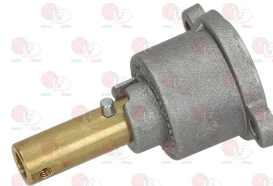

Suitable for:

3348032 PIPE FITTING \varnothing 12 mm
thread M20x1.5 mm
for model PEL 22-24-25

3020078 PIPE FITTING \varnothing 6 mm
thread M10x1

3348126 GAS TAP 22S/O
with connections and olives
with pilot flame
with horizontal flange
fittings \varnothing M20x1.5mm
thermocouple connection M9x1
D-shaped pin \varnothing 10x8 mm

GARLAND 2187099

3348017 CAP WITH PIN \varnothing 10x8 mm
pin length 26 mm
for model PEL 22

3348019 CAP WITH PIN \varnothing 10x9 mm
pin length 26 mm
for model PEL 22

GARLAND

Suitable for:

3348029 PIPE FITTING \varnothing 4 mm
thread M10x1 mm
for model PEL 21-22-24-25

5014757 PIPE FITTING \varnothing 6 mm
thread M10x1 mm

3348229 CAP WITH PIN \varnothing 10 mm
pin length 31 mm
for model PEL 22S/O

3348245 CAP WITH PIN \varnothing 10x8 mm
pin length 34/26 mm upper/lower
for model PEL 22S