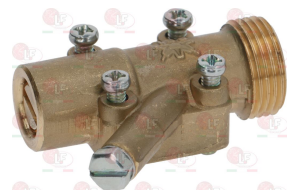

3348029 **PIPE FITTING \varnothing 4 mm**
thread M10x1 mm
for model PEL 21-22-24-25

3020078 **PIPE FITTING \varnothing 6 mm**
thread M10x1

5014757 **PIPE FITTING \varnothing 6 mm**
thread M10x1 mm

3348125 GAS TAP 22S/O
complete with knob, fittings and copper pipe
with pilot flame
connections M20x1.5 mm
thermocouple connection M9x1
D-shaped pin \varnothing 10x8 mm

GARLAND 2513399

3348017 CAP WITH PIN \varnothing 10x8 mm
pin length 26 mm
for model PEL 22

3348019 CAP WITH PIN \varnothing 10x9 mm
pin length 26 mm
for model PEL 22

3348232 CAP WITH PIN \varnothing 8x6.5 mm
pin length 39/7 mm upper/lower
for model PEL 22

3348023 FLANGE HORIZONTAL \varnothing 12/10 mm
thread M20x1.5
for model PEL 22

3348229 CAP WITH PIN \varnothing 10 mm
pin length 31 mm
for model PEL 22S/O

3348245 CAP WITH PIN \varnothing 10x8 mm
pin length 34/26 mm upper/lower
for model PEL 22S