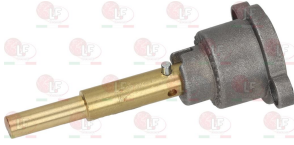

GARLAND G4447-47A

GARLAND G444747A

3348120 GAS TAP 21/S
with pilot flame
with swivel horizontal flange
inlet fittings \varnothing M16x1.5mm
double outlet connections
thermocouple connection M9x1
D-shaped long pin \varnothing 8x6.5 mm

GARLAND 2200196

7102841 BODY FITTING TAP
 \varnothing pipe 10 mm
thread \varnothing 3/8"F - M16x1 mm
for taps PEL 20S-21S

Suitable for:

3348219 CAP WITH PIN \varnothing 6x4.6 mm
pin length 45/20 mm upper/lower
for model PEL 21

3348221 CAP WITH PIN \varnothing 6x4.6 mm
pin length 30/17,5 mm upper/lower
for model PEL 21

3348238 CAP WITH PIN \varnothing 8x6.5 mm
pin 35/15 mm upper/lower
for model PEL 21S

3348240 FLANGE 2 OUTLETS \varnothing 6 mm
for model PEL 21S

GARLAND

3348058 MAGNET PROTECTION NUT M8x1
thread M18x1 mm
for model PEL 20-21-22

GARLAND

Suitable for:

3348220 CAP WITH PIN \varnothing 6x4.6 mm
pin length 30/23 mm upper/lower
for model PEL 21

3348021 CAP WITH PIN \varnothing 8x6.5 mm
pin length 22 mm
for model PEL 21S