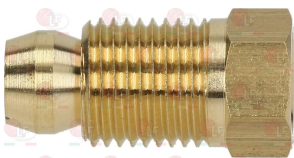

GARLAND 2520800

3020084 FITTING AND OLIVE $\varnothing$ 6 mm