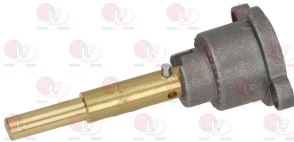

3348044 OLIVE FOR PIPE \varnothing 10 mm
for model PEL 20-21-24-25

3348036 OLIVE FOR PIPE \varnothing 4 mm
for model PEL 21-22-24-25

3348037 OLIVE FOR PIPE \varnothing 6 mm
for model PEL 21-22-24-25

3348043 PIPE FITTING \varnothing 10 mm
thread M16x1.5 mm
for model PEL 20-21-24-25

3348029 PIPE FITTING \varnothing 4 mm
thread M10x1 mm
for model PEL 21-22-24-25

3020078 PIPE FITTING \varnothing 6 mm
thread M10x1

5014757 PIPE FITTING \varnothing 6 mm
thread M10x1 mm

3348122 GAS TAP 21/S
 with connection and olive
 with pilot flame
 with swivel horizontal flange
 inlet connection M16x1.5 mm
 outlet fitting M10x1 mm
 thermocouple connection M9x1
 D-shaped long pin \varnothing 8x6.5 mm
 for RT28G

7102841 BODY FITTING TAP
 \varnothing pipe 10 mm
 thread \varnothing 3/8" F - M16x1 mm
 for taps PEL 20S-21S

GARLAND 2200199

3348219 CAP WITH PIN \varnothing 6x4.6 mm
 pin length 45/20 mm upper/lower
 for model PEL 21