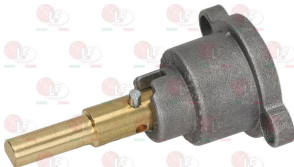

3348029 PIPE FITTING \varnothing 4 mm
thread M10x1 mm
for model PEL 21-22-24-25

3020078 PIPE FITTING \varnothing 6 mm
thread M10x1

5014757 PIPE FITTING \varnothing 6 mm
thread M10x1 mm

3348122 GAS TAP 21/S
 with connection and olive
 with pilot flame
 with swivel horizontal flange
 inlet connection M16x1.5 mm
 outlet fitting M10x1 mm
 thermocouple connection M9x1
 D-shaped long pin \varnothing 8x6.5 mm
 for RT28G

7102841 BODY FITTING TAP
 \varnothing pipe 10 mm
 thread \varnothing 3/8" F - M16x1 mm
 for taps PEL 20S-21S

GARLAND 2200199

3348219 CAP WITH PIN \varnothing 6x4.6 mm
 pin length 45/20 mm upper/lower
 for model PEL 21

3348220 CAP WITH PIN \varnothing 6x4.6 mm
 pin length 30/23 mm upper/lower
 for model PEL 21

3348221 CAP WITH PIN \varnothing 6x4.6 mm
 pin length 30/17,5 mm upper/lower
 for model PEL 21

3348021 CAP WITH PIN \varnothing 8x6.5 mm
 pin length 22 mm
 for model PEL 21S

3348238 CAP WITH PIN \varnothing 8x6.5 mm
 pin 35/15 mm upper/lower
 for model PEL 21S

3348243 CAP WITH PIN \varnothing 8x6.5 mm
 pin length 22/15 mm right/lef
 for model PEL 21S

3348236 FLANGIA WITH PRESSURE FITTING \varnothing 16/10 mm
 thread M16x1,5 mm - M10x1,25 mm
 for model PEL 21S