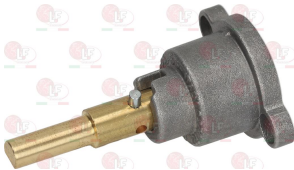

3348240 FLANGE 2 OUTLETS \varnothing 6 mm
for model PEL 21S

GARLAND

3348119 GAS TAP
without pilot flame
connections \varnothing 1/4"
D-shaped pin \varnothing 8x6 mm - long pin

GARLAND G01410-1

3348123 GAS TAP
without pilot flame
with nozzle \varnothing 0.47 mm
fittings \varnothing 1/8"
D-shaped pin \varnothing 8x6 mm - long pin

GARLAND G4447-47A

GARLAND G444747A

3348120 GAS TAP 21/S
with pilot flame
with swivel horizontal flange
inlet fittings \varnothing M16x1.5mm
double outlet connections
thermocouple connection M9x1
D-shaped long pin \varnothing 8x6.5 mm

GARLAND 2200196

7102841 BODY FITTING TAP
 \varnothing pipe 10 mm
thread \varnothing 3/8"F - M16x1 mm
for taps PEL 20S-21S

Suitable for:

3348219 CAP WITH PIN \varnothing 6x4.6 mm
pin length 45/20 mm upper/lower
for model PEL 21

3348221 CAP WITH PIN \varnothing 6x4.6 mm
pin length 30/17,5 mm upper/lower
for model PEL 21

3348238 CAP WITH PIN \varnothing 8x6.5 mm
pin 35/15 mm upper/lower
for model PEL 21S

3348240 FLANGE 2 OUTLETS \varnothing 6 mm
for model PEL 21S