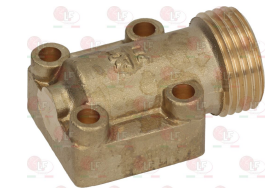

3348029 **PIPE FITTING \varnothing 4 mm**
thread M10x1 mm
for model PEL 21-22-24-25

3020078 **PIPE FITTING \varnothing 6 mm**
thread M10x1

5014757 **PIPE FITTING \varnothing 6 mm**
thread M10x1 mm

3348125 GAS TAP 22S/O
complete with knob, fittings and copper pipe
with pilot flame
connections M20x1.5 mm
thermocouple connection M9x1
D-shaped pin \varnothing 10x8 mm

3348023 FLANGE HORIZONTAL \varnothing 12/10 mm
thread M20x1.5
for model PEL 22

3348229 CAP WITH PIN \varnothing 10 mm
pin length 31 mm
for model PEL 22S/O

3348245 CAP WITH PIN \varnothing 10x8 mm
pin length 34/26 mm upper/lower
for model PEL 22S

3348231 CAP WITH PIN \varnothing 6x4.6 mm
pin length 35/21 mm upper/lower
for model PEL 22

3348213 FLANGE \varnothing 12/10 mm
without adjustment
thread M20x1.5 mm
for model PEL 22S

3348025 FLANGE HORIZONTAL CONICAL \varnothing 12/10 mm
thread M20x1.5
for model PEL 22

Suitable for:

3348024 FLANGE VERTICAL \varnothing 12/10 mm
thread M20x1.5
for model PEL 22

3348058 MAGNET PROTECTION NUT M8x1
thread M18x1 mm
for model PEL 20-21-22

3182009 MAGNETIC UNIT PEL BIG HEAD
head \varnothing 15.5 mm - end piece \varnothing 14 mm - length 44 mm
for PEL tap model 22-24