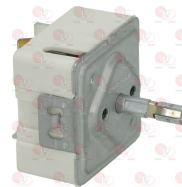

GARLAND 2329100

Energy regulators

3350046 ENERGY REGULATOR
contact capacity 240V 15A
square pin 3.2x3.2 mm
complete with screen-printed knob
for various applications

GARLAND G031185-2

5037908 ENERGY REGULATOR
portata contatti 240V 15A
temperatura max 125°C
perno mezzaluna \varnothing 6x4,6 mm
doppio senso di rotazione