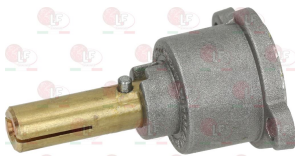

3348019 CAP WITH PIN $\varnothing$ 10x9 mm
pin length 26 mm
for model PEL 22