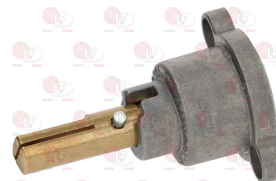

3348029 PIPE FITTING \varnothing 4 mm
thread M10x1 mm
for model PEL 21-22-24-25

3020078 PIPE FITTING \varnothing 6 mm
thread M10x1

5014757 PIPE FITTING \varnothing 6 mm
thread M10x1 mm

3348122 GAS TAP 21/S
 with connection and olive
 with pilot flame
 with swivel horizontal flange
 inlet connection M16x1.5 mm
 outlet fitting M10x1 mm
 thermocouple connection M9x1
 D-shaped long pin \varnothing 8x6.5 mm
 for RT28G

7102841 BODY FITTING TAP
 \varnothing pipe 10 mm
 thread \varnothing 3/8" F - M16x1 mm
 for taps PEL 20S-21S

GARLAND 2200199

3348219 CAP WITH PIN \varnothing 6x4.6 mm
 pin length 45/20 mm upper/lower
 for model PEL 21

3348220 CAP WITH PIN \varnothing 6x4.6 mm
 pin length 30/23 mm upper/lower
 for model PEL 21

3348221 CAP WITH PIN \varnothing 6x4.6 mm
 pin length 30/17,5 mm upper/lower
 for model PEL 21

3348021 CAP WITH PIN \varnothing 8x6.5 mm
 pin length 22 mm
 for model PEL 21S

3348238 CAP WITH PIN \varnothing 8x6.5 mm
 pin 35/15 mm upper/lower
 for model PEL 21S

3348243 CAP WITH PIN \varnothing 8x6.5 mm
 pin length 22/15 mm right/lef
 for model PEL 21S

3348236 FLANGIA WITH PRESSURE FITTING \varnothing 16/10 mm
 thread M16x1,5 mm - M10x1,25 mm
 for model PEL 21S