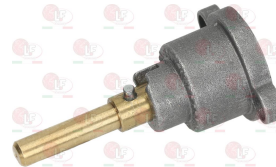

3348029 PIPE FITTING \varnothing 4 mm
thread M10x1 mm
for model PEL 21-22-24-25

3020078 PIPE FITTING \varnothing 6 mm
thread M10x1

5014757 PIPE FITTING \varnothing 6 mm
thread M10x1 mm

3348122 GAS TAP 21/S
 with connection and olive
 with pilot flame
 with swivel horizontal flange
 inlet connection M16x1.5 mm
 outlet fitting M10x1 mm
 thermocouple connection M9x1
 D-shaped long pin \varnothing 8x6.5 mm
 for RT28G

7102841 BODY FITTING TAP
 \varnothing pipe 10 mm
 thread \varnothing 3/8" F - M16x1 mm
 for taps PEL 20S-21S

GARLAND 2200199

3348219 CAP WITH PIN \varnothing 6x4.6 mm
 pin length 45/20 mm upper/lower
 for model PEL 21

3348220 CAP WITH PIN \varnothing 6x4.6 mm
 pin length 30/23 mm upper/lower
 for model PEL 21

3348221 CAP WITH PIN \varnothing 6x4.6 mm
 pin length 30/17,5 mm upper/lower
 for model PEL 21

3348021 CAP WITH PIN \varnothing 8x6.5 mm
 pin length 22 mm
 for model PEL 21S

3348238 CAP WITH PIN \varnothing 8x6.5 mm
 pin 35/15 mm upper/lower
 for model PEL 21S

3348243 CAP WITH PIN \varnothing 8x6.5 mm
 pin length 22/15 mm right/lef
 for model PEL 21S

3348236 FLANGIA WITH PRESSURE FITTING \varnothing 16/10 mm
 thread M16x1,5 mm - M10x1,25 mm
 for model PEL 21S