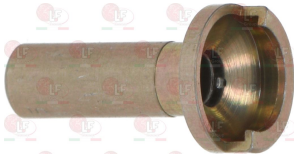

3020542 PILOT JET \varnothing 0.20 mm

3020202 PILOT JET \varnothing 0.27 mm

Suitable for:

2102405 PILOT JET \varnothing 0.35 mm

3020543 PILOT JET \varnothing 0.38 mm

3020077 PIPE FITTING \varnothing 4 mm
thread M10x1