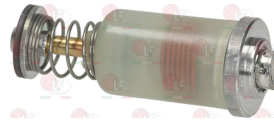

3348058 MAGNET PROTECTION NUT M8x1
 thread M18x1 mm
 for model PEL 20-21-22

Suitable for:

3348059 **MAGNET PROTECTION NUT M9x1**
thread M18x1mm
for model PEL 20-21-22

GARLAND

Suitable for:

3182022 **MAGNETIC GROUP PEL SMALL HEAD**
head \varnothing 15.5 mm - end piece \varnothing 11.5 mm - length 44mm