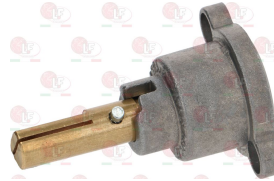

GARLAND 2200196

7102841 BODY FITTING TAP
 \varnothing pipe 10 mm
thread \varnothing 3/8"F - M16x1 mm
for taps PEL 20S-21S

Suitable for:

3348219 CAP WITH PIN \varnothing 6x4.6 mm
pin length 45/20 mm upper/lower
for model PEL 21

3348221 CAP WITH PIN \varnothing 6x4.6 mm
pin length 30/17,5 mm upper/lower
for model PEL 21

3348238 CAP WITH PIN \varnothing 8x6.5 mm
pin 35/15 mm upper/lower
for model PEL 21S

3348240 FLANGE 2 OUTLETS \varnothing 6 mm
for model PEL 21S

GARLAND

3348058 MAGNET PROTECTION NUT M8x1
thread M18x1 mm
for model PEL 20-21-22

GARLAND

Suitable for:

3348220 CAP WITH PIN \varnothing 6x4.6 mm
pin length 30/23 mm upper/lower
for model PEL 21

3348021 CAP WITH PIN \varnothing 8x6.5 mm
pin length 22 mm
for model PEL 21S

3348243 CAP WITH PIN \varnothing 8x6.5 mm
pin length 22/15 mm right/lef
for model PEL 21S

3348236 FLANGIA WITH PRESSURE FITTING \varnothing 16/10 mm
thread M16x1,5 mm - M10x1,25 mm
for model PEL 21S

3348059 MAGNET PROTECTION NUT M9x1
thread M18x1mm
for model PEL 20-21-22