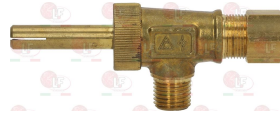

GARLAND G02646-2-9

Suitable for:

GARLAND

Suitable for:

Gas hoses

3020364 PILOT PIPE \varnothing 6 mm
complete with fittings and nuts

GARLAND 2502700

Gas taps and accessories

3348240 FLANGE 2 OUTLETS \varnothing 6 mm
for model PEL 21S

GARLAND

3348119 GAS TAP
without pilot flame
connections \varnothing 1/4"
D-shaped pin \varnothing 8x6 mm - long pin

GARLAND G01410-1

3348123 GAS TAP
without pilot flame
with nozzle \varnothing 0.47 mm
fittings \varnothing 1/8"
D-shaped pin \varnothing 8x6 mm - long pin