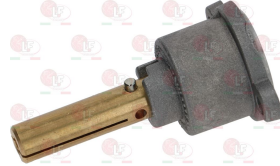

3348024 FLANGE VERTICAL \varnothing 12/10 mm
thread M20x1.5
for model PEL 22

GARLAND

Suitable for:

3348245 CAP WITH PIN \varnothing 10x8 mm
pin length 34/26 mm upper/lower
for model PEL 22S

3348231 CAP WITH PIN \varnothing 6x4.6 mm
pin length 35/21 mm upper/lower
for model PEL 22

3348213 FLANGE \varnothing 12/10 mm
without adjustment
thread M20x1.5 mm
for model PEL 22S

3348025 FLANGE HORIZONTAL CONICAL \varnothing 12/10 mm
thread M20x1.5
for model PEL 22

3348214 FLANGIA WITH PRESSURE FITTING \varnothing 12/10 mm
thread M20x1.5 mm
for model PEL 22S