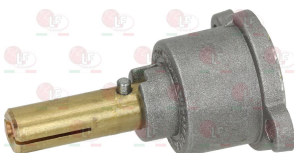

3020082 OLIVE FOR PIPE \varnothing 12 mm
for model PEL 22-24-25

3348037 OLIVE FOR PIPE \varnothing 6 mm
for model PEL 21-22-24-25

3348031 PIPE FITTING \varnothing 10 mm
thread M20x1.5 mm
for model PEL 22-24-25

Suitable for:

3348032 PIPE FITTING \varnothing 12 mm
thread M20x1.5 mm
for model PEL 22-24-25

3020078 PIPE FITTING \varnothing 6 mm
thread M10x1

3348126 GAS TAP 22S/O
with connections and olives
with pilot flame
with horizontal flange
fittings \varnothing M20x1.5mm
thermocouple connection M9x1
D-shaped pin \varnothing 10x8 mm

GARLAND 2187099

3348017 CAP WITH PIN \varnothing 10x8 mm
pin length 26 mm
for model PEL 22

3348019 CAP WITH PIN \varnothing 10x9 mm
pin length 26 mm
for model PEL 22

GARLAND

Suitable for:

3348029 PIPE FITTING \varnothing 4 mm
thread M10x1 mm
for model PEL 21-22-24-25