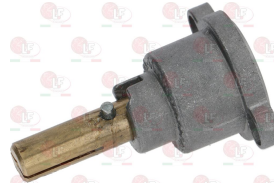

GARLAND 2200196

7102841 BODY FITTING TAP
 \varnothing pipe 10 mm
thread \varnothing 3/8"F - M16x1 mm
for taps PEL 20S-21S

Suitable for:

3348219 CAP WITH PIN \varnothing 6x4.6 mm
pin length 45/20 mm upper/lower
for model PEL 21

3348221 CAP WITH PIN \varnothing 6x4.6 mm
pin length 30/17,5 mm upper/lower
for model PEL 21

3348238 CAP WITH PIN \varnothing 8x6.5 mm
pin 35/15 mm upper/lower
for model PEL 21S

3348240 FLANGE 2 OUTLETS \varnothing 6 mm
for model PEL 21S

GARLAND

3348058 MAGNET PROTECTION NUT M8x1
thread M18x1 mm
for model PEL 20-21-22

GARLAND

Suitable for:

3348220 CAP WITH PIN \varnothing 6x4.6 mm
pin length 30/23 mm upper/lower
for model PEL 21

3348021 CAP WITH PIN \varnothing 8x6.5 mm
pin length 22 mm
for model PEL 21S

3348243 CAP WITH PIN \varnothing 8x6.5 mm
pin length 22/15 mm right/lef
for model PEL 21S

3348236 FLANGIA WITH PRESSURE FITTING \varnothing 16/10 mm
thread M16x1,5 mm - M10x1,25 mm
for model PEL 21S

3348059 MAGNET PROTECTION NUT M9x1
thread M18x1mm
for model PEL 20-21-22