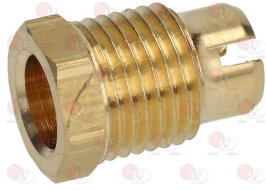

5014757 PIPE FITTING \varnothing 6 mm
thread M10x1 mm

3020083 FITTING AND OLIVE \varnothing 4 mm

3020085 FITTING FOR SPARKING PLUG FIXING M10x1 mm

Suitable for:

**3020200 FITTING FOR THERMOCOUPLE \varnothing 6.5 mm
thread M10x1**