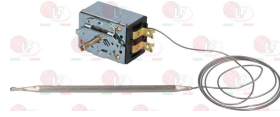

3444815 SINGLE-PHASE THERMOSTAT 240°C

D-shaped pin $\varnothing$ 6x4.6 mm
capillary length 1400 mm
bulb $\varnothing$ 6x160 mm

GARLAND 2300500

3444814 SINGLE-PHASE THERMOSTAT 280°C

D-shaped pin $\varnothing$ 6x4.6 mm
capillary length 1350 mm
bulb $\varnothing$ 6x300 mm
for Oven under cooktop (GARLAND)