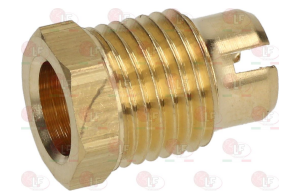

3020078 PIPE FITTING \varnothing 6 mm
thread M10x1

3020339 RH TARGET PILOT BURNER SIT 1 FLAME
supplied without sparking plug, nozzle and gasket
with thermocouple fitting

GARLAND 2200700

3020200 FITTING FOR THERMOCOUPLE \varnothing 6.5 mm
thread M10x1