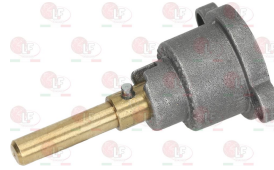

GARLAND 2200196

7102841 BODY FITTING TAP
 \varnothing pipe 10 mm
thread \varnothing 3/8"F - M16x1 mm
for taps PEL 20S-21S

Suitable for:

3348219 CAP WITH PIN \varnothing 6x4.6 mm
pin length 45/20 mm upper/lower
for model PEL 21

3348221 CAP WITH PIN \varnothing 6x4.6 mm
pin length 30/17,5 mm upper/lower
for model PEL 21

3348238 CAP WITH PIN \varnothing 8x6.5 mm
pin 35/15 mm upper/lower
for model PEL 21S

3348240 FLANGE 2 OUTLETS \varnothing 6 mm
for model PEL 21S

GARLAND

3348058 MAGNET PROTECTION NUT M8x1
thread M18x1 mm
for model PEL 20-21-22

GARLAND

Suitable for:

3348220 CAP WITH PIN \varnothing 6x4.6 mm
pin length 30/23 mm upper/lower
for model PEL 21

3348021 CAP WITH PIN \varnothing 8x6.5 mm
pin length 22 mm
for model PEL 21S

3348243 CAP WITH PIN \varnothing 8x6.5 mm
pin length 22/15 mm right/lef
for model PEL 21S

3348236 FLANGIA WITH PRESSURE FITTING \varnothing 16/10 mm
thread M16x1,5 mm - M10x1,25 mm
for model PEL 21S

3348059 MAGNET PROTECTION NUT M9x1
thread M18x1mm
for model PEL 20-21-22