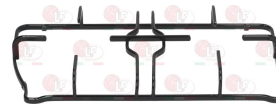

FRANKE P1559

D195060 GRID ENAMELLED 2 BURNERS FRANKE
422-390X212mm left