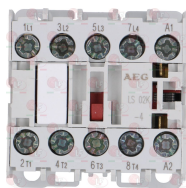

*Suitable **universal spare parts** may not be included*

Suitable for:

FORVED

Suitable for:

Contact thermostats

1443004 CONTACT THERMOSTAT 145°C M4

FORVED VETRTERMSICU

Contactors

3446223 CONTACTOR AEG LS02K400
6A 400V 2.2Kw - coil 230V 50/60Hz
4 normally open contacts

FORVED SALAMANDCONT

Drain hoses

3356049 OIL DRAIN PIPE WITH SAFETY DEVICE
ø 22 mm - length 210 mm - bayonet coupling
for TECNOINOX BAIN-MARIE-FRYER

FORVED 3962

Drain taps and accessories

3356107 DRAIN TAP ø 1/2" F
TECO BLOCK safety handle
brass tap body CW617N UNI 12165
polished chrome-plated surface finishing
Hostaform handle with metal core
operating temperature 120°C max
operating pressure 4 bar max

FORVED FRIGRUBINFR8

Heating elements

- 3455456 HEATING ELEMENT 3000W 230V**
length 360 mm - width 65 mm
height 240 mm - fittings \varnothing 1/4"

FORVED 3108

Indicator lights

- 3221101 INDICATOR LIGHT GREEN 230V**
head \varnothing 15 mm - \varnothing hole 13 mm - 120°C
M faston 6.3x0.8 mm
universal application