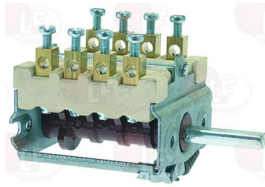

FORVED FRIGRUBINFR8

Heating elements

- 3455456 HEATING ELEMENT 3000W 230V**
length 360 mm - width 65 mm
height 240 mm - fittings \varnothing 1/4"

FORVED 3108

Indicator lights

- 3221101 INDICATOR LIGHT GREEN 230V**
head \varnothing 15 mm - \varnothing hole 13 mm - 120°C
M faston 6.3x0.8 mm
universal application

FORVED TOSTTIMERMAN

Microswitches, mechanical

- 3240144 MICROSWITCH BITRON TYPE S16**
16A 250V

FORVED 03041A

FORVED 346927

Suitable for:

FORVED

Suitable for:

Pliers for sandwiches and toasts

3317051 GRILL PLIER
length 100 mm
height 180 mm

FORVED TOSTPINZA

Selector switches

3057216 SELECTOR SWITCH 0-1 POSITIONS
contact capacity 16A 230V - max 150°C
D-shaped pin 6x4.6 mm

FORVED TOSTINTER

3319780 BLOCK CONNECTION WHITE 22x30 mm

3319779 BLOCK CONNECTIONS BLACK 22x30 mm

3319782 FRAME SAFETY 2 SIDES BLACK 22x30 mm

3319783 FRAME SAFETY 4 SIDES BLACK 22x30 mm

3319501 PUSH-BUTTON PROTECTION CAP
external dimensions 29x36 mm
for switches with mounting hole 22x30 mm