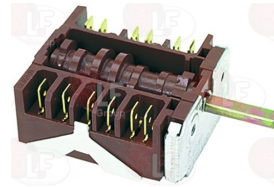

FORVED

3057076 SELECTOR SWITCH 0-6 POSITIONS
contact capacity 16A 250V - max 150°C
D shaft $\varnothing$ 6x4.6 mm

FORVED SNACKCOMMUT

Switches

3319944 BIPOLAR SWITCH GREEN 16A 250V
16(4)A 250V - max. temperature 120°C
with indicator light - silk screen printing 0 - I
mounting hole 22x30 mm