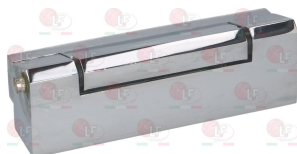

**3242922 STRIKE FOR DOOR CATCH**  
 fitting height 16.5 mm

FERMOD 60761

**3242042 STRIKE FOR DOOR HANDLE**  
 distance between holes 45 mm

FERMOD 6008708-14

FERMOD 6008723

FERMOD 6008723-13

FERMOD 6008723-14

## Hinges, catches and accessories

**3053391 CHROME-PLATED HINGE 361**  
 length 140 mm - mounting distance 30-35 mm  
 for door thickness from 37 mm, gasket included

FERMOD 0036101

FERMOD 361.01

**3053442 RIGHT-LEFTHAND DOOR HINGE FOR OVEN**  
 mounting distance mobile part 65 mm  
 mounting distance fix part 33 mm  
 length 97 mm - width 20 mm  
 height 46 mm