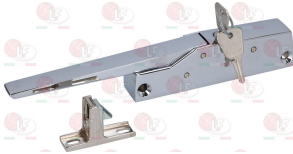

## Handles

**3242945 LH-RH CATCH WITH LOCK 571 CR**  
 straight handgrip  
 base length 150x23x30h mm  
 mounting distance 110 mm  
 catch height 16.5 mm

FERMOD 005712114

FERMOD 571.21

**3242922 STRIKE FOR DOOR CATCH**  
 fitting height 16.5 mm

FERMOD 60761

**3242948 LH-RH CATCH WITH LOCK 795 CR**  
 straight handgrip  
 base length 150x30x40.5h mm  
 mounting distance 133 mm  
 adjustable catch between 9 and 22 mm

FERMOD 0079501-14

FERMOD 79501

FERMOD 79501-14

**3242042 STRIKE FOR DOOR HANDLE**  
 distance between holes 45 mm

FERMOD 6008708-14

FERMOD 6008723

FERMOD 6008723-13

FERMOD 6008723-14

**3242949 LH-RH CATCH WITH LOCK 796 CR**  
 curved handgrip  
 base length 150x30x40.5h mm  
 mounting distance 133 mm  
 adjustable catch between 9 and 22 mm