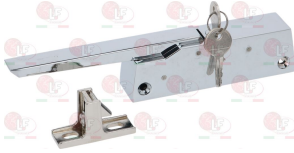

## Handles

**3242945 LH-RH CATCH WITH LOCK 571 CR**  
 straight handgrip  
 base length 150x23x30h mm  
 mounting distance 110 mm  
 catch height 16.5 mm

FERMOD 005712114

FERMOD 571.21

**3242922 STRIKE FOR DOOR CATCH**  
 fitting height 16.5 mm

**3242583 LH-RH CATCH WITH LOCK 885 CR**  
 straight handgrip  
 base length 122x28x35h mm  
 mounting distance 104 mm  
 adjustable catch mounting distance 31 mm

FERMOD 0088501

FERMOD 885.01

**3242042 STRIKE FOR DOOR HANDLE**  
 distance between holes 45 mm

FERMOD 6008708-14

FERMOD 6008723

FERMOD 6008723-13

FERMOD 6008723-14

Suitable for:

**3242584 LH-RH CATCH WITH LOCK 885 CR HP**  
 straight handgrip  
 base length 122x28x35h mm  
 mounting distance 104 mm  
 adjustable catch mounting distance 31 mm

FERMOD 00885HP

FERMOD 885.HP

Suitable for:

**3242042 STRIKE FOR DOOR HANDLE**  
 distance between holes 45 mm

FERMOD 6008708-14  
 FERMOD 6008723-14

FERMOD 6008723

FERMOD 6008723-13

**3242582 LH-RH CATCH WITH LOCK 885 PV**  
 black plastic straight handgrip  
 base length 122x28x35h mm  
 mounting distance 104 mm  
 adjustable catch mounting distance 31 mm