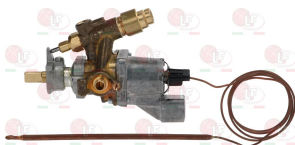

Thermocouples and accessories

3440079 THERMOCOUPLE M8x1 75 cm COUPLING M6x1

FB FABA PR3G034

Thermostatic gas valves

5030050 THERMOSTATIC TAP SABAF
setting temperature 300°C
connection to hose flange \varnothing 15 mm
outlet fitting M13x1 mm
thermocouple connection M8x1
bulb \varnothing 4x140 mm
capillary length 850 mm
D-shaped pin \varnothing 8x6.5 mm