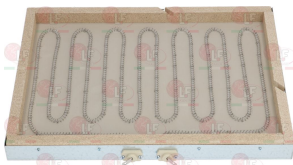

FB FAB A PR75505

Pliers for sandwiches and toasts

3317051 GRILL PLIER
length 100 mm
height 180 mm

FB FAB A PR40029

Radiant heating elements

5086268 RADIANT HEATING ELEMENT 1000W 230V
length 265 mm - width 365 mm
faston electric connections