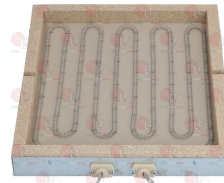

FB FAB A PR13095

3755480 RADIANT HEATING ELEMENT 850W 230V
length 265 mm - width 235 mm
faston electrical connections

FB FAB A PR13007

FB FAB A PR13009

Refractory tiles

5033156 GLASS-CERAMIC PLATE 545x302 mm