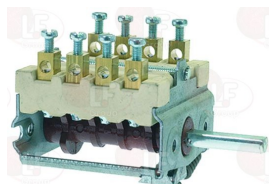

FB FABA PR13026

Selector switches

3057216 SELECTOR SWITCH 0-1 POSITIONS
contact capacity 16A 230V - max 150°C
D-shaped pin 6x4.6 mm
for Panini grill electric (FB FABA) - Series E
Series S

FB FABA PR10007