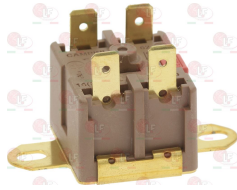

FB FAB A PR3G032

3025363 FLAME SPREADER ø 120 mm

FB FAB A PR3G029

3025406 BURNER ø 120 mm

FB FAB A PR3G031

3025364 BURNER BOWL ø 78 mm

FB FAB A PR3G032

3025575 FLAME SPREADER ø 120 mm

FB FAB A PR3G030

3025362 FLAME SPREADER ASSY. ø 120 mm

FB FAB A PR3G030+PR3G031

3025575 FLAME SPREADER ø 120 mm

FB FAB A PR3G030

3025362 FLAME SPREADER ASSY. ø 120 mm

FB FAB A PR3G030+PR3G031

Contact thermostats

3443045 CONTACT THERMOSTAT 180°C 16A 250V
with manual reset - 16A 250V

FB FAB A PR10015

3443046 CONTACT THERMOSTAT 200°C 16A 250V
with automatic reset
fixing pin M4

FB FAB A PR40026

Contactors

3446562 CONTACTOR LOVATO BF0901A
coil 9A 230V 50/60Hz 4.2Kw
3 normally open contacts
1 normally closed auxiliary contact

3755458 HEATING ELEMENT 1000W 230V
width 180 mm - length 180 mm

FB FABA PR1003

3355327 HEATING ELEMENT 1000W 230V BOTTOM
length 180 mm - width 180 mm

FB FABA

3755430 HEATING ELEMENT 1200W 230V
length 175 mm - width 225 mm