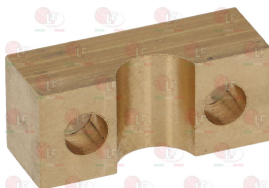

FB FAB A PR70015

3446227 AUXILIARY CONTACT LOVATO G218
10A
1 contact NO
1 contact NC

Drain taps and accessories

3356107 DRAIN TAP \varnothing 1/2" F
TECO BLOCK safety handle
brass tap body CW617N UNI 12165
polished chrome-plated surface finishing
Hostaform handle with metal core
operating temperature 120°C max
operating pressure 4 bar max

FB FAB A PR70014

Handles

5029706 BRASS CLUTCH FOR HANDLE
extern dimensions 35x15x13 mm
for Panini grill electric (FB FAB A) - Series E
Series S

FB FAB A PR10014

Suitable for:

FB FABA

Suitable for:

Heating elements