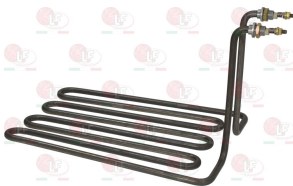

3755458 HEATING ELEMENT 1000W 230V
width 180 mm - length 180 mm

FB FABA PR1003

3355327 HEATING ELEMENT 1000W 230V BOTTOM
length 180 mm - width 180 mm

FB FABA

3755430 HEATING ELEMENT 1200W 230V
length 175 mm - width 225 mm

FB FABA PR103/1

3755478 HEATING ELEMENT 1500W 230V
length 180 mm - width 205 mm

FB FABA PR103/2

3755406 HEATING ELEMENT 2000W 230V
external ø 300 mm
for CRÊPE PAN 350 mm
for Crêpe pan electric (FB FABA)

FB FABA PR30001

3755407 HEATING ELEMENT 2750W 230V
external ø 360 mm
for CRÊPE PAN 400 mm
for Crêpe pan electric (FB FABA)

FB FABA PR30060

5052031 HEATING ELEMENT 3300W 230V
length 320 mm - width 200 mm
height 190 mm - fittings M12x1 mm

FB FABA PR70054

5071054 HEATING ELEMENT 3500W 230V
length 305 mm - width 175 mm
height 225 mm - fittings ø 1/4"
for Fryer electric (FB FABA) F5+5S - F5S - F6+6M
F6M

FB FABA PR70211

3755429 HEATING ELEMENT 600W 230V
width 175 mm - length 180 mm